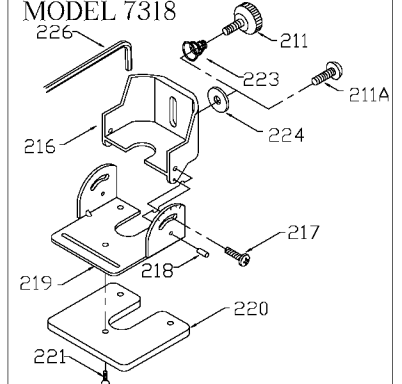

7301
7309
7311
7318
7320
73100

MODEL 7311

MODEL 7309

MODEL 7318

MODEL 73100

MODEL 7320

Parts List for 97310 Type 2

Item Number	Part Number	Description	Qty Required
1	879364SV	ARMATURE	1
1	882248	ARMATURE 220V	1
1	901706	FAN	1
1	000000-00	No Longer Available	1
2	891117	FIELD	1
2	000000-00	No Longer Available	1
3	N031636	BRUSH ASSEMBLY	2
3	N031636	BRUSH ASSEMBLY	2
3	N031636	BRUSH ASSEMBLY	2
4	911373	SWITCH ASSY	1
5	891461	CORD & PLUG	1
5	330072-97	CORD/10 FT/18-2	1
6	810716	RELIEVER	1
7	682063	CONNECTOR VS	1
11	330003-05	BEARING,BALL	3
11	874538SV	BALL BEARING	3
12	694432	BEARING MOUNT	3
52	000000-00	No Longer Available	1
52	887284	MOTOR HSG.	1
53	873678	FRONT HOUSING	1
53	874536	HELICOIL-1/4-20X3/8	1
107	861434	CORD CLAMP	1
108	882185	SCREW MACHINE STEEL	10
109	690740	BRUSH HOLDER BASE	2
110	868775	BRUSH SPRING	2
111	879298	SCREW	10
126	698394	INSULATING TUBE	1

Parts List for 97310 Type 2

Item Number	Part Number	Description	Qty Required
127	695893	WASHER	10
128	849328	SPACER	10
131	694015	SCREW	10
133	803157	SCREW	4
134	000000-00	No Longer Available	1
135	698709	SPRING	10
137	874537	GUIDE RETAINER	10
138	000000-00	No Longer Available	1
139	683875	WRENCH OPEN END	1
139	683875	WRENCH OPEN END	1
200	698928	CAP	1
201	698165	SNAP-RING	1
202	330003-17	BEARING,BALL	3
203	695185	FIELD SCREW	10
204	699952SV	DRIVE PULLEY	1
205	874731	BASE CASTING	1
206	330003-64	BALL BEARING	3
207	000000-00	No Longer Available	1
207	880822	SHAFT ASSY	1
208	698419	BELT	1
209	875051	SUB BASE	1
210	802289	SCREW	10
211	876641	KNOB KIT	1
211	884063	SCREW	10
212	000000-00	No Longer Available	1
213	000000-00	No Longer Available	10
214	000000-00	No Longer Available	10