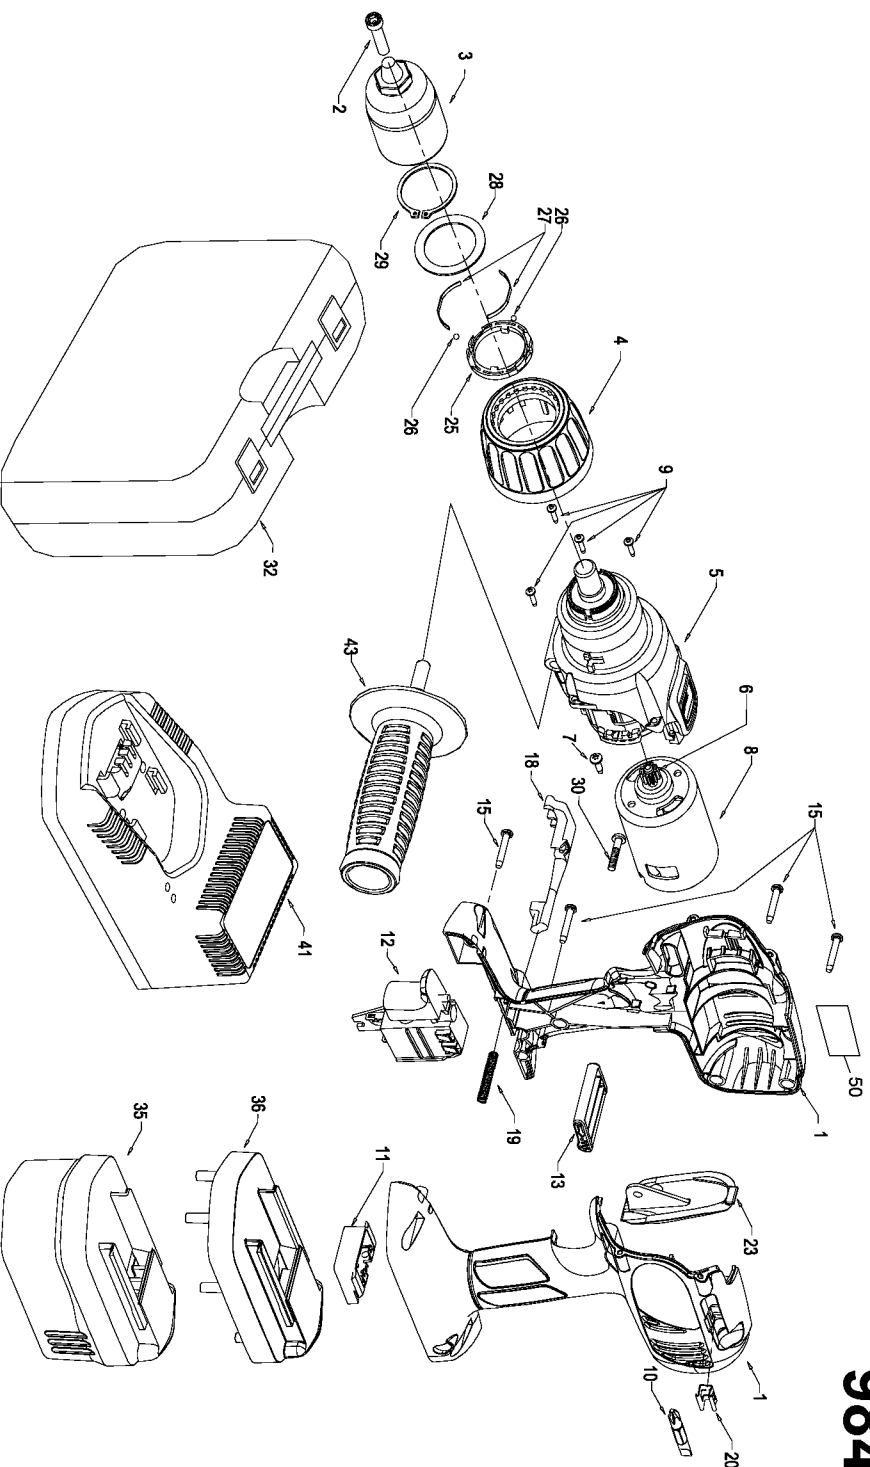

PORTER-CABLE BATTERY DRILLS

WARNING: Electrical repairs should only be attempted by trained repairmen. Contact the nearest Porter-Cable Service Center or other competent repair center.

966
978
984

Parts List for 966 Type 1

Item Number	Part Number	Description	Qty Required
1	905387	HANDLE SET	1
2	894098	SCREW	10
3	330075-91	KEYLESS CHUCK	1
4	000000-00	No Longer Available	1
5	000000-00	No Longer Available	1
6	891238	PINION	1
7	889199	SCREW-CHEESE HD	10
8	905391	MTR 12V/2AMP DCONLY	1
9	907365	SCREW	10
10	895517	DRIVER BIT	1
11	000000-00	No Longer Available	1
12	893101	SWITCH	1
13	000000-00	No Longer Available	1
15	888993	SCREW	10
18	891352	RELEASE BUTTON	1
19	891353	SPRING	10
20	892955	CLIP	1
23	000000-00	No Longer Available	1
23	000000-00	No Longer Available	1
23	907471	MEDIUM GRIP	1
25	907442	PLASTIC RING	1
26	907440	BALL	1
27	907441	SPRING	10
28	907443	WASHER	10
29	000000-00	No Longer Available	10
30	000000-00	No Longer Available	10
32	905272	CARRYING CASE 9966	1

Parts List for 966 Type 1

Item Number	Part Number	Description	Qty Required
32	906671	CARRYING CASE	1
35	000000-00	No Longer Available	1
36	000000-00	No Longer Available	1
41	8924	UNIVERSAL CHARGER	1
43	905271	SIDE HANDLE	1