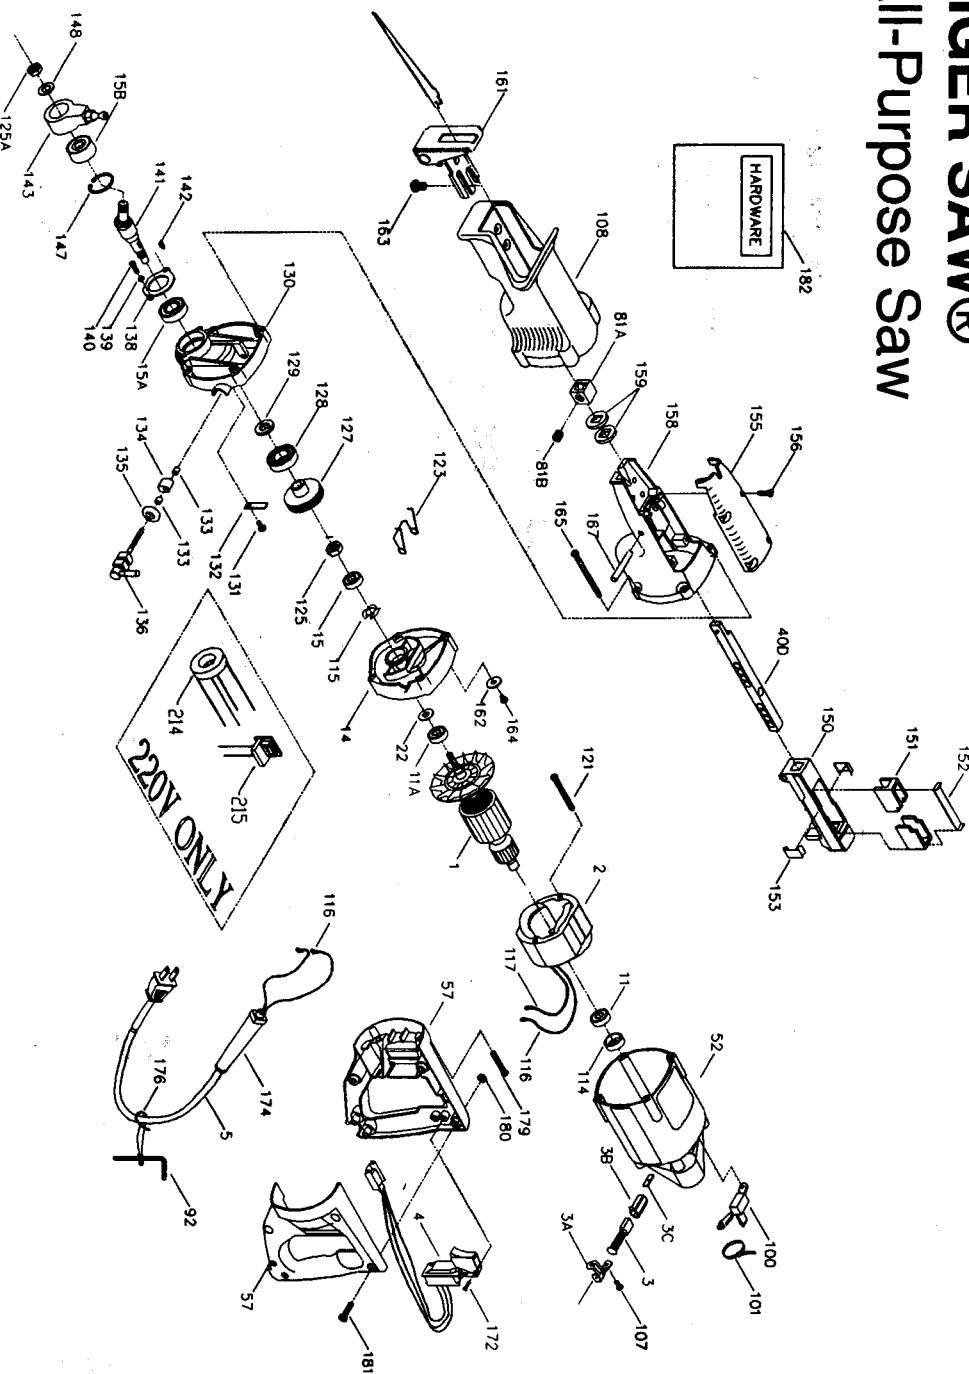

PORTER-CABLE TIGER SAW®

All-Purpose Saw

WARNING: Electrical repairs should only be attempted by trained repairmen. Contact the nearest Porter-Cable Service Center or other competent repair center.

WIRING DIAGRAM

Some early units were wired "double-pole" (used all four switch terminals). Current units are wired "single-pole". "Single-pole" wiring (as shown in diagram) is recommended for all repairs.

Parts List for 9637 Type 2

Item Number	Part Number	Description	Qty Required
1	000000-00	No Longer Available	1
1	699050	ARMATURE	1
1	878904SV	FAN	1
2	A05448	FIELD	1
2	898876	FIELD	1
3	874289	BRUSH & RETAINER ASY	2
3	865323	BRUSH HOLDER	2
3	865321	BRUSH INSULATOR	2
4	883498	SWITCH & TRIAC	1
4	A02928	SWITCH	1
5	891461	CORD & PLUG	1
5	A10193	CORDSET	1
11	855284	BEARING	3
11	330003-17	BEARING,BALL	3
14	699047	INTERN HSG	1
15	855284	BEARING	3
15	874538SV	BALL BEARING	3
15	699049	BEARING	3
22	801852	SEAL	1
40	000000-00	No Longer Available	1
40	861663	PIN	10
52	000000-00	No Longer Available	1
57	892791	HANDLE SET	1
81	847420	CLAMP	1
81	847423	SCREW	10
92	802905	ALLEN WRENCH	1
100	695077	MOUNTING BRKET TRIAC	1

Parts List for 9637 Type 2

Item Number	Part Number	Description	Qty Required
147	802942	RING	10
148	804454	WASHER	10
150	698352	SUPPORT PKG	1
151	847417	OILER	1
152	863237	PLATE LUBE	1
153	849165	PLATE	1
155	000000-00	No Longer Available	1
156	878262	SCREW	10
158	000000-00	No Longer Available	1
159	847395	SEAL	2
161	891672SV	SHOE & BRACKET ASSY.	1
162	800471	WASHER	10
163	849235	SCREW	10
164	882187	SCREW	10
165	879999	SCREW	10
167	847398	PIN	10
172	882185	SCREW MACHINE STEEL	10
174	901266	STRAIN RELIEVER	1
176	842323	WRENCH HOLDER	1
179	900826	SCREW	10
180	862641	NUT	10
181	900826	SCREW	10
182	867348	HARDWARE KIT	1
214	883502	COIL 220V	1
215	A02928	SWITCH	1
800	5140061-28	GREASE	1
800	5140061-28	GREASE	1