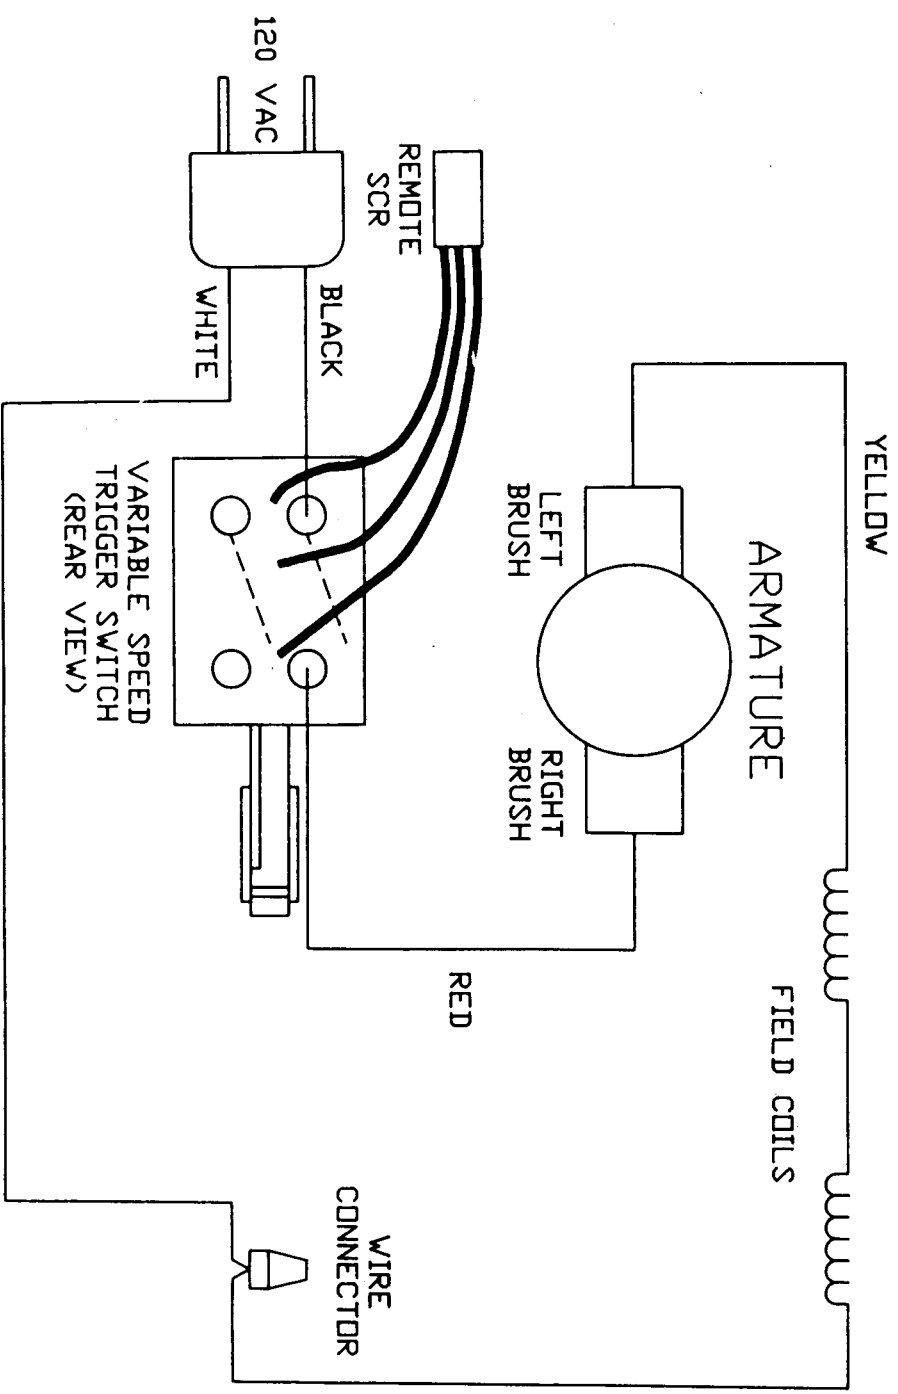

PORTER-CABLE TIGER SAW®

All-Purpose Saw

WARNING: Electrical repairs should only be attempted by trained repairmen. Contact the nearest Porter-Cable Service Center or other competent repair center.

WIRING DIAGRAM

Some early units were wired "double-pole" (used all four switch terminals). Current units are wired "single-pole". "Single-pole" wiring (as shown in diagram) is recommended for all repairs.

Parts List for 9637 Type 2

Item Number	Part Number	Description	Qty Required
1	000000-00	No Longer Available	1
1	699050	ARMATURE	1
1	878904SV	FAN	1
2	A05448	FIELD	1
2	898876	FIELD	1
3	874289	BRUSH & RETAINER ASY	2
3	865323	BRUSH HOLDER	2
3	865321	BRUSH INSULATOR	2
4	883498	SWITCH & TRIAC	1
4	A02928	SWITCH	1
5	891461	CORD & PLUG	1
5	A10193	CORDSET	1
11	855284	BEARING	3
11	330003-17	BEARING,BALL	3
14	699047	INTERN HSG	1
15	855284	BEARING	3
15	874538SV	BALL BEARING	3
15	699049	BEARING	3
22	801852	SEAL	1
40	000000-00	No Longer Available	1
40	861663	PIN	10
52	000000-00	No Longer Available	1
57	892791	HANDLE SET	1
81	847420	CLAMP	1
81	847423	SCREW	10
92	802905	ALLEN WRENCH	1
100	695077	MOUNTING BRKET TRIAC	1

Parts List for 9637 Type 2

Item Number	Part Number	Description	Qty Required
147	802942	RING	10
148	804454	WASHER	10
150	698352	SUPPORT PKG	1
151	847417	OILER	1
152	863237	PLATE LUBE	1
153	849165	PLATE	1
155	000000-00	No Longer Available	1
156	878262	SCREW	10
158	000000-00	No Longer Available	1
159	847395	SEAL	2
161	891672SV	SHOE & BRACKET ASSY.	1
162	800471	WASHER	10
163	849235	SCREW	10
164	882187	SCREW	10
165	879999	SCREW	10
167	847398	PIN	10
172	882185	SCREW MACHINE STEEL	10
174	901266	STRAIN RELIEVER	1
176	842323	WRENCH HOLDER	1
179	900826	SCREW	10
180	862641	NUT	10
181	900826	SCREW	10
182	867348	HARDWARE KIT	1
214	883502	COIL 220V	1
215	A02928	SWITCH	1
800	5140061-28	GREASE	1
800	5140061-28	GREASE	1