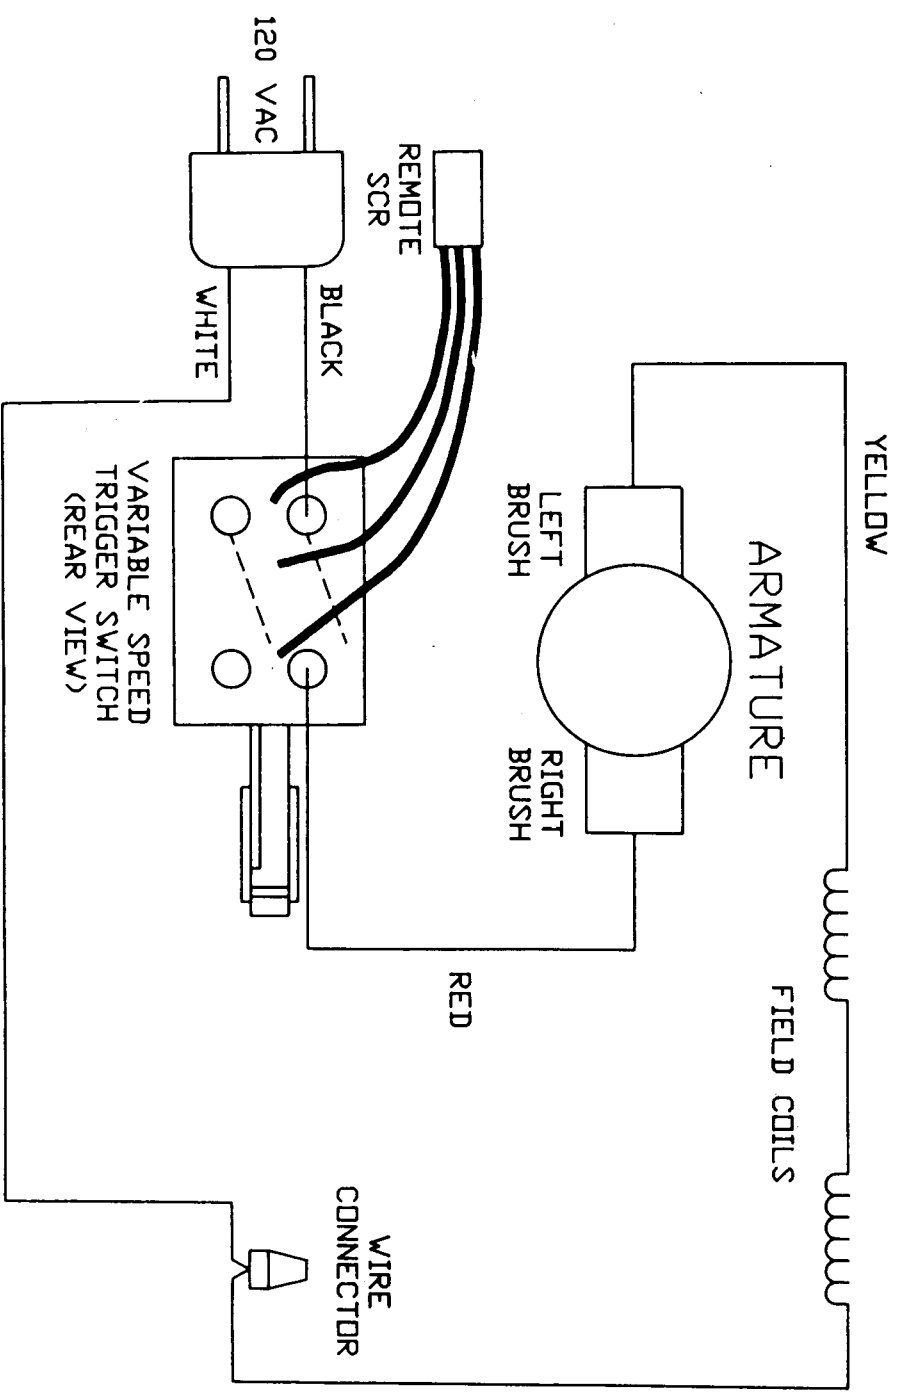

# PORTER-CABLE TIGER SAW®

## All-Purpose Saw

**WARNING:** Electrical repairs should only be attempted by trained repairmen. Contact the nearest Porter-Cable Service Center or other competent repair center.

WIRING DIAGRAM

Some early units were wired "double-pole" (used all four switch terminals). Current units are wired "single-pole". "Single-pole" wiring (as shown in diagram) is recommended for all repairs.

## Parts List for 9637 Type 1

Item Number	Part Number	Description	Qty Required
1	000000-00	No Longer Available	1
1	699050	ARMATURE	1
1	878904SV	FAN	1
2	A05448	FIELD	1
2	898876	FIELD	1
3	874289	BRUSH & RETAINER ASY	2
3	874289	BRUSH & RETAINER ASY	2
3	865323	BRUSH HOLDER	2
3	865321	BRUSH INSULATOR	2
4	883498	SWITCH & TRIAC	1
4	A02928	SWITCH	1
5	891461	CORD & PLUG	1
5	A10193	CORDSET	1
11	855284	BEARING	3
11	330003-17	BEARING,BALL	3
14	699047	INTERN HSG	1
15	855284	BEARING	3
15	874538SV	BALL BEARING	3
15	699049	BEARING	3
22	801852	SEAL	1
40	000000-00	No Longer Available	1
40	861663	PIN	10
52	000000-00	No Longer Available	1
57	892791	HANDLE SET	1
81	847420	CLAMP	1
81	847423	SCREW	10
92	802905	ALLEN WRENCH	1

## Parts List for 9637 Type 1

Item Number	Part Number	Description	Qty Required
143	698294	WOBBLE PLATE	1
147	802942	RING	10
148	804454	WASHER	10
150	698352	SUPPORT PKG	1
151	847417	OILER	1
152	863237	PLATE LUBE	1
153	849165	PLATE	1
155	000000-00	No Longer Available	1
156	878262	SCREW	10
158	000000-00	No Longer Available	1
159	847395	SEAL	2
161	891672SV	SHOE & BRACKET ASSY.	1
162	800471	WASHER	10
163	849235	SCREW	10
164	882187	SCREW	10
165	879999	SCREW	10
167	847398	PIN	10
172	859227	SCREW	10
174	901266	STRAIN RELIEVER	1
176	842323	WRENCH HOLDER	1
179	900826	SCREW	10
180	862641	NUT	10
181	802589	SCREW	10
182	867348	HARDWARE KIT	1
214	883502	COIL 220V	1
215	A02928	SWITCH	1
800	5140061-28	GREASE	1