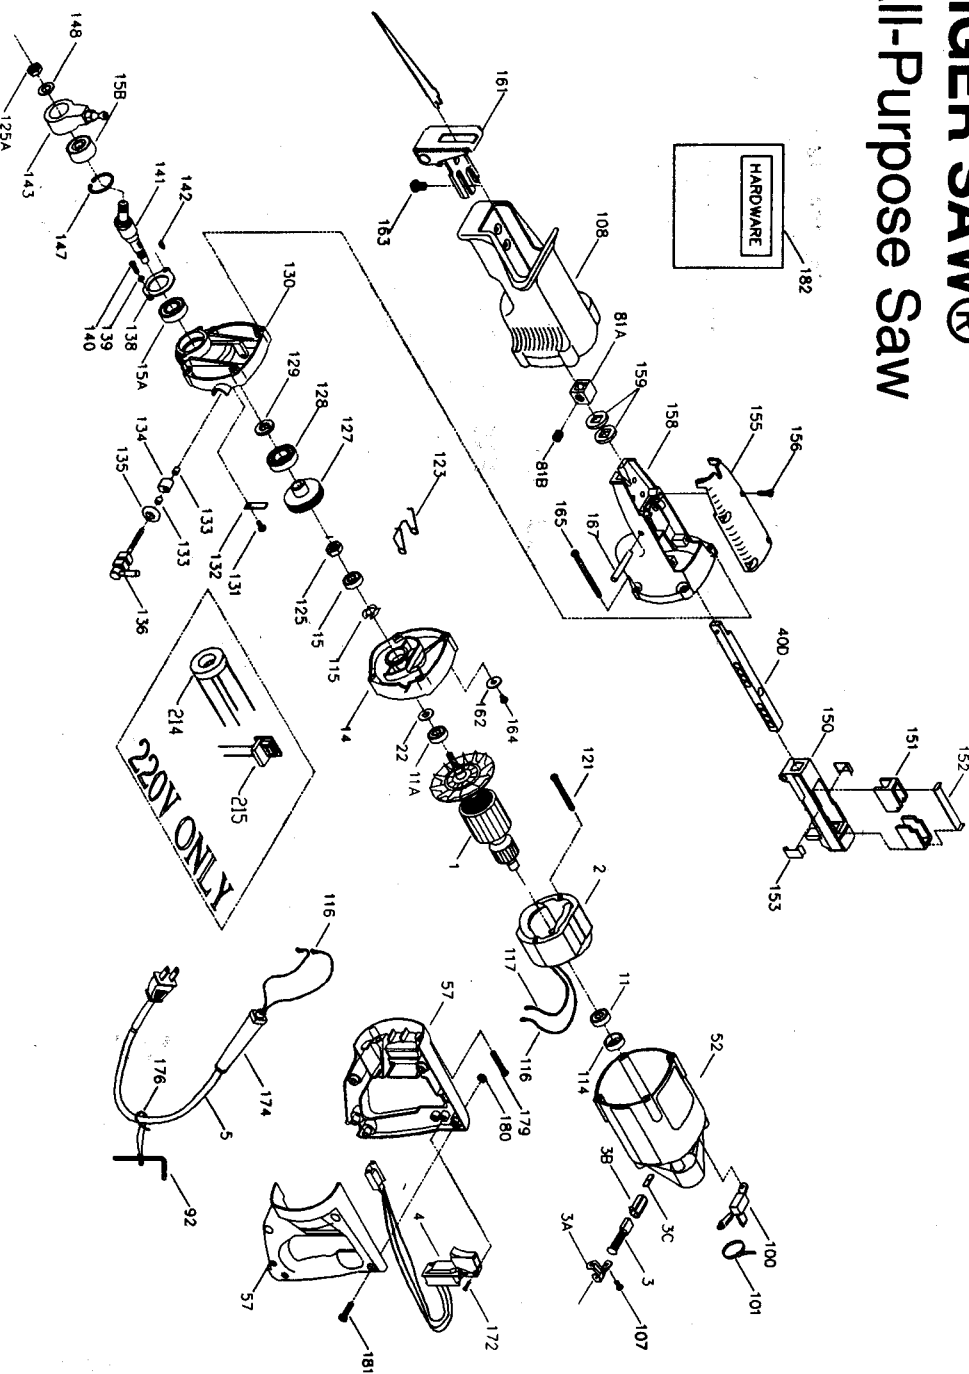

# PORTER-CABLE TIGER SAW®

## All-Purpose Saw

**WARNING:** Electrical repairs should only be attempted by trained repairmen. Contact the nearest Porter-Cable Service Center or other competent repair center.

WIRING DIAGRAM

Some early units were wired "double-pole" (used all four switch terminals). Current units are wired "single-pole". "Single-pole" wiring (as shown in diagram) is recommended for all repairs.

## Parts List for 9637 Type 1

Item Number	Part Number	Description	Qty Required
143	698294	WOBBLE PLATE	1
147	802942	RING	10
148	804454	WASHER	10
150	698352	SUPPORT PKG	1
151	847417	OILER	1
152	863237	PLATE LUBE	1
153	849165	PLATE	1
155	000000-00	No Longer Available	1
156	878262	SCREW	10
158	000000-00	No Longer Available	1
159	847395	SEAL	2
161	891672SV	SHOE & BRACKET ASSY.	1
162	800471	WASHER	10
163	849235	SCREW	10
164	882187	SCREW	10
165	879999	SCREW	10
167	847398	PIN	10
172	859227	SCREW	10
174	901266	STRAIN RELIEVER	1
176	842323	WRENCH HOLDER	1
179	900826	SCREW	10
180	862641	NUT	10
181	802589	SCREW	10
182	867348	HARDWARE KIT	1
214	883502	COIL 220V	1
215	A02928	SWITCH	1
800	5140061-28	GREASE	1

## Parts List for 9637 Type 1

Item Number	Part Number	Description	Qty Required
800	5140061-28	GREASE	1