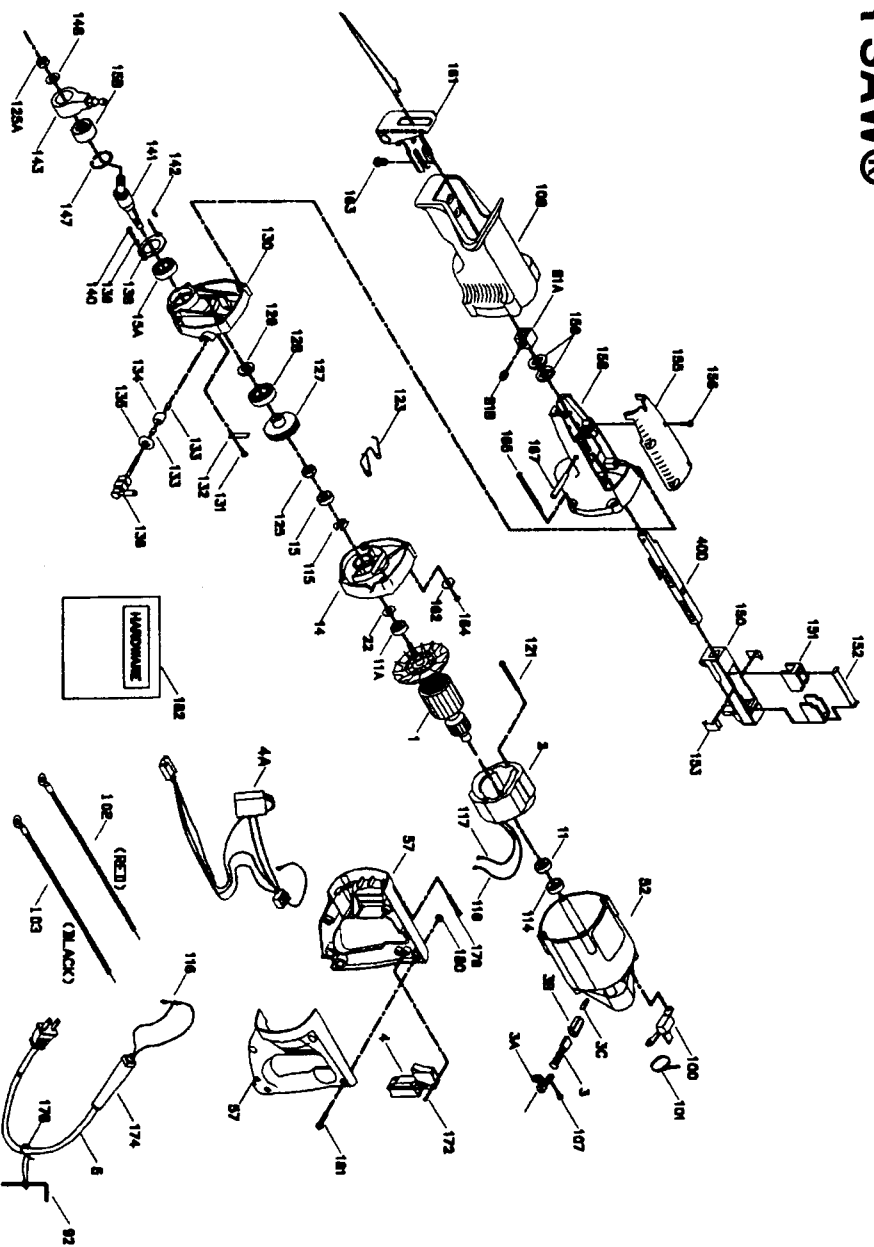

PORTER-CABLE TIGER SAW®

WARNING: Electrical repairs should only be attempted by trained repairmen. Contact the nearest Porter-Cable Service Center or other competent repair center.

629

Parts List for 9629 Type 1

Item Number	Part Number	Description	Qty Required
1	697438	CONVERSION KIT 115V	1
2	898876	FIELD	1
3	874289	BRUSH & RETAINER ASY	2
3	874289	BRUSH & RETAINER ASY	1
3	865323	BRUSH HOLDER	2
3	865321	BRUSH INSULATOR	2
4	864459	SWITCH	1
4	893735	SWITCH	1
5	A10193	CORDSET	1
11	855284	BEARING	3
11	330003-17	BEARING,BALL	3
14	699047	INTERN HSG	1
15	855284	BEARING	3
15	874538SV	BALL BEARING	3
15	694820	BEARING	3
22	801852	SEAL	1
40	000000-00	No Longer Available	1
40	861663	PIN	10
52	000000-00	No Longer Available	1
57	892791	HANDLE SET	1
81	847420	CLAMP	1
81	847423	SCREW	10
92	802905	ALLEN WRENCH	1
100	695077	MOUNTING BRKET TRIAC	1
101	690673	WIRE TIE	1
102	000000-00	No Longer Available	1
103	000000-00	No Longer Available	1

Parts List for 9629 Type 1

Item Number	Part Number	Description	Qty Required
107	802848	SCREW	10
108	000000-00	No Longer Available	1
114	842610	SPRING-PRELOAD	10
115	842610	SPRING-PRELOAD	10
116	862450	TERMINAL	1
121	882704	SCREW	10
123	000000-00	No Longer Available	1
125	823254	NUT	10
125	823254	NUT	10
127	000000-00	No Longer Available	1
128	855178	BEARING	3
129	847406	SPACER	10
130	695508	REAR BRNG HOUSING	1
130	000000-00	No Longer Available	1
131	844107	SCREW	10
132	847418	SPRING	10
133	851572	SPACER	10
134	000000-00	No Longer Available	1
135	849322	SEAL	1
136	000000-00	No Longer Available	1
138	847404	SPACER	10
139	802648	WASHER	10
140	848148	SCREW	10
141	695249	DRIVE SHAFT	1
142	841002	KEY	1
143	695250	WOBBLE PLATE	1
147	802302	RING	10