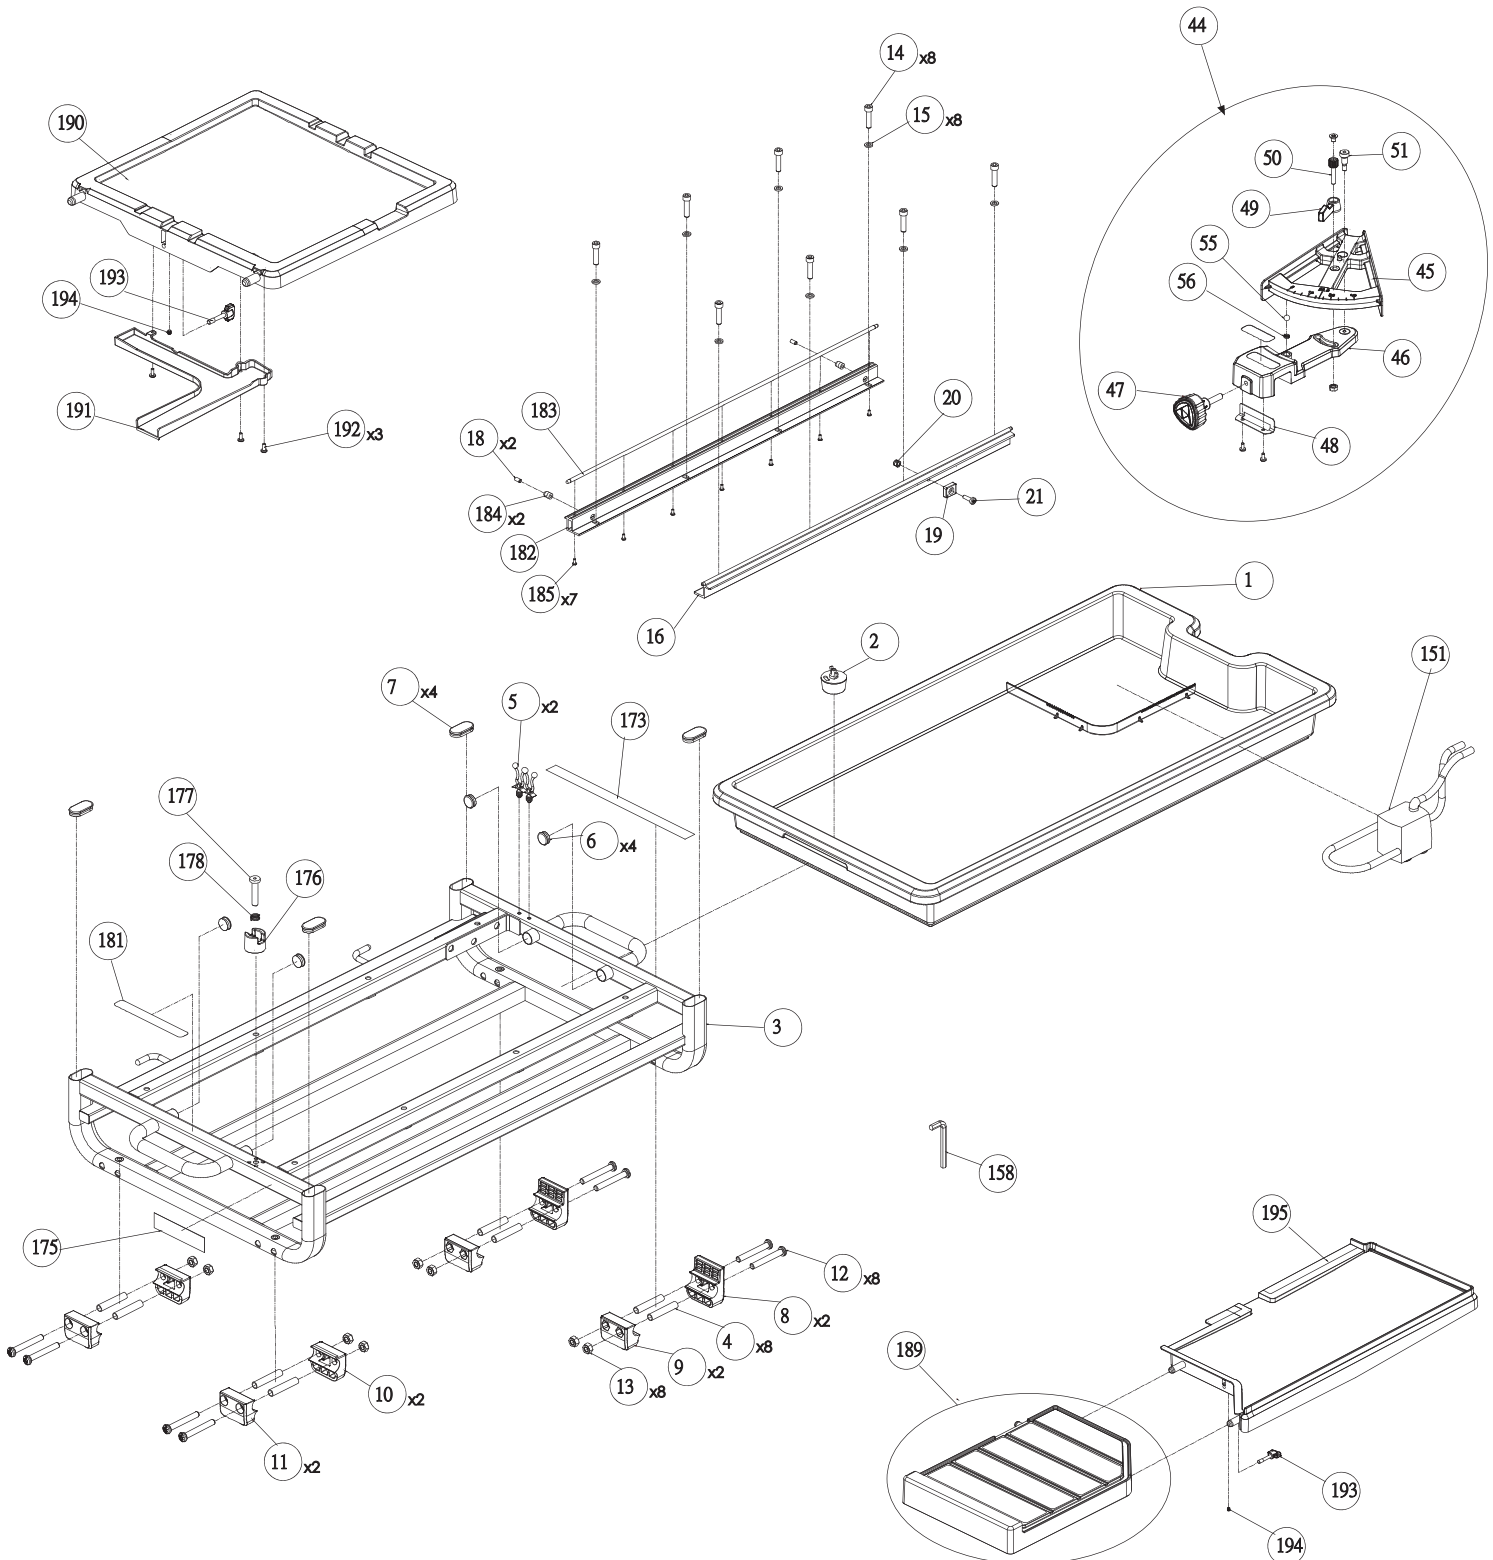

**WTS-8**  
PART #:DPEC005594  
DATE: 08-30-2019  
REVISED: 10-23-2019

# 7 IN TILE SAW

**WTS-8**  
PART #:DPEC005594  
DATE: 08-30-2019  
REVISED: 10-23-2019

# 7 IN TILE SAW

MODEL 96-107

WTS-8

PART #: DPEC005594

DATE: 08-30-2019

REVISED: 10-23-2019

7 IN TILE SAW

Additional Service Parts Assemblies

## REPLACEMENT PARTS

ITEM #	DELTA PART #	DESCRIPTION	QTY	ITEM #	DELTA PART #	DESCRIPTION	QTY
160	DPEC005401	DepthStop Adjust Label	1				
161	DPEC005402	PUMP Label	1				
162	DPEC004071	Short Fixed Wheel	1				
163	DPEC004114	Splash Guard Assembly	1				
164	DPEC003950	Adjustable hose Assembly	1				
165	DPEC004115	Driving Shaft Assembly	1				
166	DPEC004116	Roller Wheel Assembly	2				
167	DPEC004117	Fixed Wheel Assembly	3				
168	DPEC004118	Short Fixed Wheel Assembly	1				
169	DPEC004119	Guiding Wheel Assembly	3				
170	DPEC004120	Worktable Assembly	1				
171	DPEC005399	Bevel Label	1				
172	DPEC005400	Plunge Label	1				
173	DPEC005405	Lift Warning Label	1				
175	DPEC003751	Table Lock Label	1				
176	DPEC004335	Front Table Stop Bracket	1				
177	DPEC004336	Front Table Stop Screw	1				
179	DPEC004338	Nozzle	2				
180	DPEC004339	Y Adapter	1				
181	DPEC003752	Table Stop - Label	1				
182	DPEC004751	Left Rail Bracket	1				
183	DPEC004752	Rod Rail	1				
184	DPEC003897	Left Rail Insert	2				
185	DPEC004754	Trox screw	7				
189	DPEC005580	Extension Wing Assembly	1				
190	DPEC004759	Rear water tray	1				
191	DPEC005581	Rear water tray guided tube	1				
192	DPEC004761	Self-tap Screw	3				
193	DPEC004762	Rear water tray knob	2				
194	DPEC004763	Fixed Screw	2				
195	DPEC004764	Side water tray	1				
197	DPEC005583	Motor Arm Assembly	1				
198	DPEC005584	Motor Assembly with Rotator	1				
199	DPEC005585	Blade	1				
202	DPEC005587	Tie Mount	3				
203	DPEC005592	SUS 304	1				
204	DPEC005593	Torx Triangle Self Tapping M4x8L	2				
205	DPEC005983	Middle Roller Wheel Assembly	1				