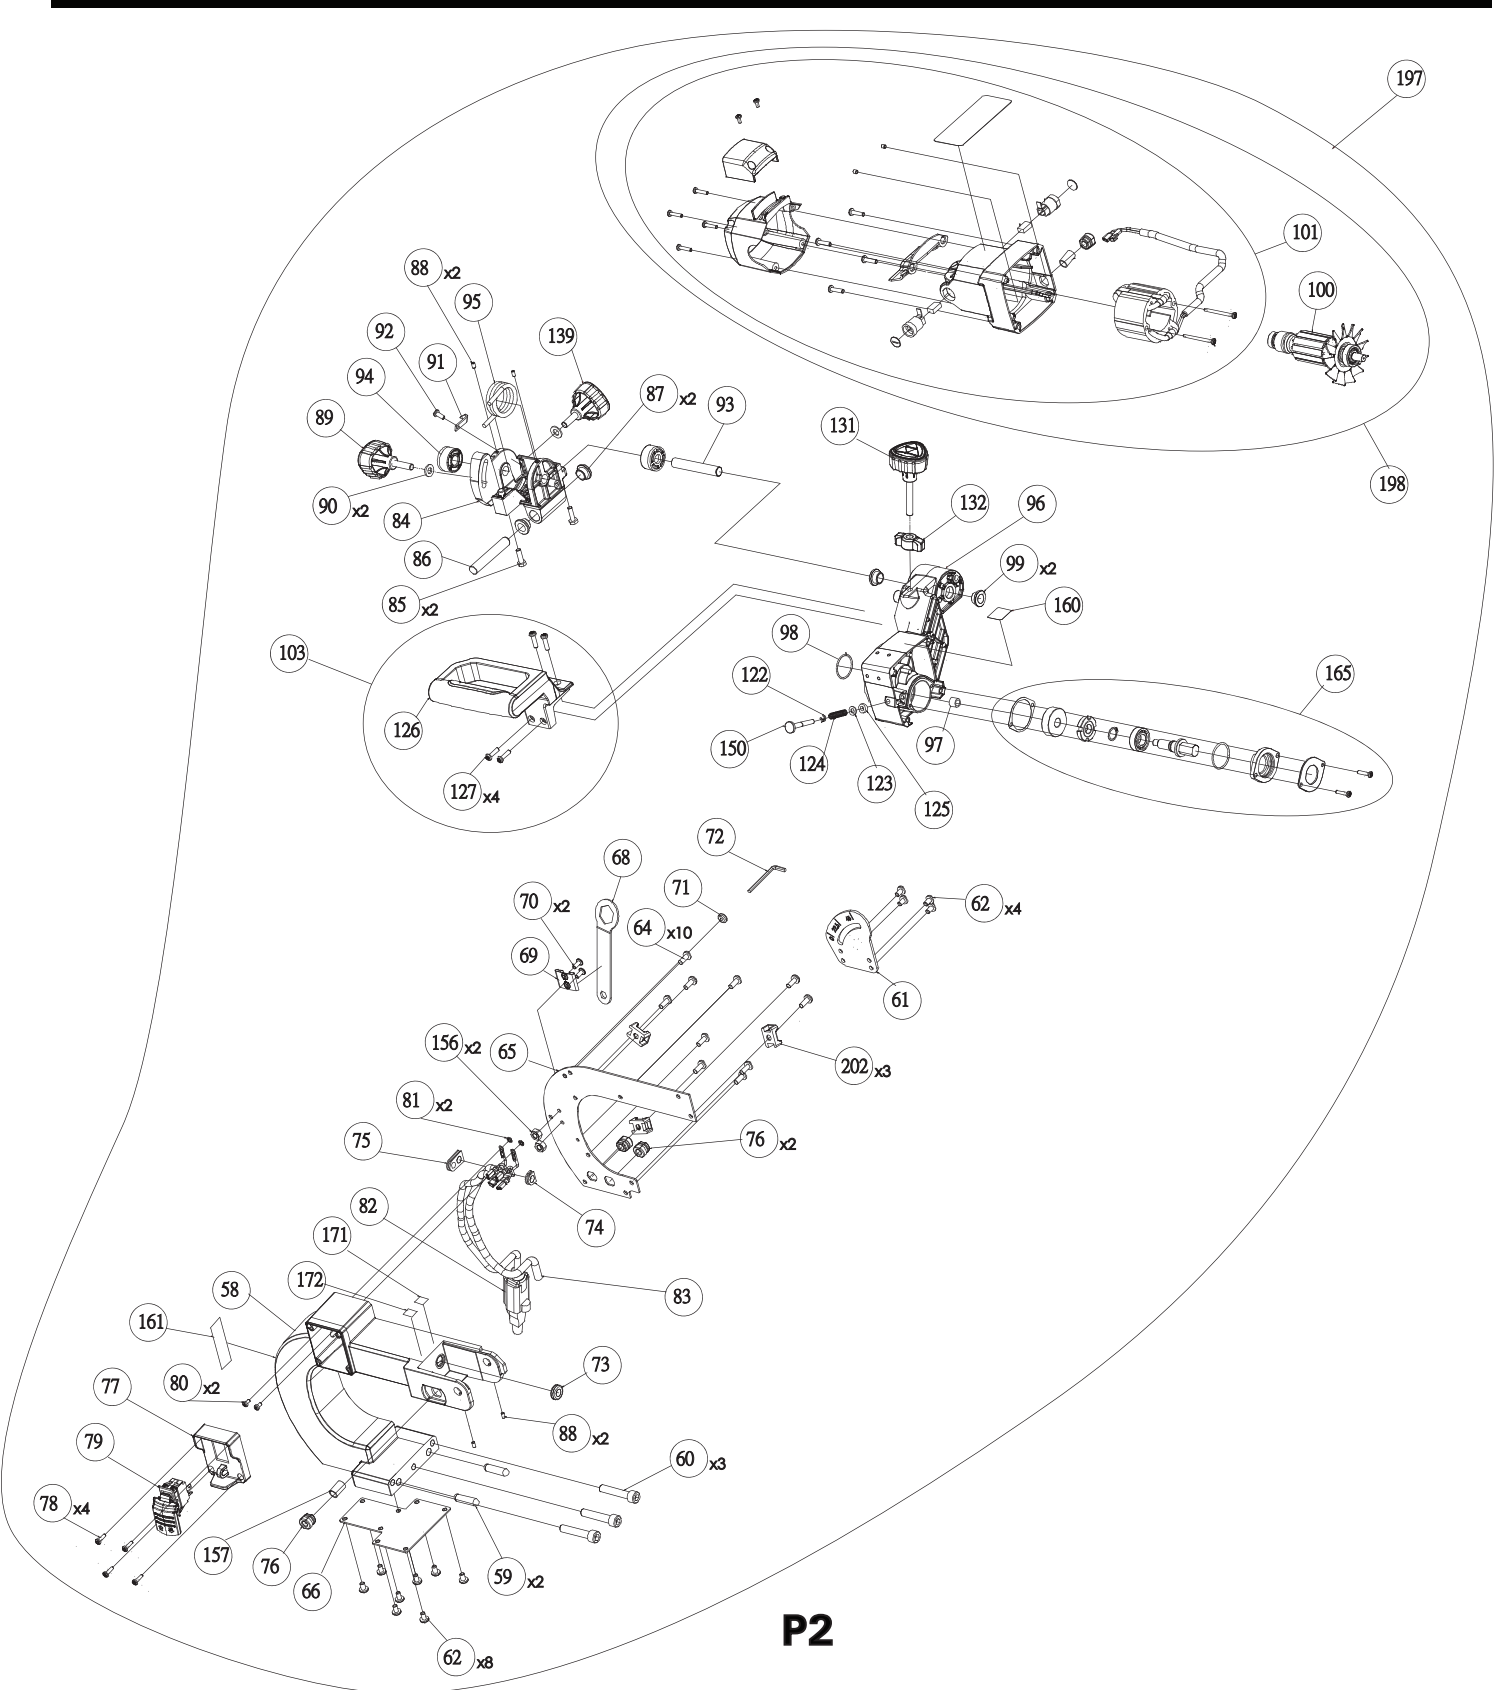

# 7 IN TILE SAW

**WTS-8**  
PART #:DPEC005594  
DATE: 08-30-2019  
REVISED: 10-23-2019

# 7 IN TILE SAW

MODEL 96-107

WTS-8

PART #: DPEC005594

DATE: 08-30-2019

REVISED: 10-23-2019

7 IN TILE SAW

Additional Service Parts Assemblies

## REPLACEMENT PARTS

ITEM #	DELTA PART #	DESCRIPTION	QTY	ITEM #	DELTA PART #	DESCRIPTION	QTY
160	DPEC005401	DepthStop Adjust Label	1				
161	DPEC005402	PUMP Label	1				
162	DPEC004071	Short Fixed Wheel	1				
163	DPEC004114	Splash Guard Assembly	1				
164	DPEC003950	Adjustable hose Assembly	1				
165	DPEC004115	Driving Shaft Assembly	1				
166	DPEC004116	Roller Wheel Assembly	2				
167	DPEC004117	Fixed Wheel Assembly	3				
168	DPEC004118	Short Fixed Wheel Assembly	1				
169	DPEC004119	Guiding Wheel Assembly	3				
170	DPEC004120	Worktable Assembly	1				
171	DPEC005399	Bevel Label	1				
172	DPEC005400	Plunge Label	1				
173	DPEC005405	Lift Warning Label	1				
175	DPEC003751	Table Lock Label	1				
176	DPEC004335	Front Table Stop Bracket	1				
177	DPEC004336	Front Table Stop Screw	1				
179	DPEC004338	Nozzle	2				
180	DPEC004339	Y Adapter	1				
181	DPEC003752	Table Stop - Label	1				
182	DPEC004751	Left Rail Bracket	1				
183	DPEC004752	Rod Rail	1				
184	DPEC003897	Left Rail Insert	2				
185	DPEC004754	Trox screw	7				
189	DPEC005580	Extension Wing Assembly	1				
190	DPEC004759	Rear water tray	1				
191	DPEC005581	Rear water tray guided tube	1				
192	DPEC004761	Self-tap Screw	3				
193	DPEC004762	Rear water tray knob	2				
194	DPEC004763	Fixed Screw	2				
195	DPEC004764	Side water tray	1				
197	DPEC005583	Motor Arm Assembly	1				
198	DPEC005584	Motor Assembly with Rotator	1				
199	DPEC005585	Blade	1				
202	DPEC005587	Tie Mount	3				
203	DPEC005592	SUS 304	1				
204	DPEC005593	Torx Triangle Self Tapping M4x8L	2				
205	DPEC005983	Middle Roller Wheel Assembly	1				