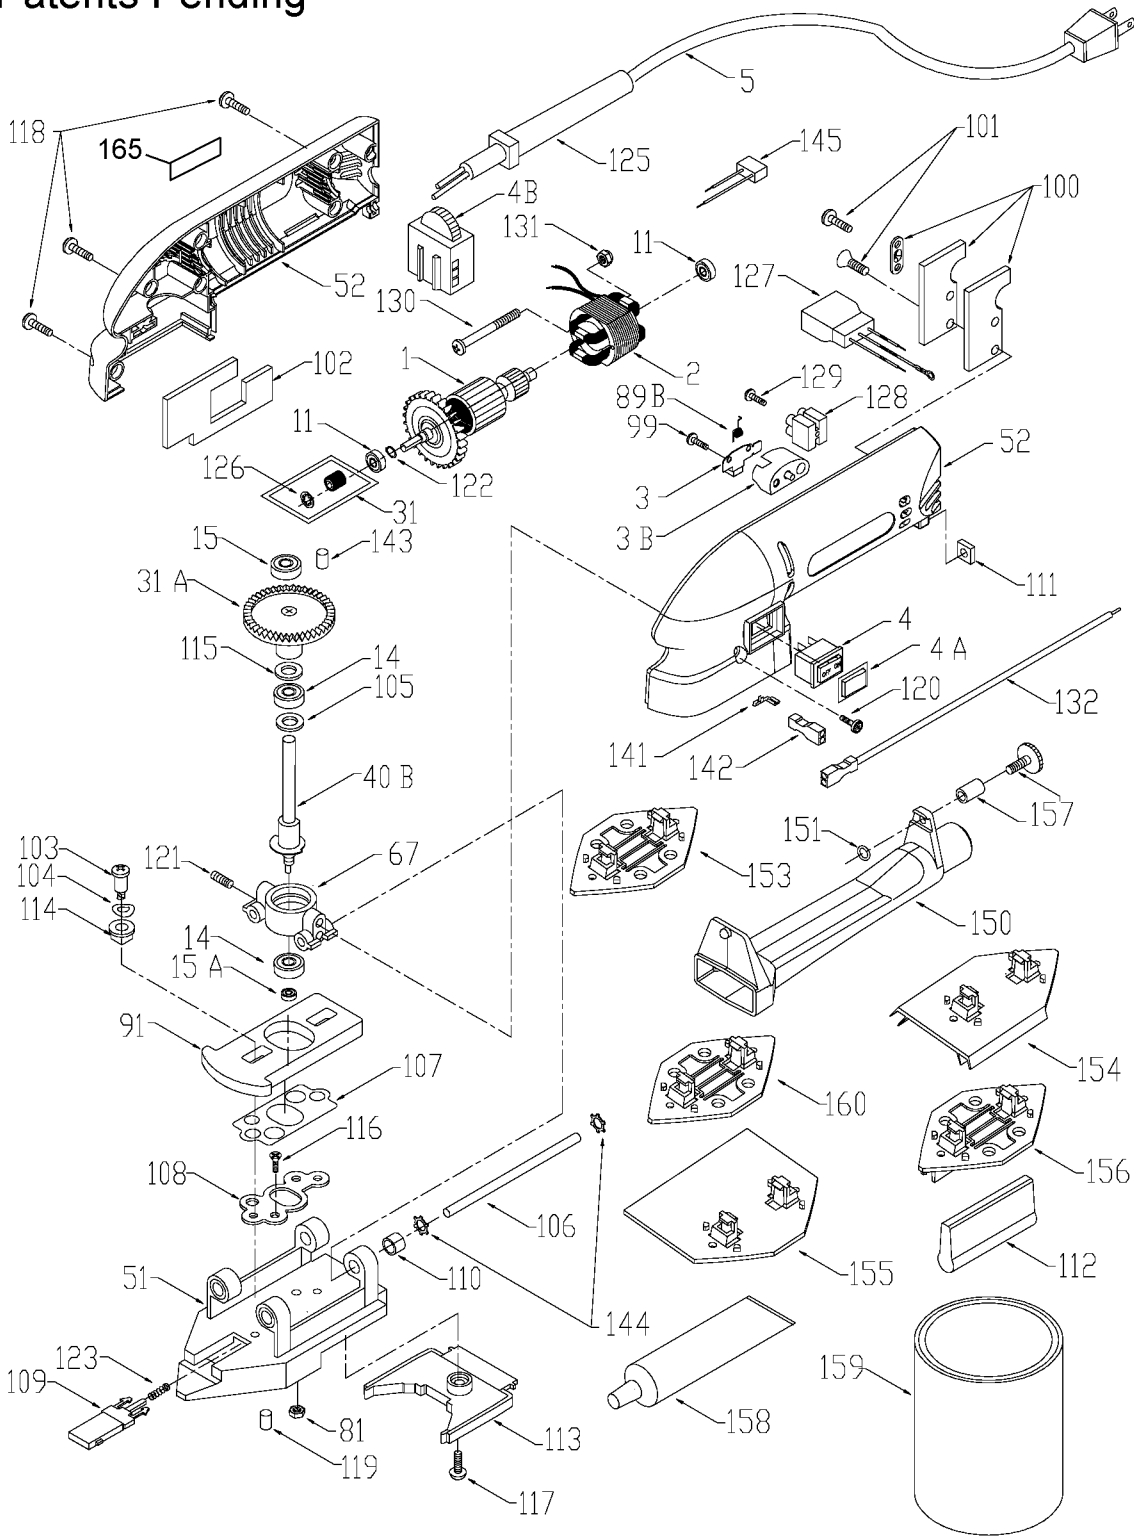

PORTER-CABLE

PROFILE SANDER

U.S. Patents Pending

WARNING: Electrical repairs should only be attempted by trained repairmen. Contact the nearest Porter-Cable Service Center or other competent repair center

444
444VS

NOTE: Do not use unapproved lubricants or LOCTITE® products on this Sander. LOCTITE® is a registered trademark of the LOCTITE CORP., Newington, CT