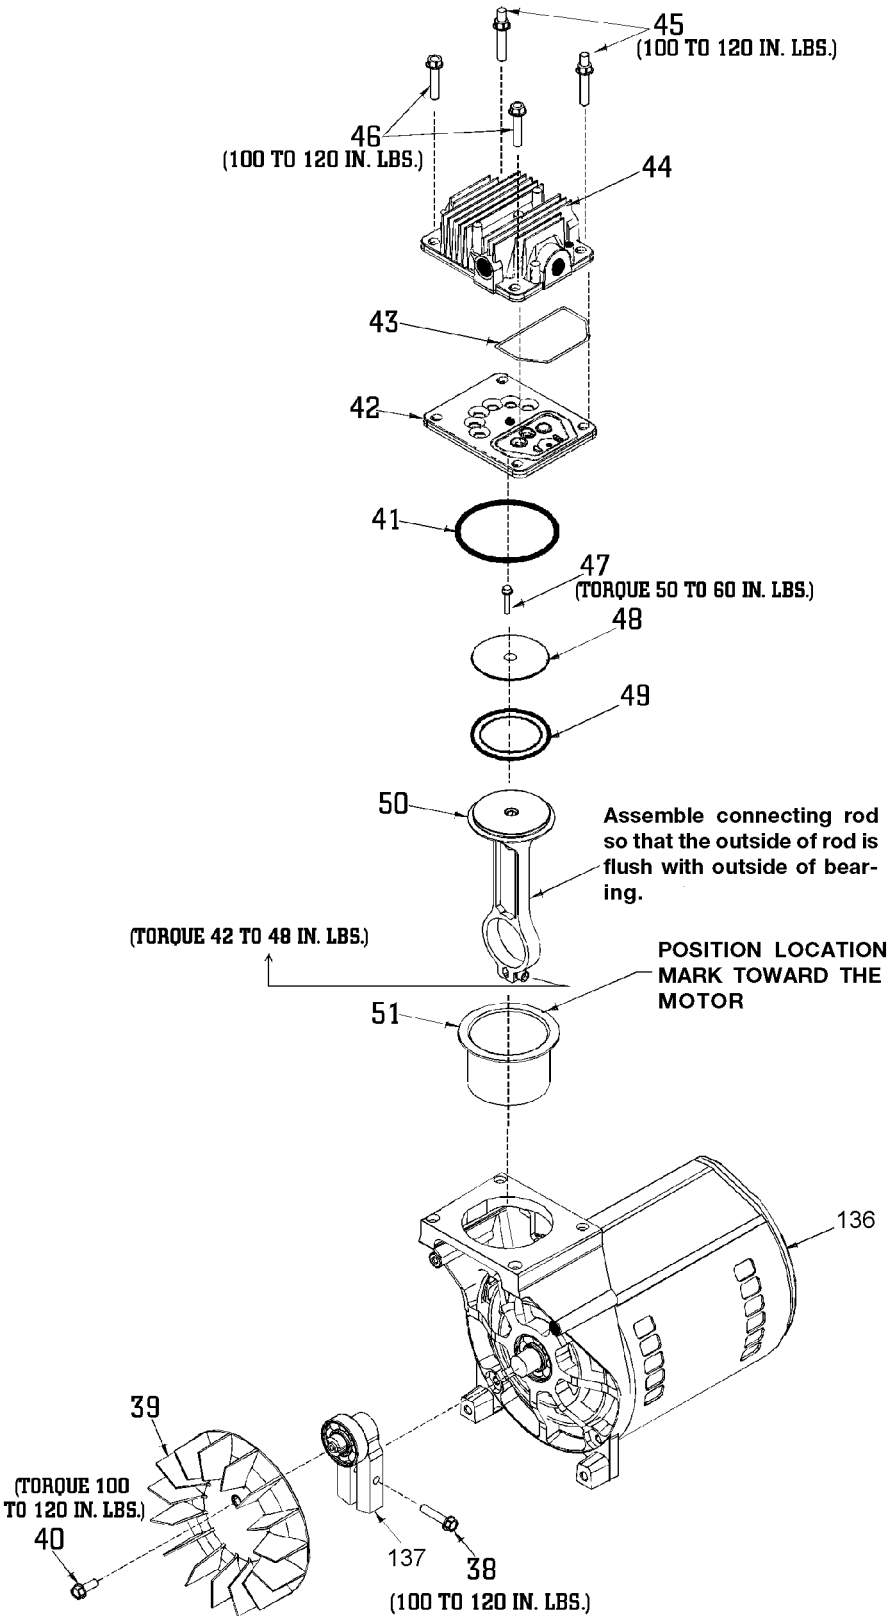

49

50

Assemble connecting rod  
so that the outside of rod is  
flush with outside of bearing.

(TORQUE 42 TO 48 IN. LBS.)

POSITION LOCATION  
MARK TOWARD THE  
MOTOR

51

136

39

(TORQUE 100  
TO 120 IN. LBS.)

40

137

38

(100 TO 120 IN. LBS.)

## Parts List for 93-116-SW Type 0

Item Number	Part Number	Description	Qty Required
2	CAC-1080	TRAY TOOL	1
3	SS-655-ZN	NUT .250-20 UNC HEX	2
4	CAC-1121	BRACKET SHROUD	2
6	SSP-6050	CONNECTOR MALE 1/4NP	1
7	SSP-7813	ASSY NUT SLEEVE 3/8	2
8	AC-0241-1	TUBE OUTLET .375OD C	1
10	AC-0078	SHROUD FRONT BLK	1
11	A17038	DRAIN VALVE	1
12	AC-0261	GRIP HANDLE 1.00 TUB	1
13	SSP-7811	ASSY NUT SLEEVE 1/4	2
14	SS-8553	CONNECTOR BODY	1
16	AC-0201-1	TUBE PRES REL .250OD	1
17	ACG-19	ISOLATOR 3 POINT MOU	1
18	ACG-18	CUP SADDLE MOUNT	2
19	91895680	SCREW .250-20X.750 H	6
20	SST-5314-1	BUMPER RECESS RUBBER	4
21	000000-00	No Longer Available	1
22	TIA-4150	VALVE SAFETY 150 .25	1
23	438010040063	HEYCO BUSHINGS	1
23	SSW-7367	BUSHING STRAIN RELIE	2
25	SSF-1001-1	SCREW #10-32X.375 HH	1
26	N053094	NIPPLE	1
27	DAC-180	REGULATOR 3PORT P2 H	1
29	D23699	NIPPLE .25NPT X 2.0	1
30	000000-00	No Longer Available	1
31	SUDL-403-1	ASSY CORD POWER SJT	1
32	AC-0155	PLATE	1