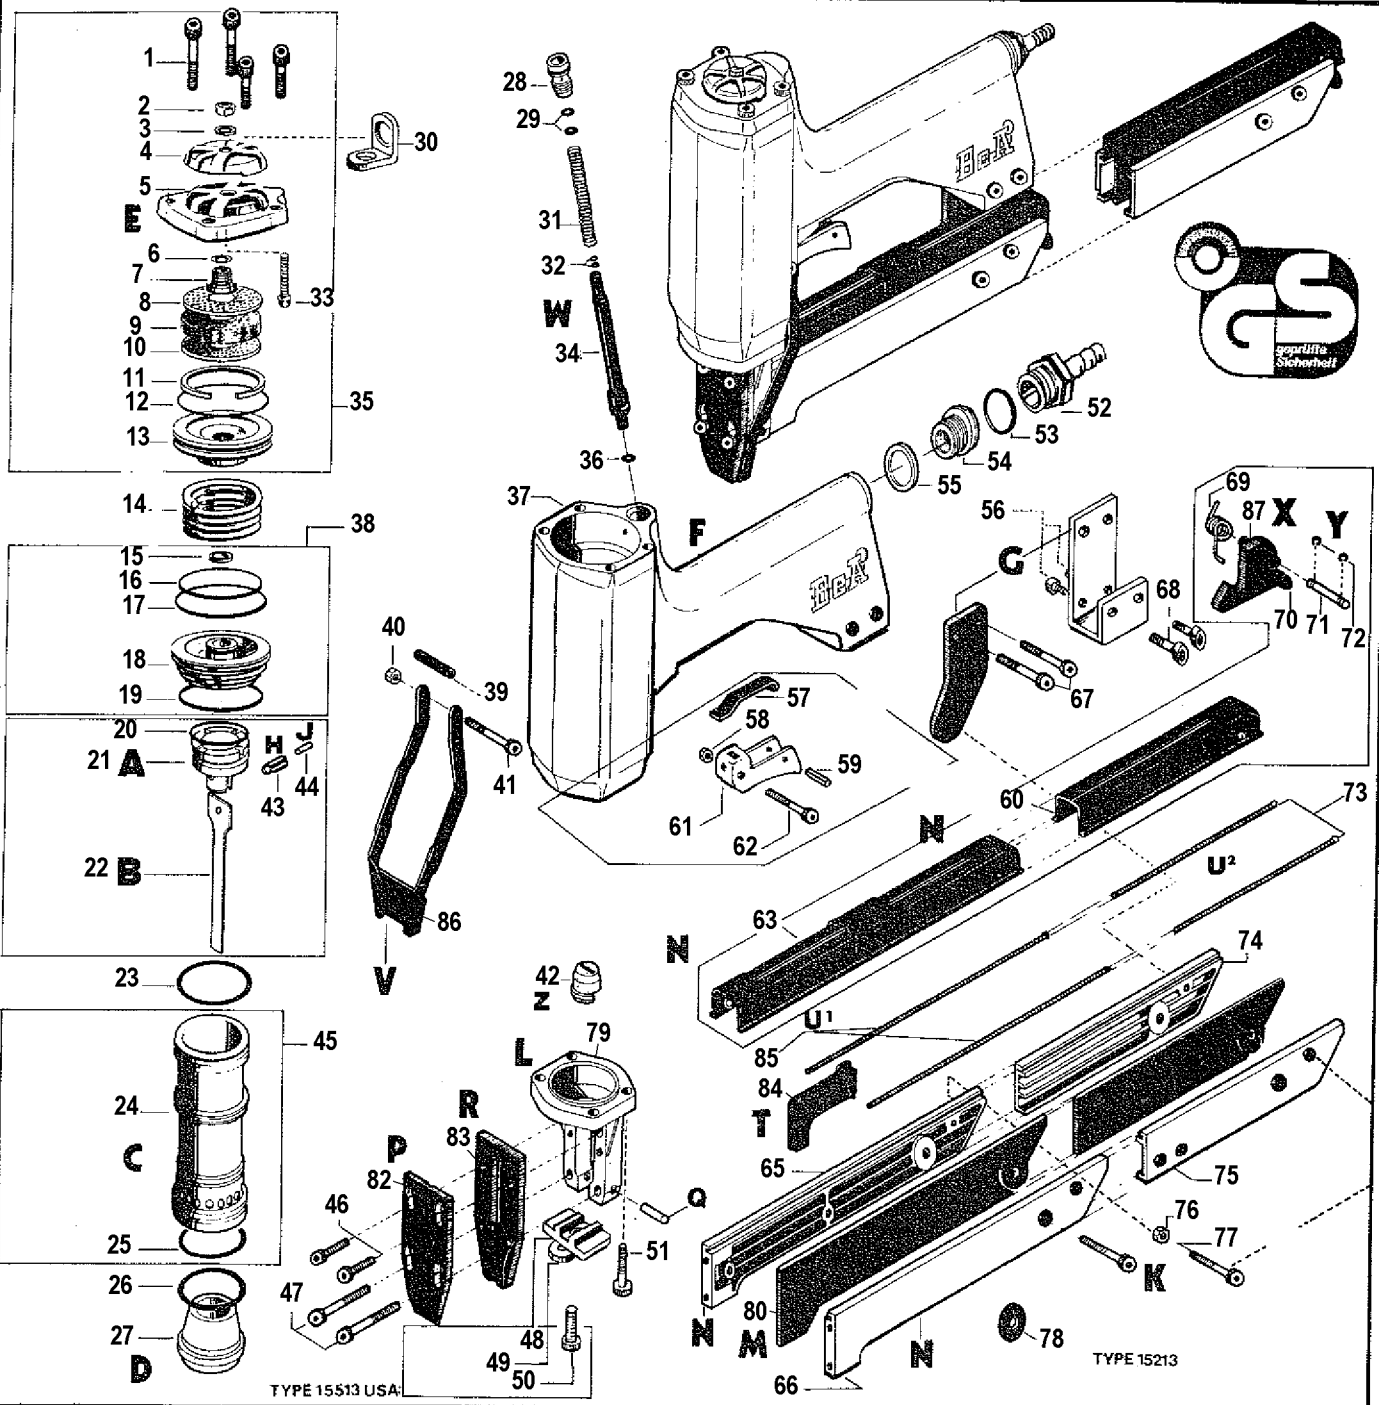

BA-T150 BA-T157 N/A N/A
BA-T150LM BA-T151LM

Typen: 92/45-14511 90/38-15011 92/38-15111 14/38-15213 T 54-15511
90/38-15015 92/38-15115 14/38-15215 T 54-15513 USA
14/38-50-15711

Parts List for 92/45-14511 Type 0

Item Number	Part Number	Description	Qty Required
1	BA-753680	ALLEN BOLT	4
2	000000-00	No Longer Available	1
3	000000-00	No Longer Available	1
4	000000-00	No Longer Available	1
5	000000-00	No Longer Available	1
6	BA-600120	O-RING	1
7	000000-00	No Longer Available	1
8	BA-2035010130	PERFORATED DISC	1
9	000000-00	No Longer Available	1
10	BA-2035010130	PERFORATED DISC	1
11	000000-00	No Longer Available	1
12	BA-600330	O-RING	1
13	000000-00	No Longer Available	1
14	000000-00	No Longer Available	1
15	BA-600600	O-RING	1
16	BA-602200	O-RING	1
17	BA-601350	O-RING	1
18	000000-00	No Longer Available	1
19	000000-00	No Longer Available	1
20	BA-602170	O-RING	1
21	000000-00	No Longer Available	1
22	000000-00	No Longer Available	1
23	BA-601590	O-RING	1
24	000000-00	No Longer Available	1
25	000000-00	No Longer Available	1
26	BA-601590	O-RING	1
27	BA-2015001862	MAIN PISTON BUMPER	1