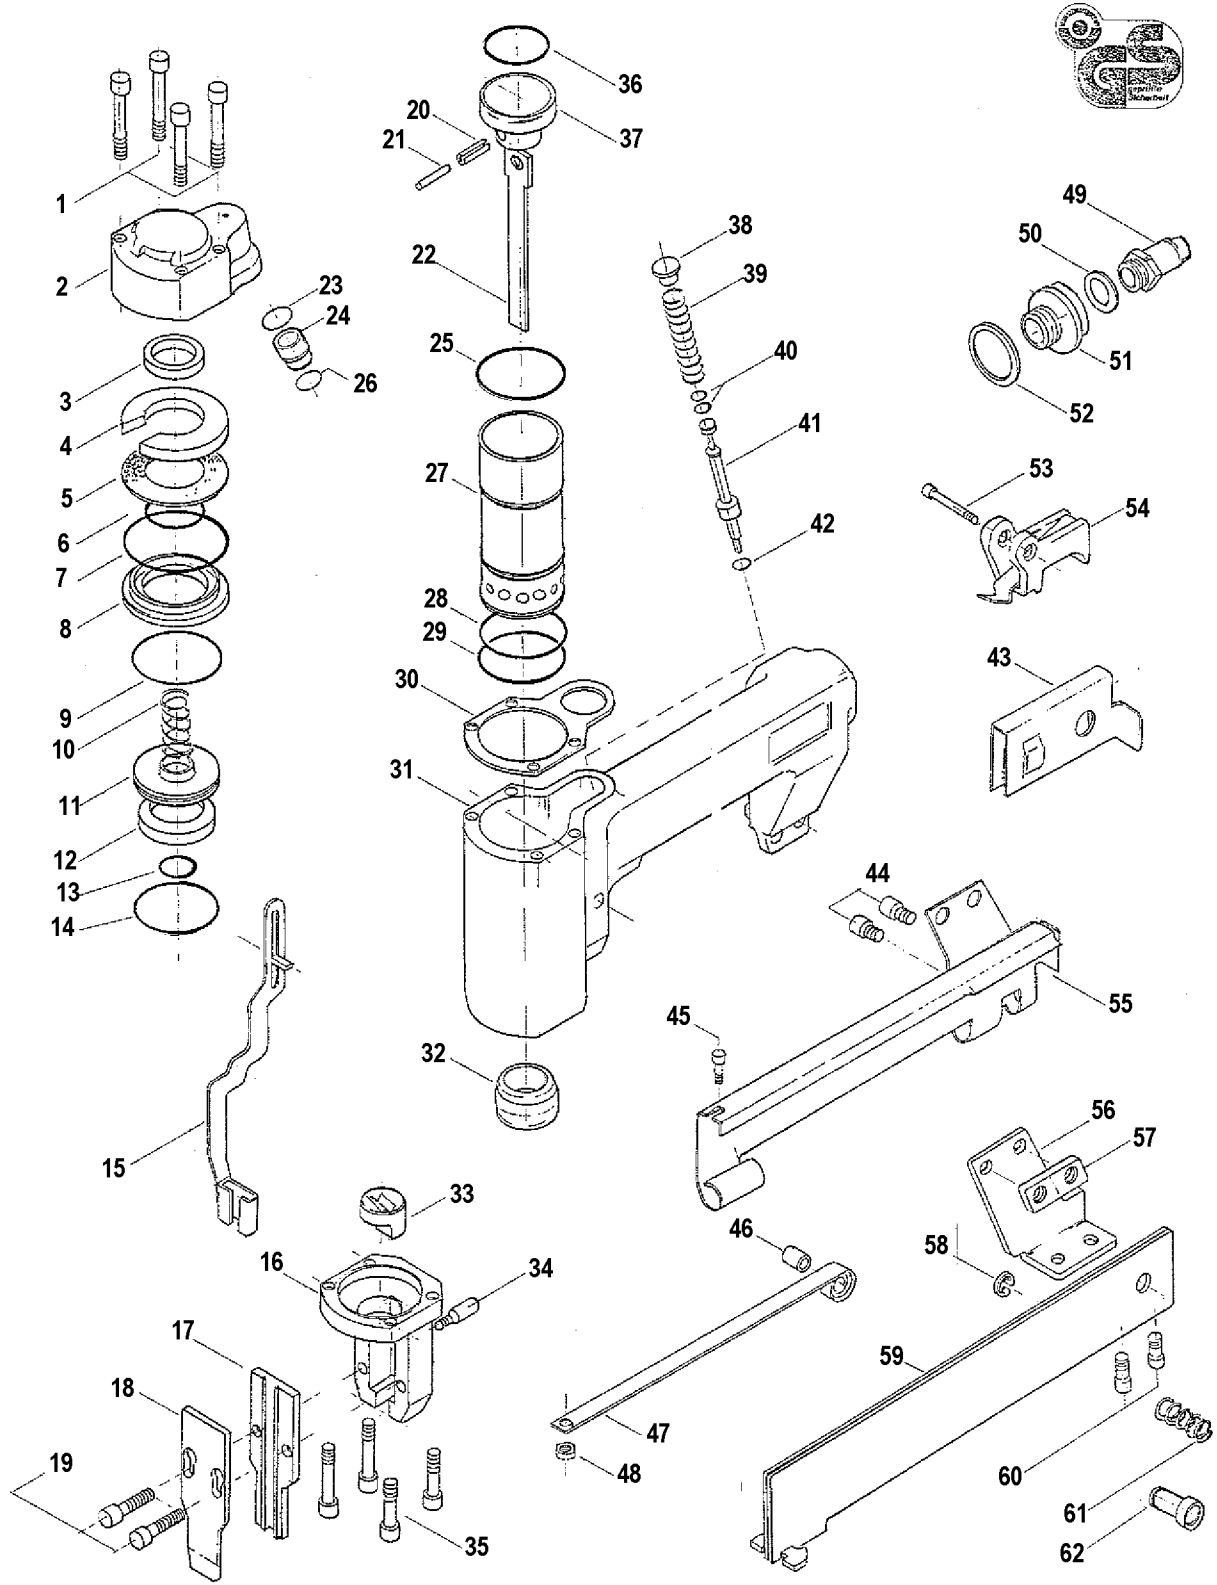

Typ
Type
Tipo

Parts List for 92/32-612 Type 0

Item Number	Part Number	Description	Qty Required
1	000000-00	No Longer Available	4
2	000000-00	No Longer Available	1
3	BA-2061010180	GASKET	1
4	000000-00	No Longer Available	1
5	000000-00	No Longer Available	1
6	BA-600160	O-RING	1
7	000000-00	No Longer Available	1
8	000000-00	No Longer Available	1
9	BA-600290	O-RING	1
10	000000-00	No Longer Available	1
11	000000-00	No Longer Available	1
12	000000-00	No Longer Available	1
13	000000-00	No Longer Available	1
14	000000-00	No Longer Available	1
15	000000-00	No Longer Available	1
16	000000-00	No Longer Available	1
17	000000-00	No Longer Available	1
18	000000-00	No Longer Available	1
19	000000-00	No Longer Available	1
20	BA-616550	SPLIT PIN	1
21	BA-610190	PIN	1
22	000000-00	No Longer Available	1
23	BA-600110	O-RING	1
24	000000-00	No Longer Available	1
25	000000-00	No Longer Available	1
26	BA-600110	O-RING	1
27	000000-00	No Longer Available	1

Parts List for 92/32-612 Type 0

Item Number	Part Number	Description	Qty Required
28	000000-00	No Longer Available	1
29	000000-00	No Longer Available	1
30	000000-00	No Longer Available	1
31	000000-00	No Longer Available	1
32	000000-00	No Longer Available	1
33	000000-00	No Longer Available	1
34	000000-00	No Longer Available	1
35	000000-00	No Longer Available	1
36	BA-601200	O-RING	1
37	000000-00	No Longer Available	1
38	BA-2017810460	DISK	1
39	000000-00	No Longer Available	1
40	BA-600050	O-RING	2
41	000000-00	No Longer Available	1
42	BA-600050	O-RING	1
43	000000-00	No Longer Available	1
44	000000-00	No Longer Available	1
45	000000-00	No Longer Available	1
46	000000-00	No Longer Available	1
47	000000-00	No Longer Available	1
48	BA-629210	LOCKING PAWL BOLT NU	1
49	000000-00	No Longer Available	1
50	000000-00	No Longer Available	1
51	BA-2015010641	REDUCING BUSHING	1
52	BA-608030	GASKET	1
53	000000-00	No Longer Available	1
54	000000-00	No Longer Available	1