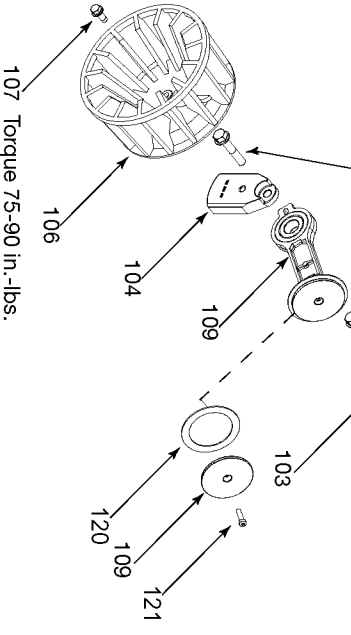

Torque 119
7-10 ft.-lbs.

Torque 119
7-10 ft.-lbs.

Torque 51-63 in.-lbs. 111

Torque 25-35 in.-lbs. 102

107 Torque 75-90 in.-lbs.

Parts List for 919-72850 Type 1

Item Number	Part Number	Description	Qty Required
1	SSF-990	SCREW .250-20X1.25 U	2
2	ACG-18	CUP SADDLE MOUNT	2
3	GA-373	USE Z-GA-373	2
4	SST-107	BUMPER RECESSED RUBB	1
5	SSF-630	SCREW .250-20X1.50 H	2
6	5140112-24	PRESSURE SWITCH	1
7	SSW-7482	CONNECTOR CONDUIT 3/	1
8	SSP-480	NIPPLE 1/4-18 NPT X	1
9	SUDL-413-2	ASSY CORD POWER ST	1
10	D23067	WHEEL PNEUMATIC 10IN	1
11	AC-0609	HANDLE P/L PAINTED	1
12	SSF-981	SCREW .250-14X.500 H	4
13	000000-00	No Longer Available	1
14	D20584	TUBE PRESSURE RELIEF	1
15	SSP-7811	ASSY NUT SLEEVE 1/4	1
16	SSP-7813	ASSY NUT SLEEVE 3/8	1
17	A19712	VALVE CHECK 1/2NPT X	1
18	D23574	BOLT .375-16X3.40 UN	1
19	TIA-4200	VALVE SAFETY 200 .25	1
20	AC-0774	ISOLATOR 3PT MOUNT 6	3
21	D26889	ADAPTER .25 NPT X .2	1
22	N008792	REGULATOR RPR KIT	1
22	D27253	REGULATOR 4PORT P2 L	1
23	N044990	NIPPLE CLOSE 1/4-18	1
24	33821-00	BUSHING	1
24	438010040063	HEYCO BUSHINGS	1
25	SSP-6021	BUSHING REDUCER 1/8-	1