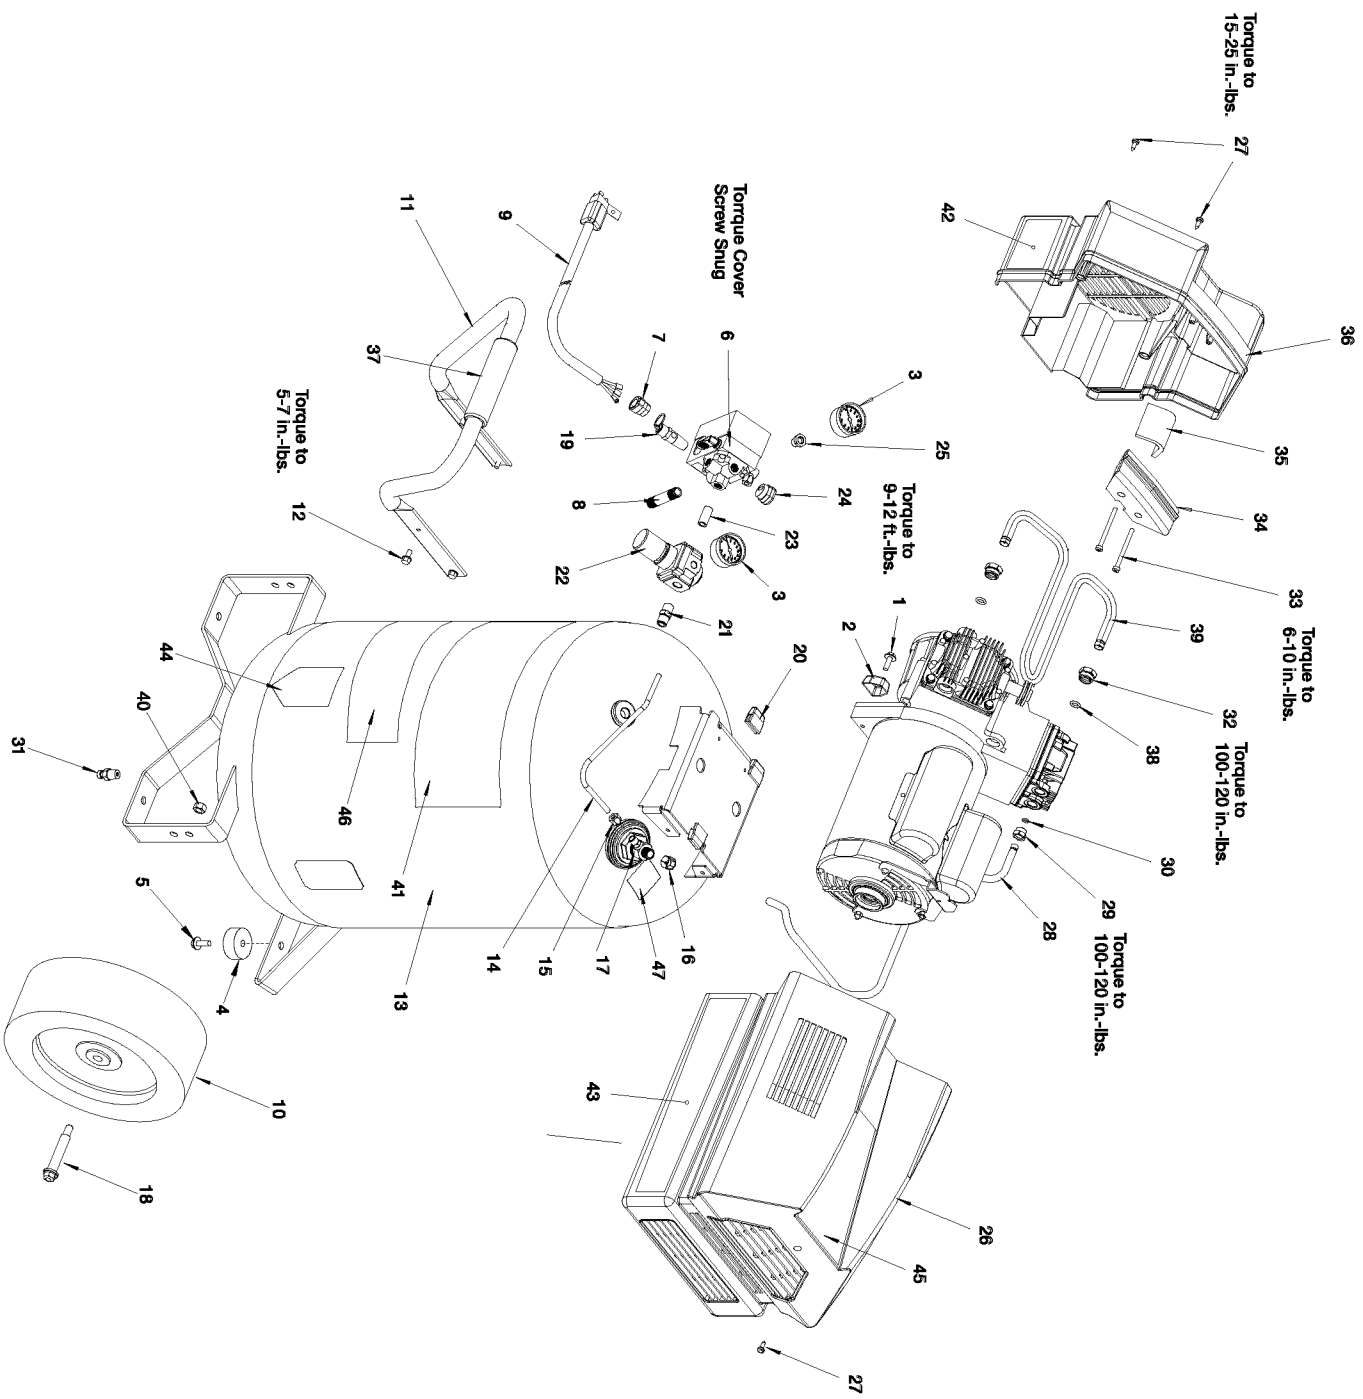

Torque 119
7-10 ft.-lbs.

Torque 119
7-10 ft.-lbs.

Torque 51-63 in.-lbs. 111

Torque 25-35 in.-lbs. 102

107 Torque 75-90 in.-lbs.

Parts List for 919-72850 Type 1

Item Number	Part Number	Description	Qty Required
1	SSF-990	SCREW .250-20X1.25 U	2
2	ACG-18	CUP SADDLE MOUNT	2
3	GA-373	USE Z-GA-373	2
4	SST-107	BUMPER RECESSED RUBB	1
5	SSF-630	SCREW .250-20X1.50 H	2
6	5140112-24	PRESSURE SWITCH	1
7	SSW-7482	CONNECTOR CONDUIT 3/	1
8	SSP-480	NIPPLE 1/4-18 NPT X	1
9	SUDL-413-2	ASSY CORD POWER ST	1
10	D23067	WHEEL PNEUMATIC 10IN	1
11	AC-0609	HANDLE P/L PAINTED	1
12	SSF-981	SCREW .250-14X.500 H	4
13	000000-00	No Longer Available	1
14	D20584	TUBE PRESSURE RELIEF	1
15	SSP-7811	ASSY NUT SLEEVE 1/4	1
16	SSP-7813	ASSY NUT SLEEVE 3/8	1
17	A19712	VALVE CHECK 1/2NPT X	1
18	D23574	BOLT .375-16X3.40 UN	1
19	TIA-4200	VALVE SAFETY 200 .25	1
20	AC-0774	ISOLATOR 3PT MOUNT 6	3
21	D26889	ADAPTER .25 NPT X .2	1
22	N008792	REGULATOR RPR KIT	1
22	D27253	REGULATOR 4PORT P2 L	1
23	N044990	NIPPLE CLOSE 1/4-18	1
24	33821-00	BUSHING	1
24	438010040063	HEYCO BUSHINGS	1
25	SSP-6021	BUSHING REDUCER 1/8-	1