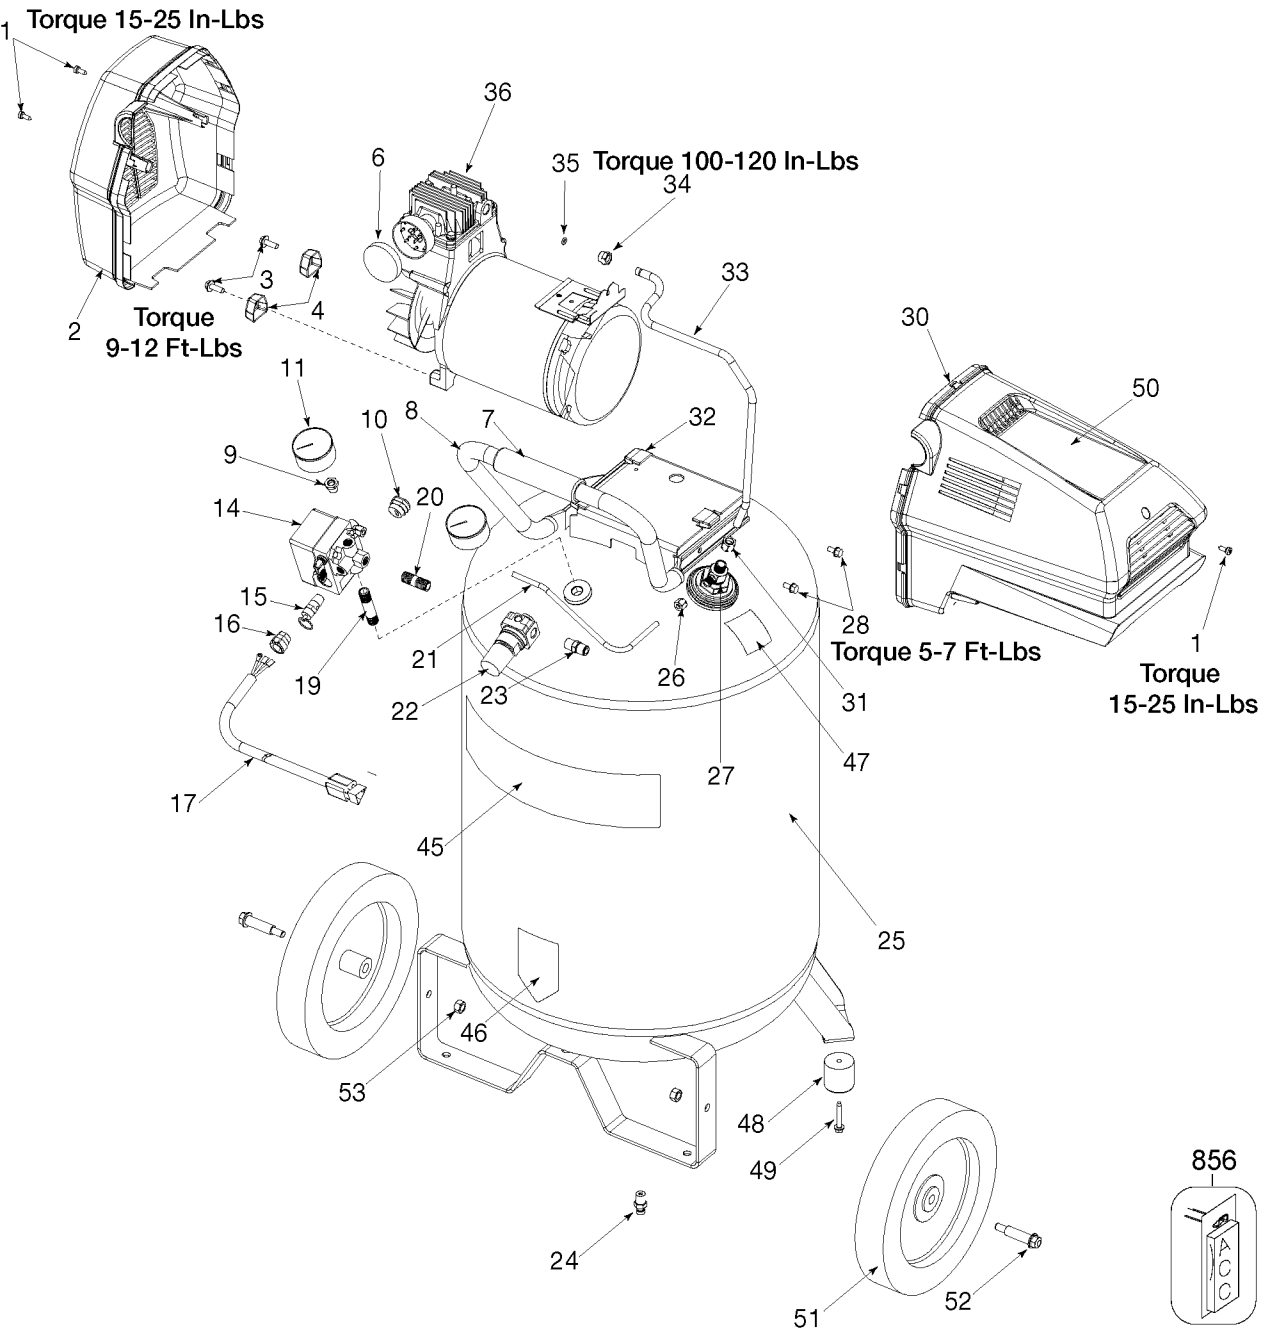

1 Torque 15-25 In-Lbs

2 Torque 9-12 Ft-Lbs

35 Torque 100-120 In-Lbs

28 Torque 5-7 Ft-Lbs

1 Torque 15-25 In-Lbs

856

Parts List for 919-72432 Type 0

Item Number	Part Number	Description	Qty Required
1	ACG-408	ASSY FASTENER	3
2	N176201	SHROUD KIT	1
3	91895680	SCREW .250-20X.750 H	2
4	ACG-18	CUP SADDLE MOUNT	2
6	000000-00	No Longer Available	1
7	5140118-36	GRIP .875 DIA	1
8	AC-0609	HANDLE P/L PAINTED	1
9	SSP-6021	BUSHING REDUCER 1/8-	1
10	33821-00	BUSHING	1
10	438010040063	HEYCO BUSHINGS	1
11	Z-D27212	GAUGE 200PSI .125NPT	2
14	Z-D23361	SWITCH PRES 4PORT 12	1
15	D20114	VALVE SAFETY 175 .25	1
16	SSW-7482	CONNECTOR CONDUIT 3/	1
17	SUDL-413-2	ASSY CORD POWER ST	1
19	D24888	NIPPLE .25NPT X 2.5	1
20	N053094	NIPPLE	1
21	AC-0630	TUBE PRESSURE RELIEF	1
22	N008792	REGULATOR RPR KIT	1
22	D27253	REGULATOR 4PORT P2 L	1
23	A19513	BODY QC .250 IND .25	1
24	A17038	DRAIN VALVE	1
25	000000-00	No Longer Available	1
26	SSP-7811	ASSY NUT SLEEVE 1/4	1
27	A19712	VALVE CHECK 1/2NPT X	1
28	SSF-981	SCREW .250-14X.500 H	4
30	N176201	SHROUD KIT	1