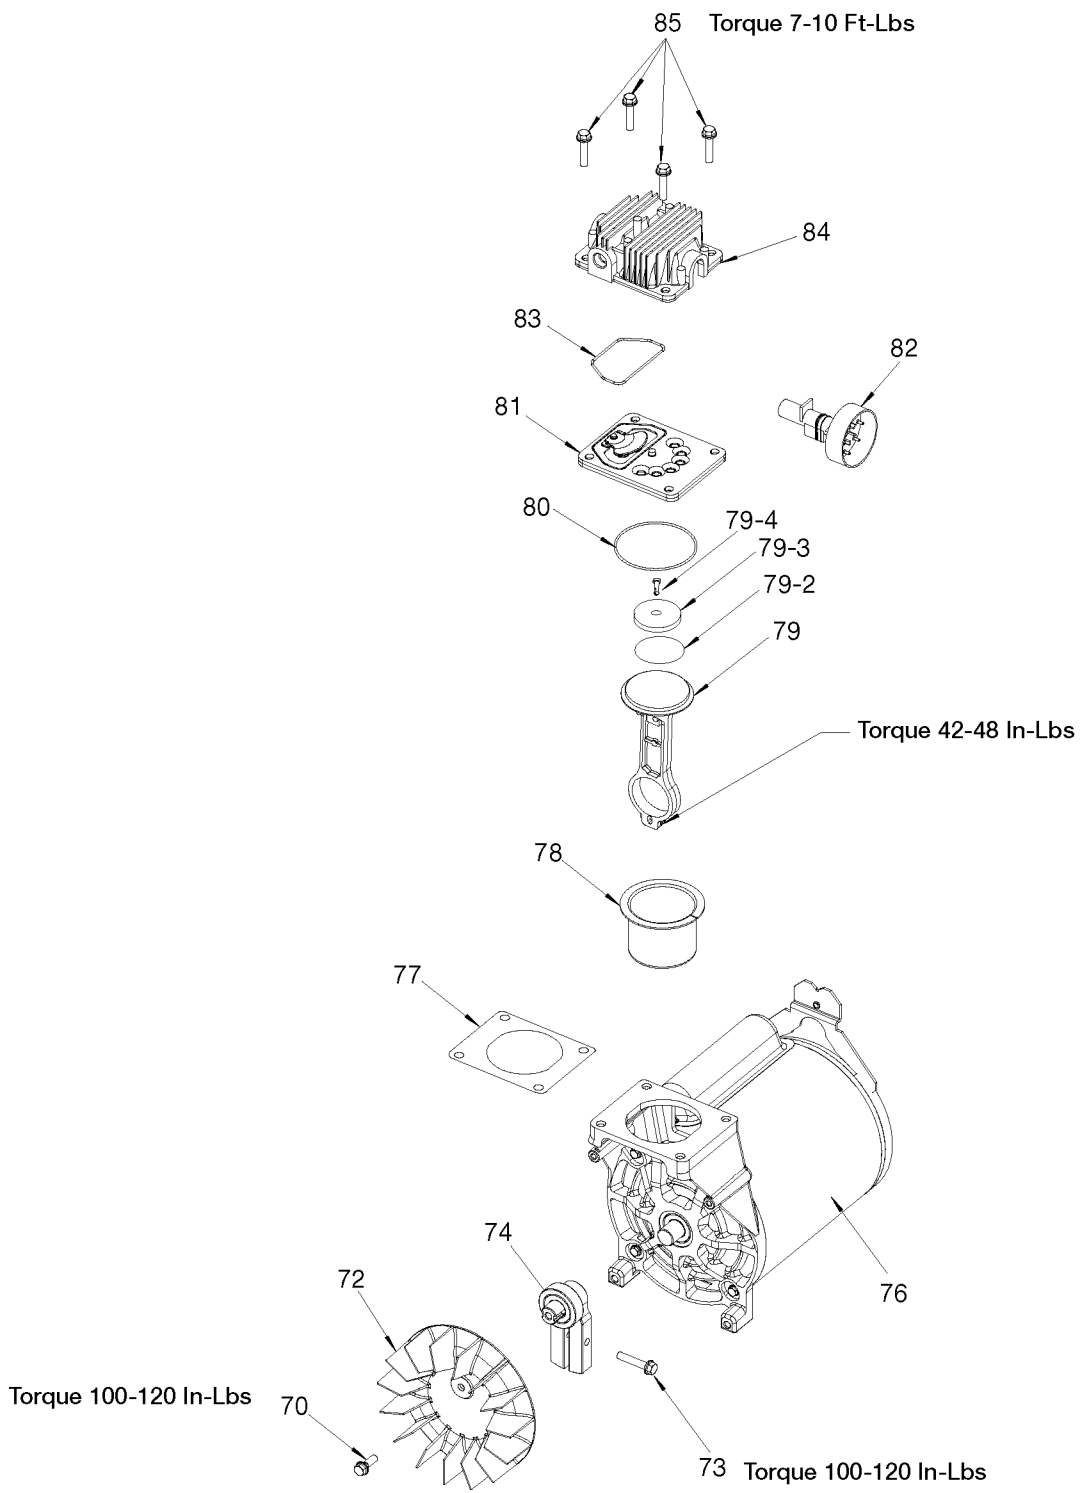

1 Torque 15-25 In-Lbs

2 Torque 9-12 Ft-Lbs

35 Torque 100-120 In-Lbs

28 Torque 5-7 Ft-Lbs

1 Torque 15-25 In-Lbs

856

Parts List for 919-72432 Type 0

Item Number	Part Number	Description	Qty Required
1	ACG-408	ASSY FASTENER	3
2	N176201	SHROUD KIT	1
3	91895680	SCREW .250-20X.750 H	2
4	ACG-18	CUP SADDLE MOUNT	2
6	000000-00	No Longer Available	1
7	5140118-36	GRIP .875 DIA	1
8	AC-0609	HANDLE P/L PAINTED	1
9	SSP-6021	BUSHING REDUCER 1/8-	1
10	33821-00	BUSHING	1
10	438010040063	HEYCO BUSHINGS	1
11	Z-D27212	GAUGE 200PSI .125NPT	2
14	Z-D23361	SWITCH PRES 4PORT 12	1
15	D20114	VALVE SAFETY 175 .25	1
16	SSW-7482	CONNECTOR CONDUIT 3/	1
17	SUDL-413-2	ASSY CORD POWER ST	1
19	D24888	NIPPLE .25NPT X 2.5	1
20	N053094	NIPPLE	1
21	AC-0630	TUBE PRESSURE RELIEF	1
22	N008792	REGULATOR RPR KIT	1
22	D27253	REGULATOR 4PORT P2 L	1
23	A19513	BODY QC .250 IND .25	1
24	A17038	DRAIN VALVE	1
25	000000-00	No Longer Available	1
26	SSP-7811	ASSY NUT SLEEVE 1/4	1
27	A19712	VALVE CHECK 1/2NPT X	1
28	SSF-981	SCREW .250-14X.500 H	4
30	N176201	SHROUD KIT	1