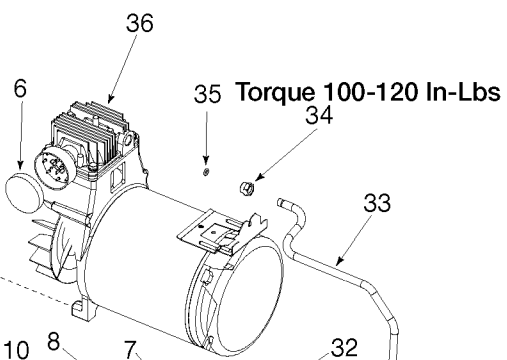

1 Torque 15-25 In-Lbs

2 Torque 9-12 Ft-Lbs

35 Torque 100-120 In-Lbs

28 Torque 5-7 Ft-Lbs

1 Torque 15-25 In-Lbs

856

Parts List for 919-72432 Type 0

Item Number	Part Number	Description	Qty Required
1	ACG-408	ASSY FASTENER	3
2	N176201	SHROUD KIT	1
3	91895680	SCREW .250-20X.750 H	2
4	ACG-18	CUP SADDLE MOUNT	2
6	000000-00	No Longer Available	1
7	5140118-36	GRIP .875 DIA	1
8	AC-0609	HANDLE P/L PAINTED	1
9	SSP-6021	BUSHING REDUCER 1/8-	1
10	33821-00	BUSHING	1
10	438010040063	HEYCO BUSHINGS	1
11	Z-D27212	GAUGE 200PSI .125NPT	2
14	Z-D23361	SWITCH PRES 4PORT 12	1
15	D20114	VALVE SAFETY 175 .25	1
16	SSW-7482	CONNECTOR CONDUIT 3/	1
17	SUDL-413-2	ASSY CORD POWER ST	1
19	D24888	NIPPLE .25NPT X 2.5	1
20	N053094	NIPPLE	1
21	AC-0630	TUBE PRESSURE RELIEF	1
22	N008792	REGULATOR RPR KIT	1
22	D27253	REGULATOR 4PORT P2 L	1
23	A19513	BODY QC .250 IND .25	1
24	A17038	DRAIN VALVE	1
25	000000-00	No Longer Available	1
26	SSP-7811	ASSY NUT SLEEVE 1/4	1
27	A19712	VALVE CHECK 1/2NPT X	1
28	SSF-981	SCREW .250-14X.500 H	4
30	N176201	SHROUD KIT	1