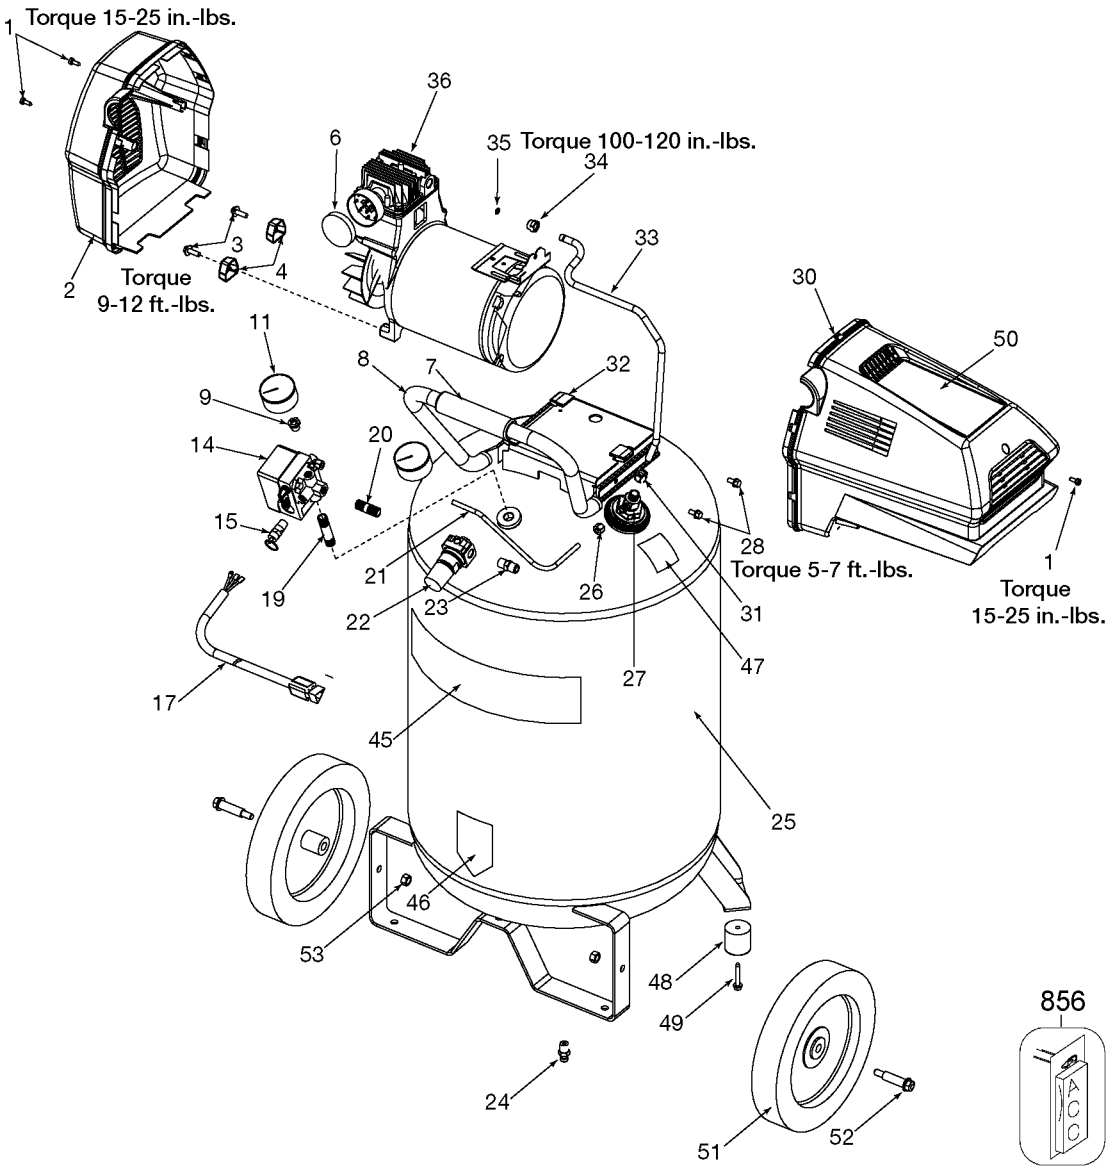

Torque 15-25 in.-lbs.

Torque 9-12 ft.-lbs.

Torque 100-120 in.-lbs.

Torque 5-7 ft.-lbs.

Torque 15-25 in.-lbs.

856

Parts List for 919-72430 Type 0

Item Number	Part Number	Description	Qty Required
1	ACG-408	ASSY FASTENER	3
2	N176201	SHROUD KIT	1
3	91895680	SCREW .250-20X.750 H	2
4	ACG-18	CUP SADDLE MOUNT	2
6	D24235	FILTER KIT	1
7	5140118-36	GRIP .875 DIA	1
8	AC-0609	HANDLE P/L PAINTED	1
9	SSP-6021	BUSHING REDUCER 1/8-	1
11	Z-D27212	GAUGE 200PSI .125NPT	2
14	5140117-89	PRESSURE SWITCH	1
15	D20114	VALVE SAFETY 175 .25	1
17	D26615	CORD POWER ST 14GA 1	1
19	D24888	NIPPLE .25NPT X 2.5	1
20	N053094	NIPPLE	1
21	AC-0630	TUBE PRESSURE RELIEF	1
22	N008792	REGULATOR RPR KIT	1
22	D27253	REGULATOR 4PORT P2 L	1
23	A19513	BODY QC .250 IND .25	1
24	N286039	DRAIN VALVE	1
25	000000-00	No Longer Available	1
26	SSP-7811	ASSY NUT SLEEVE 1/4	1
27	A19712	VALVE CHECK 1/2NPT X	1
28	D21172	SCREW .250-20X.500 H	4
30	N176201	SHROUD KIT	1
30	000000-00	No Longer Available	1
31	SSP-7813	ASSY NUT SLEEVE 3/8	1
32	AC-0774	ISOLATOR 3PT MOUNT 6	3