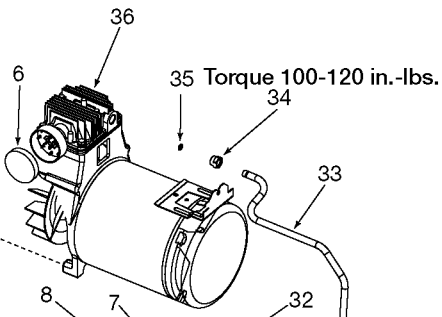

Torque 15-25 in.-lbs.

Torque 9-12 ft.-lbs.

Torque 100-120 in.-lbs.

Torque 5-7 ft.-lbs.

Torque 15-25 in.-lbs.

856

Parts List for 919-72430 Type 0

Item Number	Part Number	Description	Qty Required
1	ACG-408	ASSY FASTENER	3
2	N176201	SHROUD KIT	1
3	91895680	SCREW .250-20X.750 H	2
4	ACG-18	CUP SADDLE MOUNT	2
6	D24235	FILTER KIT	1
7	5140118-36	GRIP .875 DIA	1
8	AC-0609	HANDLE P/L PAINTED	1
9	SSP-6021	BUSHING REDUCER 1/8-	1
11	Z-D27212	GAUGE 200PSI .125NPT	2
14	5140117-89	PRESSURE SWITCH	1
15	D20114	VALVE SAFETY 175 .25	1
17	D26615	CORD POWER ST 14GA 1	1
19	D24888	NIPPLE .25NPT X 2.5	1
20	N053094	NIPPLE	1
21	AC-0630	TUBE PRESSURE RELIEF	1
22	N008792	REGULATOR RPR KIT	1
22	D27253	REGULATOR 4PORT P2 L	1
23	A19513	BODY QC .250 IND .25	1
24	N286039	DRAIN VALVE	1
25	000000-00	No Longer Available	1
26	SSP-7811	ASSY NUT SLEEVE 1/4	1
27	A19712	VALVE CHECK 1/2NPT X	1
28	D21172	SCREW .250-20X.500 H	4
30	N176201	SHROUD KIT	1
30	000000-00	No Longer Available	1
31	SSP-7813	ASSY NUT SLEEVE 3/8	1
32	AC-0774	ISOLATOR 3PT MOUNT 6	3