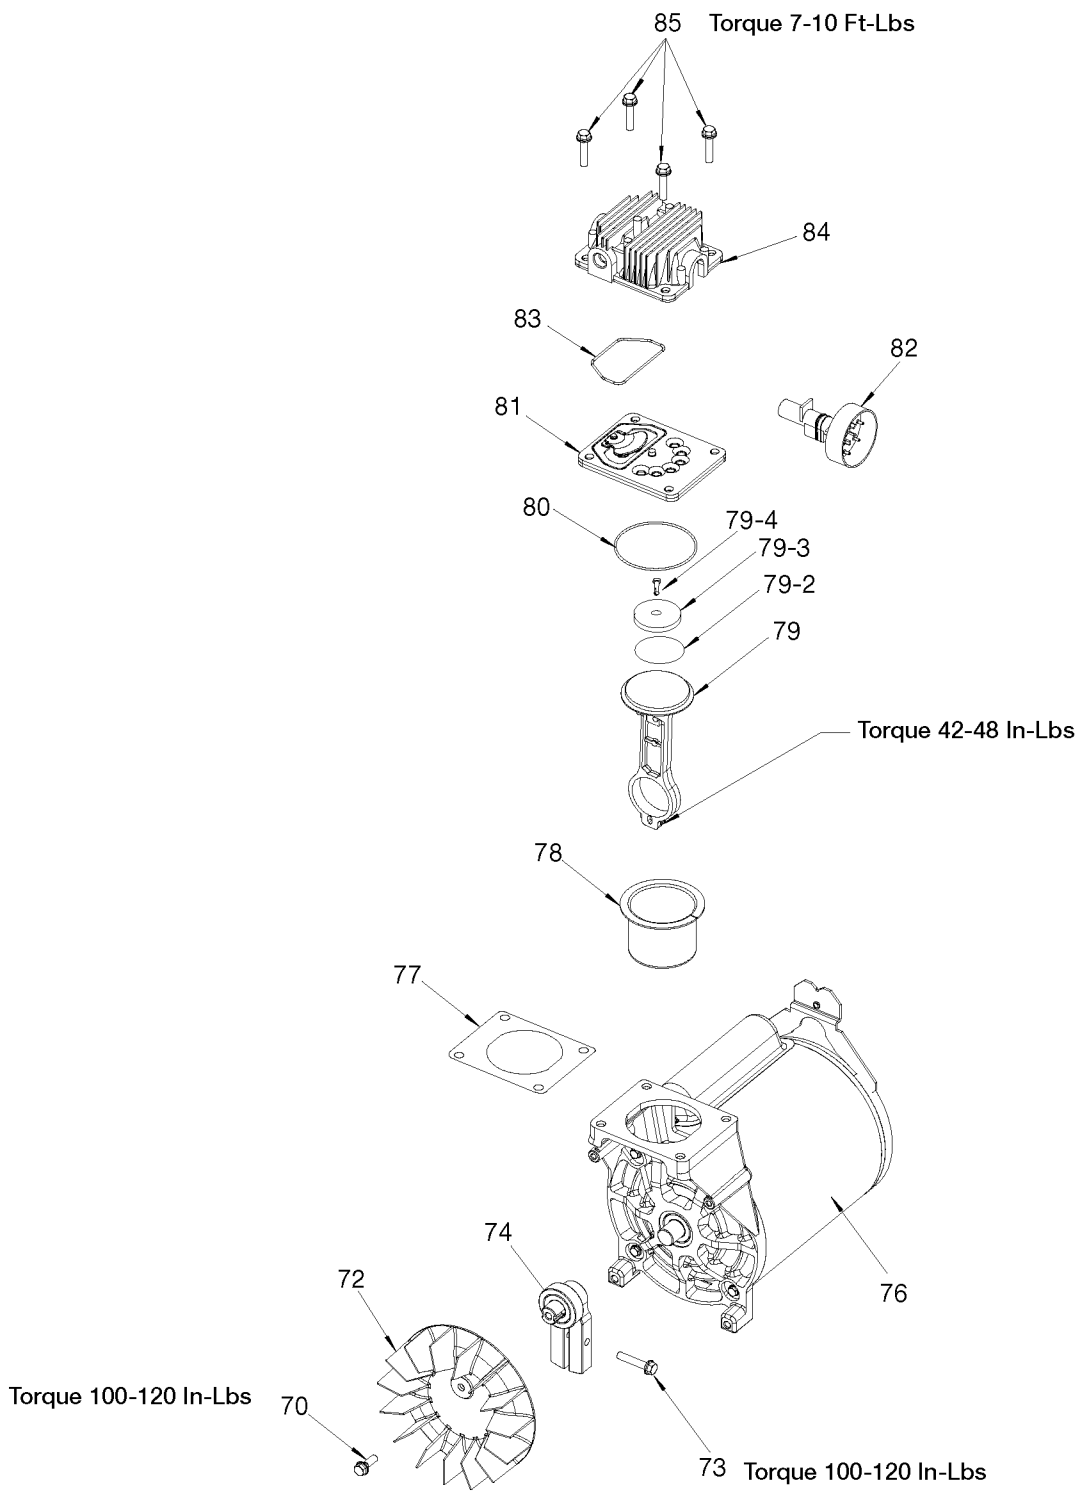

Torque 15-25 in.-lbs.

Torque 9-12 ft.-lbs.

Torque 100-120 in.-lbs.

Torque 5-7 ft.-lbs.

Torque 15-25 in.-lbs.

856

Parts List for 919-72430 Type 0

Item Number	Part Number	Description	Qty Required
1	ACG-408	ASSY FASTENER	3
2	N176201	SHROUD KIT	1
3	91895680	SCREW .250-20X.750 H	2
4	ACG-18	CUP SADDLE MOUNT	2
6	D24235	FILTER KIT	1
7	5140118-36	GRIP .875 DIA	1
8	AC-0609	HANDLE P/L PAINTED	1
9	SSP-6021	BUSHING REDUCER 1/8-	1
11	Z-D27212	GAUGE 200PSI .125NPT	2
14	5140117-89	PRESSURE SWITCH	1
15	D20114	VALVE SAFETY 175 .25	1
17	D26615	CORD POWER ST 14GA 1	1
19	D24888	NIPPLE .25NPT X 2.5	1
20	N053094	NIPPLE	1
21	AC-0630	TUBE PRESSURE RELIEF	1
22	N008792	REGULATOR RPR KIT	1
22	D27253	REGULATOR 4PORT P2 L	1
23	A19513	BODY QC .250 IND .25	1
24	N286039	DRAIN VALVE	1
25	000000-00	No Longer Available	1
26	SSP-7811	ASSY NUT SLEEVE 1/4	1
27	A19712	VALVE CHECK 1/2NPT X	1
28	D21172	SCREW .250-20X.500 H	4
30	N176201	SHROUD KIT	1
30	000000-00	No Longer Available	1
31	SSP-7813	ASSY NUT SLEEVE 3/8	1
32	AC-0774	ISOLATOR 3PT MOUNT 6	3