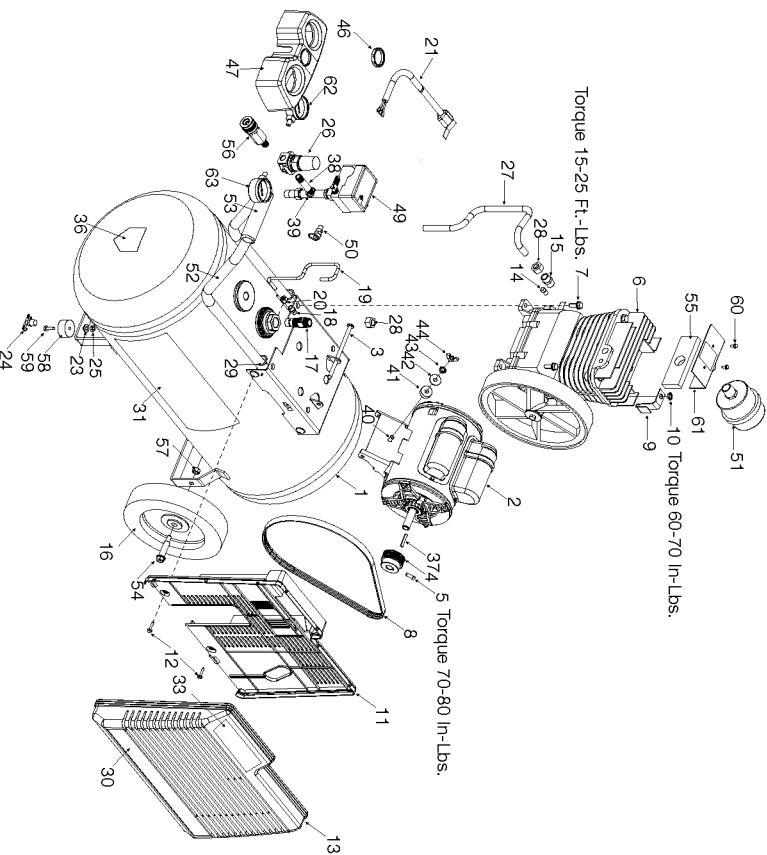

Key No	Torque
74	7-10 ft.-lbs.
78	9-12 ft.-lbs.
87	15-20 ft.-lbs.
90	25-30 ft.-lbs.
92	25-30 ft.-lbs.
95	13-17 ft.-lbs.

Parts List for 919-19541 Type 0

Item Number	Part Number	Description	Qty Required
1	000000-00	No Longer Available	1
2	000000-00	No Longer Available	1
3	D21594	PIN MOTOR MOUNT OIL	1
4	000000-00	No Longer Available	1
5	SS-391	SCREW .250-20 .625 S	1
6	N076028SV	PUMP ASSEMBLY	1
7	SSF-928	SCREW .313-18X.875 H	4
8	C-BT-222	BELT 6J 38.0 EFF	1
9	000000-00	No Longer Available	1
10	SSF-8113-ZN	NUT .375-16X.563 HEX	1
11	CAC-323	BELTGUARD INSIDE	1
12	D26742	SCREW #10-16 X .500	2
13	CAC-322	BELTGUARD OUTSIDE	1
14	SS-1215	PLUG PIPE GALV 1/8	1
15	SSP-9401	CONNECTOR BODY STRAI	1
16	D23067	WHEEL PNEUMATIC 10IN	2
17	A19715	VALVE CHECK 1/2NPT X	1
18	SS-8553	CONNECTOR BODY	1
19	AC-0028	TUBE PRES REL .250OD	1
20	SSP-7811	ASSY NUT SLEEVE 1/4	1
21	SUDL-413-2	ASSY CORD POWER ST	1
22	CAC-4215-1	ASSY CORD MOTOR SJT	1
23	330016-13	WASHER	2
24	A17038	DRAIN VALVE	1
25	038738-00	NUT	2
27	AC-0719	TUBE OUTLET COPPER	1
28	SSP-7812	ASSY NUT SLEEVE 1/2	2

Parts List for 919-19541 Type 0

Item Number	Part Number	Description	Qty Required
60	5140123-08	SCREW	2
61	AC-0322	ASSY FILTER PLATE	1
62	Z-D21924	GAUGE 2 OD 200PSI 1/	1
63	Z-D21923	GAUGE 2 OD 200PSI 1/	1
64	A00724	FLAPPER VALVE	1
65	Z-CAC-4212-1	ASSY VALVE PLATE	1
66	CAC-1265-2	USE Z-CAC-1265-2	1
67	Z-CAC-56-1	RING COMPRESSION 2.8	4
68	Z-CAC-58	RING OIL	4
69	Z-CAC-57	EXPANDER OIL RING	2
70	CAC-55-1	PISTON MACHINE DWG 2	2
71	265-19	PIN PISTON	2
72	CAC-207	PLUG PISTON PIN	4
73	265-410	ASSY CONNECTING ROD	1
74	SSF-927	SCREW .250-20X1.125	1
75	Z-AC-0205	CRANKCASE & CYLINDER	1
77	SSP-486	PLUG PIPE 3/8 - 18 N	2
78	SSF-925	SCREW .250-20X.875 H	8
79	000000-00	No Longer Available	1
80	265-16-1	GASKET BASE	1
81	Z-D22270	CRANKSHAFT MACH BALL	1
82	SST-104	BEARING 6205C3	2
83	SSP-505	PLUG 52MM OIL	1
84	SSN-1018	WASHER WAVY SPRING 2	1
85	265-2	FLYWHEEL 10 OD CI PO	1
86	SSN-1014-ZN	WASHER .339/.344 ID	1
87	SSF-3039-ZN	SCREW .313-18X.750 H	1