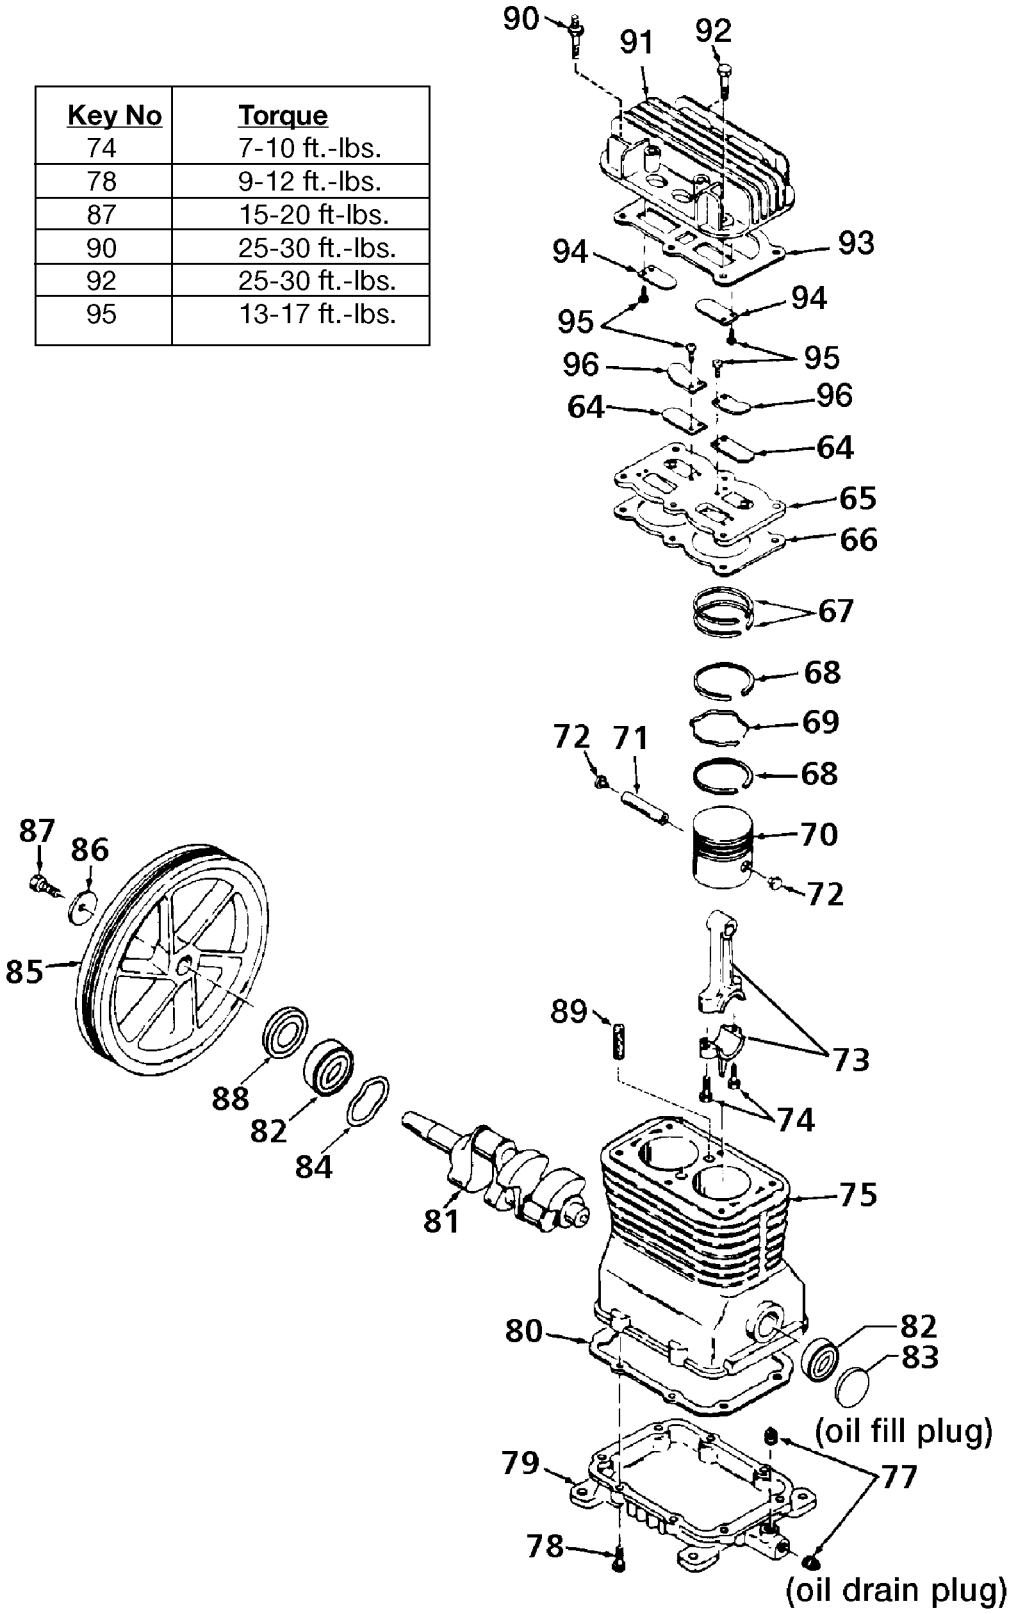

Key No	Torque
74	7-10 ft.-lbs.
78	9-12 ft.-lbs.
87	15-20 ft.-lbs.
90	25-30 ft.-lbs.
92	25-30 ft.-lbs.
95	13-17 ft.-lbs.

Parts List for 919-19541 Type 0

Item Number	Part Number	Description	Qty Required
1	000000-00	No Longer Available	1
2	000000-00	No Longer Available	1
3	D21594	PIN MOTOR MOUNT OIL	1
4	000000-00	No Longer Available	1
5	SS-391	SCREW .250-20 .625 S	1
6	N076028SV	PUMP ASSEMBLY	1
7	SSF-928	SCREW .313-18X.875 H	4
8	C-BT-222	BELT 6J 38.0 EFF	1
9	000000-00	No Longer Available	1
10	SSF-8113-ZN	NUT .375-16X.563 HEX	1
11	CAC-323	BELTGUARD INSIDE	1
12	D26742	SCREW #10-16 X .500	2
13	CAC-322	BELTGUARD OUTSIDE	1
14	SS-1215	PLUG PIPE GALV 1/8	1
15	SSP-9401	CONNECTOR BODY STRAI	1
16	D23067	WHEEL PNEUMATIC 10IN	2
17	A19715	VALVE CHECK 1/2NPT X	1
18	SS-8553	CONNECTOR BODY	1
19	AC-0028	TUBE PRES REL .250OD	1
20	SSP-7811	ASSY NUT SLEEVE 1/4	1
21	SUDL-413-2	ASSY CORD POWER ST	1
22	CAC-4215-1	ASSY CORD MOTOR SJT	1
23	330016-13	WASHER	2
24	A17038	DRAIN VALVE	1
25	038738-00	NUT	2
27	AC-0719	TUBE OUTLET COPPER	1
28	SSP-7812	ASSY NUT SLEEVE 1/2	2

Parts List for 919-19541 Type 0

Item Number	Part Number	Description	Qty Required
60	5140123-08	SCREW	2
61	AC-0322	ASSY FILTER PLATE	1
62	Z-D21924	GAUGE 2 OD 200PSI 1/	1
63	Z-D21923	GAUGE 2 OD 200PSI 1/	1
64	A00724	FLAPPER VALVE	1
65	Z-CAC-4212-1	ASSY VALVE PLATE	1
66	CAC-1265-2	USE Z-CAC-1265-2	1
67	Z-CAC-56-1	RING COMPRESSION 2.8	4
68	Z-CAC-58	RING OIL	4
69	Z-CAC-57	EXPANDER OIL RING	2
70	CAC-55-1	PISTON MACHINE DWG 2	2
71	265-19	PIN PISTON	2
72	CAC-207	PLUG PISTON PIN	4
73	265-410	ASSY CONNECTING ROD	1
74	SSF-927	SCREW .250-20X1.125	1
75	Z-AC-0205	CRANKCASE & CYLINDER	1
77	SSP-486	PLUG PIPE 3/8 - 18 N	2
78	SSF-925	SCREW .250-20X.875 H	8
79	000000-00	No Longer Available	1
80	265-16-1	GASKET BASE	1
81	Z-D22270	CRANKSHAFT MACH BALL	1
82	SST-104	BEARING 6205C3	2
83	SSP-505	PLUG 52MM OIL	1
84	SSN-1018	WASHER WAVY SPRING 2	1
85	265-2	FLYWHEEL 10 OD CI PO	1
86	SSN-1014-ZN	WASHER .339/.344 ID	1
87	SSF-3039-ZN	SCREW .313-18X.750 H	1