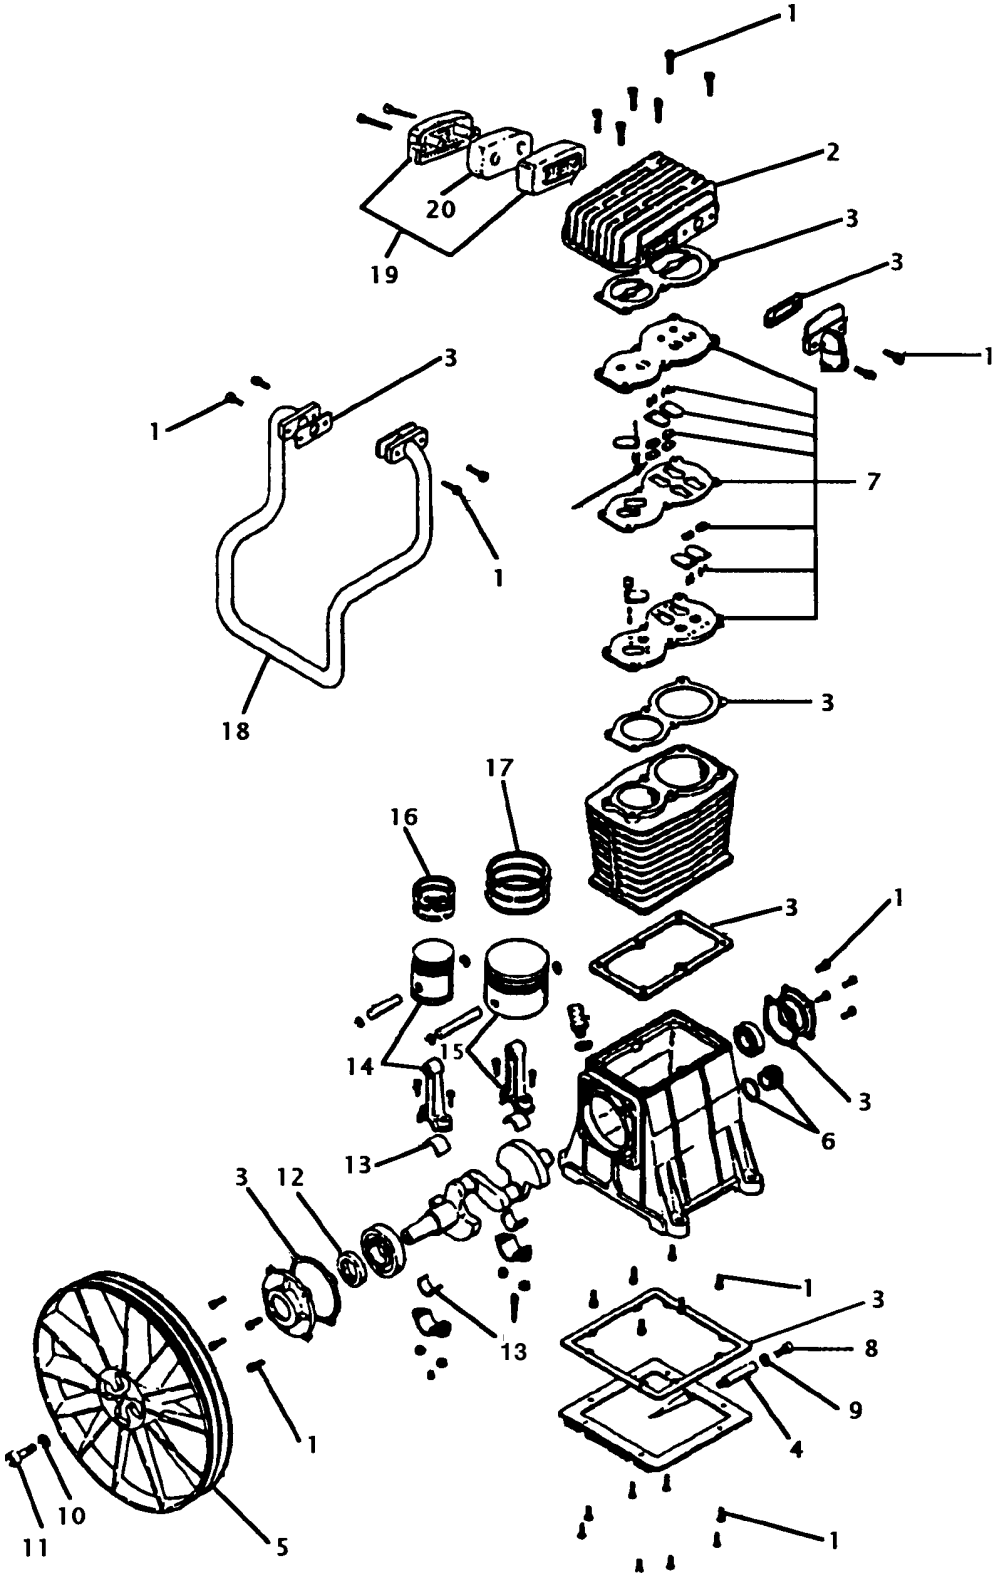

Air Compressor Diagram

Compressor Pump Diagram

Parts List

KEY NO.	PART NUMBER	DESCRIPTION
1	SSV-6	Globe Valve
2	CAC-4337-1	Check Valve
3	ABP-4900	Two-Stage Pump
4	BT-226	Belt
5	AC-0434	Outside Belt Guard
6	AC-0433	Inside Belt Guard
7	CAC-1004-2	Belt Guard Bracket
8	CAC-1359	Outlet Tube
9	CAC-1358	Pressure Relief Tube
11	CAC-1355	Manifold
12	DAC-278-1	Pressure Switch
14	SUDL-65	Motor Shaft Key
18	MO-6418	Motor
19	SS-559	Set Screw – 5/16 - 18 x 3/8
20	C-PU-2887	Pulley
21	SS-00403	Flywheel Direction Label
22	SS-2707	Drain Valve
24	SSF-3159	Screw 3/8 – 16 x 2 Hex Washer Head
25	SSF-3122-ZN	Screw 5/16 – 18 x 3/4 Whiz Lock Hex
26	SSF-8131	Speed Nut
27	SSF-8150	Lock Nut
28	SSF-953-ZN	Screw Self Tapping 10 x 5/8
29	91895680	Screw 1/4 – 20 x .75
31	SS-8553	Connector Body
33	TA-4412	Tank 60 gallon
36	TIA-4200	Safety Valve
37	SSP-7811	Nut Sleeve Assembly 1/4"
39	GA-360	Gauge
40	SSP-7812	Nut Sleeve Assembly 1/2" (2 used)

Parts List

KEY NO.	PART NUMBER	DESCRIPTION
1	KK-5039	Hardware Kit
2	ABP-4961400	Head
3	ABP-4950055	Gasket Kit
4	ABP-9053201	Drain Extension
5	ABP-4000100	Flywheel
6	ABP-9022001	Sight Glass Assembly
7	ABP-4940050	Valve Plate Kit
8	ABP-9101164	Drain Plug Screw
9	ABP-9162030	Drain Plug Seal
10	ABP-9004008	Flywheel Washer
11	ABP-9110012	Flywheel Screw
12	ABP-9163010	Craftshaft Seal
13	ABP-9013011	Shell Bearings (1 set)
* 14	ABP-8226504	HP Running Gear Kit
* 15	ABP-8226505	LP Running Gear Kit
16	ABP-4623050	HP Ring Kit
17	ABP-4924050	LP Ring Kit
18	ABP-4662000	Intercooler
19	ABP-4981000	Filter Replacement Kit (includes one #20)
20	ABP-4981100	Replacement Filter
21	ABP-9024014	Oil Fill Plug
		<u>Not Shown</u>
	M-176500	Parts Manual
	MG-OILSTAT	General Manual

*Includes rings, piston pin, snap rings, oil dipper and split bearings.