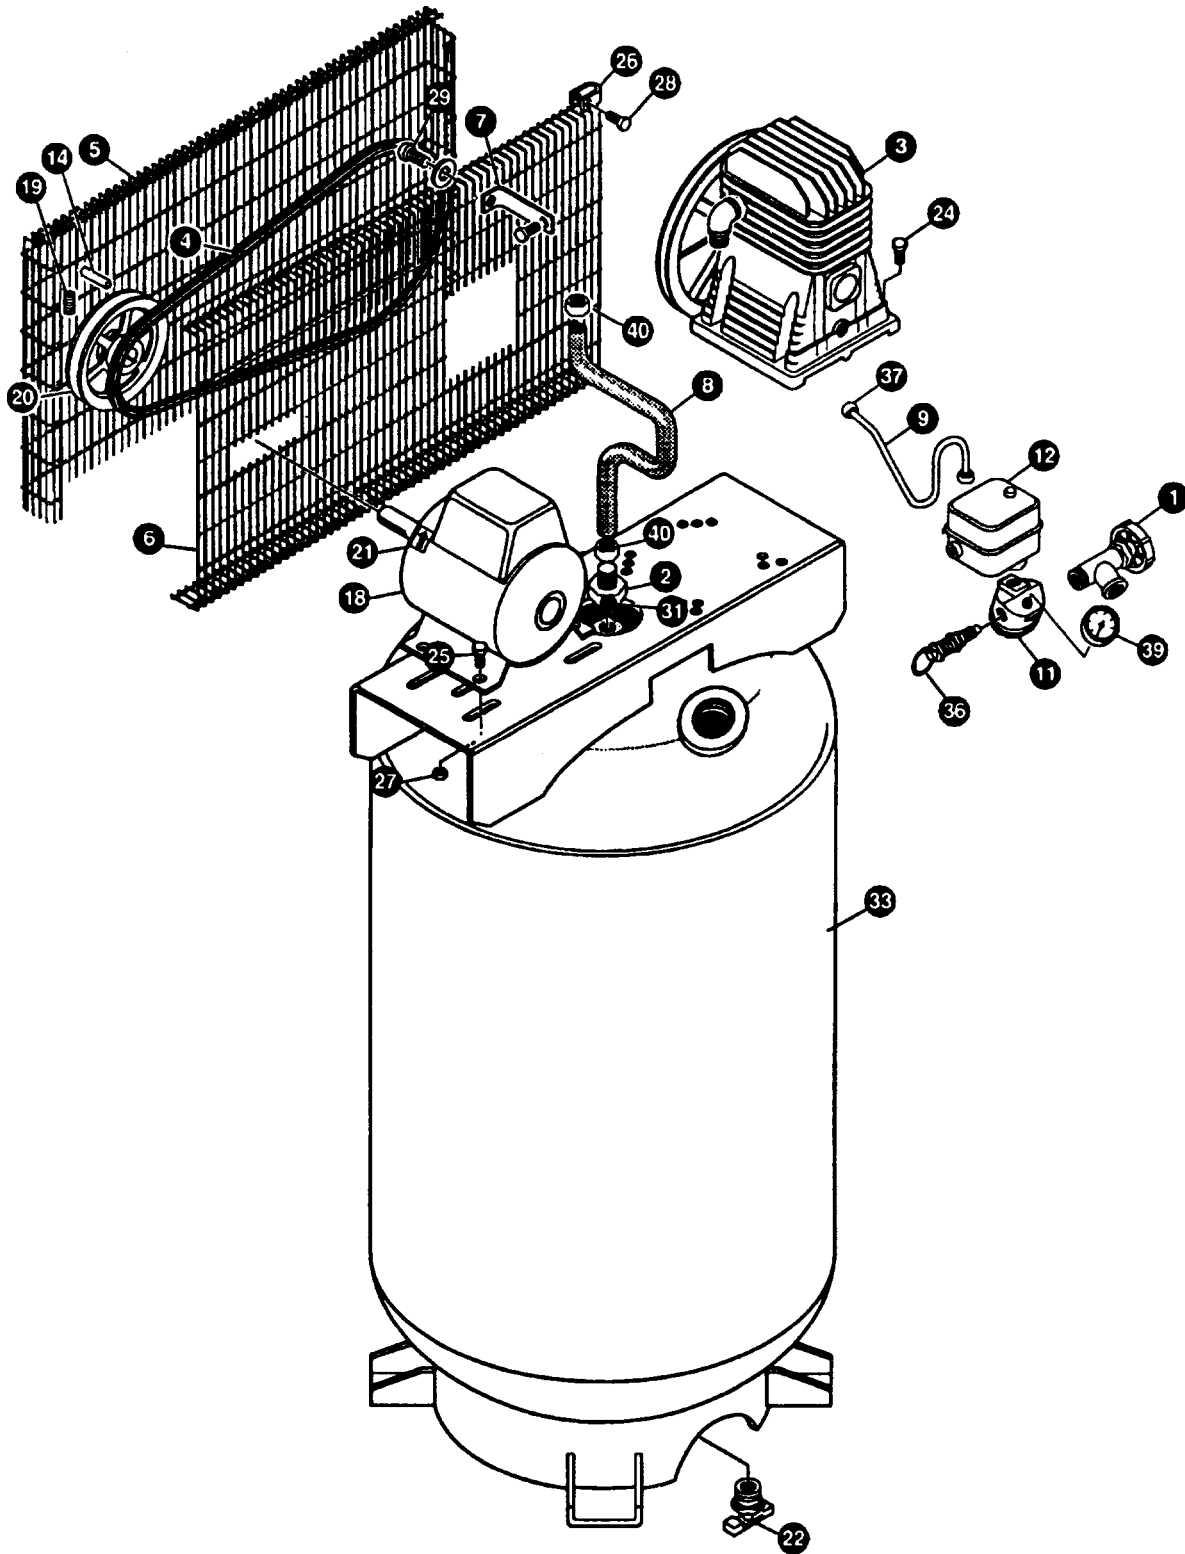

Air Compressor Diagram

Compressor Pump Diagram

Parts List

KEY NO.	PART NUMBER	DESCRIPTION
1	SSV-6	Globe Valve
2	CAC-4337-1	Check Valve
3	ABP-4900	Two-Stage Pump
4	BT-226	Belt
5	AC-0434	Outside Belt Guard
6	AC-0433	Inside Belt Guard
7	CAC-1004-2	Belt Guard Bracket
8	CAC-1359	Outlet Tube
9	CAC-1358	Pressure Relief Tube
11	CAC-1355	Manifold
12	DAC-278-1	Pressure Switch
14	SUDL-65	Motor Shaft Key
18	MO-6418	Motor
19	SS-559	Set Screw – 5/16 - 18 x 3/8
20	C-PU-2887	Pulley
21	SS-00403	Flywheel Direction Label
22	SS-2707	Drain Valve
24	SSF-3159	Screw 3/8 – 16 x 2 Hex Washer Head
25	SSF-3122-ZN	Screw 5/16 – 18 x 3/4 Whiz Lock Hex
26	SSF-8131	Speed Nut
27	SSF-8150	Lock Nut
28	SSF-953-ZN	Screw Self Tapping 10 x 5/8
29	91895680	Screw 1/4 – 20 x .75
31	SS-8553	Connector Body
33	TA-4412	Tank 60 gallon
36	TIA-4200	Safety Valve
37	SSP-7811	Nut Sleeve Assembly 1/4"
39	GA-360	Gauge
40	SSP-7812	Nut Sleeve Assembly 1/2" (2 used)

Parts List

KEY NO.	PART NUMBER	DESCRIPTION
1	KK-5039	Hardware Kit
2	ABP-4961400	Head
3	ABP-4950055	Gasket Kit
4	ABP-9053201	Drain Extension
5	ABP-4000100	Flywheel
6	ABP-9022001	Sight Glass Assembly
7	ABP-4940050	Valve Plate Kit
8	ABP-9101164	Drain Plug Screw
9	ABP-9162030	Drain Plug Seal
10	ABP-9004008	Flywheel Washer
11	ABP-9110012	Flywheel Screw
12	ABP-9163010	Craftshaft Seal
13	ABP-9013011	Shell Bearings (1 set)
* 14	ABP-8226504	HP Running Gear Kit
* 15	ABP-8226505	LP Running Gear Kit
16	ABP-4623050	HP Ring Kit
17	ABP-4924050	LP Ring Kit
18	ABP-4662000	Intercooler
19	ABP-4981000	Filter Replacement Kit (includes one #20)
20	ABP-4981100	Replacement Filter
21	ABP-9024014	Oil Fill Plug
		<u>Not Shown</u>
	M-176500	Parts Manual
	MG-OILSTAT	General Manual

*Includes rings, piston pin, snap rings, oil dipper and split bearings.