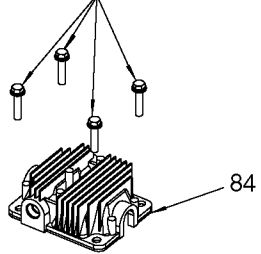

The picture shown is for reference only. It may differ from actual unit.

85 Torque 7-10 Ft-Lbs

Torque 100-120 In-Lbs