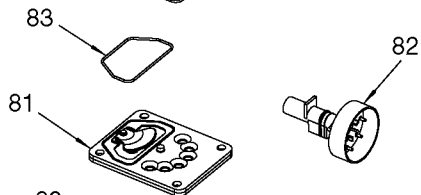

1 Torque 15-25 in.-lbs.

35 Torque 100-120 in.-lbs.

The picture shown is for reference only. It may differ from actual unit.

85 Torque 7-10 Ft-Lbs

Torque 100-120 In-Lbs

73 Torque 100-120 In-Lbs

## Parts List for 919-16551 Type 1

Item Number	Part Number	Description	Qty Required
1	ACG-408	ASSY FASTENER	3
2	N176201	SHROUD KIT	1
3	91895680	SCREW .250-20X.750 H	2
4	ACG-18	CUP SADDLE MOUNT	2
6	D24233	FILTER FOAM ROUND .7	1
7	5140118-36	GRIP .875 DIA	1
8	AC-0609	HANDLE P/L PAINTED	1
9	SSP-6021	BUSHING REDUCER 1/8-	1
11	Z-D27212	GAUGE 200PSI .125NPT	1
14	5140117-89	PRESSURE SWITCH	1
15	D20114	VALVE SAFETY 175 .25	1
17	D26615	CORD POWER ST 14GA 1	1
19	D24888	NIPPLE .25NPT X 2.5	1
20	N053094	NIPPLE	1
21	AC-0630	TUBE PRESSURE RELIEF	1
22	N008792	REGULATOR RPR KIT	1
22	D27253	REGULATOR 4PORT P2 L	1
23	A19513	BODY QC .250 IND .25	1
24	N286039	DRAIN VALVE	1
25	000000-00	No Longer Available	1
26	SSP-7811	ASSY NUT SLEEVE 1/4	2
27	A19712	VALVE CHECK 1/2NPT X	1
28	SSF-981	SCREW .250-14X.500 H	4
30	N176201	SHROUD KIT	1
30	000000-00	No Longer Available	1
31	SSP-7813	ASSY NUT SLEEVE 3/8	1
32	AC-0774	ISOLATOR 3PT MOUNT 6	3