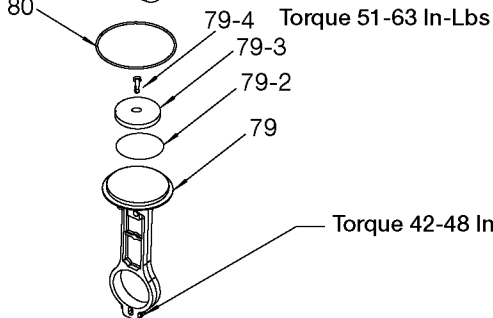

1 Torque 15-25 in.-lbs.

35 Torque 100-120 in.-lbs.

The picture shown is for reference only. It may differ from actual unit.

85 Torque 7-10 Ft-Lbs

Torque 100-120 In-Lbs

73 Torque 100-120 In-Lbs

## Parts List for 919-16551 Type 1

Item Number	Part Number	Description	Qty Required
33	AC-0292	TUBE OUTLET .375OD	1
34	SSP-7821-1	NUT .563-18 UNF HEX	1
35	SSG-3105	ORING 306/296ID 073/	1
36	000000-00	No Longer Available	1
45	LA-3069	LABEL CRAFTSMAN	1
46	LA-3027	LABEL DRAIN TANK ENG	1
47	LA-3108	LABEL HOT SURFACE EN	1
48	SST-107	BUMPER RECESSED RUBB	2
49	SSF-630	SCREW .250-20X1.50 H	2
50	A13282	LABEL APP DUTY SEARS	1
51	D23067	WHEEL PNEUMATIC 10IN	2
52	D23574	BOLT .375-16X3.40 UN	2
53	SSF-8080-ZN	NUT .375-16 UNC-2B H	1
70	SSF-586	SCREW .250-20X.750 U	1
72	AC-0108	FAN 5.75 DIA	1
73	SSF-615	SCREW .250-20X1.25 U	1
74	Z-AC-0140	ASSY ECCENTRIC BEARI	1
76	000000-00	No Longer Available	1
78	KK-4835	KIT CONNECTING ROD L	1
79	KK-4835	KIT CONNECTING ROD L	1
79	KK-4835	KIT CONNECTING ROD L	1
79	ACG-29	CAP CONNECTING ROD C	1
79	SSF-3158-1	SCREW #10-24X.750 TH	1
80	SSG-8156	ORING 2.759/2.719ID	1
81	Z-AC-0032	ASSY VALVE PLATE	1
82	CAC-1371	MUFFLER SINGLE CYL R	1
83	ACG-45	ORING P/L HEAD	1