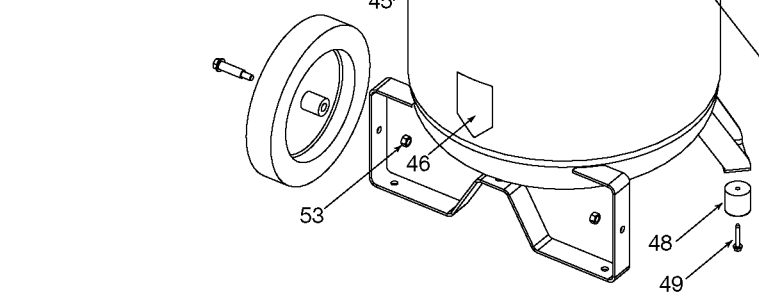

1 Torque 15-25 in.-lbs.

35 Torque 100-120 in.-lbs.

The picture shown is for reference only. It may differ from actual unit.

85 Torque 7-10 Ft-Lbs

Torque 100-120 In-Lbs

73 Torque 100-120 In-Lbs

## Parts List for 919-16551 Type 1

Item Number	Part Number	Description	Qty Required
1	ACG-408	ASSY FASTENER	3
2	N176201	SHROUD KIT	1
3	91895680	SCREW .250-20X.750 H	2
4	ACG-18	CUP SADDLE MOUNT	2
6	D24233	FILTER FOAM ROUND .7	1
7	5140118-36	GRIP .875 DIA	1
8	AC-0609	HANDLE P/L PAINTED	1
9	SSP-6021	BUSHING REDUCER 1/8-	1
11	Z-D27212	GAUGE 200PSI .125NPT	1
14	5140117-89	PRESSURE SWITCH	1
15	D20114	VALVE SAFETY 175 .25	1
17	D26615	CORD POWER ST 14GA 1	1
19	D24888	NIPPLE .25NPT X 2.5	1
20	N053094	NIPPLE	1
21	AC-0630	TUBE PRESSURE RELIEF	1
22	N008792	REGULATOR RPR KIT	1
22	D27253	REGULATOR 4PORT P2 L	1
23	A19513	BODY QC .250 IND .25	1
24	N286039	DRAIN VALVE	1
25	000000-00	No Longer Available	1
26	SSP-7811	ASSY NUT SLEEVE 1/4	2
27	A19712	VALVE CHECK 1/2NPT X	1
28	SSF-981	SCREW .250-14X.500 H	4
30	N176201	SHROUD KIT	1
30	000000-00	No Longer Available	1
31	SSP-7813	ASSY NUT SLEEVE 3/8	1
32	AC-0774	ISOLATOR 3PT MOUNT 6	3