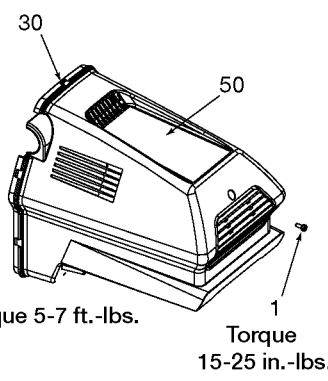

1 Torque 15-25 in.-lbs.

35 Torque 100-120 in.-lbs.

The picture shown is for reference only. It may differ from actual unit.

85 Torque 7-10 Ft-Lbs

Torque 100-120 In-Lbs

73 Torque 100-120 In-Lbs

## Parts List for 919-16551 Type 1

Item Number	Part Number	Description	Qty Required
1	ACG-408	ASSY FASTENER	3
2	N176201	SHROUD KIT	1
3	91895680	SCREW .250-20X.750 H	2
4	ACG-18	CUP SADDLE MOUNT	2
6	D24233	FILTER FOAM ROUND .7	1
7	5140118-36	GRIP .875 DIA	1
8	AC-0609	HANDLE P/L PAINTED	1
9	SSP-6021	BUSHING REDUCER 1/8-	1
11	Z-D27212	GAUGE 200PSI .125NPT	1
14	5140117-89	PRESSURE SWITCH	1
15	D20114	VALVE SAFETY 175 .25	1
17	D26615	CORD POWER ST 14GA 1	1
19	D24888	NIPPLE .25NPT X 2.5	1
20	N053094	NIPPLE	1
21	AC-0630	TUBE PRESSURE RELIEF	1
22	N008792	REGULATOR RPR KIT	1
22	D27253	REGULATOR 4PORT P2 L	1
23	A19513	BODY QC .250 IND .25	1
24	N286039	DRAIN VALVE	1
25	000000-00	No Longer Available	1
26	SSP-7811	ASSY NUT SLEEVE 1/4	2
27	A19712	VALVE CHECK 1/2NPT X	1
28	SSF-981	SCREW .250-14X.500 H	4
30	N176201	SHROUD KIT	1
30	000000-00	No Longer Available	1
31	SSP-7813	ASSY NUT SLEEVE 3/8	1
32	AC-0774	ISOLATOR 3PT MOUNT 6	3