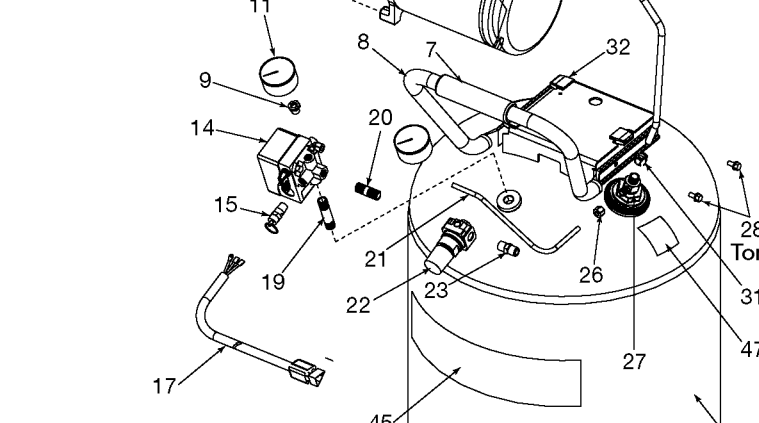

35 Torque 100-120 in.-lbs.