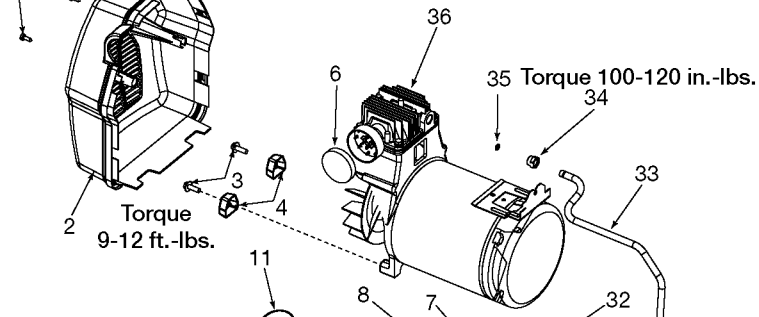

1 Torque 15-25 in.-lbs.

35 Torque 100-120 in.-lbs.

The picture shown is for reference only. It may differ from actual unit.

85 Torque 7-10 Ft-Lbs

Torque 100-120 In-Lbs

73 Torque 100-120 In-Lbs

## Parts List for 919-16551 Type 1

Item Number	Part Number	Description	Qty Required
1	ACG-408	ASSY FASTENER	3
2	N176201	SHROUD KIT	1
3	91895680	SCREW .250-20X.750 H	2
4	ACG-18	CUP SADDLE MOUNT	2
6	D24233	FILTER FOAM ROUND .7	1
7	5140118-36	GRIP .875 DIA	1
8	AC-0609	HANDLE P/L PAINTED	1
9	SSP-6021	BUSHING REDUCER 1/8-	1
11	Z-D27212	GAUGE 200PSI .125NPT	1
14	5140117-89	PRESSURE SWITCH	1
15	D20114	VALVE SAFETY 175 .25	1
17	D26615	CORD POWER ST 14GA 1	1
19	D24888	NIPPLE .25NPT X 2.5	1
20	N053094	NIPPLE	1
21	AC-0630	TUBE PRESSURE RELIEF	1
22	N008792	REGULATOR RPR KIT	1
22	D27253	REGULATOR 4PORT P2 L	1
23	A19513	BODY QC .250 IND .25	1
24	N286039	DRAIN VALVE	1
25	000000-00	No Longer Available	1
26	SSP-7811	ASSY NUT SLEEVE 1/4	2
27	A19712	VALVE CHECK 1/2NPT X	1
28	SSF-981	SCREW .250-14X.500 H	4
30	N176201	SHROUD KIT	1
30	000000-00	No Longer Available	1
31	SSP-7813	ASSY NUT SLEEVE 3/8	1
32	AC-0774	ISOLATOR 3PT MOUNT 6	3