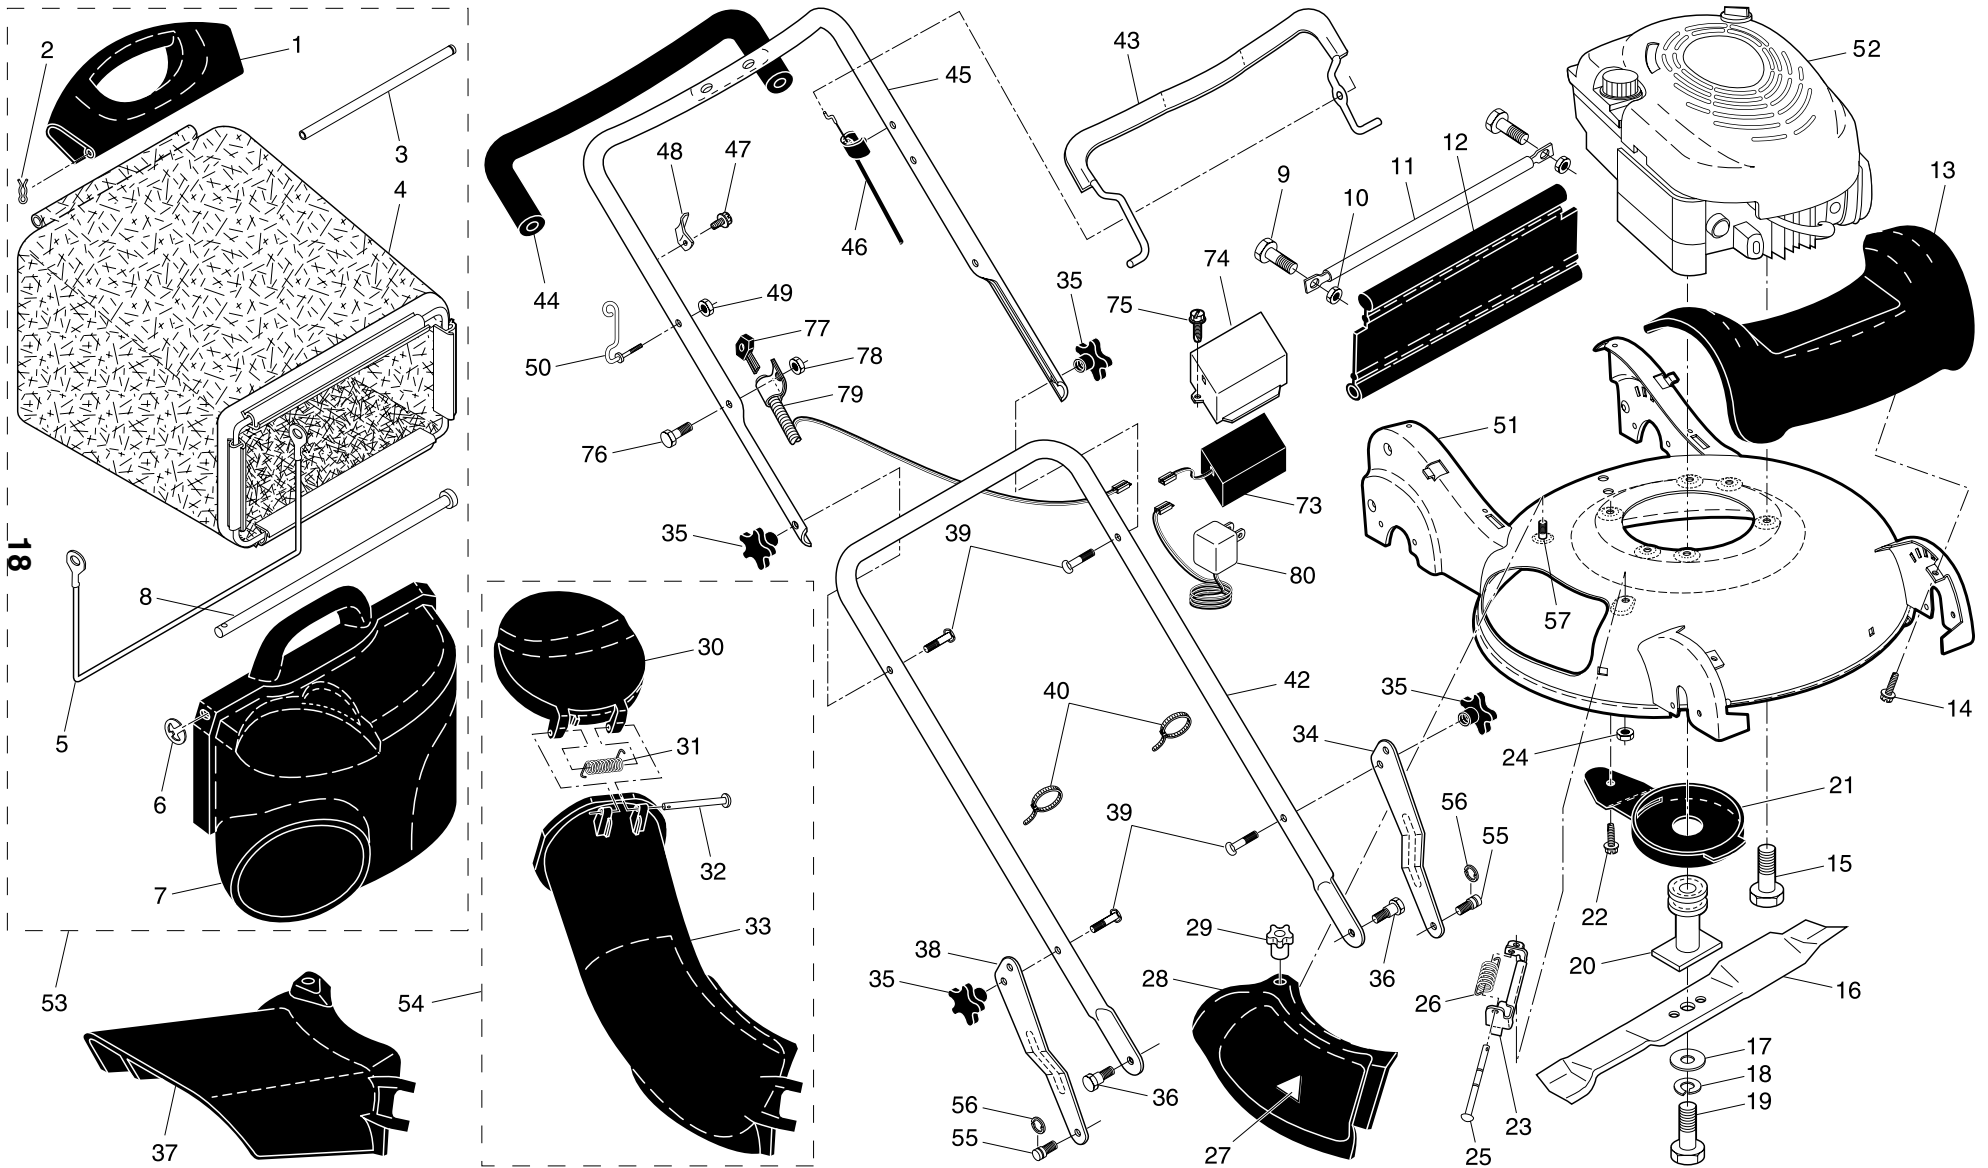

ROTARY LAWN MOWER - - MODEL NUMBER 917.375950

ROTARY LAWN MOWER - - MODEL NUMBER 917.375950

KEY NO.	PART NO.	DESCRIPTION	KEY NO.	PART NO.	DESCRIPTION
1	190582	Handle, Grassbag, Rear	36	183465	Bolt, Shoulder
2	65322	Hairpin Cotter	37	185996	Deflector, Discharge
3	183483	Rod, Rear Handle, Grassbag	38	190621	Adjustment Bracket, Lower Handle, RH
4	194736	Grassbag	39	191574	Bolt, Handle
5	188506	Frame, Grassbag	40	66426	Wire Tie
6	12000014	ERing	42	187096	Handle Assembly, Lower
7	190581	Door, Grassbag	43	186298	Bail, Control
8	183479	Rod, Pivot	44	182748	Grip, Foam
9	72140405	Bolt	45	186296	Handle Assembly, Upper (Includes Foam Grip)
10	73800400	Nut, Hex	46	164322	Cable, Engine Zone Control
11	190692	Tube, Rear Skirt	47	750634	Screw
12	196474	Skirt, Rear	48	125203	Bracket, Upstop
13	190519	Cover, Front	49	132004	Nut, Hex 1/4-20
14	184572	Screw, Hex Washer Head	50	188501	Rope Guide
15	150406	Bolt, Engine Mounting	51	189792	Kit, Housing
16	189028	Blade, 21"	52	- - -	Engine, Briggs & Stratton, Model No. 125K05-0499-E1 (For engine service and replacement parts, call Briggs & Stratton at 1-800-233-3723)
17	851074	Washer, Hardened			
18	850263	Washer, Lock			
19	191760	Bolt, Hex Head, Grade 8	53	194735	Grassbag Assembly, Complete (Consists of Key Numbers 18)
20	186766	Adapter, Blade			
21	190516	Debris Shield	54	189014	Discharge Chute Assembly, Complete (Consists of Key Numbers 30 through 33)
22	17600406	Screw, Hex Head, Serrated			
23	183609	Mounting Bracket, Mulcher Door	55	188628	Stud, Shoulder, T45
24	751152	Nut, Hex	56	12000058	ERing, T45
25	183445	Rod, Hinge	57	188634	Stud, Threaded 1/420 x 5/8
26	183446	Spring, Mulcher Door	73	196355	Battery
27	107339	Decal, Danger	74	196942	Box, Battery
28	190515	Mulcher Door	75	17411312	Screw, Hex Washer Head #13 x 3/4
29	183447	Knob	76	186159	Screw, Hex Head 1/4-20 x 2-11/64
30	190580	Door, Discharge Chute	77	180331	Key
31	183478	Spring, Door, Discharge Chute	78	132004	Nut, Hex, Flangelock 1/4-20
32	183445	Rod, Door, Discharge Chute	79	194134	Control, Electric Start (Includes Key)
33	190578	Discharge Chute, Plastic	80	190097	Charger, Battery
34	190619	Adjustment Bracket, Lower Handle, LH	--	162300	Decal, Warning (not shown)
35	185588	Knob, Star	--	196578	Owner's Manual

NOTE: All component dimensions given in U.S. inches. 1 inch = 25.4 mm.

IMPORTANT: Use only Original Equipment Manufacturer (O.E.M.) replacement parts. Failure to do so could be hazardous, damage your lawn mower and void your warranty.