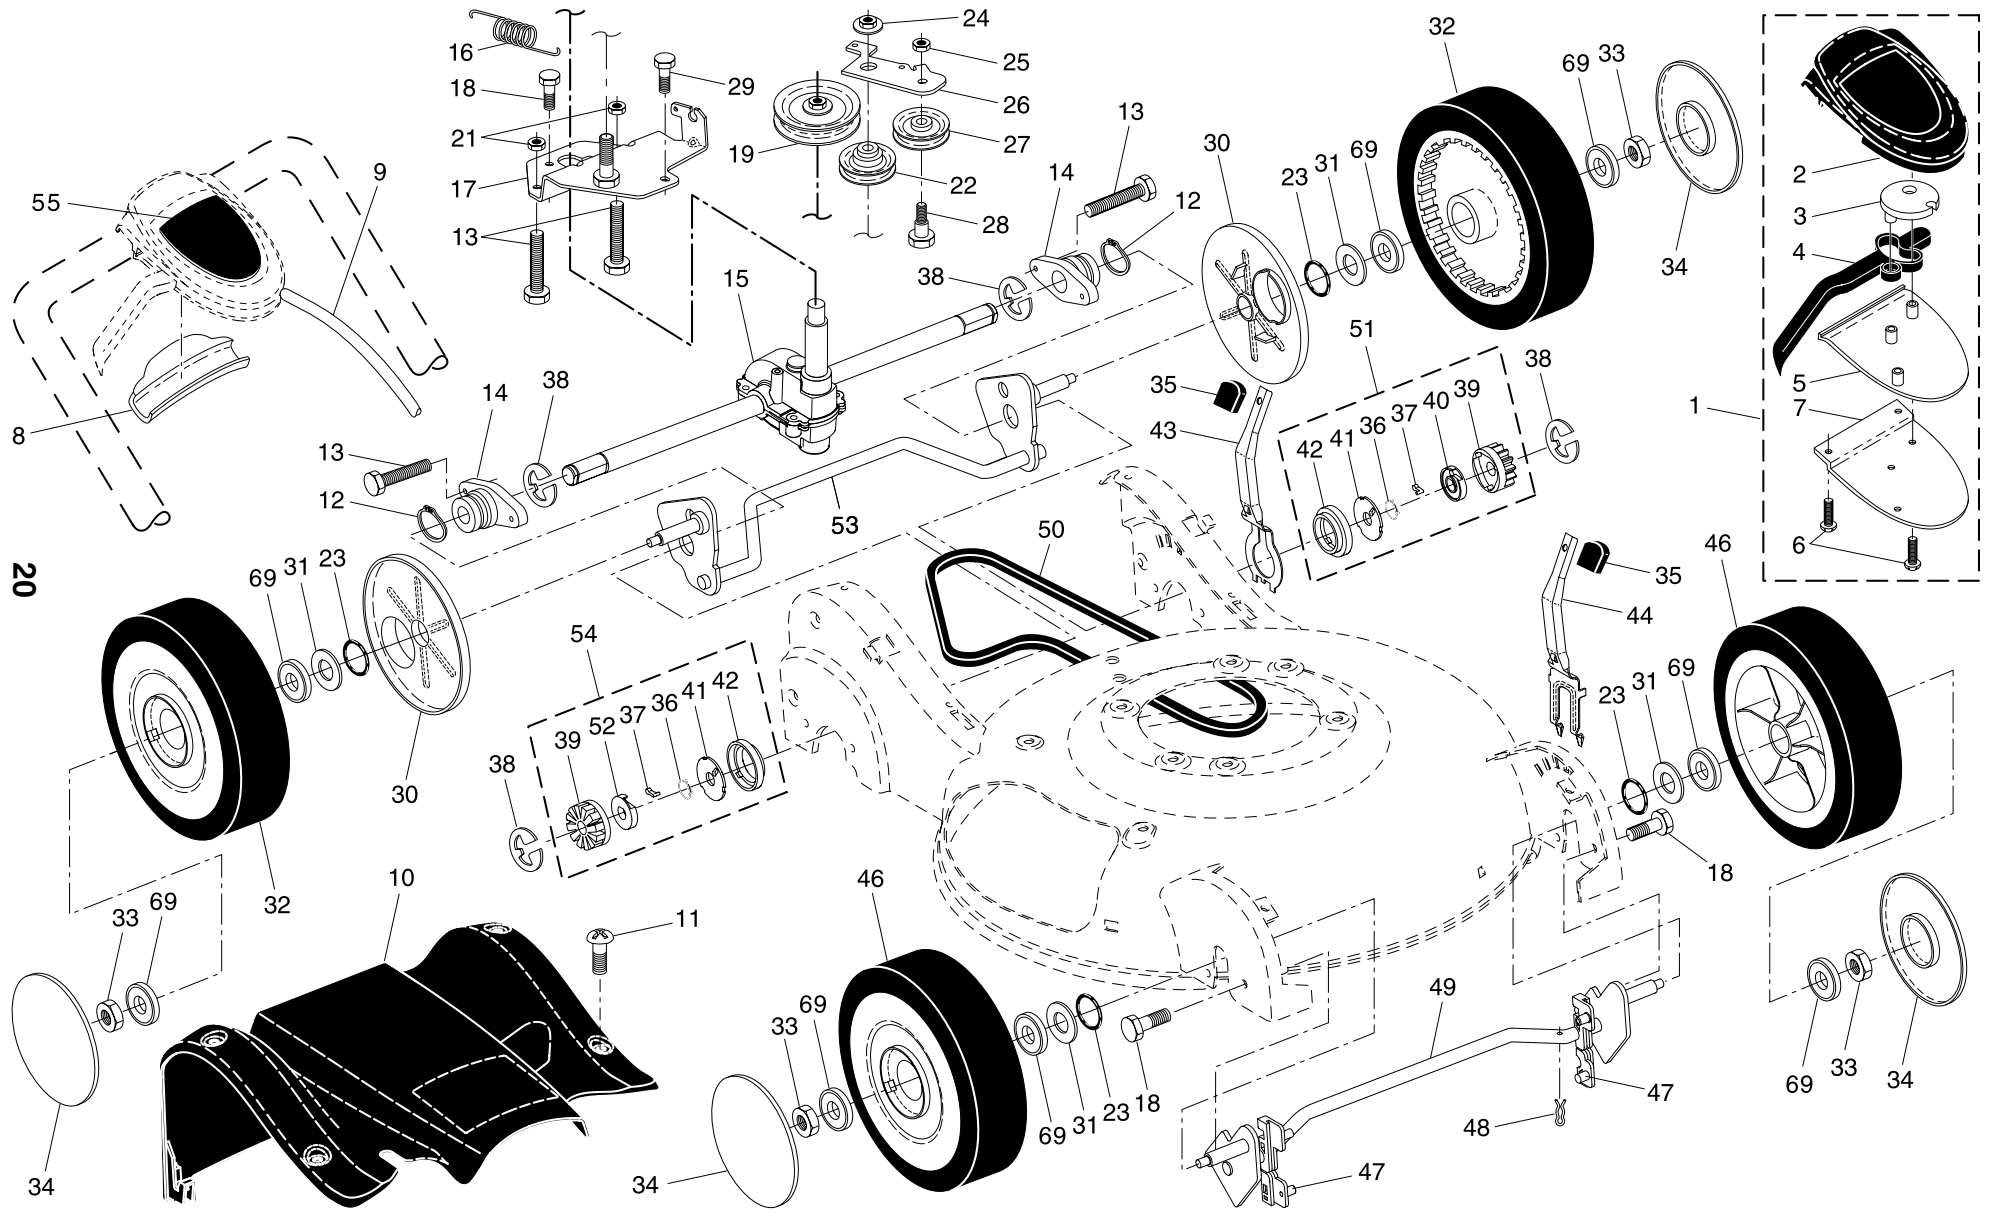

ROTARY LAWN MOWER - - MODEL NUMBER 917.375950

ROTARY LAWN MOWER - - MODEL NUMBER 917.375950

KEY NO.	PART NO.	DESCRIPTION	KEY NO.	PART NO.	DESCRIPTION
1	197012	Drive Control Assembly, Complete (Consists of Key Numbers 2 through 7)	29	17060410	Screw 1/4-20 x 1-1/16
2	195761	Cover, Drive Control, Top	30	183457	Cover, Dust, Wheel
3	187353	Pulley, Drive Control	31	88348	Washer, Flat 3/8
4	190037	Lever, Drive Control (blue)	32	192619	Wheel Assembly, Rear 9 x 2-1/4
5	195762	Cover, Drive Control, Bottom	33	83923	Nut, Hex
6	181698	Screw, Torx Head #8-5/8	34	183695	Hubcap
7	187097	Bracket, Mounting, Drive Control	35	185994	Knob
8	186297	Cap, Drive Control, Bottom	36	188291	Spring, Torsion
9	197011	Cable, Drive Control	37	175098	Pawl
10	196956	Cover Assembly, Drive	38	12000058	ERing
11	184571	Screw	39	175103	Gear
12	12000012	Ring, Retaining	40	175105	Retainer, Drive, LH
13	183450	Screw	41	175104	Disc, Drive
14	187120	Bearing / Axle Support	42	184172	Seal, Friction
15	188294	Gear Case Assembly (See Breakdown)	43	190520	Lever, Selector, Wheel Height, Rear
16	194124	Spring, Return	44	190518	Lever, Selector, Wheel Height, Front
17	196822	Bracket, Gear Case / Drive Pulley	45	163409	Screw
18	163409	Screw	46	192230	Wheel Assembly, Front 9 x 2-1/4
19	194128	Pulley, Drive	47	183438	Bushing, Front Axle
21	132004	Nut, Hex	48	169675	Retainer, Hairpin Cotter
22	193791	Pulley Assembly, VGroove	49	196469	Torque Shaft Assembly, Front
23	188152	ORing	50	183688	Belt, Drive
24	145212	Nut, Hex, Flangelock	51	188331	Pinion Assembly, LH
25	73930500	Nut, Hex, Lock	52	175102	Retainer, Drive, RH
26	196542	Idler Arm	53	195995	Rear Axle Assembly
27	166043	Pulley, Idler	54	188330	Pinion Assembly, RH
28	160829	Bolt, Hex Head, Shoulder	55	189074	Decal, Drive Control
			69	751068	Bearing, Ball (Wheel)

NOTE: All component dimensions given in U.S. inches. 1 inch = 25.4 mm.

IMPORTANT: Use only Original Equipment Manufacturer (O.E.M.) replacement parts. Failure to do so could be hazardous, damage your lawn mower and void your warranty.