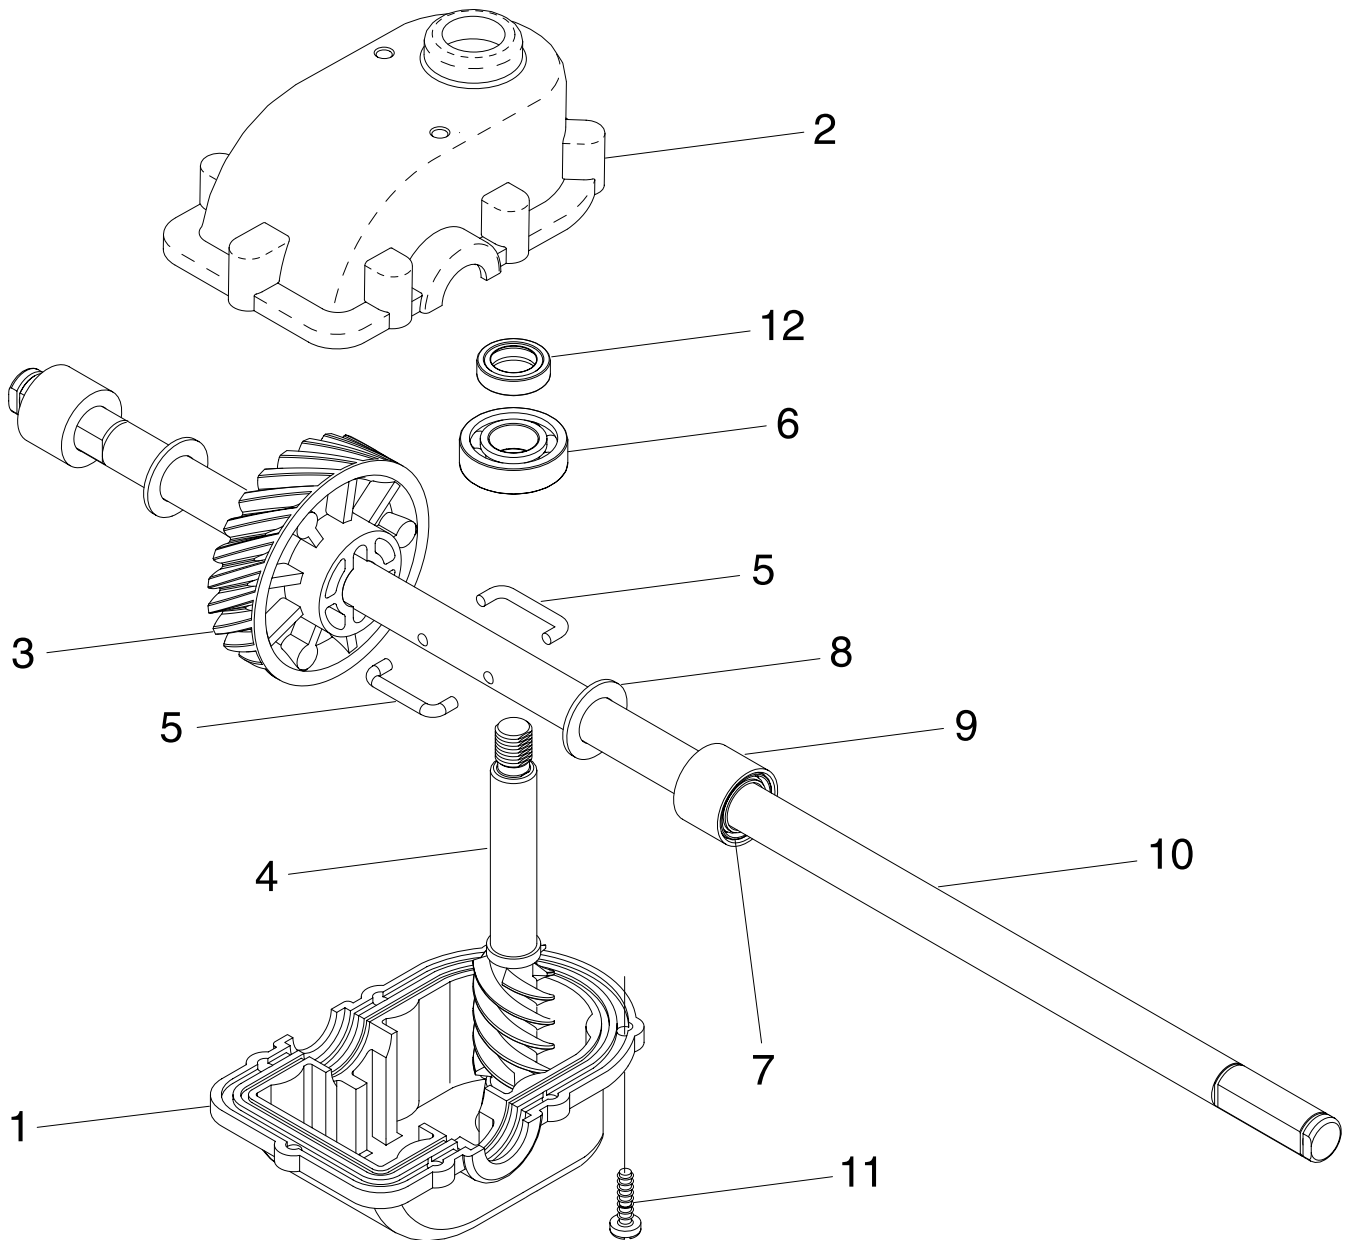

**ROTARY LAWN MOWER - - MODEL NUMBER 917.375950
GEAR CASE ASSEMBLY - - PART NUMBER 188294**

KEY NO.	PART NO.	DESCRIPTION
1	187530	Case, Lower
2	191245	Case, Upper
3	187532	Gear, 24 Teeth
4	191246	Shaft, Worm
5	183505	Wireform
6	183506	Bearing, Ball
7	183508	Seal, Output Shaft
8	183509	Washer
9	183511	Bushing
10	191247	Shaft, Output
11	183513	Screw
12	183514	Seal, Worm Shaft
--	750369	Grease, Texaco Starplex Premium 1 (Do not substitute) (1.4 ounce capacity)

NOTE: All component dimensions given in U.S. inches. 1 inch = 25.4 mm. **IMPORTANT:** Use only Original Equipment Manufacturer (O.E.M.) replacement parts. Failure to do so could be hazardous, damage your lawn mower and void your warranty.