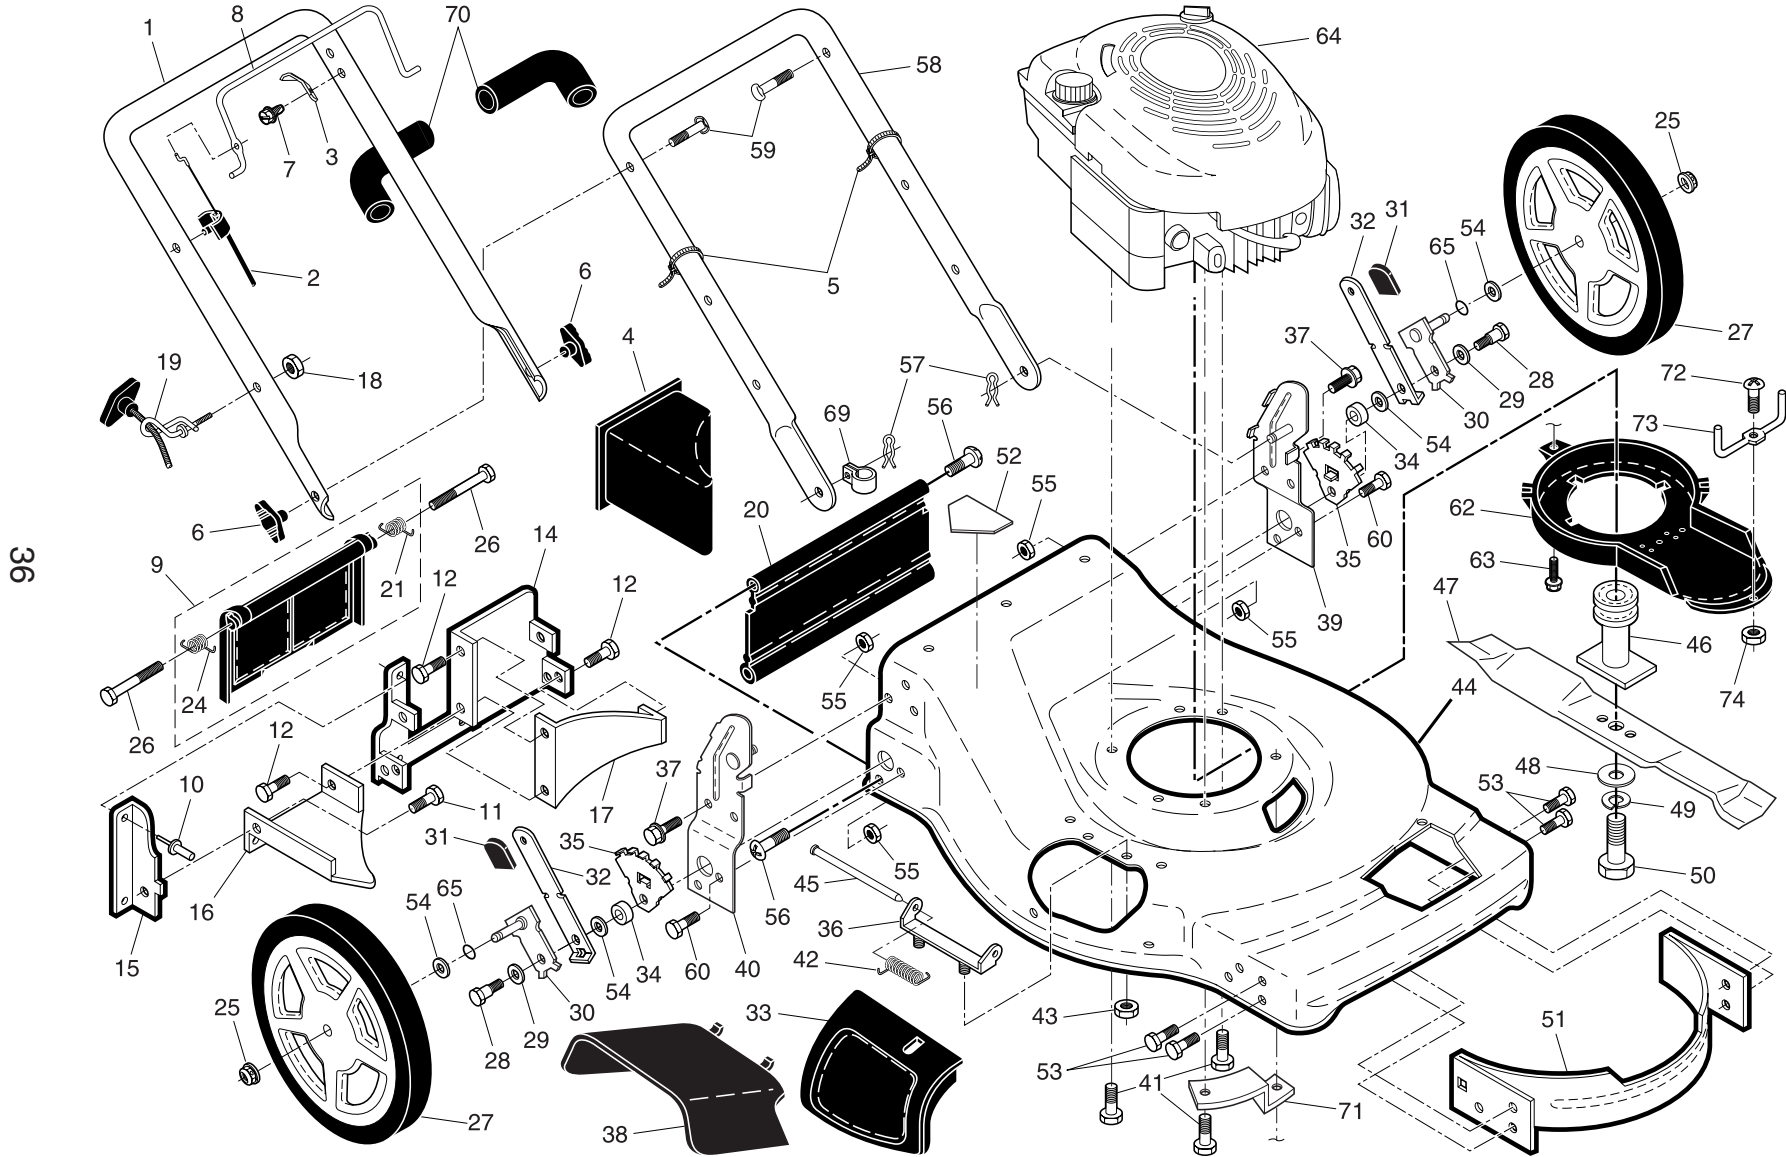

HUSQVARNA ROTARY LAWN MOWER - - MODEL NUMBER 917.375820

REPAIR PARTS

HUSQVARNA ROTARY LAWN MOWER - - MODEL NUMBER 917.375820

KEY NO.	PART NO.	DESCRIPTION	KEY NO.	PART NO.	DESCRIPTION	KEY NO.	PART NO.	DESCRIPTION
1	196403	Upper Handle Assembly (Includes Foam Grip)	30	180413X004	Axle Arm Assembly	56	88652	Screw, Hinge 1/4-20 x 1-1/4
2	183567	Engine Zone Control Cable	31	189808X418	Selector Knob	57	51793	Hairpin Cotter
3	850733X004	Bracket, Upstop	32	198169X004	Selector Spring	58	151590X498	Lower Handle
4	166649	Mulcher Plug	33	189917X418	Mulcher Door	59	191574	Handle Bolt
5	66426	Wire Tie	34	146630	Spacer	60	74760612	Bolt, Hex Head 3/8-16 x 3/4
6	189713X418	Handle Knob	35	700325X007	Wheel Adjusting Bracket	62	199314	Debris Shield
7	750634	Screw	36	175735	Hinge Bracket Assembly	63	192325	Screw, Debris Shield
8	194580X422	Control Bar	37	150078	Screw, Sems, Thread Cutting 5/16-18 x 3/4	64	- - -	Engine, Briggs & Stratton, Model No. 125K02-0654-E1 (For engine service and replacement parts, call Briggs & Stratton at 1-800-233-3723)
9	193679	Rear Door Assembly (Includes Springs)	38	402574X418	Discharge Deflector	65	197480	O-Ring
10	128415	Pop Rivet	39	195915X479	Handle Bracket Assembly, LH	69	197991	Clip, Cable
11	150050	Screw, Self-Tapping #10-24 x 5/8	40	195914X479	Handle Bracket Assembly, RH	70	182748	Foam Grip
37	12	54583	12	54583	Screw, Hex Head, Sems 1/4-20 x 1/2	71	188839X004	Mounting Bracket, DebrisShield
14	195622X479	Back Plate	41	150406	Bolt, Hex Head, Engine 3/8-16	72	182227	Screw #8
15	700365X479	Side Baffle	42	193000	Spring, Torsion	73	197162	Belt Keeper
16	176655X479	Discharge Baffle	43	73800400	Nut, Hex, Nylock	74	182228	Nut, Hex
17	140661X479	Rear Baffle	44	197556	Kit, Lawn Mower Housing (Includes Key #14, 15 and 51)	- -	161058	Warning Decal (not shown)
18	132004	Keps Locknut 1/4-20	45	175650	Rod, Hinge	- -	402735	Owner's Manual
19	194788	Rope Guide	46	194037	Blade Adapter / Pulley	Available accessories not included with mower:		
20	189008	Rear Skirt	47	141114	Blade, 22"	- -	71 33623	Gas Can (2.5 Gallon Container)
21	170938	Spring, Rear Door, LH	48	851074	Washer, Hardened	- -	71 33500	Fuel Stabilizer
24	170939	Spring, Rear Door, RH	49	850263	Washer, Helical	- -	71 33000	SAE 30W Oil (20 Ounce Bottle)
25	145212	Nut, Hex, Flanged	50	851084	Screw, Machine, Hex Head 3/8-24 x 1-3/8 Grade 8			
26	184193	Bolt, Rear Door	51	170031	Front Baffle			
27	193906X460	Wheel & Tire Assembly, Rear	52	85463	Danger Decal			
28	142748	Bolt, Shoulder 3/8-16 x 1	53	17600406	Screw			
29	61651	Washer, Belleville	54	88348	Washer, Flat			
			55	751592	Locknut, Hex 3/8-16			

NOTE: All component dimensions given in U.S. inches. 1 inch = 25.4 mm.

IMPORTANT: Use only Original Equipment Manufacturer (O.E.M.) replacement parts. Failure to do so could be hazardous, damage your lawn mower and void your warranty.