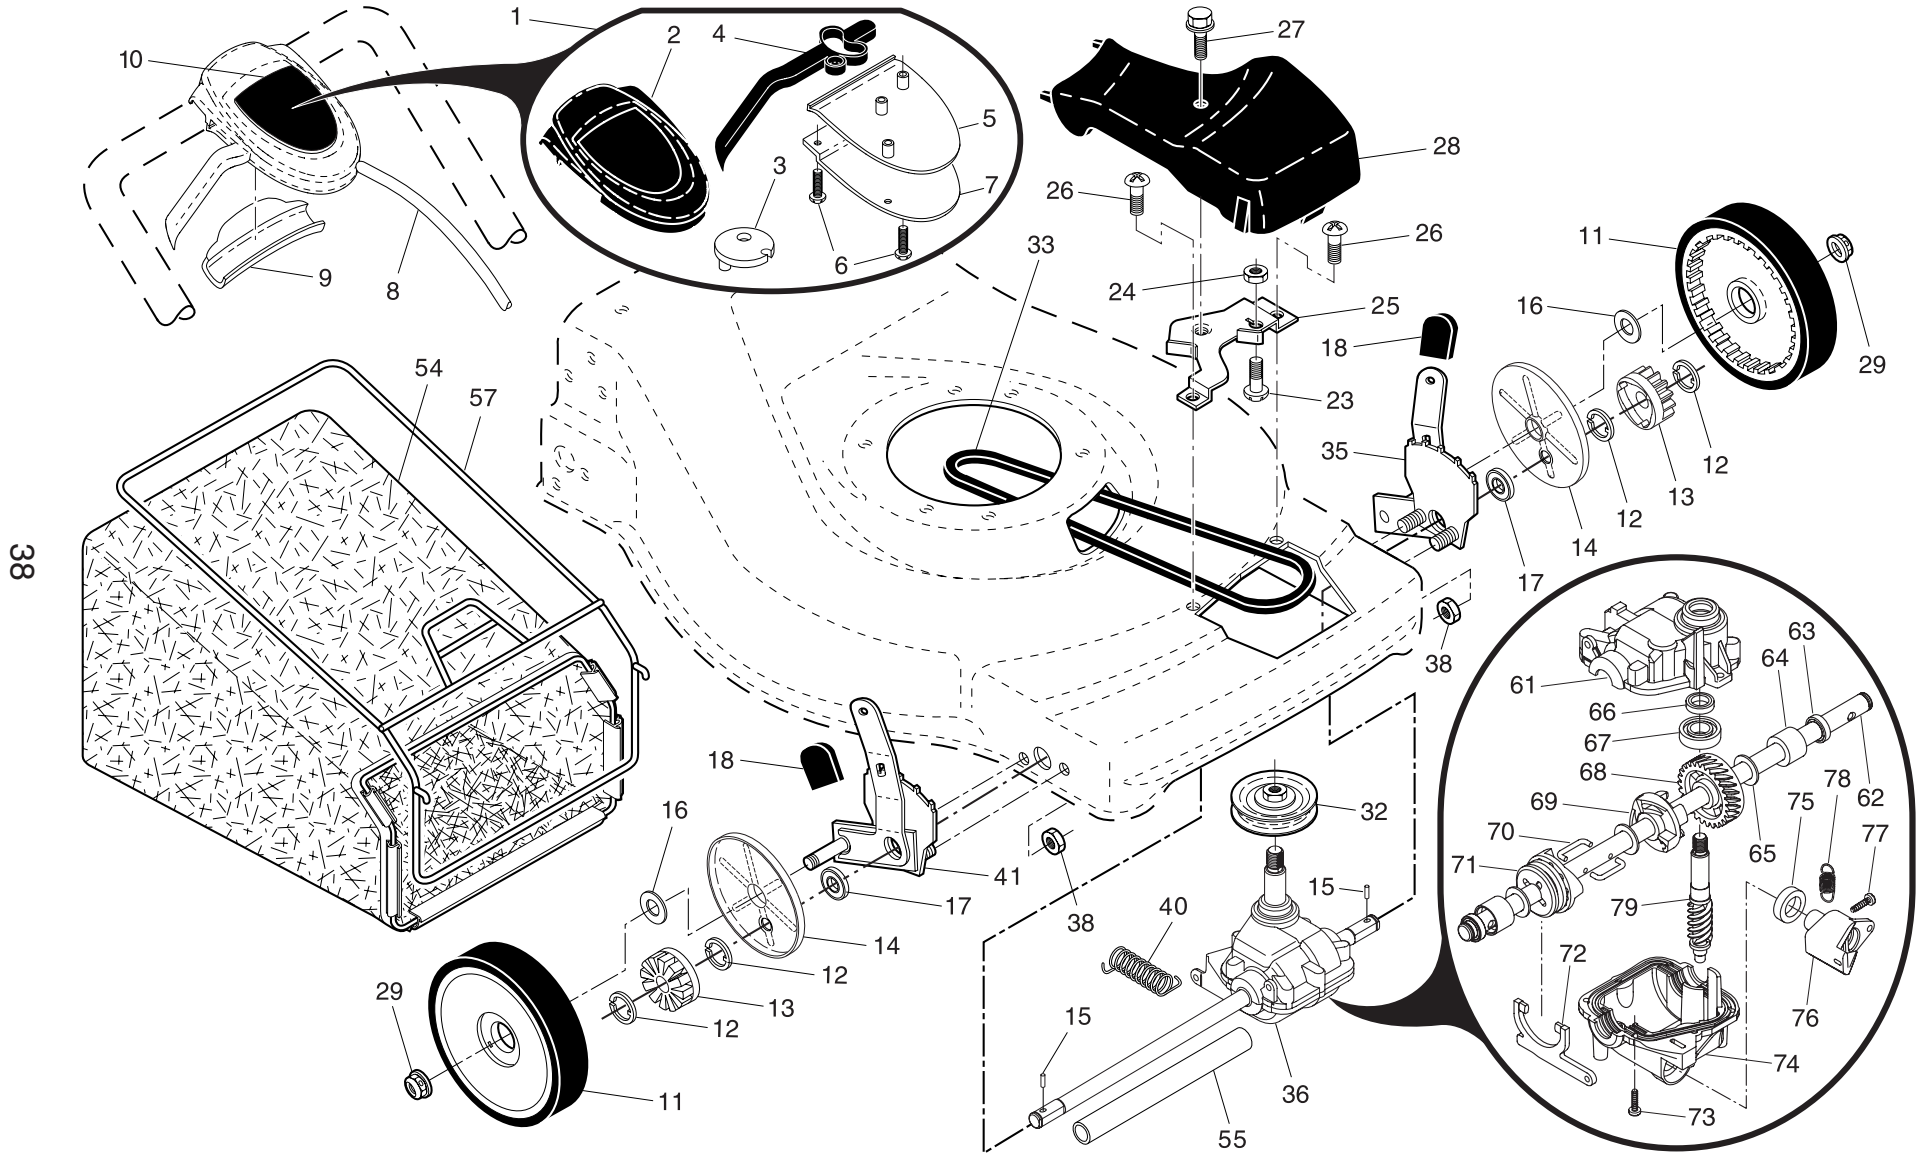

NOTE: All component dimensions given in U.S. inches. 1 inch = 25.4 mm.

IMPORTANT: Use only Original Equipment Manufacturer (O.E.M.) replacement parts. Failure to do so could be hazardous, damage your lawn mower and void your warranty.

HUSQVARNA ROTARY LAWN MOWER - - MODEL NUMBER 917.375820

HUSQVARNA ROTARY LAWN MOWER - - MODEL NUMBER 917.375820

KEY NO.	PART NO.	DESCRIPTION	KEY NO.	PART NO.	DESCRIPTION
1	404142	Drive Control Assembly (Includes Cable)	36	191636	Gearcase Assembly, Complete
2	195745	Cover, Drive Control, Top	38	73800400	Locknut, Hex 1/4-20
3	187353	Pulley	40	192849	Spring
4	190039	Lever, Drive Control	41	195107	Kit, Wheel Adjuster, RH (Includes Knob and Bearing)
5	195744	Cover, Drive Control, Bottom			
6	186198	Screw, Torx Head #8 x 5/8	54	401189	Grassbag Assembly
7	400235X479	Mounting Bracket, Drive Control	55	86012	Driveshaft Cover
8	197195	Cable, Drive Control	57	189680	Frame, Grassbag
9	184987	Cap, Drive Control, Bottom	61	196886	Case, Upper
10	189074	Decal, Drive Control	62	197057	Shaft, Output
11	193912X460	Wheel & Tire Assembly	63	183508	Seal, Output Shaft
12	12000058	E-Ring	64	183511	Bushing
13	750003	Gear, Pinion	65	183509	Washer
14	189403	Dust Cover	66	183514	Seal, Worm Shaft
15	191017	Pawl, Drive	67	183506	Bearing, Ball
16	67725	Washer, Flat 3/8	68	183499	Gear, 27 Teeth
17	191039	Bearing, Wheel Adjuster	69	196884	Fixed Dog Clutch
18	196401	Selector Knob	70	183505	Wireform
23	88652	Screw 1/4-20 x 1-1/4	71	196883	Movable Dog Clutch
24	191730	Nut, Hex	72	196882	Fork
25	197163X479	Belt Guide Bracket	73	183513	Screw, Case
26	192325	Screw	74	196881	Case, Lower
27	175262	Pan Head Tapping Screw #10-24 x 2-3/4	75	196880	Seal, Lever
28	194407X418	Drive Cover	76	196879	Lever
29	83923	Locknut, Hex	77	196878	Screw, Lever
32	194018	Drive Pulley	78	196877	Spring
33	196857	V-Belt	79	183502	Shaft, Worm
35	195110	Kit, Wheel Adjuster, LH (Includes Knob and Bearing)			