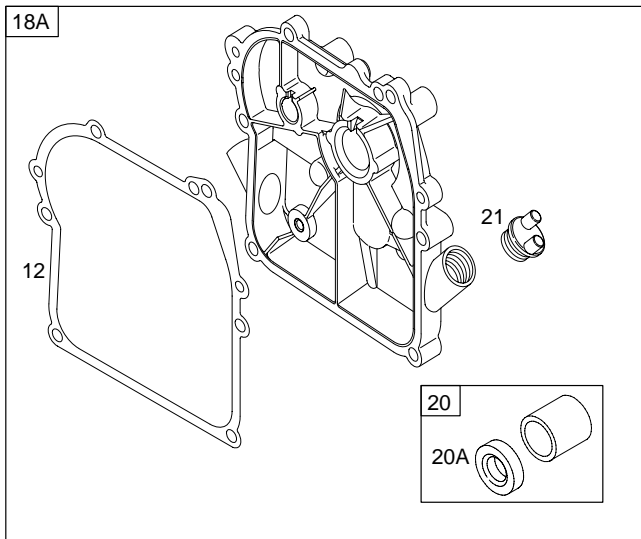

10

1058 OWNER'S MANUAL

1330 REPAIR MANUAL

13

1019 LABEL KIT

1036 EMISSIONS LABEL

91400

REF. NO.	PART NO.	DESCRIPTION	REF. NO.	PART NO.	DESCRIPTION	REF. NO.	PART NO.	DESCRIPTION
1	694161	Cylinder Assembly	23	692009	Flywheel	29	699655	Rod-Connecting (Standard)
2	399269	Kit -Bushing/Seal (Magneto Side)	24	222698	Key-Flywheel			(Used After Code Date 05051800).
3	★299819	Seal-Oil (Magneto Side)	25	790908	Piston Assembly (Standard) (Used After Code Date 05051800).			----- Note -----
5	790169	Head-Cylinder						294367 Rod-Connecting (Standard) (Used Before Code Date 05051900).
7	★∅698717	Gasket-Cylinder Head						
8	699448	Breather Assembly						
9	695890	Gasket-Breather (Used After Code Date 03031900).						
9A	★∅27549	Gasket-Breather (Used Before Code Date 03032000).	26	790909	Ring Set (Standard) (Used After Code Date 05051800).	30	691719	Dipper-Connecting Rod
10	691666	Screw (Breather Assembly)				32	691664	Screw (Connecting Rod)
11A	691246	Tube-Breather				33	497871	Valve-Exhaust
12	★692218	Gasket-Crankcase (.015" Standard) ----- Note -----				34	296677	Valve-Intake
		★270895 Gasket-Crankcase (.005")				35	690520	Spring-Valve (Intake)
		★270896 Gasket-Crankcase (.009")				36	690520	Spring-Valve (Exhaust)
13	691640	Screw (Cylinder Head)	27	691588	Lock-Piston Pin	37	690463	Guard-Flywheel
14	690361	Stud (Cylinder Head) (Used in Positions 6 and 8)	28	699659	Pin-Piston (Standard) (Used After Code Date 05051800).	40	692194	Retainer-Valve
14A	690361	Stud (Cylinder Head) (Used in Positions 4, 6 and 8) Used on Type No(s). 0130.				45	691762	Tappet-Valve
15	691686	Plug-Oil Drain				46	691998	Camshaft
16	791473	Crankshaft				50	691922	Manifold-Intake
18A	496903	Cover-Crankcase				51	★∅692283	Gasket-Intake
20	★691356	Seal-Oil (PTO Side)				51A	★273113	Gasket-Intake
20A	★299819	Seal-Oil (PTO Side)				54	691689	Screw (Intake Manifold)
21	281658	Cap-Oil Fill				55	692144	Housing-Rewind Starter
22	691129	Screw (Crankcase Cover) (1 1/4" Long) ----- Note -----				58	691921	Rope-Starter
		693732 Screw (Crankcase Cover) (Used in Positions 1 and 6) (7/8" Long) Used on Type No(s). 0120, 0130.				60	691915	Grip-Starter Rope
						65	690837	Screw (Rewind Starter)
						73	694018	Screen-Rotating (Used Before Code Date 04032900).
						73A	699850	Screen-Rotating (Used After Code Date 04032800).
						78	690364	Screw (Flywheel Guard)