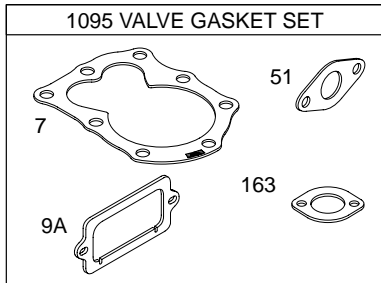

10

1058 OWNER'S MANUAL

1330 REPAIR MANUAL

13