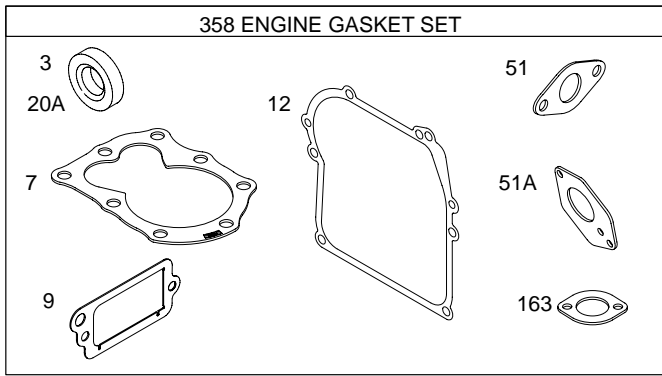

10

1058 OWNER'S MANUAL

1330 REPAIR MANUAL

13