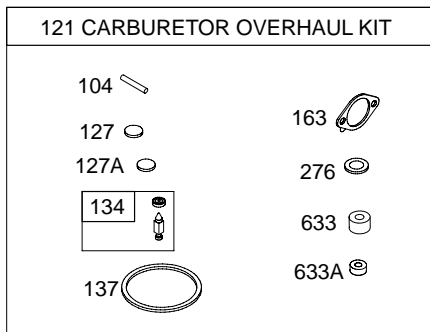

10

1058 OWNER'S MANUAL

1330 REPAIR MANUAL

13

1019 LABEL KIT

1036 EMISSIONS LABEL

91400

REF. NO.	PART NO.	DESCRIPTION	REF. NO.	PART NO.	DESCRIPTION	REF. NO.	PART NO.	DESCRIPTION
1	694161	Cylinder Assembly	23	692009	Flywheel	29	699655	Rod-Connecting (Standard)
2	399269	Kit -Bushing/Seal (Magneto Side)	24	222698	Key-Flywheel			(Used After Code Date 05051800).
3	★299819	Seal-Oil (Magneto Side)	25	790908	Piston Assembly (Standard) (Used After Code Date 05051800).			----- Note -----
5	790169	Head-Cylinder						294367 Rod-Connecting (Standard) (Used Before Code Date 05051900).
7	★∅698717	Gasket-Cylinder Head						
8	699448	Breather Assembly						
9	695890	Gasket-Breather (Used After Code Date 03031900).						
9A	★∅27549	Gasket-Breather (Used Before Code Date 03032000).	26	790909	Ring Set (Standard) (Used After Code Date 05051800).	30	691719	Dipper-Connecting Rod
10	691666	Screw (Breather Assembly)				32	691664	Screw (Connecting Rod)
11A	691246	Tube-Breather				33	497871	Valve-Exhaust
12	★692218	Gasket-Crankcase (.015" Standard) ----- Note -----				34	296677	Valve-Intake
		★270895 Gasket-Crankcase (.005")				35	690520	Spring-Valve (Intake)
		★270896 Gasket-Crankcase (.009")				36	690520	Spring-Valve (Exhaust)
13	691640	Screw (Cylinder Head)	27	691588	Lock-Piston Pin	37	690463	Guard-Flywheel
14	690361	Stud (Cylinder Head) (Used in Positions 6 and 8)	28	699659	Pin-Piston (Standard) (Used After Code Date 05051800).	40	692194	Retainer-Valve
14A	690361	Stud (Cylinder Head) (Used in Positions 4, 6 and 8) Used on Type No(s). 0130.				45	691762	Tappet-Valve
15	691686	Plug-Oil Drain				46	691998	Camshaft
16	791473	Crankshaft				50	691922	Manifold-Intake
18A	496903	Cover-Crankcase				51	★∅692283	Gasket-Intake
20	★691356	Seal-Oil (PTO Side)				51A	★273113	Gasket-Intake
20A	★299819	Seal-Oil (PTO Side)				54	691689	Screw (Intake Manifold)
21	281658	Cap-Oil Fill				55	692144	Housing-Rewind Starter
22	691129	Screw (Crankcase Cover) (1 1/4" Long) ----- Note -----				58	691921	Rope-Starter
		693732 Screw (Crankcase Cover) (Used in Positions 1 and 6) (7/8" Long) Used on Type No(s). 0120, 0130.				60	691915	Grip-Starter Rope
						65	690837	Screw (Rewind Starter)
						73	694018	Screen-Rotating (Used Before Code Date 04032900).
						73A	699850	Screen-Rotating (Used After Code Date 04032800).
						78	690364	Screw (Flywheel Guard)