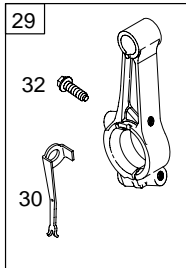

10

1058 OWNER'S MANUAL

1330 REPAIR MANUAL

13

1019 LABEL KIT

1036 EMISSIONS LABEL

91400

REF. NO.	PART NO.	DESCRIPTION	REF. NO.	PART NO.	DESCRIPTION	REF. NO.	PART NO.	DESCRIPTION
1	694161	Cylinder Assembly	23	692009	Flywheel	29	699655	Rod-Connecting (Standard)
2	399269	Kit -Bushing/Seal (Magneto Side)	24	222698	Key-Flywheel			(Used After Code Date 05051800).
3	★299819	Seal-Oil (Magneto Side)	25	790908	Piston Assembly (Standard) (Used After Code Date 05051800).			----- Note -----
5	790169	Head-Cylinder						294367 Rod-Connecting (Standard) (Used Before Code Date 05051900).
7	★∅698717	Gasket-Cylinder Head						
8	699448	Breather Assembly						
9	695890	Gasket-Breather (Used After Code Date 03031900).						
9A	★∅27549	Gasket-Breather (Used Before Code Date 03032000).	26	790909	Ring Set (Standard) (Used After Code Date 05051800).	30	691719	Dipper-Connecting Rod
10	691666	Screw (Breather Assembly)				32	691664	Screw (Connecting Rod)
11A	691246	Tube-Breather				33	497871	Valve-Exhaust
12	★692218	Gasket-Crankcase (.015" Standard) ----- Note -----				34	296677	Valve-Intake
		★270895 Gasket-Crankcase (.005")				35	690520	Spring-Valve (Intake)
		★270896 Gasket-Crankcase (.009")				36	690520	Spring-Valve (Exhaust)
13	691640	Screw (Cylinder Head)	27	691588	Lock-Piston Pin	37	690463	Guard-Flywheel
14	690361	Stud (Cylinder Head) (Used in Positions 6 and 8)	28	699659	Pin-Piston (Standard) (Used After Code Date 05051800).	40	692194	Retainer-Valve
14A	690361	Stud (Cylinder Head) (Used in Positions 4, 6 and 8) Used on Type No(s). 0130.				45	691762	Tappet-Valve
15	691686	Plug-Oil Drain				46	691998	Camshaft
16	791473	Crankshaft				50	691922	Manifold-Intake
18A	496903	Cover-Crankcase				51	★∅692283	Gasket-Intake
20	★691356	Seal-Oil (PTO Side)				51A	★273113	Gasket-Intake
20A	★299819	Seal-Oil (PTO Side)				54	691689	Screw (Intake Manifold)
21	281658	Cap-Oil Fill				55	692144	Housing-Rewind Starter
22	691129	Screw (Crankcase Cover) (1 1/4" Long) ----- Note -----				58	691921	Rope-Starter
		693732 Screw (Crankcase Cover) (Used in Positions 1 and 6) (7/8" Long) Used on Type No(s). 0120, 0130.				60	691915	Grip-Starter Rope
						65	690837	Screw (Rewind Starter)
						73	694018	Screen-Rotating (Used Before Code Date 04032900).
						73A	699850	Screen-Rotating (Used After Code Date 04032800).
						78	690364	Screw (Flywheel Guard)