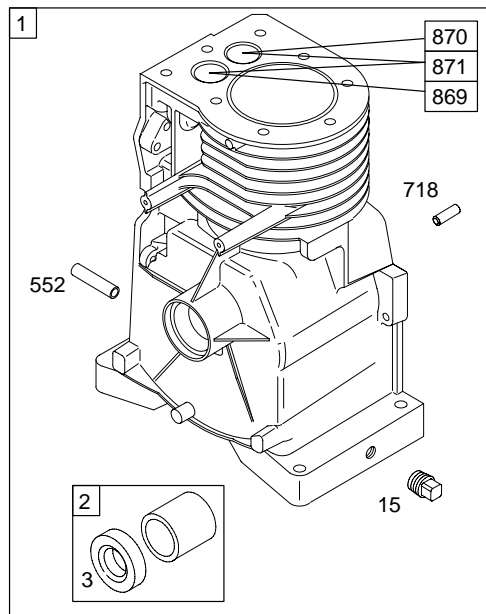

10

1058 OWNER'S MANUAL

1330 REPAIR MANUAL

13

1019 LABEL KIT

1036 EMISSIONS LABEL

91400

REF. NO.	PART NO.	DESCRIPTION	REF. NO.	PART NO.	DESCRIPTION	REF. NO.	PART NO.	DESCRIPTION
1	694161	Cylinder Assembly	23	692009	Flywheel	29	699655	Rod-Connecting (Standard)
2	399269	Kit -Bushing/Seal (Magneto Side)	24	222698	Key-Flywheel			(Used After Code Date 05051800).
3	★299819	Seal-Oil (Magneto Side)	25	790908	Piston Assembly (Standard) (Used After Code Date 05051800).			----- Note -----
5	790169	Head-Cylinder						294367 Rod-Connecting (Standard) (Used Before Code Date 05051900).
7	★∅698717	Gasket-Cylinder Head						
8	699448	Breather Assembly						
9	695890	Gasket-Breather (Used After Code Date 03031900).						
9A	★∅27549	Gasket-Breather (Used Before Code Date 03032000).	26	790909	Ring Set (Standard) (Used After Code Date 05051800).	30	691719	Dipper-Connecting Rod
10	691666	Screw (Breather Assembly)				32	691664	Screw (Connecting Rod)
11A	691246	Tube-Breather				33	497871	Valve-Exhaust
12	★692218	Gasket-Crankcase (.015" Standard) ----- Note -----				34	296677	Valve-Intake
		★270895 Gasket-Crankcase (.005")				35	690520	Spring-Valve (Intake)
		★270896 Gasket-Crankcase (.009")				36	690520	Spring-Valve (Exhaust)
13	691640	Screw (Cylinder Head)	27	691588	Lock-Piston Pin	37	690463	Guard-Flywheel
14	690361	Stud (Cylinder Head) (Used in Positions 6 and 8)	28	699659	Pin-Piston (Standard) (Used After Code Date 05051800).	40	692194	Retainer-Valve
14A	690361	Stud (Cylinder Head) (Used in Positions 4, 6 and 8) Used on Type No(s). 0130.				45	691762	Tappet-Valve
15	691686	Plug-Oil Drain				46	691998	Camshaft
16	791473	Crankshaft				50	691922	Manifold-Intake
18A	496903	Cover-Crankcase				51	★∅692283	Gasket-Intake
20	★691356	Seal-Oil (PTO Side)				51A	★273113	Gasket-Intake
20A	★299819	Seal-Oil (PTO Side)				54	691689	Screw (Intake Manifold)
21	281658	Cap-Oil Fill				55	692144	Housing-Rewind Starter
22	691129	Screw (Crankcase Cover) (1 1/4" Long) ----- Note -----				58	691921	Rope-Starter
		693732 Screw (Crankcase Cover) (Used in Positions 1 and 6) (7/8" Long) Used on Type No(s). 0120, 0130.				60	691915	Grip-Starter Rope
						65	690837	Screw (Rewind Starter)
						73	694018	Screen-Rotating (Used Before Code Date 04032900).
						73A	699850	Screen-Rotating (Used After Code Date 04032800).
						78	690364	Screw (Flywheel Guard)