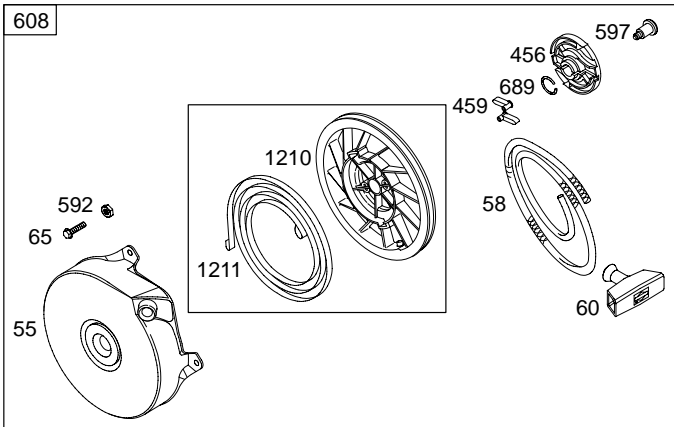

10

1058 OWNER'S MANUAL

1330 REPAIR MANUAL

13

1019 LABEL KIT

1036 EMISSIONS LABEL

91400

REF. NO.	PART NO.	DESCRIPTION	REF. NO.	PART NO.	DESCRIPTION	REF. NO.	PART NO.	DESCRIPTION
1	694161	Cylinder Assembly	23	692009	Flywheel	29	699655	Rod-Connecting (Standard)
2	399269	Kit -Bushing/Seal (Magneto Side)	24	222698	Key-Flywheel			(Used After Code Date 05051800).
3	★299819	Seal-Oil (Magneto Side)	25	790908	Piston Assembly (Standard) (Used After Code Date 05051800).			----- Note -----
5	790169	Head-Cylinder						294367 Rod-Connecting (Standard) (Used Before Code Date 05051900).
7	★∅698717	Gasket-Cylinder Head						
8	699448	Breather Assembly						
9	695890	Gasket-Breather (Used After Code Date 03031900).						
9A	★∅27549	Gasket-Breather (Used Before Code Date 03032000).	26	790909	Ring Set (Standard) (Used After Code Date 05051800).	30	691719	Dipper-Connecting Rod
10	691666	Screw (Breather Assembly)				32	691664	Screw (Connecting Rod)
11A	691246	Tube-Breather				33	497871	Valve-Exhaust
12	★692218	Gasket-Crankcase (.015" Standard) ----- Note -----				34	296677	Valve-Intake
		★270895 Gasket-Crankcase (.005")				35	690520	Spring-Valve (Intake)
		★270896 Gasket-Crankcase (.009")				36	690520	Spring-Valve (Exhaust)
13	691640	Screw (Cylinder Head)	27	691588	Lock-Piston Pin	37	690463	Guard-Flywheel
14	690361	Stud (Cylinder Head) (Used in Positions 6 and 8)	28	699659	Pin-Piston (Standard) (Used After Code Date 05051800).	40	692194	Retainer-Valve
14A	690361	Stud (Cylinder Head) (Used in Positions 4, 6 and 8) Used on Type No(s). 0130.				45	691762	Tappet-Valve
15	691686	Plug-Oil Drain				46	691998	Camshaft
16	791473	Crankshaft				50	691922	Manifold-Intake
18A	496903	Cover-Crankcase				51	★∅692283	Gasket-Intake
20	★691356	Seal-Oil (PTO Side)				51A	★273113	Gasket-Intake
20A	★299819	Seal-Oil (PTO Side)				54	691689	Screw (Intake Manifold)
21	281658	Cap-Oil Fill				55	692144	Housing-Rewind Starter
22	691129	Screw (Crankcase Cover) (1 1/4" Long) ----- Note -----				58	691921	Rope-Starter
		693732 Screw (Crankcase Cover) (Used in Positions 1 and 6) (7/8" Long) Used on Type No(s). 0120, 0130.				60	691915	Grip-Starter Rope
						65	690837	Screw (Rewind Starter)
						73	694018	Screen-Rotating (Used Before Code Date 04032900).
						73A	699850	Screen-Rotating (Used After Code Date 04032800).
						78	690364	Screw (Flywheel Guard)