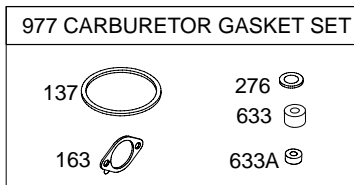

10

1058 OWNER'S MANUAL

1330 REPAIR MANUAL

13

1019 LABEL KIT

1036 EMISSIONS LABEL

91400

REF. NO.	PART NO.	DESCRIPTION	REF. NO.	PART NO.	DESCRIPTION	REF. NO.	PART NO.	DESCRIPTION
1	694161	Cylinder Assembly	23	692009	Flywheel	29	699655	Rod-Connecting (Standard)
2	399269	Kit -Bushing/Seal (Magneto Side)	24	222698	Key-Flywheel			(Used After Code Date 05051800).
3	★299819	Seal-Oil (Magneto Side)	25	790908	Piston Assembly (Standard) (Used After Code Date 05051800).			----- Note -----
5	790169	Head-Cylinder						294367 Rod-Connecting (Standard) (Used Before Code Date 05051900).
7	★∅698717	Gasket-Cylinder Head						
8	699448	Breather Assembly						
9	695890	Gasket-Breather (Used After Code Date 03031900).						
9A	★∅27549	Gasket-Breather (Used Before Code Date 03032000).	26	790909	Ring Set (Standard) (Used After Code Date 05051800).	30	691719	Dipper-Connecting Rod
10	691666	Screw (Breather Assembly)				32	691664	Screw (Connecting Rod)
11A	691246	Tube-Breather				33	497871	Valve-Exhaust
12	★692218	Gasket-Crankcase (.015" Standard) ----- Note -----				34	296677	Valve-Intake
		★270895 Gasket-Crankcase (.005")				35	690520	Spring-Valve (Intake)
		★270896 Gasket-Crankcase (.009")				36	690520	Spring-Valve (Exhaust)
13	691640	Screw (Cylinder Head)	27	691588	Lock-Piston Pin	37	690463	Guard-Flywheel
14	690361	Stud (Cylinder Head) (Used in Positions 6 and 8)	28	699659	Pin-Piston (Standard) (Used After Code Date 05051800).	40	692194	Retainer-Valve
14A	690361	Stud (Cylinder Head) (Used in Positions 4, 6 and 8) Used on Type No(s). 0130.				45	691762	Tappet-Valve
15	691686	Plug-Oil Drain				46	691998	Camshaft
16	791473	Crankshaft				50	691922	Manifold-Intake
18A	496903	Cover-Crankcase				51	★∅692283	Gasket-Intake
20	★691356	Seal-Oil (PTO Side)				51A	★273113	Gasket-Intake
20A	★299819	Seal-Oil (PTO Side)				54	691689	Screw (Intake Manifold)
21	281658	Cap-Oil Fill				55	692144	Housing-Rewind Starter
22	691129	Screw (Crankcase Cover) (1 1/4" Long) ----- Note -----				58	691921	Rope-Starter
		693732 Screw (Crankcase Cover) (Used in Positions 1 and 6) (7/8" Long) Used on Type No(s). 0120, 0130.				60	691915	Grip-Starter Rope
						65	690837	Screw (Rewind Starter)
						73	694018	Screen-Rotating (Used Before Code Date 04032900).
						73A	699850	Screen-Rotating (Used After Code Date 04032800).
						78	690364	Screw (Flywheel Guard)