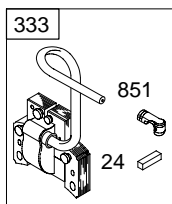

10

1058 OWNER'S MANUAL

1330 REPAIR MANUAL

13

1019 LABEL KIT

1036 EMISSIONS LABEL

91400

REF. NO.	PART NO.	DESCRIPTION	REF. NO.	PART NO.	DESCRIPTION	REF. NO.	PART NO.	DESCRIPTION
1	694161	Cylinder Assembly	23	692009	Flywheel	29	699655	Rod-Connecting (Standard)
2	399269	Kit -Bushing/Seal (Magneto Side)	24	222698	Key-Flywheel			(Used After Code Date 05051800).
3	★299819	Seal-Oil (Magneto Side)	25	790908	Piston Assembly (Standard) (Used After Code Date 05051800).			----- Note -----
5	790169	Head-Cylinder						294367 Rod-Connecting (Standard) (Used Before Code Date 05051900).
7	★∅698717	Gasket-Cylinder Head						
8	699448	Breather Assembly						
9	695890	Gasket-Breather (Used After Code Date 03031900).						
9A	★∅27549	Gasket-Breather (Used Before Code Date 03032000).	26	790909	Ring Set (Standard) (Used After Code Date 05051800).	30	691719	Dipper-Connecting Rod
10	691666	Screw (Breather Assembly)				32	691664	Screw (Connecting Rod)
11A	691246	Tube-Breather				33	497871	Valve-Exhaust
12	★692218	Gasket-Crankcase (.015" Standard) ----- Note -----				34	296677	Valve-Intake
		★270895 Gasket-Crankcase (.005")				35	690520	Spring-Valve (Intake)
		★270896 Gasket-Crankcase (.009")				36	690520	Spring-Valve (Exhaust)
13	691640	Screw (Cylinder Head)	27	691588	Lock-Piston Pin	37	690463	Guard-Flywheel
14	690361	Stud (Cylinder Head) (Used in Positions 6 and 8)	28	699659	Pin-Piston (Standard) (Used After Code Date 05051800).	40	692194	Retainer-Valve
14A	690361	Stud (Cylinder Head) (Used in Positions 4, 6 and 8) Used on Type No(s). 0130.				45	691762	Tappet-Valve
15	691686	Plug-Oil Drain				46	691998	Camshaft
16	791473	Crankshaft				50	691922	Manifold-Intake
18A	496903	Cover-Crankcase				51	★∅692283	Gasket-Intake
20	★691356	Seal-Oil (PTO Side)				51A	★273113	Gasket-Intake
20A	★299819	Seal-Oil (PTO Side)				54	691689	Screw (Intake Manifold)
21	281658	Cap-Oil Fill				55	692144	Housing-Rewind Starter
22	691129	Screw (Crankcase Cover) (1 1/4" Long) ----- Note -----				58	691921	Rope-Starter
		693732 Screw (Crankcase Cover) (Used in Positions 1 and 6) (7/8" Long) Used on Type No(s). 0120, 0130.				60	691915	Grip-Starter Rope
						65	690837	Screw (Rewind Starter)
						73	694018	Screen-Rotating (Used Before Code Date 04032900).
						73A	699850	Screen-Rotating (Used After Code Date 04032800).
						78	690364	Screw (Flywheel Guard)