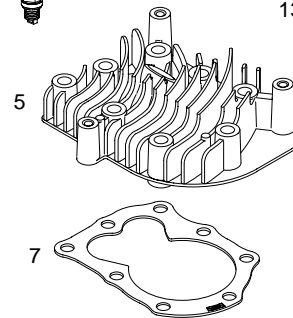

10

1058 OWNER'S MANUAL

1330 REPAIR MANUAL

13

1019 LABEL KIT

1036 EMISSIONS LABEL

91400

REF. NO.	PART NO.	DESCRIPTION	REF. NO.	PART NO.	DESCRIPTION	REF. NO.	PART NO.	DESCRIPTION
1	694161	Cylinder Assembly	23	692009	Flywheel	29	699655	Rod-Connecting (Standard)
2	399269	Kit -Bushing/Seal (Magneto Side)	24	222698	Key-Flywheel			(Used After Code Date 05051800).
3	★299819	Seal-Oil (Magneto Side)	25	790908	Piston Assembly (Standard) (Used After Code Date 05051800).			----- Note -----
5	790169	Head-Cylinder						294367 Rod-Connecting (Standard) (Used Before Code Date 05051900).
7	★∅698717	Gasket-Cylinder Head						
8	699448	Breather Assembly						
9	695890	Gasket-Breather (Used After Code Date 03031900).						
9A	★∅27549	Gasket-Breather (Used Before Code Date 03032000).	26	790909	Ring Set (Standard) (Used After Code Date 05051800).	30	691719	Dipper-Connecting Rod
10	691666	Screw (Breather Assembly)				32	691664	Screw (Connecting Rod)
11A	691246	Tube-Breather				33	497871	Valve-Exhaust
12	★692218	Gasket-Crankcase (.015" Standard) ----- Note -----				34	296677	Valve-Intake
		★270895 Gasket-Crankcase (.005")				35	690520	Spring-Valve (Intake)
		★270896 Gasket-Crankcase (.009")				36	690520	Spring-Valve (Exhaust)
13	691640	Screw (Cylinder Head)	27	691588	Lock-Piston Pin	37	690463	Guard-Flywheel
14	690361	Stud (Cylinder Head) (Used in Positions 6 and 8)	28	699659	Pin-Piston (Standard) (Used After Code Date 05051800).	40	692194	Retainer-Valve
14A	690361	Stud (Cylinder Head) (Used in Positions 4, 6 and 8) Used on Type No(s). 0130.				45	691762	Tappet-Valve
15	691686	Plug-Oil Drain				46	691998	Camshaft
16	791473	Crankshaft				50	691922	Manifold-Intake
18A	496903	Cover-Crankcase				51	★∅692283	Gasket-Intake
20	★691356	Seal-Oil (PTO Side)				51A	★273113	Gasket-Intake
20A	★299819	Seal-Oil (PTO Side)				54	691689	Screw (Intake Manifold)
21	281658	Cap-Oil Fill				55	692144	Housing-Rewind Starter
22	691129	Screw (Crankcase Cover) (1 1/4" Long) ----- Note -----				58	691921	Rope-Starter
		693732 Screw (Crankcase Cover) (Used in Positions 1 and 6) (7/8" Long) Used on Type No(s). 0120, 0130.				60	691915	Grip-Starter Rope
						65	690837	Screw (Rewind Starter)
						73	694018	Screen-Rotating (Used Before Code Date 04032900).
						73A	699850	Screen-Rotating (Used After Code Date 04032800).
						78	690364	Screw (Flywheel Guard)