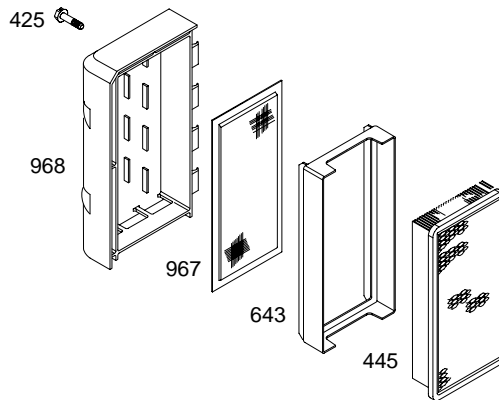

10

1058 OWNER'S MANUAL

1330 REPAIR MANUAL

13

1019 LABEL KIT

1036 EMISSIONS LABEL

91400

REF. NO.	PART NO.	DESCRIPTION	REF. NO.	PART NO.	DESCRIPTION	REF. NO.	PART NO.	DESCRIPTION
1	694161	Cylinder Assembly	23	692009	Flywheel	29	699655	Rod-Connecting (Standard)
2	399269	Kit -Bushing/Seal (Magneto Side)	24	222698	Key-Flywheel			(Used After Code Date 05051800).
3	★299819	Seal-Oil (Magneto Side)	25	790908	Piston Assembly (Standard) (Used After Code Date 05051800).			----- Note -----
5	790169	Head-Cylinder						294367 Rod-Connecting (Standard) (Used Before Code Date 05051900).
7	★∅698717	Gasket-Cylinder Head						
8	699448	Breather Assembly						
9	695890	Gasket-Breather (Used After Code Date 03031900).						
9A	★∅27549	Gasket-Breather (Used Before Code Date 03032000).	26	790909	Ring Set (Standard) (Used After Code Date 05051800).	30	691719	Dipper-Connecting Rod
10	691666	Screw (Breather Assembly)				32	691664	Screw (Connecting Rod)
11A	691246	Tube-Breather				33	497871	Valve-Exhaust
12	★692218	Gasket-Crankcase (.015" Standard) ----- Note -----				34	296677	Valve-Intake
		★270895 Gasket-Crankcase (.005")				35	690520	Spring-Valve (Intake)
		★270896 Gasket-Crankcase (.009")				36	690520	Spring-Valve (Exhaust)
13	691640	Screw (Cylinder Head)	27	691588	Lock-Piston Pin	37	690463	Guard-Flywheel
14	690361	Stud (Cylinder Head) (Used in Positions 6 and 8)	28	699659	Pin-Piston (Standard) (Used After Code Date 05051800).	40	692194	Retainer-Valve
14A	690361	Stud (Cylinder Head) (Used in Positions 4, 6 and 8) Used on Type No(s). 0130.				45	691762	Tappet-Valve
15	691686	Plug-Oil Drain				46	691998	Camshaft
16	791473	Crankshaft				50	691922	Manifold-Intake
18A	496903	Cover-Crankcase				51	★∅692283	Gasket-Intake
20	★691356	Seal-Oil (PTO Side)				51A	★273113	Gasket-Intake
20A	★299819	Seal-Oil (PTO Side)				54	691689	Screw (Intake Manifold)
21	281658	Cap-Oil Fill				55	692144	Housing-Rewind Starter
22	691129	Screw (Crankcase Cover) (1 1/4" Long) ----- Note -----				58	691921	Rope-Starter
		693732 Screw (Crankcase Cover) (Used in Positions 1 and 6) (7/8" Long) Used on Type No(s). 0120, 0130.				60	691915	Grip-Starter Rope
						65	690837	Screw (Rewind Starter)
						73	694018	Screen-Rotating (Used Before Code Date 04032900).
						73A	699850	Screen-Rotating (Used After Code Date 04032800).
						78	690364	Screw (Flywheel Guard)