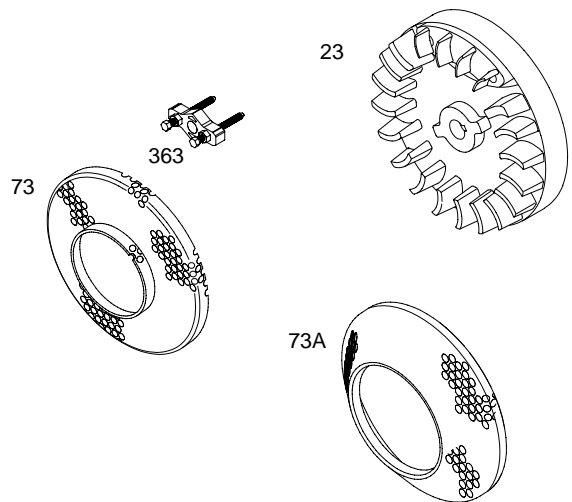

10

1058 OWNER'S MANUAL

1330 REPAIR MANUAL

13

1019 LABEL KIT

1036 EMISSIONS LABEL

91400

REF. NO.	PART NO.	DESCRIPTION	REF. NO.	PART NO.	DESCRIPTION	REF. NO.	PART NO.	DESCRIPTION
1	694161	Cylinder Assembly	23	692009	Flywheel	29	699655	Rod-Connecting (Standard)
2	399269	Kit -Bushing/Seal (Magneto Side)	24	222698	Key-Flywheel			(Used After Code Date 05051800).
3	★299819	Seal-Oil (Magneto Side)	25	790908	Piston Assembly (Standard) (Used After Code Date 05051800).			----- Note -----
5	790169	Head-Cylinder						294367 Rod-Connecting (Standard) (Used Before Code Date 05051900).
7	★∅698717	Gasket-Cylinder Head						
8	699448	Breather Assembly						
9	695890	Gasket-Breather (Used After Code Date 03031900).						
9A	★∅27549	Gasket-Breather (Used Before Code Date 03032000).	26	790909	Ring Set (Standard) (Used After Code Date 05051800).	30	691719	Dipper-Connecting Rod
10	691666	Screw (Breather Assembly)				32	691664	Screw (Connecting Rod)
11A	691246	Tube-Breather				33	497871	Valve-Exhaust
12	★692218	Gasket-Crankcase (.015" Standard) ----- Note -----				34	296677	Valve-Intake
		★270895 Gasket-Crankcase (.005")				35	690520	Spring-Valve (Intake)
		★270896 Gasket-Crankcase (.009")				36	690520	Spring-Valve (Exhaust)
13	691640	Screw (Cylinder Head)	27	691588	Lock-Piston Pin	37	690463	Guard-Flywheel
14	690361	Stud (Cylinder Head) (Used in Positions 6 and 8)	28	699659	Pin-Piston (Standard) (Used After Code Date 05051800).	40	692194	Retainer-Valve
14A	690361	Stud (Cylinder Head) (Used in Positions 4, 6 and 8) Used on Type No(s). 0130.				45	691762	Tappet-Valve
15	691686	Plug-Oil Drain				46	691998	Camshaft
16	791473	Crankshaft				50	691922	Manifold-Intake
18A	496903	Cover-Crankcase				51	★∅692283	Gasket-Intake
20	★691356	Seal-Oil (PTO Side)				51A	★273113	Gasket-Intake
20A	★299819	Seal-Oil (PTO Side)				54	691689	Screw (Intake Manifold)
21	281658	Cap-Oil Fill				55	692144	Housing-Rewind Starter
22	691129	Screw (Crankcase Cover) (1 1/4" Long) ----- Note -----				58	691921	Rope-Starter
		693732 Screw (Crankcase Cover) (Used in Positions 1 and 6) (7/8" Long) Used on Type No(s). 0120, 0130.				60	691915	Grip-Starter Rope
						65	690837	Screw (Rewind Starter)
						73	694018	Screen-Rotating (Used Before Code Date 04032900).
						73A	699850	Screen-Rotating (Used After Code Date 04032800).
						78	690364	Screw (Flywheel Guard)