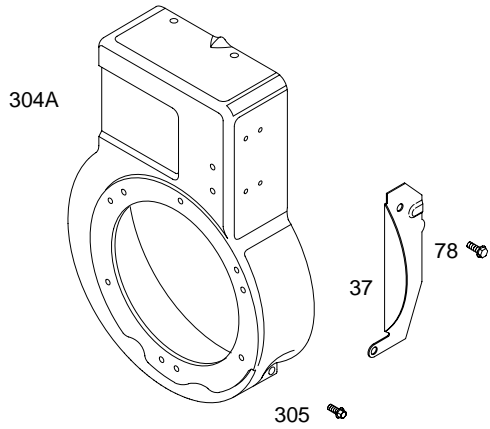

10

1058 OWNER'S MANUAL

1330 REPAIR MANUAL

13

1019 LABEL KIT

1036 EMISSIONS LABEL

91400

REF. NO.	PART NO.	DESCRIPTION	REF. NO.	PART NO.	DESCRIPTION	REF. NO.	PART NO.	DESCRIPTION
1	694161	Cylinder Assembly	23	692009	Flywheel	29	699655	Rod-Connecting (Standard)
2	399269	Kit -Bushing/Seal (Magneto Side)	24	222698	Key-Flywheel			(Used After Code Date 05051800).
3	★299819	Seal-Oil (Magneto Side)	25	790908	Piston Assembly (Standard) (Used After Code Date 05051800).			----- Note -----
5	790169	Head-Cylinder						294367 Rod-Connecting (Standard) (Used Before Code Date 05051900).
7	★∅698717	Gasket-Cylinder Head						
8	699448	Breather Assembly						
9	695890	Gasket-Breather (Used After Code Date 03031900).						
9A	★∅27549	Gasket-Breather (Used Before Code Date 03032000).	26	790909	Ring Set (Standard) (Used After Code Date 05051800).	30	691719	Dipper-Connecting Rod
10	691666	Screw (Breather Assembly)				32	691664	Screw (Connecting Rod)
11A	691246	Tube-Breather				33	497871	Valve-Exhaust
12	★692218	Gasket-Crankcase (.015" Standard) ----- Note -----				34	296677	Valve-Intake
		★270895 Gasket-Crankcase (.005")				35	690520	Spring-Valve (Intake)
		★270896 Gasket-Crankcase (.009")				36	690520	Spring-Valve (Exhaust)
13	691640	Screw (Cylinder Head)	27	691588	Lock-Piston Pin	37	690463	Guard-Flywheel
14	690361	Stud (Cylinder Head) (Used in Positions 6 and 8)	28	699659	Pin-Piston (Standard) (Used After Code Date 05051800).	40	692194	Retainer-Valve
14A	690361	Stud (Cylinder Head) (Used in Positions 4, 6 and 8) Used on Type No(s). 0130.				45	691762	Tappet-Valve
15	691686	Plug-Oil Drain				46	691998	Camshaft
16	791473	Crankshaft				50	691922	Manifold-Intake
18A	496903	Cover-Crankcase				51	★∅692283	Gasket-Intake
20	★691356	Seal-Oil (PTO Side)				51A	★273113	Gasket-Intake
20A	★299819	Seal-Oil (PTO Side)				54	691689	Screw (Intake Manifold)
21	281658	Cap-Oil Fill				55	692144	Housing-Rewind Starter
22	691129	Screw (Crankcase Cover) (1 1/4" Long) ----- Note -----				58	691921	Rope-Starter
		693732 Screw (Crankcase Cover) (Used in Positions 1 and 6) (7/8" Long) Used on Type No(s). 0120, 0130.				60	691915	Grip-Starter Rope
						65	690837	Screw (Rewind Starter)
						73	694018	Screen-Rotating (Used Before Code Date 04032900).
						73A	699850	Screen-Rotating (Used After Code Date 04032800).
						78	690364	Screw (Flywheel Guard)