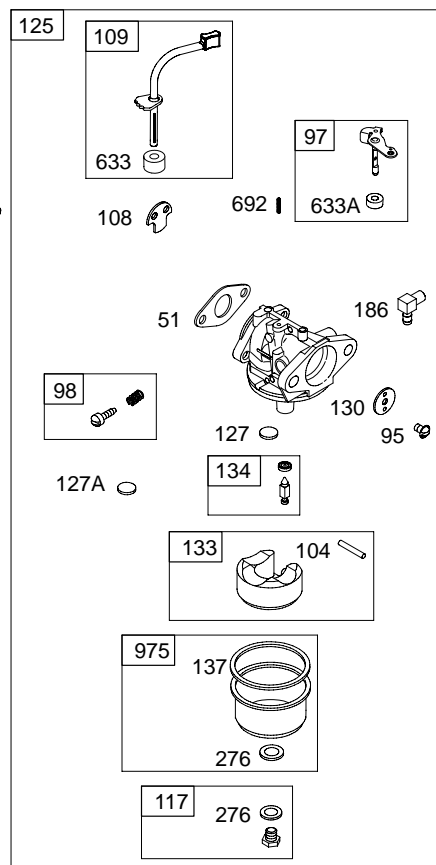

10

1058 OWNER'S MANUAL

1330 REPAIR MANUAL

13

1019 LABEL KIT

1036 EMISSIONS LABEL

91400

REF. NO.	PART NO.	DESCRIPTION	REF. NO.	PART NO.	DESCRIPTION	REF. NO.	PART NO.	DESCRIPTION
1	694161	Cylinder Assembly	23	692009	Flywheel	29	699655	Rod-Connecting (Standard)
2	399269	Kit -Bushing/Seal (Magneto Side)	24	222698	Key-Flywheel			(Used After Code Date 05051800).
3	★299819	Seal-Oil (Magneto Side)	25	790908	Piston Assembly (Standard) (Used After Code Date 05051800).			----- Note -----
5	790169	Head-Cylinder						294367 Rod-Connecting (Standard) (Used Before Code Date 05051900).
7	★∅698717	Gasket-Cylinder Head						
8	699448	Breather Assembly						
9	695890	Gasket-Breather (Used After Code Date 03031900).						
9A	★∅27549	Gasket-Breather (Used Before Code Date 03032000).	26	790909	Ring Set (Standard) (Used After Code Date 05051800).	30	691719	Dipper-Connecting Rod
10	691666	Screw (Breather Assembly)				32	691664	Screw (Connecting Rod)
11A	691246	Tube-Breather				33	497871	Valve-Exhaust
12	★692218	Gasket-Crankcase (.015" Standard) ----- Note -----				34	296677	Valve-Intake
		★270895 Gasket-Crankcase (.005")				35	690520	Spring-Valve (Intake)
		★270896 Gasket-Crankcase (.009")				36	690520	Spring-Valve (Exhaust)
13	691640	Screw (Cylinder Head)	27	691588	Lock-Piston Pin	37	690463	Guard-Flywheel
14	690361	Stud (Cylinder Head) (Used in Positions 6 and 8)	28	699659	Pin-Piston (Standard) (Used After Code Date 05051800).	40	692194	Retainer-Valve
14A	690361	Stud (Cylinder Head) (Used in Positions 4, 6 and 8) Used on Type No(s). 0130.				45	691762	Tappet-Valve
15	691686	Plug-Oil Drain				46	691998	Camshaft
16	791473	Crankshaft				50	691922	Manifold-Intake
18A	496903	Cover-Crankcase				51	★∅692283	Gasket-Intake
20	★691356	Seal-Oil (PTO Side)				51A	★273113	Gasket-Intake
20A	★299819	Seal-Oil (PTO Side)				54	691689	Screw (Intake Manifold)
21	281658	Cap-Oil Fill				55	692144	Housing-Rewind Starter
22	691129	Screw (Crankcase Cover) (1 1/4" Long) ----- Note -----				58	691921	Rope-Starter
		693732 Screw (Crankcase Cover) (Used in Positions 1 and 6) (7/8" Long) Used on Type No(s). 0120, 0130.				60	691915	Grip-Starter Rope
						65	690837	Screw (Rewind Starter)
						73	694018	Screen-Rotating (Used Before Code Date 04032900).
						73A	699850	Screen-Rotating (Used After Code Date 04032800).
						78	690364	Screw (Flywheel Guard)