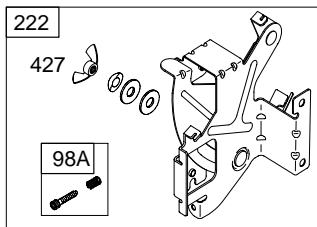

10

1058 OWNER'S MANUAL

1330 REPAIR MANUAL

13

1019 LABEL KIT

1036 EMISSIONS LABEL

91400

REF. NO.	PART NO.	DESCRIPTION	REF. NO.	PART NO.	DESCRIPTION	REF. NO.	PART NO.	DESCRIPTION
1	694161	Cylinder Assembly	23	692009	Flywheel	29	699655	Rod-Connecting (Standard)
2	399269	Kit -Bushing/Seal (Magneto Side)	24	222698	Key-Flywheel			(Used After Code Date 05051800).
3	★299819	Seal-Oil (Magneto Side)	25	790908	Piston Assembly (Standard) (Used After Code Date 05051800).			----- Note -----
5	790169	Head-Cylinder						294367 Rod-Connecting (Standard) (Used Before Code Date 05051900).
7	★∅698717	Gasket-Cylinder Head						
8	699448	Breather Assembly						
9	695890	Gasket-Breather (Used After Code Date 03031900).						
9A	★∅27549	Gasket-Breather (Used Before Code Date 03032000).	26	790909	Ring Set (Standard) (Used After Code Date 05051800).	30	691719	Dipper-Connecting Rod
10	691666	Screw (Breather Assembly)				32	691664	Screw (Connecting Rod)
11A	691246	Tube-Breather				33	497871	Valve-Exhaust
12	★692218	Gasket-Crankcase (.015" Standard) ----- Note -----				34	296677	Valve-Intake
		★270895 Gasket-Crankcase (.005")				35	690520	Spring-Valve (Intake)
		★270896 Gasket-Crankcase (.009")				36	690520	Spring-Valve (Exhaust)
13	691640	Screw (Cylinder Head)	27	691588	Lock-Piston Pin	37	690463	Guard-Flywheel
14	690361	Stud (Cylinder Head) (Used in Positions 6 and 8)	28	699659	Pin-Piston (Standard) (Used After Code Date 05051800).	40	692194	Retainer-Valve
14A	690361	Stud (Cylinder Head) (Used in Positions 4, 6 and 8) Used on Type No(s). 0130.				45	691762	Tappet-Valve
15	691686	Plug-Oil Drain				46	691998	Camshaft
16	791473	Crankshaft				50	691922	Manifold-Intake
18A	496903	Cover-Crankcase				51	★∅692283	Gasket-Intake
20	★691356	Seal-Oil (PTO Side)				51A	★273113	Gasket-Intake
20A	★299819	Seal-Oil (PTO Side)				54	691689	Screw (Intake Manifold)
21	281658	Cap-Oil Fill				55	692144	Housing-Rewind Starter
22	691129	Screw (Crankcase Cover) (1 1/4" Long) ----- Note -----				58	691921	Rope-Starter
		693732 Screw (Crankcase Cover) (Used in Positions 1 and 6) (7/8" Long) Used on Type No(s). 0120, 0130.				60	691915	Grip-Starter Rope
						65	690837	Screw (Rewind Starter)
						73	694018	Screen-Rotating (Used Before Code Date 04032900).
						73A	699850	Screen-Rotating (Used After Code Date 04032800).
						78	690364	Screw (Flywheel Guard)