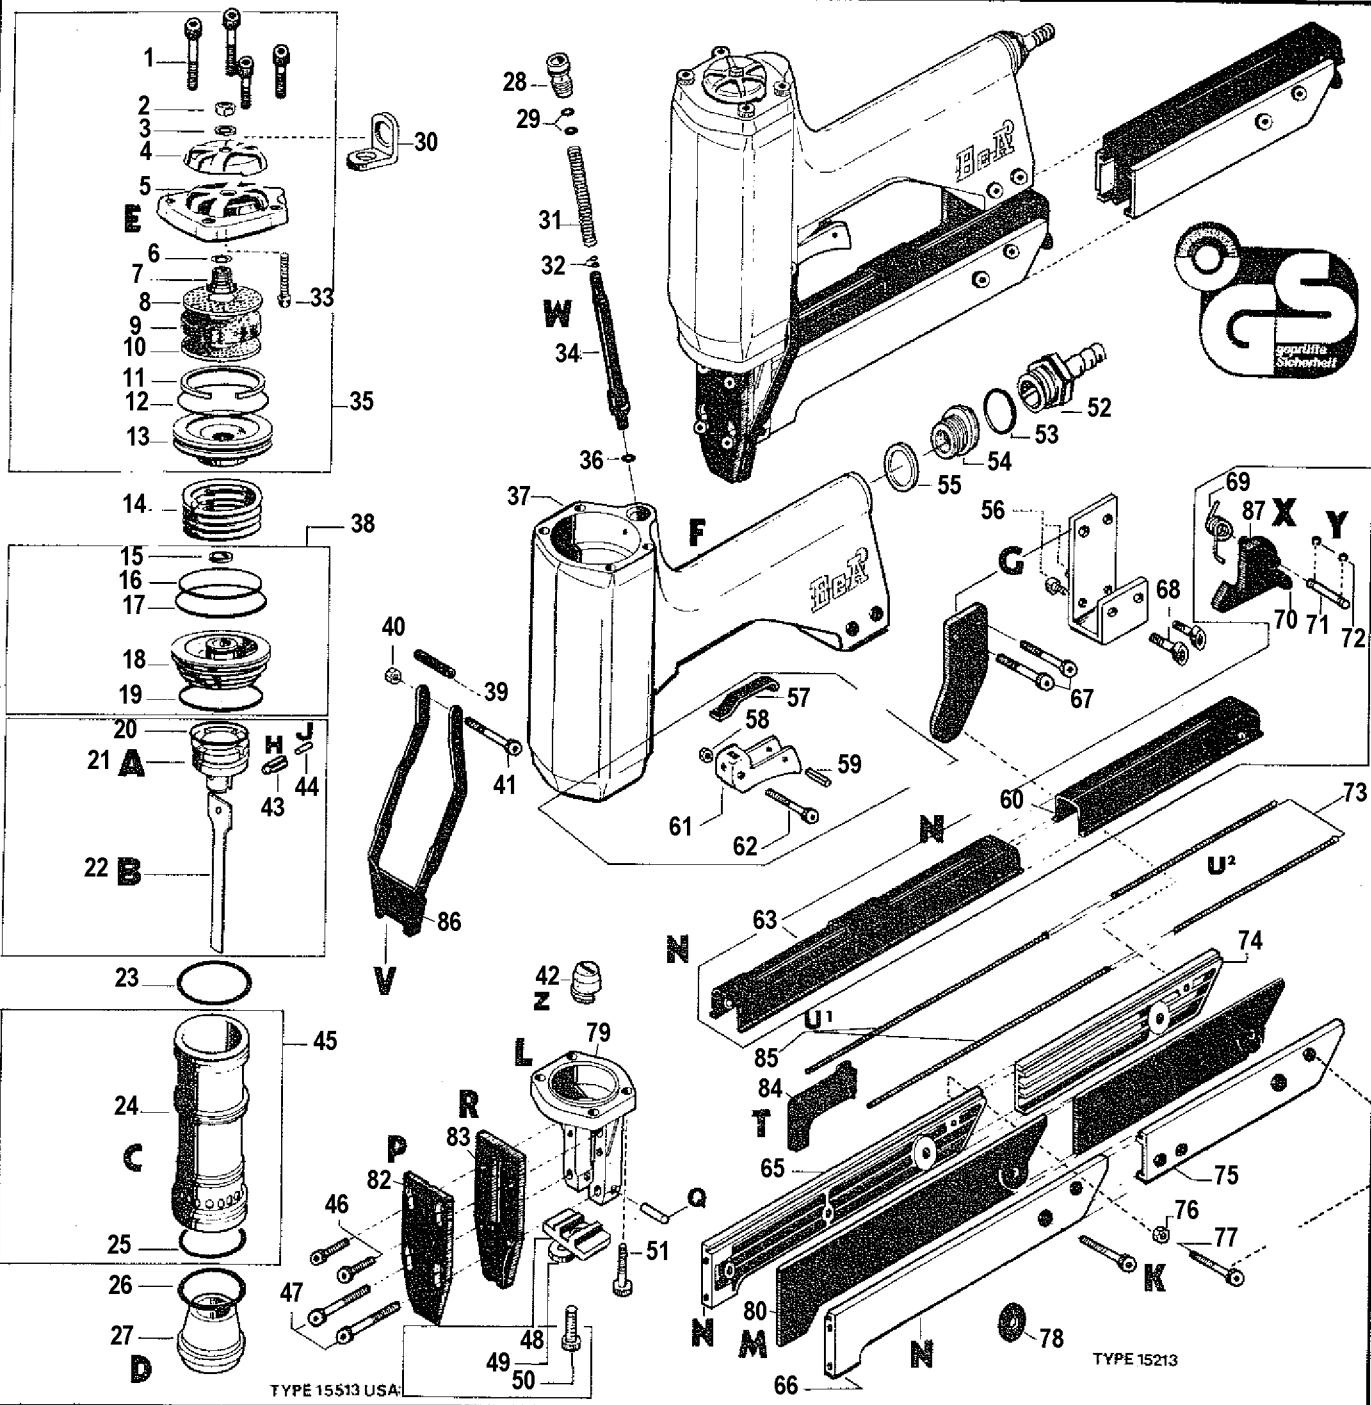

BA-T150 BA-T157
 BA-T150LM BA-T151LM N/A N/A

Typen: 92/45-14511 90/38-15011 92/38-15111 14/38-15213 T 54-15511
 90/38-15015 92/38-15115 14/38-15215 T 54-15513 USA
 14/38-50-15711

Parts List for 90-38-15015 Type 0

Parts List for 90-38-15015 Type 0

Item Number	Part Number	Description	Qty Required
28	000000-00	No Longer Available	1
29	BA-600110	O-RING	1
30	000000-00	No Longer Available	1
31	000000-00	No Longer Available	1
32	BA-600050	O-RING	1
33	000000-00	No Longer Available	1
34	BA-2015010401	VALVE SHAFT	1
35	000000-00	No Longer Available	1
36	000000-00	No Longer Available	1
37	000000-00	No Longer Available	1
38	000000-00	No Longer Available	1
39	BA-2015001470	SPACER SLEEVE	1
40	000000-00	No Longer Available	1
41	000000-00	No Longer Available	1
42	000000-00	No Longer Available	1
43	BA-616560	SPLIT PIN	1
44	000000-00	No Longer Available	1
45	000000-00	No Longer Available	1
46	000000-00	No Longer Available	2
47	000000-00	No Longer Available	2
48	000000-00	No Longer Available	1
49	000000-00	No Longer Available	1
50	000000-00	No Longer Available	1
51	000000-00	No Longer Available	1
52	000000-00	No Longer Available	1
53	000000-00	No Longer Available	1
54	000000-00	No Longer Available	1