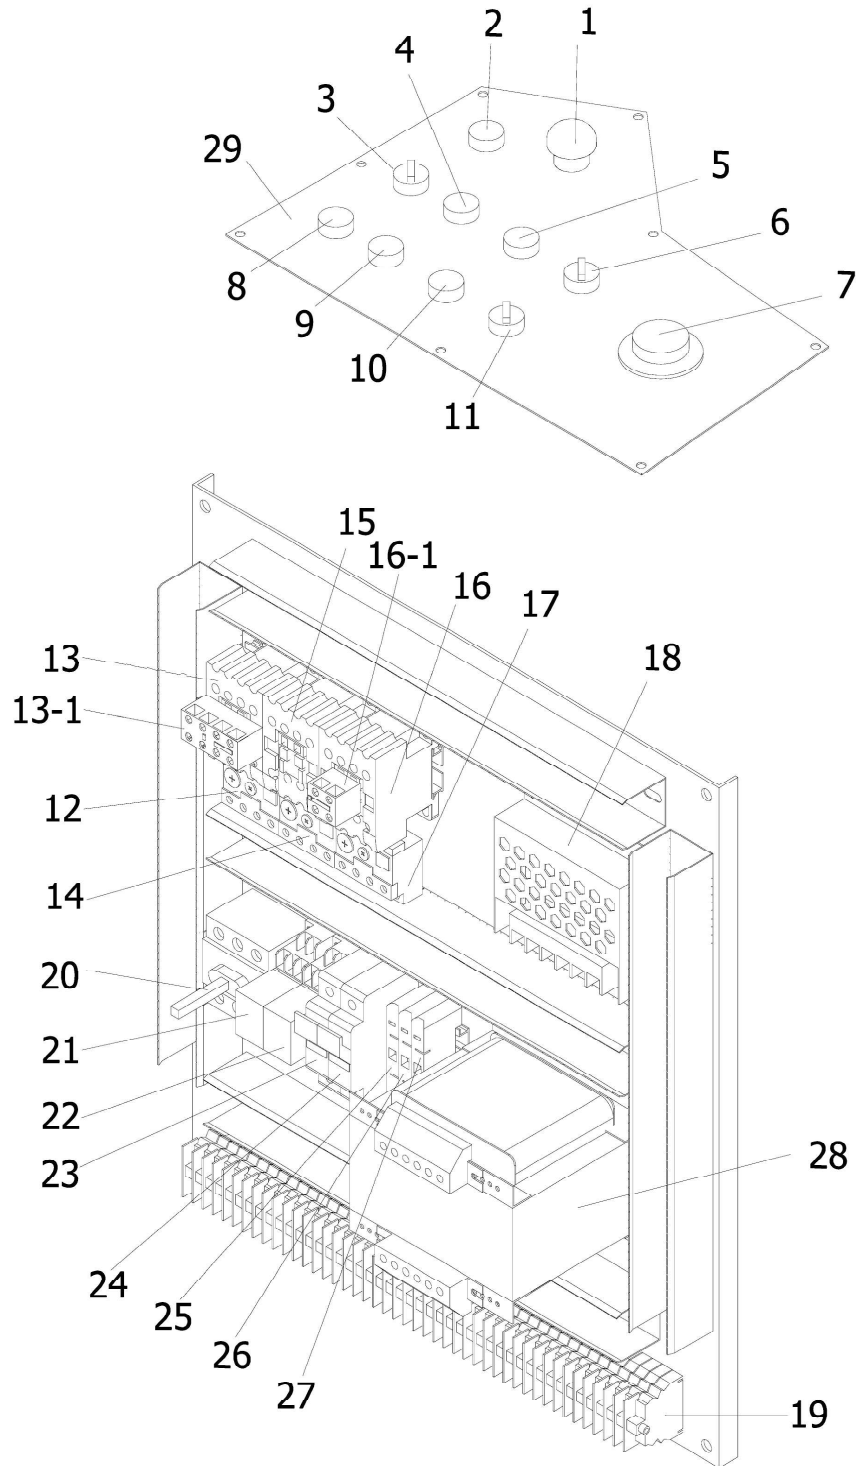

ELECTRICAL BOX ASSEMBLY — ECB1422V

PARTS LIST ELECTRICAL BOX ASSEMBLY — ECB1422V

Index No.	Part No.	Description	Size	Qty.
1	ECB1422V-SB6	Emergency Stop Switch (SB6)		1
2	ECB1422V-PL	Power Lamp (PL)		1
3	ECB1422V-SA2	Coolant Pump Selectric Switch (SA2)		1
4	ECB1422V-SB1	Blade Off Push Button Switch (SB1)		1
5	ECB1422V-SB3	Bow Up Push Button Switch (SB3)		1
6	ECB1422V-SA4	Main/ Auto Switch (SA4)		1
7	ECB1422V-E7	Bow Feed Valve		
8	ECB1422V-SB5	Oil Pump Push Button Switch (SB5)		1
9	ECB1422V-SB2	Blade On Push Button Switch (SB2)		1
10	ECB1422V-SB4	Bow Down Push Button Switch (SB4)		1
11	ECB1422V-SA3	Vise Open/ Close Selectric Switch (SA3)		1
12	ECB1422V-FR	Overload Relay For Main Motor (FR1)	NTH-17	1
	ECB1422V-FR-460	Overload Relay For Main Motor - 460V	NTH-8	
13	ECB1422V-KMC18D	Magnetic Switch (KM1)	C18D	1
15,16	ECB1422V-KMC12D	Magnetic Switch (KM 2,3)	C12D	2
13-1	ECB1422V-KM1-A	Auxiliary Block (KM1-A)	CA1-D22(2A2B)	1
14	ECB1422V-FR2	Overload Relay For Coolant Pump (FR2)	NTH-0.75	1
	ECB1422V-FR2-460	Overload Relay For Coolant Pump - 460V	NTH-0.5	
16-1	ECB1422V-KM3-A	Auxiliary Block (KM3-A)	CA1-D11(1A1B)	1
17	ECB1422V-FR3	Overload Relay For Oil Pump (FR3)	NTH-4	1
	ECB1422V-FR3-460	Overload Relay For Oil Pump - 460V	NTH-2.5	
18	ECB1422V-QC	Power Supply (PC)	110 to DC24V	1
19	ECB1422V-TB	Terminal Block (TB)	2.5mm² /20A/600V	1
20	ECB1422V-QS	Safety Door Lock Main Switch (QS)	2ABB OT-25F3	1
21-22	ECB1422V-KR	Relay (KR1/ KR2)	MY2N-AC24V	2
23-24	ECB1422V-FU1	Fuse (FU1,2)	2A	2
25	ECB1422V-FU3	Fuse (FU3)	3A	1
26	ECB1422V-FU4	Fuse (FU4)	5A	1
27	ECB1422V-FU5	Fuse (FU5)	1A	1
28	ECB1422V-TR	Transformer (TR)	262VA INPUT 230/460, OUTPUT: 110V/24V	1
	ECB1422V-FTB	Fuse Terminal Blocks For Primary Side (FTB not shown)		2
	ECB1422V-FTB1	Fuse Terminal Blocks For Secondary Side (FTB not shown)		3
29	ECB1422V-CPP	Control Panel Plate		1