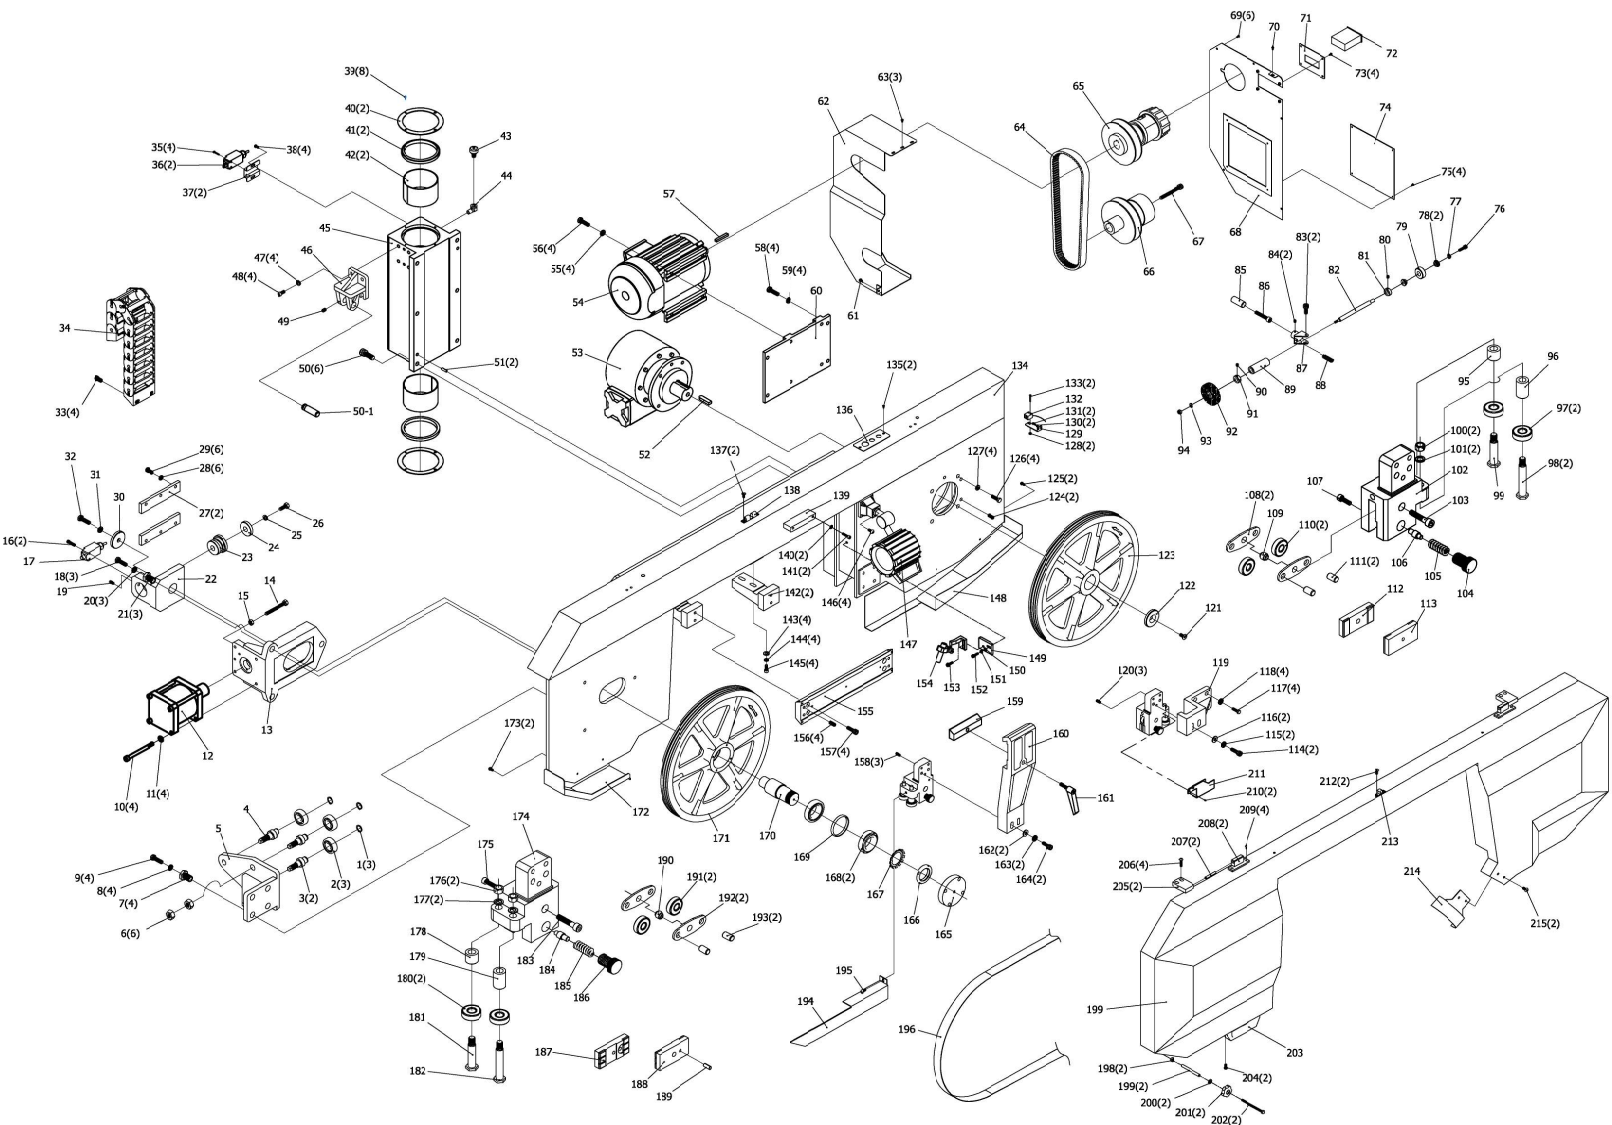

SAW HEAD ASSEMBLY — ECB1422V

PARTS LIST SAW HEAD ASSEMBLY — ECB1422V

Index No.	Part No.	Description	Size	Qty.
1	F006047	C-Retaining Ring, Ext	S20	3
2	BB-6304	Bearing	BB-6304	3
3	ECB-1422V-B03	Adjustable Shaft		2
4	ECB-1422V-B04	Eccentric Shaft		1
5	ECB-1422V-B05	Adjusting Bracket		1
6	TS-154010	Hex Nut	M16	6
7	ECB-1422V-B07	45° Steel Screw		4
8	TS-2361121	Lock Washer	M12	4
9	TS-1492051	Hex Cap Screw	M12x50L	4
10	F005679	Socket Hd Cap Screw	M12x135L	4
11	TS-2361121	Lock Washer	M12	4
12	ECB-1422V-B12	Blade Tension Cylinder		1
13	ECB-1422V-B13	Tension Slider		1
14	TS-1490081	Hex Cap Screw	M8x45L	1
15	TS-1540061	Hex Nut	M8	1
16	TS-1501081	Socket Hd Cap Screw	M4x30L	2
17	ECB-1422V-B17	Limit Switch		1
18	TS-1492051	Hex Cap Screw	M12x50L	3
19	TS-1525021	Socket Set Screw	M10x12L	1
20	TS-2361121	Lock Washer	M12	3
21	ECB-1422V-B21	Adjusting Screw		3
22	ECB-1422V-B22	Tension Slider		1
23	ECB-1422V-B23	Bolt Bushing		1
24	ECB-1422V-B24	Bushing Washer		1
25	TS-2361121	Lock Washer	M12	1
26	TS-1492021	Hex Cap Screw	M12x30L	1
27	ECB-1422V-B27	Cover Plate		2
28	TS-2361081	Lock Washer	M8	6
29	TS-1504051	Socket Hd Cap Screw	M8x25L	6
30	ECB-1422V-B30	Blade Wheel Guide Arm Washer		1
31	TS-2361121	Lock Washer	M12	1
32	TS-1492021	Hex Cap Screw	M12x30L	1
33	TS-1504051	Socket Hd Cap Screw	M8x25L	4
34	ECB-1422V-B34	Cable Carrier	SQ604V*KR40*808L*NO1	1
35	TS-1501081	Socket Hd Cap Screw	M4x30L	4
36	ECB-1422V-B36	Limit Switch		2
37	ECB-1422V-B37	Limit Switch Fixed Plate		2
38	TS-2246202	Socket Hd Button Screw	M6x20L	4
39	TS-2246082	Socket Hd Button Screw	M6x8L	8
40	ECB-1422V-B40	Large Column Plate		2
41	ECB-1422V-B41	Oil Seal	DKB-110*126*9/12	2
42	ECB-1422V-B42	Oil less Bushing	11070	2
43	ECB-1422V-B43	Filling Cup		1
44	ECB-1422V-B44	90° Fitting	1/8"x1/8"	1
45	ECB-1422V-B45	Column Slider		1
46	ECB-1422V-B46	Upper Holder		1