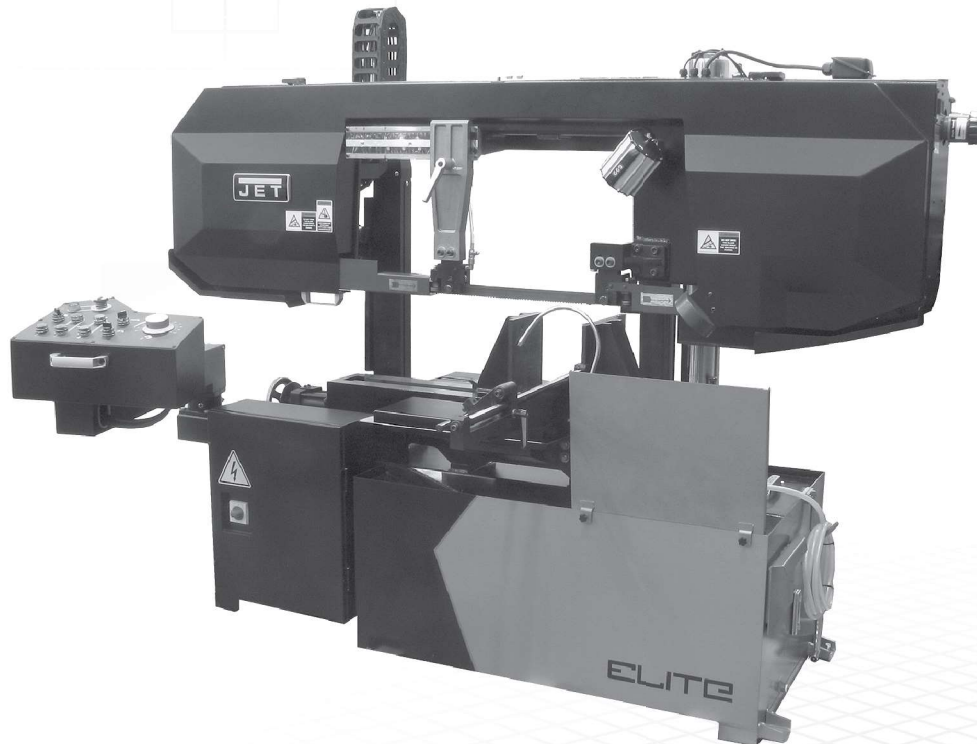

ELITE

HIGH PERFORMANCE MACHINERY

Operating Instructions and Parts Manual

Horizontal Band Saw, 14" Semi-Auto Dual-Column

Model ECB-1422V

JET®

427 New Sanford Road
LaVergne, Tennessee 37086

www.jettools.com