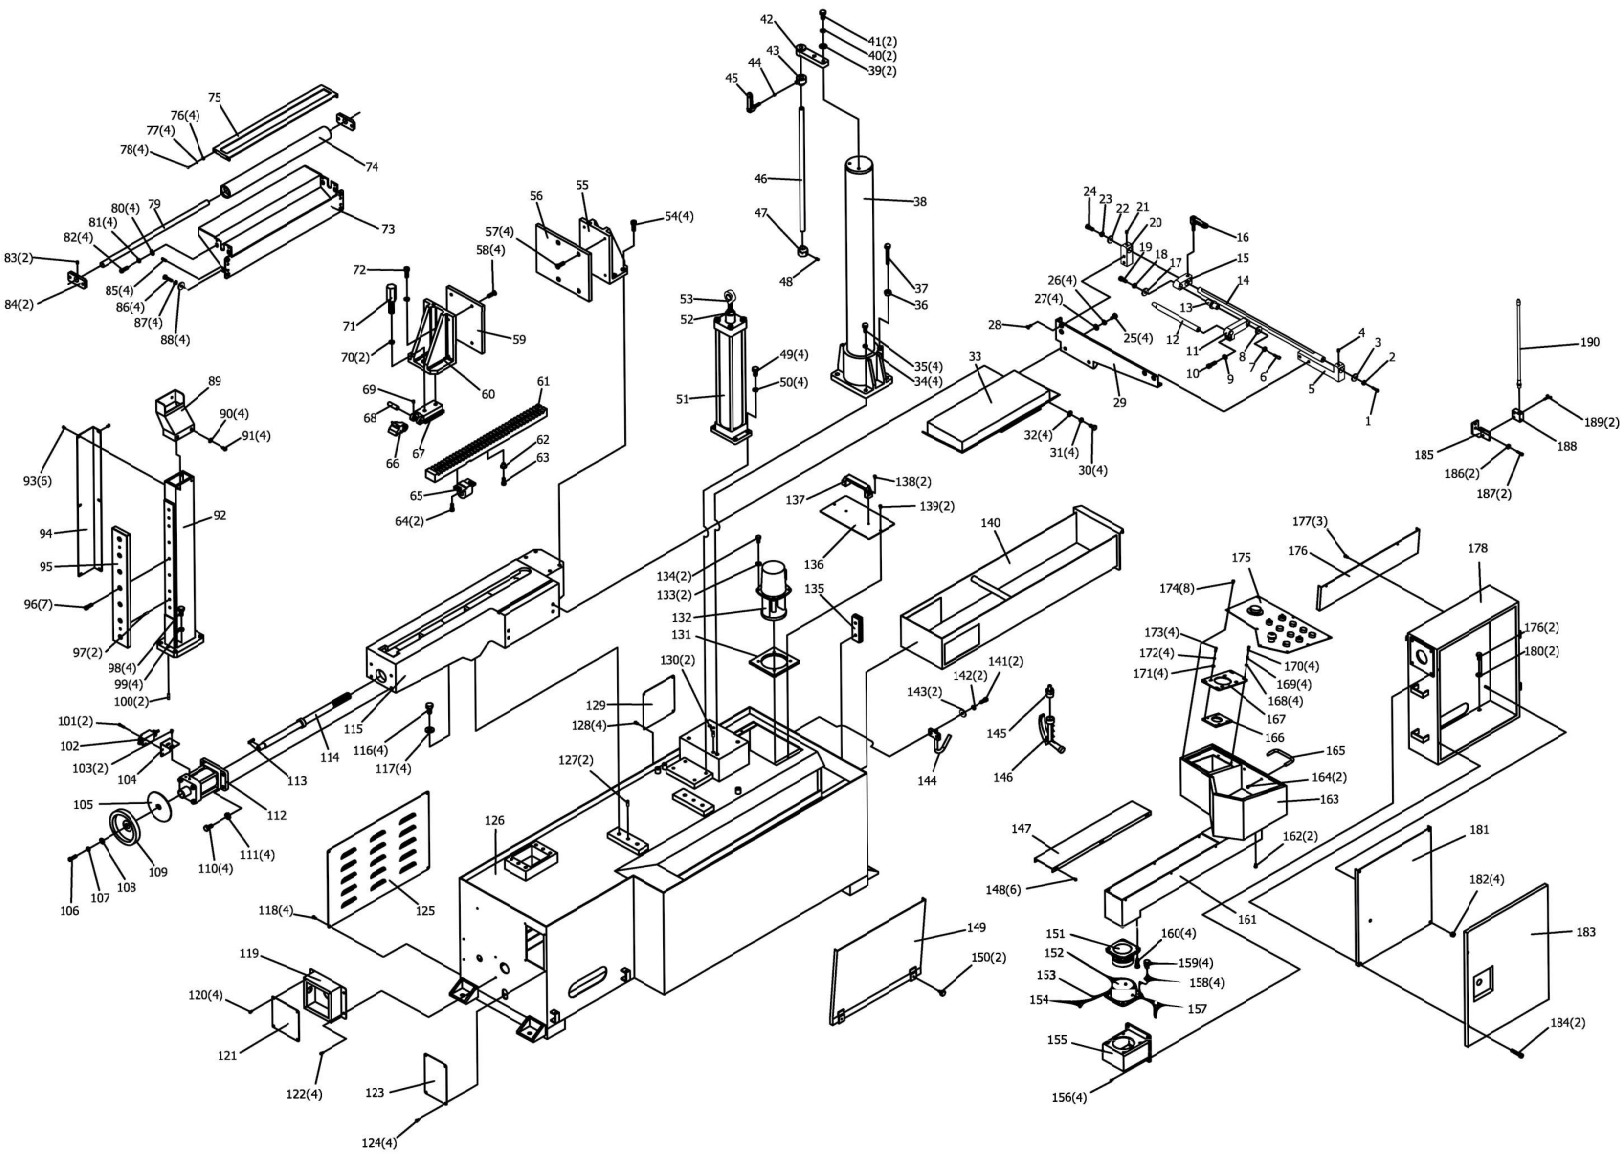

Ph.: 855-336-4032

Document No. M-891160

Edition 1 09/2020

Copyright © 2020 JET

BASE ASSEMBLY — ECB1422V

PARTS LIST BASE ASSEMBLY — ECB1422V

Index No.	Part No.	Description	Size	Qty.
1	TS-0209051	Socket Hd Cap Screw	3/8"-16x1"L	1
2	TS-0720091	Lock Washer	3/8"	1
3	ECB-1422V-A03	Length Rod Washer		1
4	TS-0270021	Socket Set Screw	5/16"-18x5/16"L	1
5	ECB-1422V-A05	Length Rod Right Bracket		1
6	TS-0209051	Socket Hd Cap Screw	3/8"-16x1"L	1
7	TS-0720091	Lock Washer	3/8"	1
8	ECB-1422V-A08	Length Rod Washer		1
9	TS-0720091	Lock Washer	3/8"	1
10	TS-0209051	Socket Hd Cap Screw	3/8"-16x1"L	1
11	ECB-1422V-A11	Stopper Bracket		1
12	ECB-1422V-A12	Length Stopper		1
13	ECB-1422V-A13	Welding Rod		1
14	ECB-1422V-A14	Length Rod		1
15	ECB-1422V-A15	Length Setting Bracket		1
16	ECB-1422V-A16	Handle	3/8"x30mmL	1
17	ECB-1422V-A17	Length Rod Washer		1
18	TS-0720091	Lock Washer	3/8"	1
19	TS-0209051	Socket Hd Cap Screw	3/8"-16x1"L	1
20	ECB-1422V-A20	Length Rod Left Bracket		1
21	TS-0270021	Socket Set Screw	5/16"-18x5/16"L	1
22	ECB-1422V-A22	Length Rod Washer		1
23	TS-0720091	Lock Washer	3/8"	1
24	TS-0209051	Socket Hd Cap Screw	3/8"-16x1"L	1
25	TS-1491031	Hex Cap Screw	M10x25L	4
26	TS-2361101	Lock Washer	M10	4
27	TS-1550071	Flat Washer	M10	4
28	TS-0246031	Socket Head Flat Screw	5/16"-18x3/4"L	4
29	ECB-1422V-A29	Side Plate		1
30	ECB-1422V-A30	Hex Cap Screw	M12x20L	4
31	TS-2361121	Lock Washer	M12	4
32	TS-2360121	Flat Washer	M12	4
33	ECB-1422V-A33	Front Table		1
34	TS-2361141	Lock Washer	M14	4
35	5515366	Hex Cap Screw	M14x50L	4
36	TS-2310142	Nut	M14	1
37	5515452	Hex Cap Screw	M14x60L	1
38	ECB-1422V-A38	Large Column		1
39	TS-1550071	Flat Washer	M10	2
40	TS-2361101	Lock Washer	M10	2
41	TS-1491061	Hex Cap Screw	M10x40L	2
42	ECB-1422V-A42	Scale Bracket		1
43	ECB-1422V-A43	Down Adjusting Sleeve		1
44	ECB-1422V-A44	Down Adjusting Copper Bushing		1
45	ECB-1422V-A45	Handle	M8x30	1
46	ECB-1422V-A46	Height Scale		1
47	ECB-1422V-A47	Adjusting Sleeve		1
48	TS-2276081	Socket Set Screw	M6x8L	1