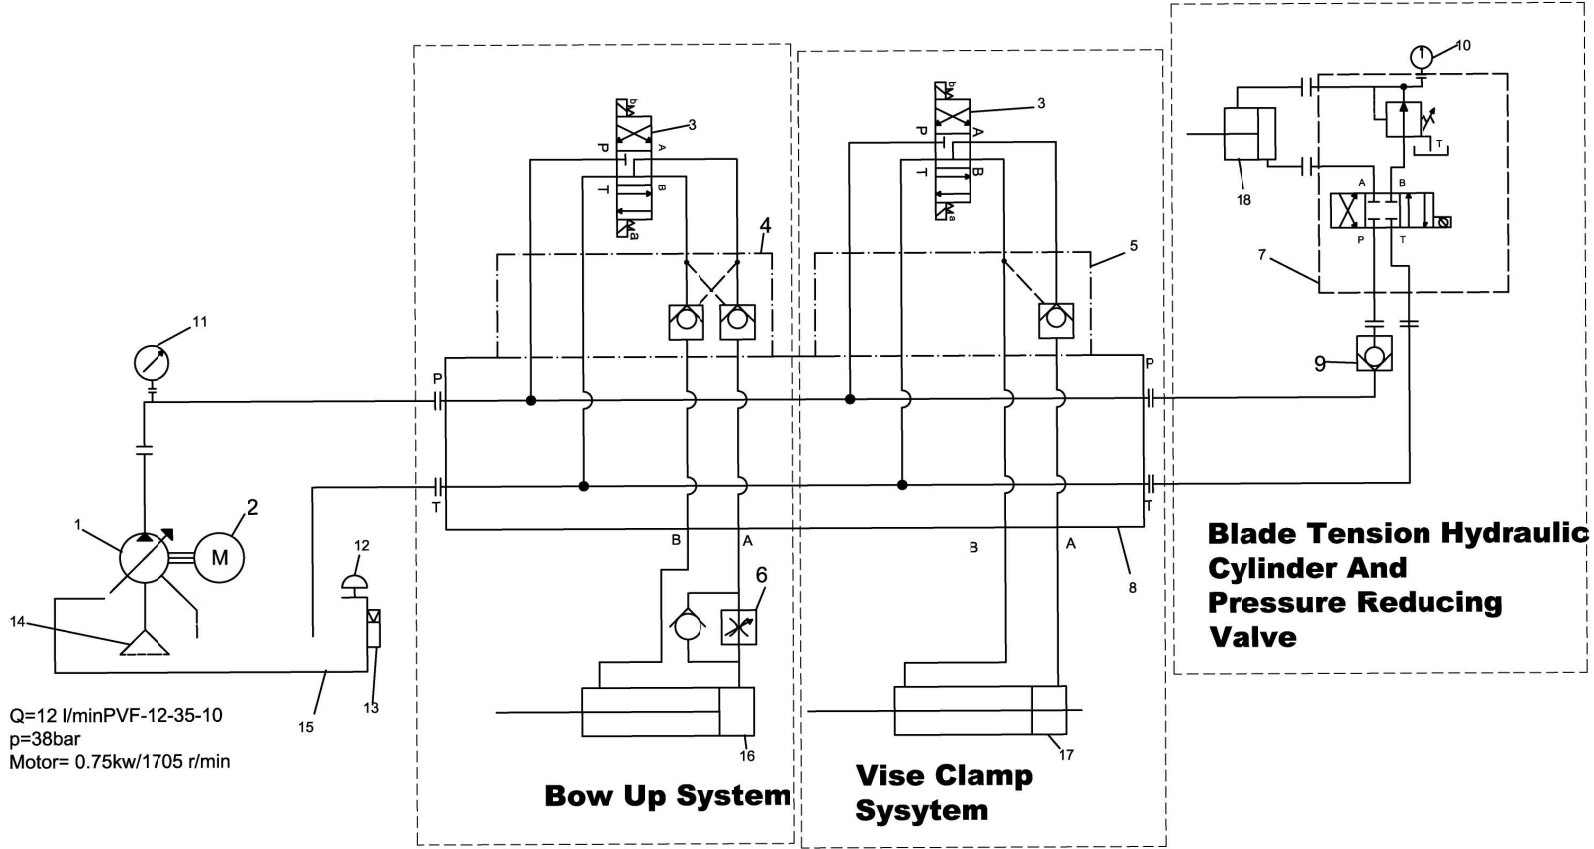

Index No.	Part No.	Description	Size	Qty.
191	BB-6000	Bearing	6000	2
192	ECB-1422V-B192	Upper Bracket		2
193	ECB-1422V-B193	Bearing Shaft		2
194	ECB-1422V-B194	Blade Guard		1
195	TS-2246082	Socket Hd Button Screw	M6x8L	1
196	ECB-1422V-B196	Blade	34Wx4880L	1
197	ECB-1422V-B197	Blade Cover		1
198	TS-1540041	Hex Nut	M6	2
199	ECB-1422V-B199	Screw Casing	8x80L	2
200	TS-1550041	Flat Washer	M6	2
201	ECB-1422V-B201	Handle	SK34	2
202	ECB-1422V-B202	Hex Cap Screw	M6x100L	2
203	ECB-1422V-B203	Handle		1
204	TS-2246122	Socket Hd Button Screw	M6x12L	2
205	ECB-1422V-B205	Fixed Block		2
206	TS-2248302	Socket Hd Button Screw	M8x30L	4
207	ECB-1422V-B207	Pin	8x70	2
208	ECB-1422V-B208	Swiveling Latch		2
209	TS-2246162	Socket Hd Button Screw	M6x16	4
210	TS-2245102	Socket Hd Button Screw	M5x8L	2
211	ECB-1422V-B211	Blade Guard		1
212	TS-1512011	Socket Hd Flat Screw	M4x10L	2
213	ECB-1422V-B213	Locking Latch		1
214	ECB-1422V-B214	Brush Cover		1
215	TS-2246082	Socket Hd Button Screw	M6x8L	2

PARTS LIST HYDRAULIC SYSTEM — ECB1422V

Index No.	Part No.	Description	Size	Qty.
1	ECB-1422V-D1	Motor	1HP/4P/230/460V 3Ph	1
2	ECB-1422V-D2	Oil Pump	PVF-12-35-10	1
3	ECB-1422V-D3	Oil Pressure Valve	DFA-02-3C4-A110V	2
4	ECB-1422V-D4	Check Valve	MPC-02W	1
5	ECB-1422V-D5	Check Valve	MPC-02A	1
6	ECB-1422V-D6	Bow Down Control Valve	FNC-G02-6	1
7	ECB-1422V-D7	Blade Tension Control Valve	RDH-P02-H	1
8	ECB-1422V-D8	Oil Board	G02-2	1
9	ECB-1422V-D9	Check Valve Fitting	1/4PF*1/4P	1
10	ECB-1422V-D10	Blade Tension Gauge	2.5"-100KG/cm2	1
11	ECB-1422V-D11	Oil Pressure Gauge	124.21.222-100KG/cm2	1
12	ECB-1422V-D12	Cover For Oil Tank	FB-06S	1
13	ECB-1422V-D13	Oil Level Meter	LA-40	1
14	ECB-1422V-D14	Oil Filter Net	MFC-03	1
15	ECB-1422V-D15	Oil Tank	20L	1
16	ECB-1422V-D16	Bow Up/ Down Oil Hydraulic Cylinder		1
17	ECB-1422V-D17	Vise Oil Hydraulic Cylinder		1
18	ECB-1422V-D18	Blade Tension Oil Hydraulic Cylinder		1