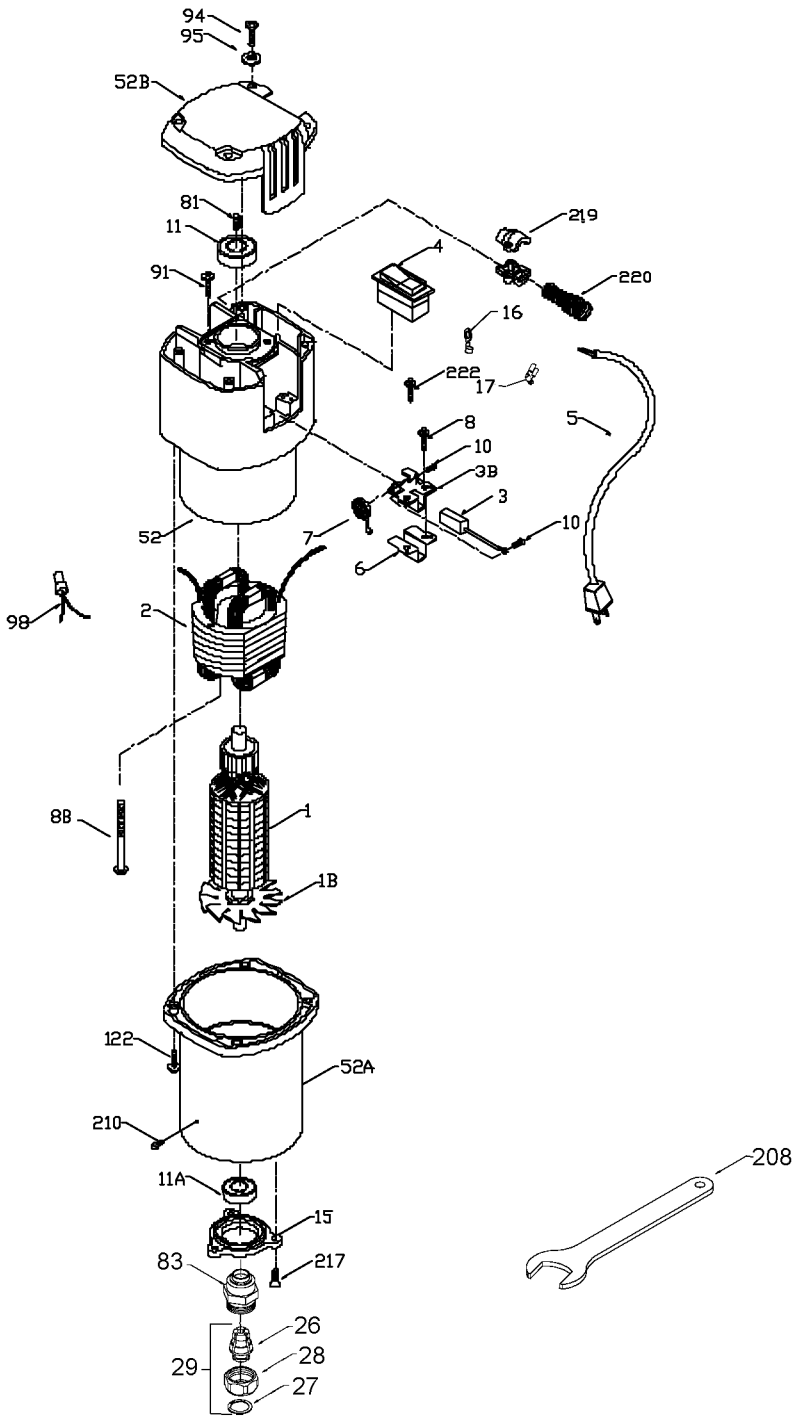

# PORTER-CABLE

## PORTER - CABLE ROUTER MOTOR

WARNING: Electrical repairs should only be attempted by trained repairmen. Contact the nearest Porter-Cable Service Center or other

878353

878354

## Parts List for 878353 Type 1

Item Number	Part Number	Description	Qty Required
1	874586	ARMATURE-220	1
1	875931	FAN	1
2	874587	FIELD-220	1
3	N031634	BRUSH	2
3	698844	BRUSH HOLDER	2
4	A24713	SWITCH	1
5	000000-00	No Longer Available	1
6	698874	BRUSH INSULATOR	2
7	698872	SPRING	10
8	882703	SCREW	10
10	852310	SCREW	10
11	330003-75	BEARING, BALL	3
11	146555-01	BEARING, BALL	3
15	698811	BRG RETAINER	3
26	876671	COLLET 1/2 INCH	1
26	876670	COLLET 3/8 INCH	1
26	876669	COLLET 1/4 INCH	1
27	823030	SNAP-RING	10
28	875893	COLLET NUT	1
29	42975	3/8 INCH COLLET ASSY	1
29	42975	3/8 INCH COLLET ASSY	1
29	42950	1/2 INCH COLLET ASSY	1
29	42999	1/4 INCH COLLET ASSY	1
52	874345	TOP HOUSING ASSY	1
52	874346	LOWER HOUSING	1
52	A22442	TOP CAP	1
81	859069	PLUG	1

## Parts List for 878353 Type 1

Item Number	Part Number	Description	Qty Required
83	698807	CHUCK	1
88	892778	SCREW	10
91	882703	SCREW	10
94	899411	SCREW	10
95	872534	WASHER	10
98	689032	CONNECTOR	1
122	872520	SCREW	10
208	A22709	OPEN-END WRENCH	1
210	800980	PIN	10
217	849819	SCREW	10
219	874845	BUSHING KIT	1
220	872766	SPRING-STRAIN RELVR	1
222	802764	SCREW	10