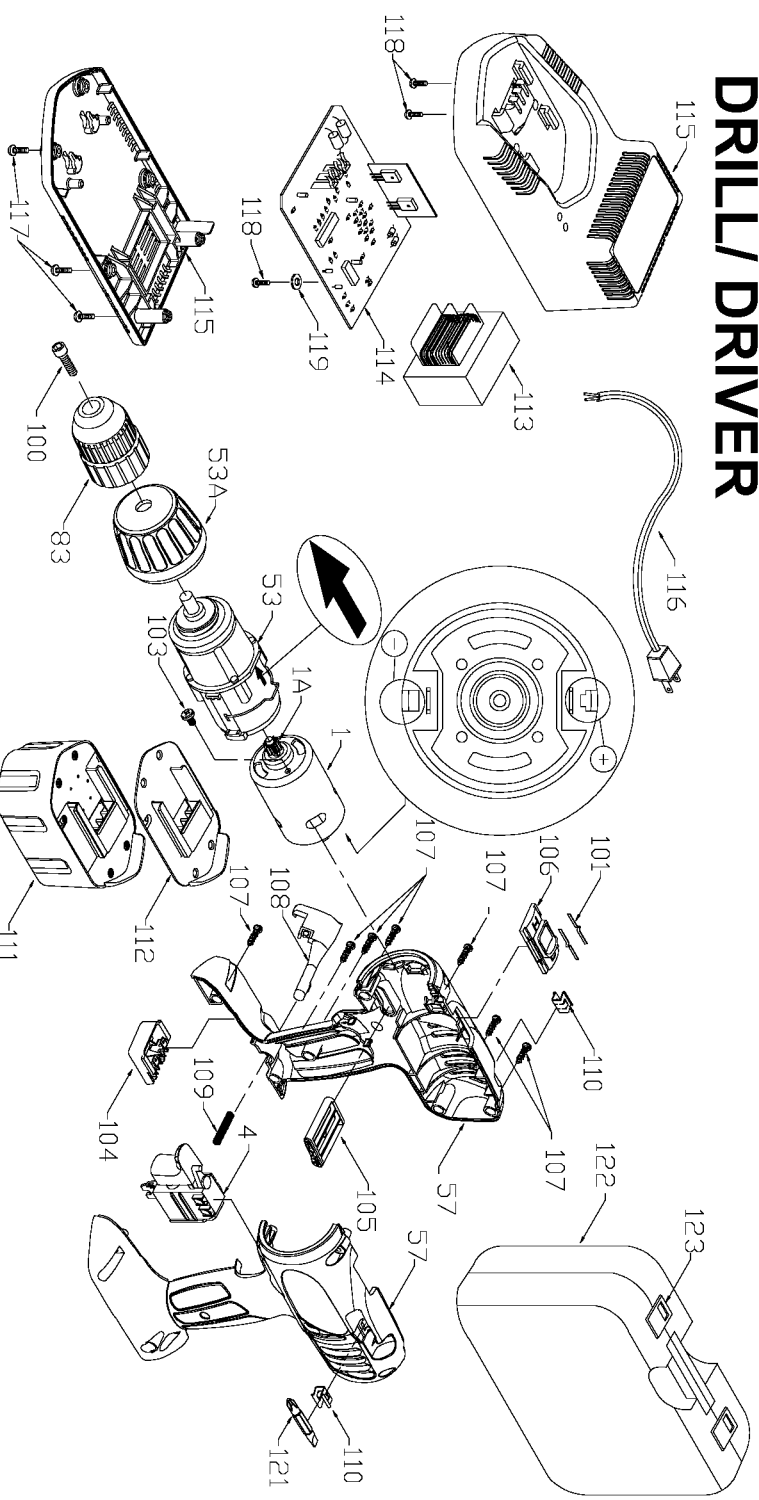

PORTER-CABLE CORDLESS HAMMER DRILL/DRIVER

WARNING: Electrical repairs should only be attempted by trained repairmen. Contact the nearest Porter-Cable Service Center or other competent

877

Parts List for 877 Type 2

Item Number	Part Number	Description	Qty Required
1	894963	MTR.14.4V 2AMP/HR	1
1	891238	PINION	1
4	893101	SWITCH	1
53	891269	GEAR BOX/CLUTCH ASSY	1
53	891270	CLUTCH RING	1
57	891321	HANDLE SET	1
83	899515	CHUCK	1
100	894098	SCREW	10
101	897046	SPRING CLIP	2
103	897120	SCREW	10
104	891033	CONTACT ASSY.	1
105	891247	FWRD/REVRSE SELECTOR	1
106	891244	SPEED SLECTOR	1
107	888993	SCREW	10
108	891352	RELEASE BUTTON	1
109	891353	SPRING	10
110	892955	CLIP	10
111	8723	14.4V BATTERY	1
112	901561	BATTERY TOP	1
113	894369	TRANSFORMER	1
114	894366	CIRCUIT BOARD	1
115	894095	HOUSING SET	1
116	894097	CORD	1
117	894119	SCREW	10
118	000000-00	No Longer Available	1
119	895781	WASHER	10
121	895517	DRIVER BIT	1

Parts List for 877 Type 2

Item Number	Part Number	Description	Qty Required
122	891260	CARRYING CASE	1
123	887712	LATCH CARRYING CASE	1
125	000000-00	No Longer Available	1