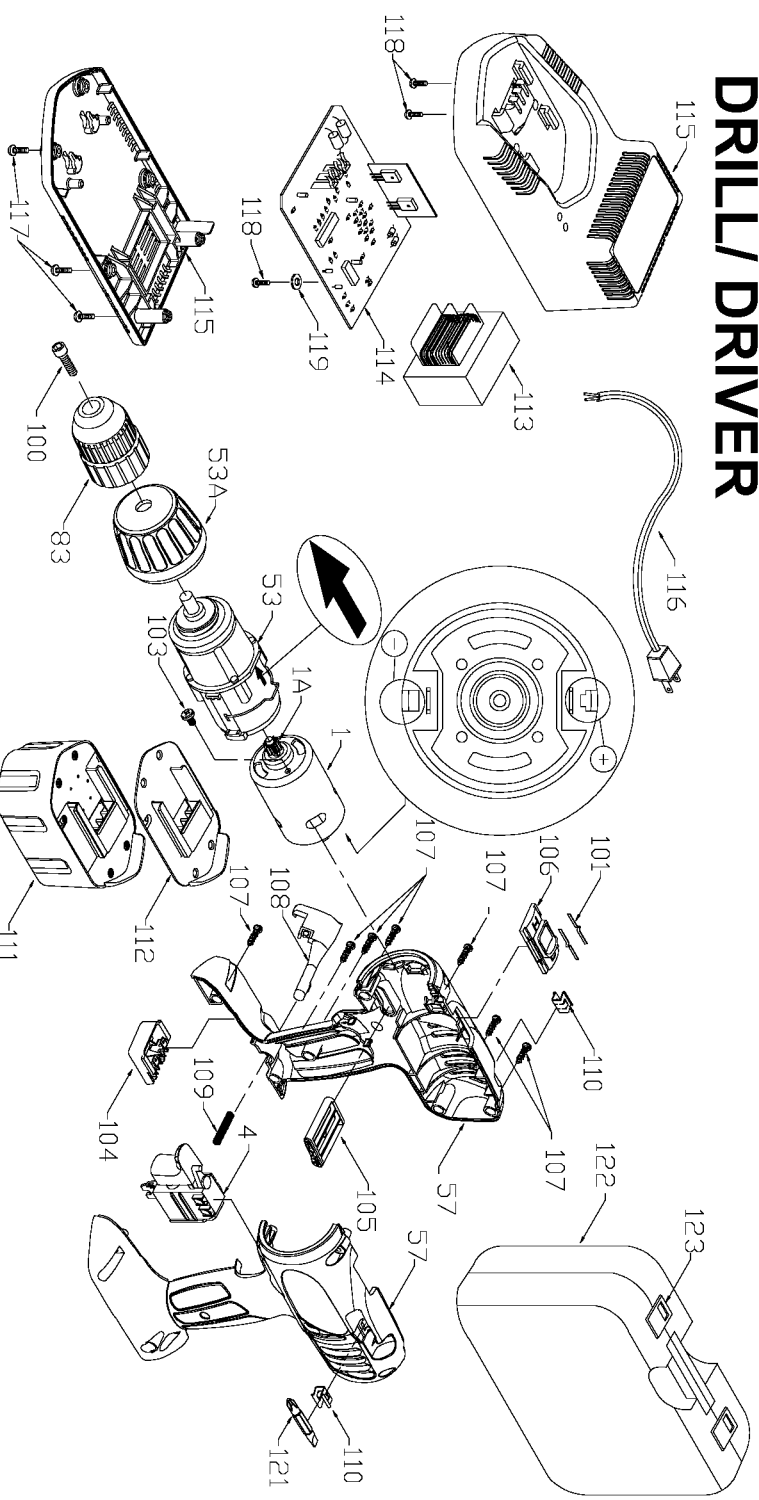

# PORTER-CABLE CORDLESS HAMMER DRILL/DRIVER

**WARNING:** Electrical repairs should only be attempted by trained repairmen. Contact the nearest Porter-Cable Service Center or other competent

**877**

## Parts List for 877 Type 1

Item Number	Part Number	Description	Qty Required
1	894963	MTR.14.4V 2AMP/HR	1
1	891238	PINION	1
4	893101	SWITCH	1
53	891269	GEAR BOX/CLUTCH ASSY	1
53	891270	CLUTCH RING	1
57	891321	HANDLE SET	1
83	899515	CHUCK	1
100	894098	SCREW	10
101	897046	SPRING CLIP	2
103	897120	SCREW	10
104	891033	CONTACT ASSY.	1
105	891247	FWRD/REVRSE SELECTOR	1
106	891244	SPEED SLECTOR	1
107	888993	SCREW	10
108	891352	RELEASE BUTTON	1
109	891353	SPRING	10
110	892955	CLIP	10
111	8723	14.4V BATTERY	1
112	901561	BATTERY TOP	1
113	899517	TRANSFORMER	1
113	8924	UNIVERSAL CHARGER	1
114	894366	CIRCUIT BOARD	1
114	000000-00	No Longer Available	1
114	897154	CHARGER	1
115	894096	HOUSING SET	1
115	894809	HOUSING	1
116	897106	CORD	1

## Parts List for 877 Type 1

Item Number	Part Number	Description	Qty Required
116	893719	CORD	1
117	894120	SCREW	10
117	894119	SCREW	10
118	000000-00	No Longer Available	1
119	895781	WASHER	10
121	895517	DRIVER BIT	1
122	891260	CARRYING CASE	1
123	887712	LATCH CARRYING CASE	1
125	897154	CHARGER	1
125	000000-00	No Longer Available	1