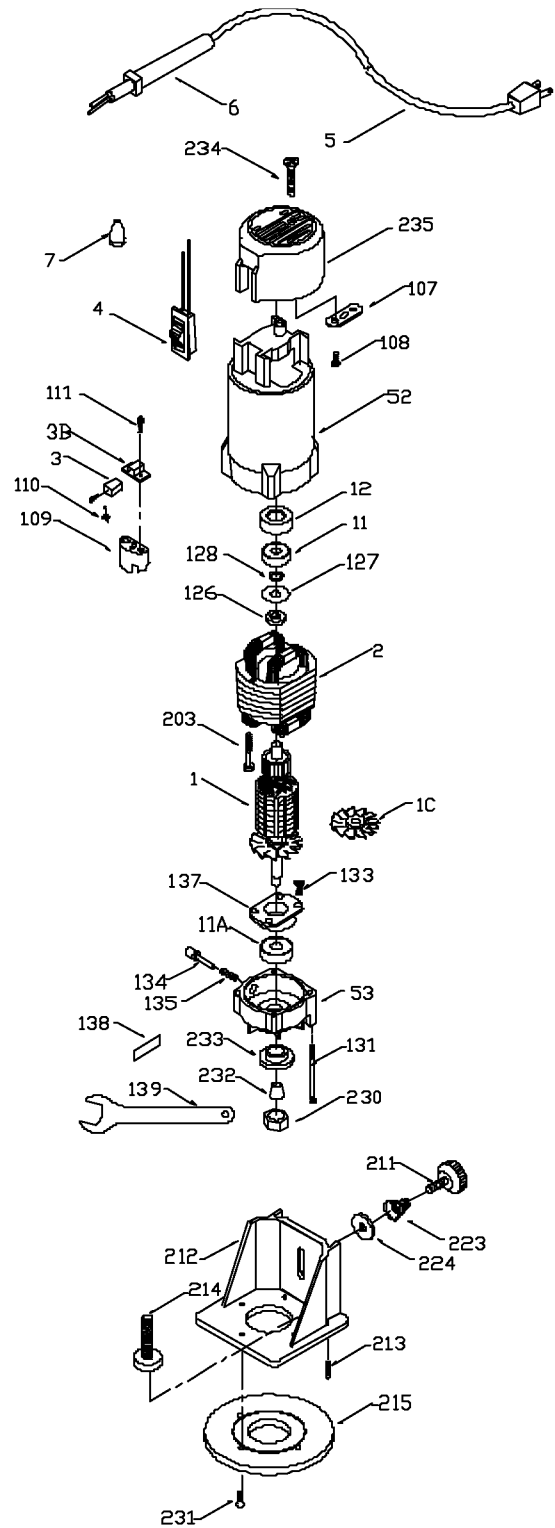

PORTER-CABLE

PORTER-CABLE LAMINATE TRIMMER

WARNING: Electrical repairs should only be attempted by trained repairmen. Contact the nearest Porter-Cable Service Center or other competent repair center

874798

Parts List for 874798 Type 2

Item Number	Part Number	Description	Qty Required
1	879364SV	ARMATURE	1
1	845339	FAN	1
2	891117	FIELD	1
3	N031636	BRUSH ASSEMBLY	2
5	330072-97	CORD/10 FT/18-2	1
6	810716	RELIEVER	1
7	682063	CONNECTOR VS	1
11	855284	BEARING	1
11	874538SV	BALL BEARING	1
12	694432	BEARING MOUNT	1
52	887284	MOTOR HSG.	1
53	873678	FRONT HOUSING	1
107	861434	CORD CLAMP	1
108	882185	SCREW MACHINE STEEL	10
109	690740	BRUSH HOLDER BASE	2
110	868775	BRUSH SPRING	2
111	879298	SCREW	10
126	698394	INSULATING TUBE	1
127	695893	WASHER	10
128	849328	SPACER	1
131	694015	SCREW	10
133	803157	SCREW	10
134	698708	SPINDLE LOCK	1
135	698709	SPRING	1
137	874537	GUIDE RETAINER	1
138	885833	CAUTION LAB-SPIN LCK	1
139	683875	WRENCH OPEN END	1

Parts List for 874798 Type 2

Item Number	Part Number	Description	Qty Required
139	683875	WRENCH OPEN END	1
203	695185	FIELD SCREW	2
211	876641	KNOB KIT	1
212	893128	BASE	1
213	875497	SET-SCREW	1
214	874017	THUMB SCREW	1
215	5140029-46	BASE	1
215	878705	SUB BASE	1
223	876676	SPRING	1
224	859359	WASHER	10
230	691257	NUT COLLET	10
231	802289	SCREW	10
232	684718	COLLET	1
233	849826	RETAINER	1
234	872708	SCREW	1
235	891223	END CAP	1