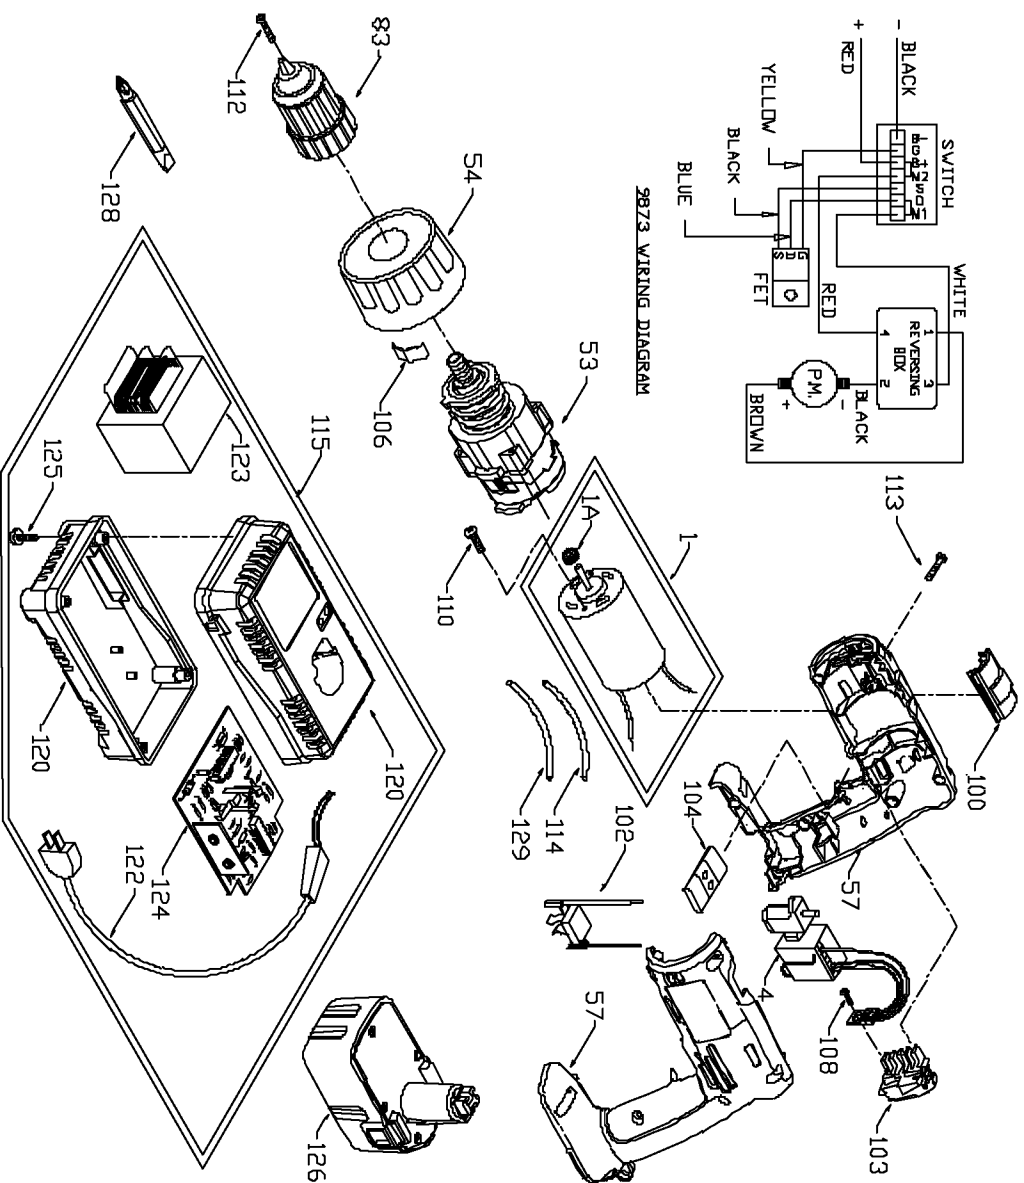

PORTER-CABLE DRIVER DRILL

WARNING: Electrical repairs should only be attempted by trained repairmen. Contact the nearest Porter-Cable Service Center or other competent repair center

873

Parts List for 873 Type 1

Item Number	Part Number	Description	Qty Required
1	885480	MOTOR & PINION ASSY	1
1	000000-00	No Longer Available	1
4	889640	SWITCH	1
53	886338	GEAR BOX/CLUTCH ASSY	1
54	884408	GRADUATED RING	1
57	886848	HANDLE SET	1
83	892647	CHUCK	1
100	884360	SPEED SELECTOR	1
102	884324	CONTACT/LEAD ASSY	1
103	886842	HEATSINK	1
104	884403	FORWARD/REV SELECTOR	1
106	885096	CLUTCH SPRING	10
108	858008	SCREW	10
110	889199	SCREW-CHEESE HD	10
112	875380	SCREW	10
113	888993	SCREW	10
114	886997	INSULATOR TUBE 120V	1
115	000000-00	No Longer Available	1
120	886500	HOUSING SET	1
122	893719	CORD	1
123	8924	UNIVERSAL CHARGER	1
124	000000-00	No Longer Available	1
125	694015	SCREW	10
126	8720	14.4V BATTERY	1
128	698950	BIT	1
129	886630	INSULATOR TUBE 120V	1
861	884367	CARRYING CASE	1

Parts List for 873 Type 1

Item Number	Part Number	Description	Qty Required
861	887712	LATCH CARRYING CASE	1