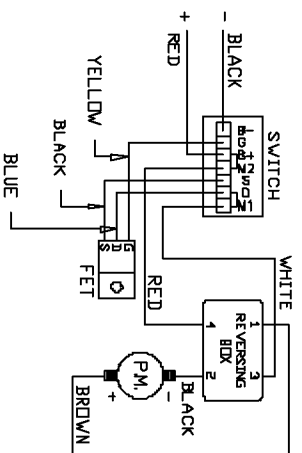

PORTER-CABLE DRIVER DRILL

WARNING: Electrical repairs should only be attempted by trained repairmen. Contact the nearest Porter-Cable Service Center or other competent repair center

873

Parts List for 873 Type 1

Item Number	Part Number	Description	Qty Required
1	885480	MOTOR & PINION ASSY	1
1	000000-00	No Longer Available	1
4	889640	SWITCH	1
53	886338	GEAR BOX/CLUTCH ASSY	1
54	884408	GRADUATED RING	1
57	886848	HANDLE SET	1
83	892647	CHUCK	1
100	884360	SPEED SELECTOR	1
102	884324	CONTACT/LEAD ASSY	1
103	886842	HEATSINK	1
104	884403	FORWARD/REV SELECTOR	1
106	885096	CLUTCH SPRING	10
108	858008	SCREW	10
110	889199	SCREW-CHEESE HD	10
112	875380	SCREW	10
113	888993	SCREW	10
114	886997	INSULATOR TUBE 120V	1
115	000000-00	No Longer Available	1
120	886500	HOUSING SET	1
122	893719	CORD	1
123	8924	UNIVERSAL CHARGER	1
124	000000-00	No Longer Available	1
125	694015	SCREW	10
126	8720	14.4V BATTERY	1
128	698950	BIT	1
129	886630	INSULATOR TUBE 120V	1
861	884367	CARRYING CASE	1

Parts List for 873 Type 1

Item Number	Part Number	Description	Qty Required
861	887712	LATCH CARRYING CASE	1