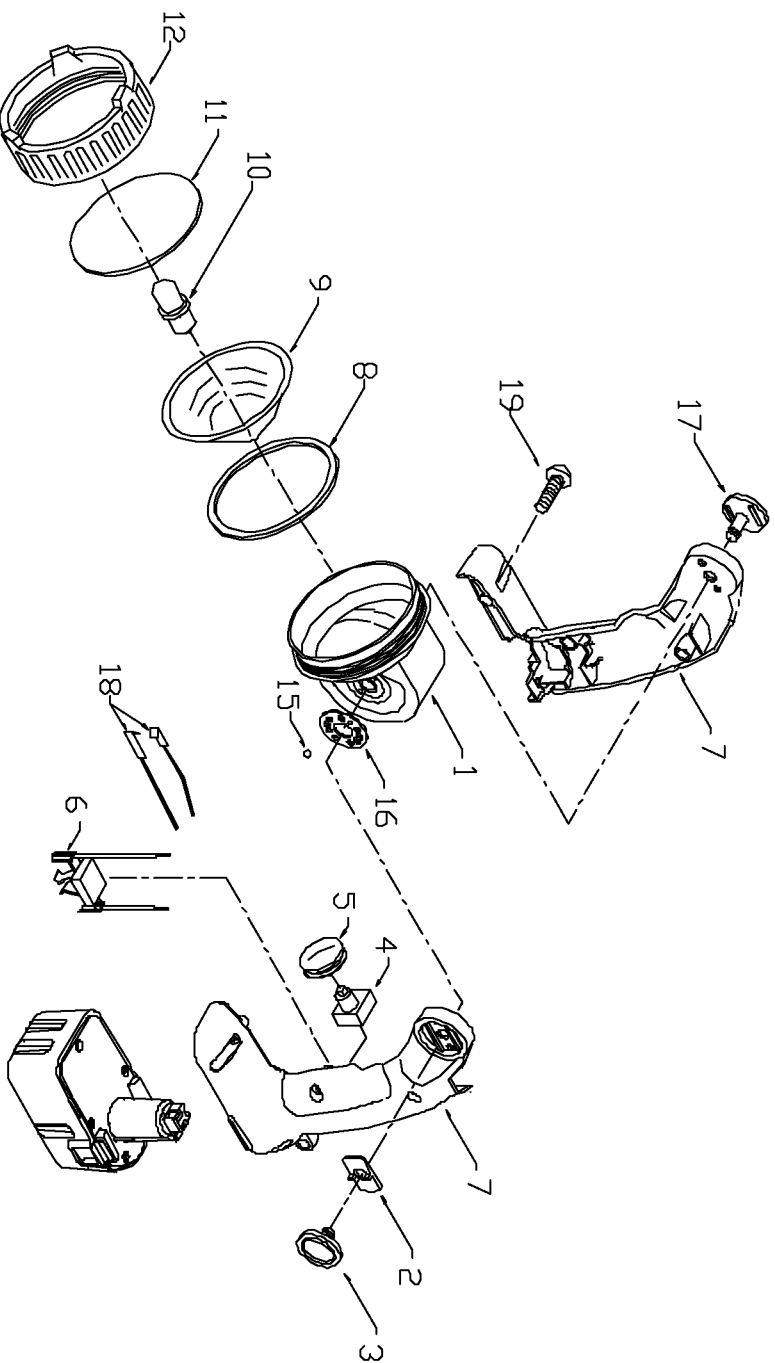

PORTER-CABLE FLASHLIGHT 14.4VDC

WARNING: Electrical repairs should only be attempted by trained repairmen. Contact the nearest Porter-Cable Service Center or other competent repair center

871

Parts List for 871 Type 1

Item Number	Part Number	Description	Qty Required
1	000000-00	No Longer Available	1
2	000000-00	No Longer Available	1
3	000000-00	No Longer Available	1
4	000000-00	No Longer Available	1
5	000000-00	No Longer Available	1
6	889016	CONTACT PLATE	1
7	000000-00	No Longer Available	1
8	000000-00	No Longer Available	1
9	000000-00	No Longer Available	1
10	000000-00	No Longer Available	1