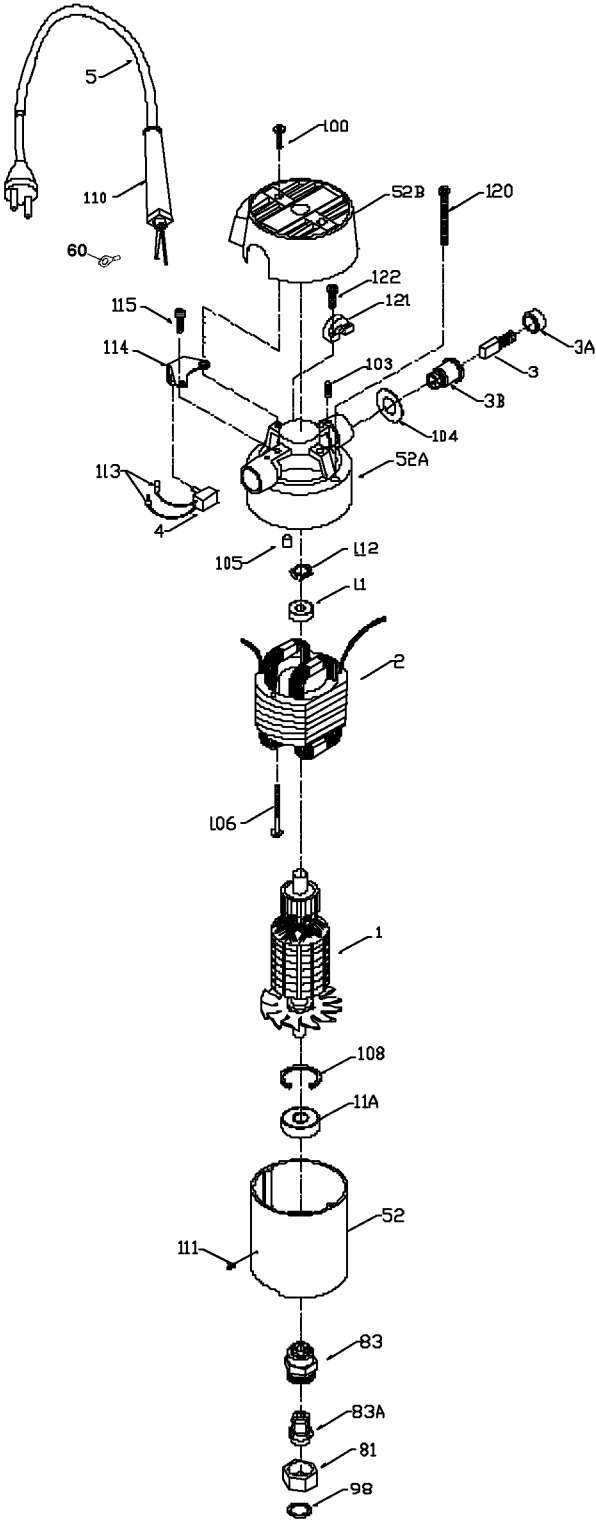

PORTER-CABLE ROUTER

WARNING: Electrical repairs should only be attempted by trained repairmen. Contact the nearest Porter-Cable Service Center or other

86902

Parts List for 86902 Type 1

Item Number	Part Number	Description	Qty Required
1	874588	ARMATURE-220	1
1	874299	FAN	1
2	874589	FIELD-220	1
3	N031652	BRUSH	2
3	803483	BRUSH CAP	2
3	873497	BRUSH HOLDER	2
4	876320	SWITCH.	1
5	879758	CORD-EURO	1
5	874544	CORD-220	1
11	855284	BEARING	3
11	878064SV	BEARING	3
52	903967SV	CASING & PINS FRONT	1
52	899192SV	REAR HOUSING	1
52	888727	MOTOR HOUSING CAP	1
60	849314	TERM	1
81	875893	COLLET NUT	1
83	872793	CHUCK	1
83	42999	1/4 INCH COLLET ASSY	1
83	42950	1/2 INCH COLLET ASSY	1
83	42975	3/8 INCH COLLET ASSY	1
83	42975	3/8 INCH COLLET ASSY	1
83	876669	COLLET 1/4 INCH	1
83	875893	COLLET NUT	1
83	876670	COLLET 3/8 INCH	1
83	876671	COLLET 1/2 INCH	1
98	823030	SNAP-RING	10
100	878813	SCREW	10

Parts List for 86902 Type 1

Item Number	Part Number	Description	Qty Required
103	804360	SCREW	10
104	803496	WASHER	10
105	842597	PLUG	1
106	838312	SCREW	10
108	802426	RING	10
110	901266	STRAIN RELIEVER	1
111	800835	PIN	10
112	842610	SPRING-PRELOAD	10
113	682063	CONNECTOR VS	1
114	876396	BRACKET	1
115	802764	SCREW	10
120	681260	SCREW & WASHER	10
121	874137	CORD CLAMP	1
122	877817	SCREW	10
123	849314	TERM	1
124	803104	LEAD	1
125	A22709	OPEN-END WRENCH	1
125	A22709	OPEN-END WRENCH	1