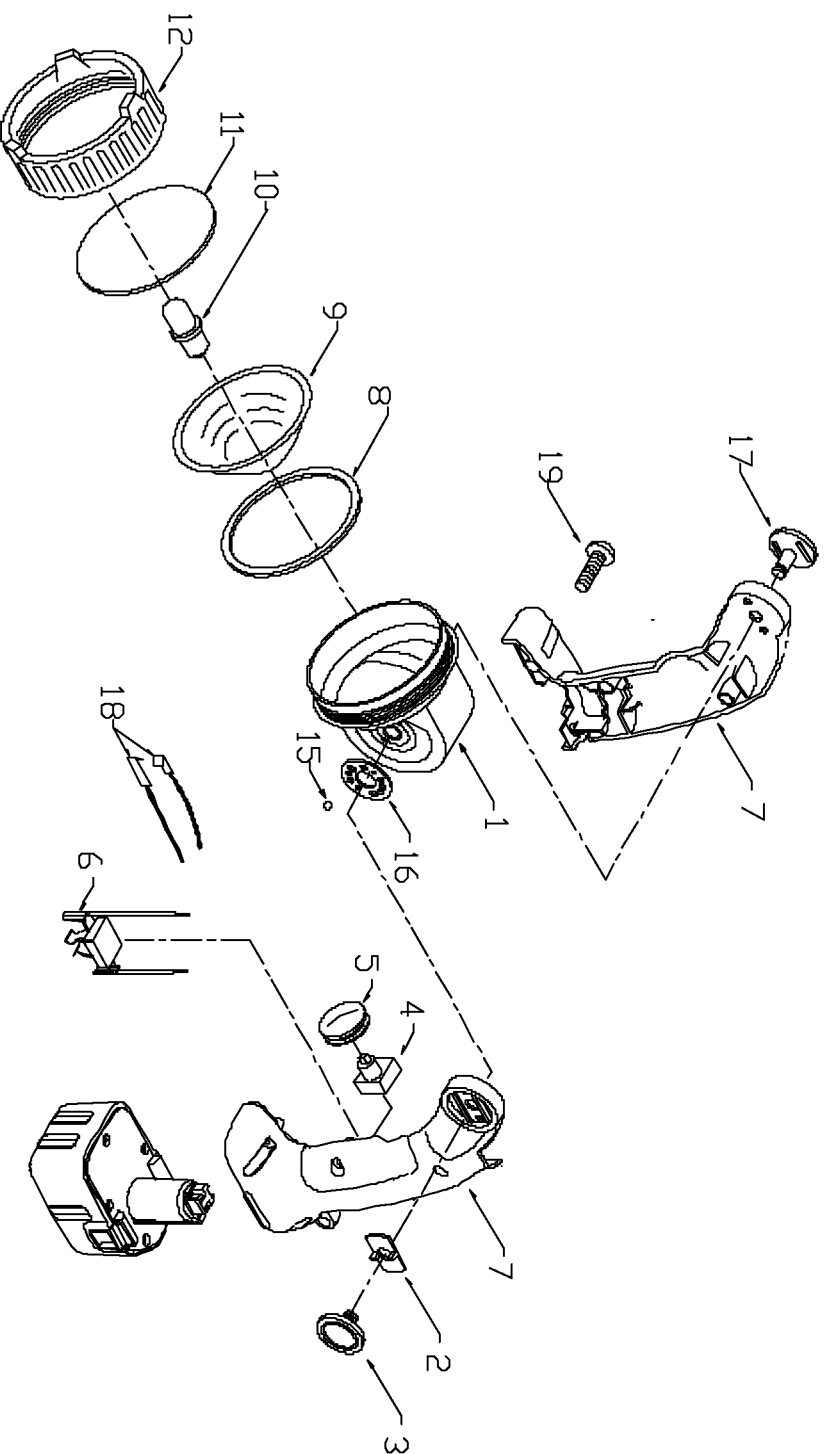

PORTER-CABLE FLASHLIGHT 12VDC

WARNING: Electrical repairs should only be attempted by trained repairmen. Contact the nearest Porter-Cable Service Center or other

861

Parts List for 861 Type 1

Item Number	Part Number	Description	Qty Required
1	000000-00	No Longer Available	1
2	000000-00	No Longer Available	1
3	000000-00	No Longer Available	1
4	000000-00	No Longer Available	1
5	000000-00	No Longer Available	1
6	889016	CONTACT PLATE	1
7	000000-00	No Longer Available	1
8	000000-00	No Longer Available	1
9	000000-00	No Longer Available	1
10	DW9043	12V LIGHT BULB	1
11	000000-00	No Longer Available	1
12	000000-00	No Longer Available	1
15	000000-00	No Longer Available	1
16	000000-00	No Longer Available	1
17	000000-00	No Longer Available	1
18	000000-00	No Longer Available	1
19	888993	SCREW	1
20	000000-00	No Longer Available	1