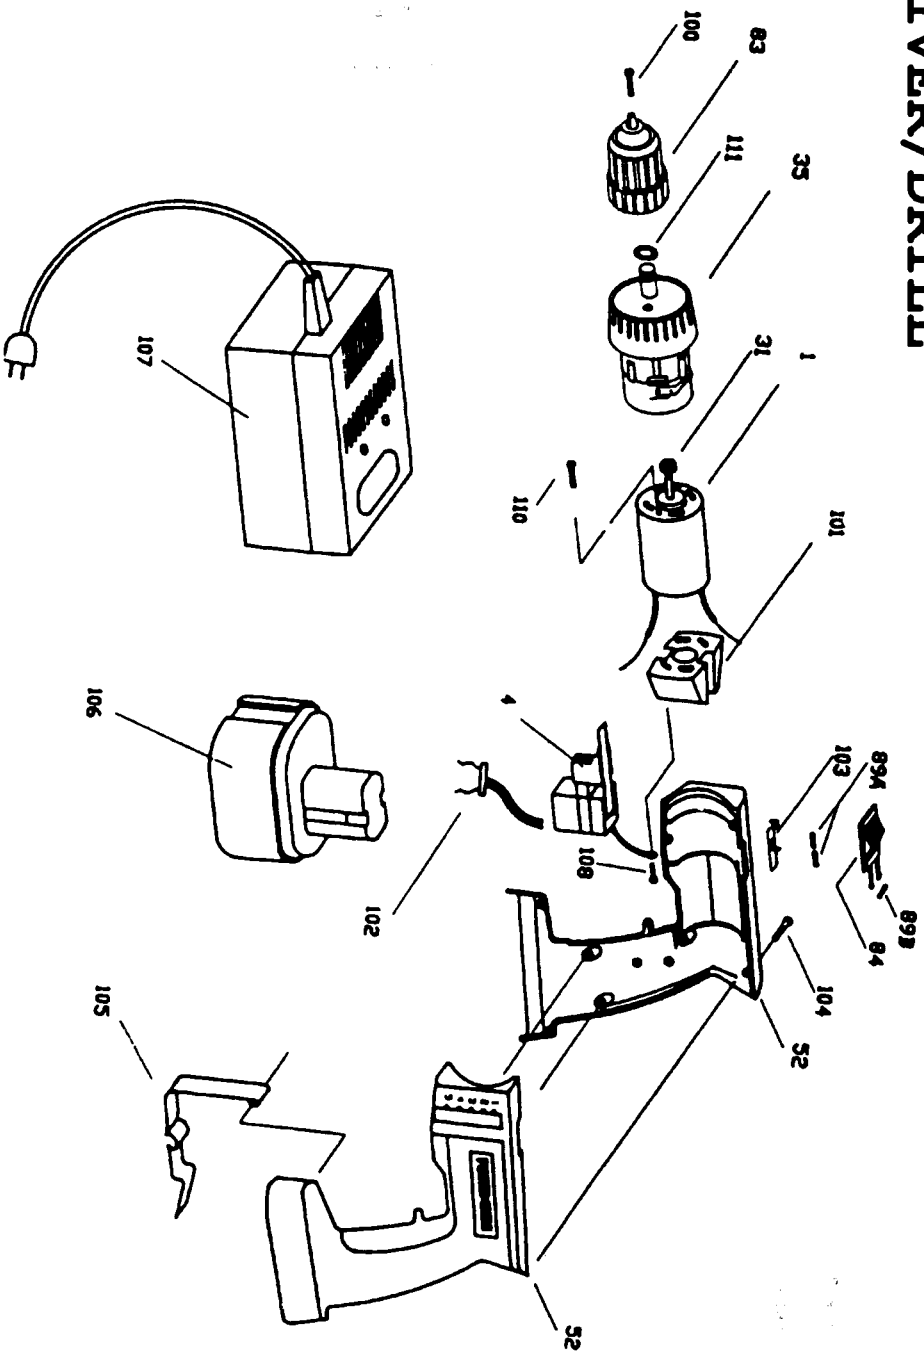

PORTER-CABLE CORDLESS DRIVER/DRILL

WARNING: Electrical repairs should only be attempted by trained repairmen. Contact the nearest Porter-Cable Service Center or other competent repair center.

Parts List for 853 Type 1

Item Number	Part Number	Description	Qty Required
1	000000-00	No Longer Available	1
4	698955	SWITCH ASSY	1
31	875359	PINION GEAR	1
35	882673	SHIFT YOKE	1
35	875358	GEAR BOX/CLUTCH ASSY	1
52	000000-00	No Longer Available	1
52	882673	SHIFT YOKE	1
83	000000-00	No Longer Available	1
83	000000-00	No Longer Available	1
84	000000-00	No Longer Available	1
89	000000-00	No Longer Available	1
89	000000-00	No Longer Available	1
100	875380	SCREW	1
101	000000-00	No Longer Available	1
102	698948	CONTACT/LEAD ASSY	1
103	874393	LINK	1
104	888993	SCREW	10
105	698946	CLIP	1
106	000000-00	No Longer Available	1
107	000000-00	No Longer Available	1
108	000000-00	No Longer Available	1
110	000000-00	No Longer Available	1
111	698159	SPACER	1
856	698950	BIT	1
856	000000-00	No Longer Available	1
861	000000-00	No Longer Available	1
861	000000-00	No Longer Available	1