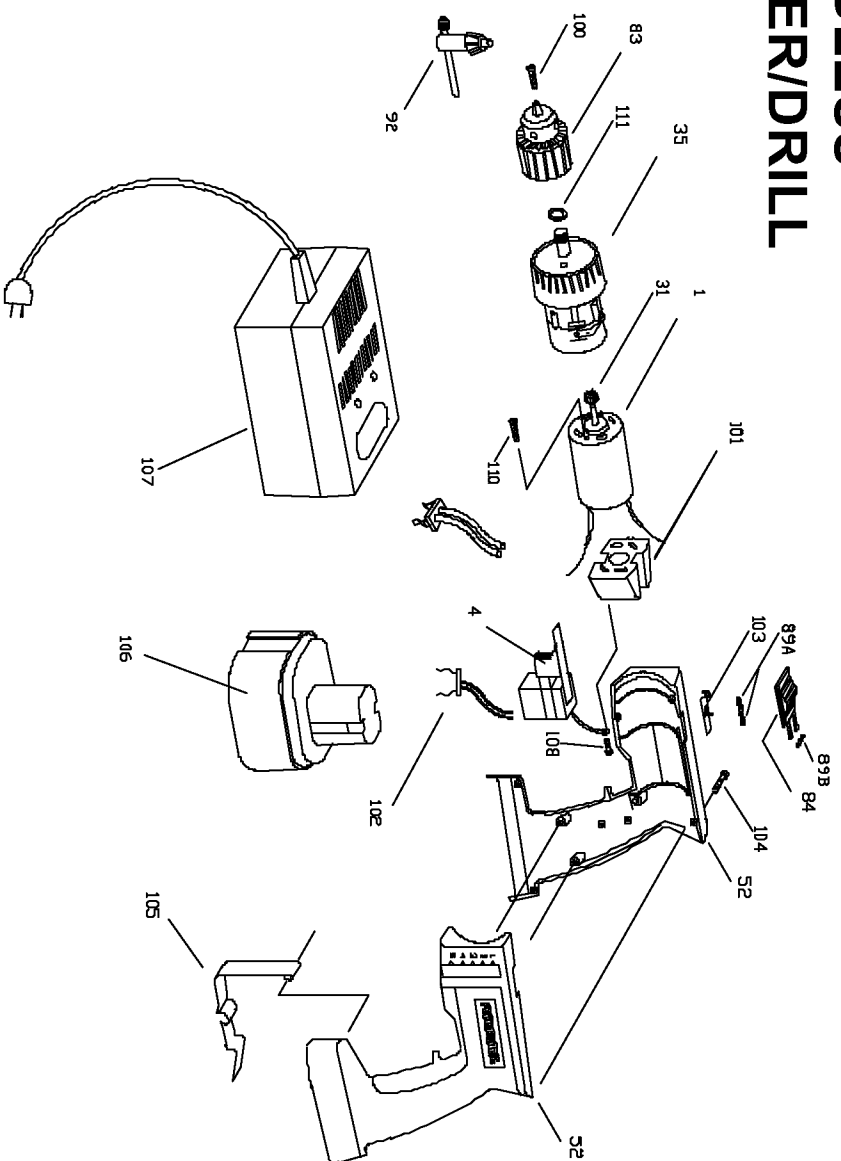

PORTER-CABLE CORDLESS DRIVER/DRILL

WARNING: Electrical repairs should only be attempted by trained repairmen. Contact the nearest Porter-Cable Service Center or other competent repair center.

852

Parts List for 852 Type 1

Item Number	Part Number	Description	Qty Required
1	874519	MOTOR	1
4	698955	SWITCH ASSY	1
31	875359	PINION GEAR	1
35	882673	SHIFT YOKE	1
35	875358	GEAR BOX/CLUTCH ASSY	1
52	882672	HOUSING SET KIT	1
52	882673	SHIFT YOKE	1
83	692074	CHUCK PKG.	1
84	692074	CHUCK PKG.	1
89	000000-00	No Longer Available	1
89	000000-00	No Longer Available	1
92	826226	KEY	1
100	875380	SCREW	1
101	000000-00	No Longer Available	1
102	698948	CONTACT/LEAD ASSY	1
103	874393	LINK	1
104	888993	SCREW	10
105	698946	CLIP	1
106	8500	12V BATTERY PACK	1
107	000000-00	No Longer Available	1
108	000000-00	No Longer Available	1
110	873370	SCREW	1
111	698159	SPACER	1
856	000000-00	No Longer Available	1
856	698950	BIT	1
861	873308	COVER	1
861	000000-00	No Longer Available	1