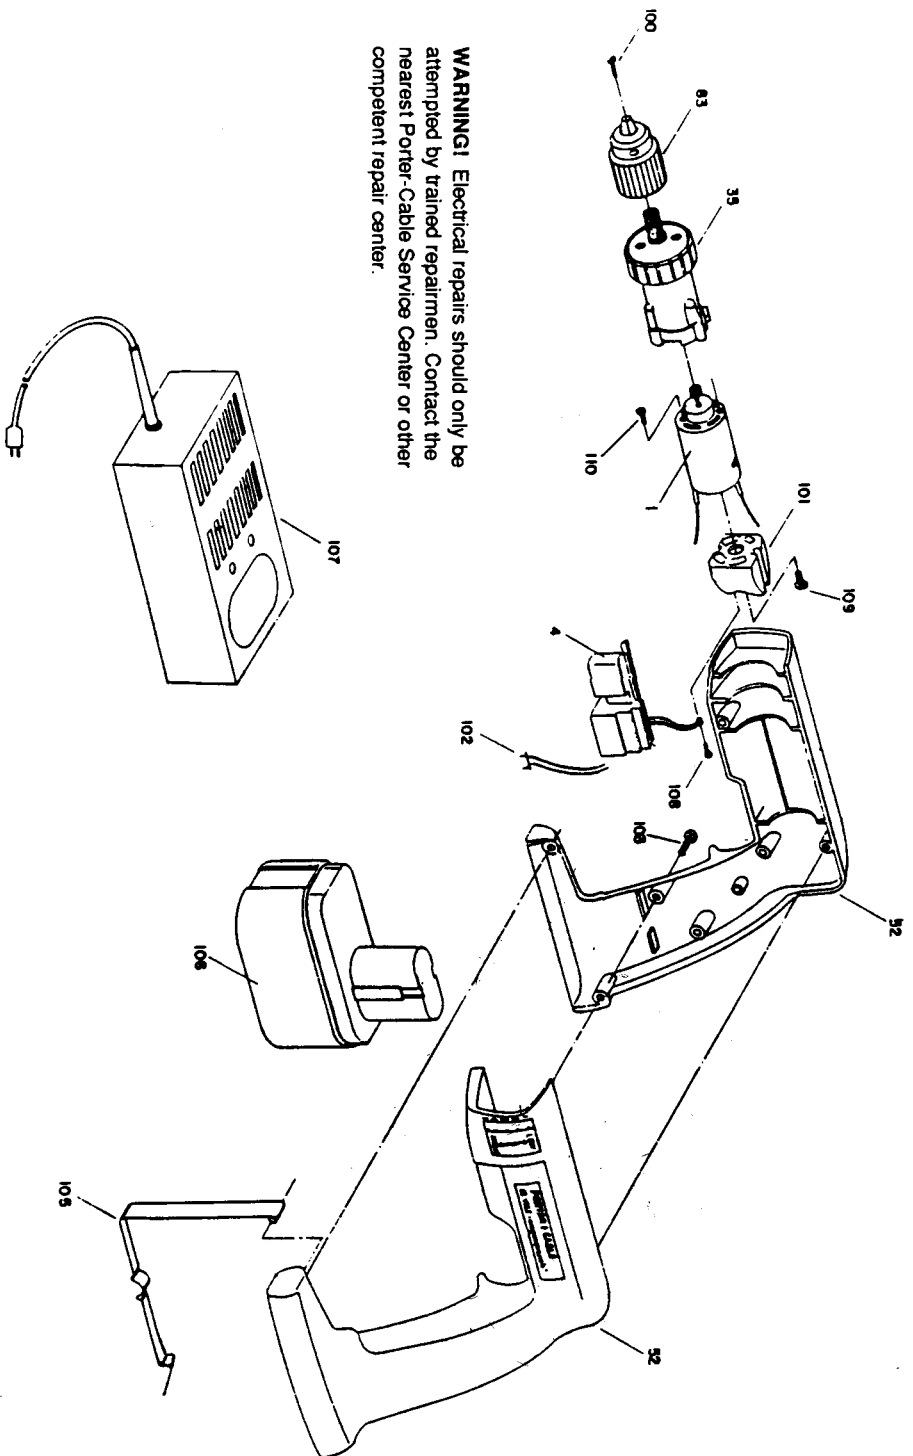

PORTER-CABLE CORDLESS DRIVER / DRILL

851

WARNING! Electrical repairs should only be attempted by trained repairmen. Contact the nearest Porter-Cable Service Center or other competent repair center.

Parts List for 851 Type 1

Item Number	Part Number	Description	Qty Required
1	000000-00	No Longer Available	1
1	000000-00	No Longer Available	1
4	698955	SWITCH ASSY	1
4	000000-00	No Longer Available	1
35	000000-00	No Longer Available	1
35	000000-00	No Longer Available	1
52	000000-00	No Longer Available	1
83	000000-00	No Longer Available	1
83	000000-00	No Longer Available	1
100	691667	CHUCK SCREW	10
101	000000-00	No Longer Available	1
102	698948	CONTACT/LEAD ASSY	1
103	000000-00	No Longer Available	10
105	698946	CLIP	1
106	000000-00	No Longer Available	1
107	000000-00	No Longer Available	1
108	000000-00	No Longer Available	10
109	000000-00	No Longer Available	1
110	000000-00	No Longer Available	10
115	000000-00	No Longer Available	1
116	000000-00	No Longer Available	1
117	698950	BIT	1
118	000000-00	No Longer Available	1
856	000000-00	No Longer Available	1