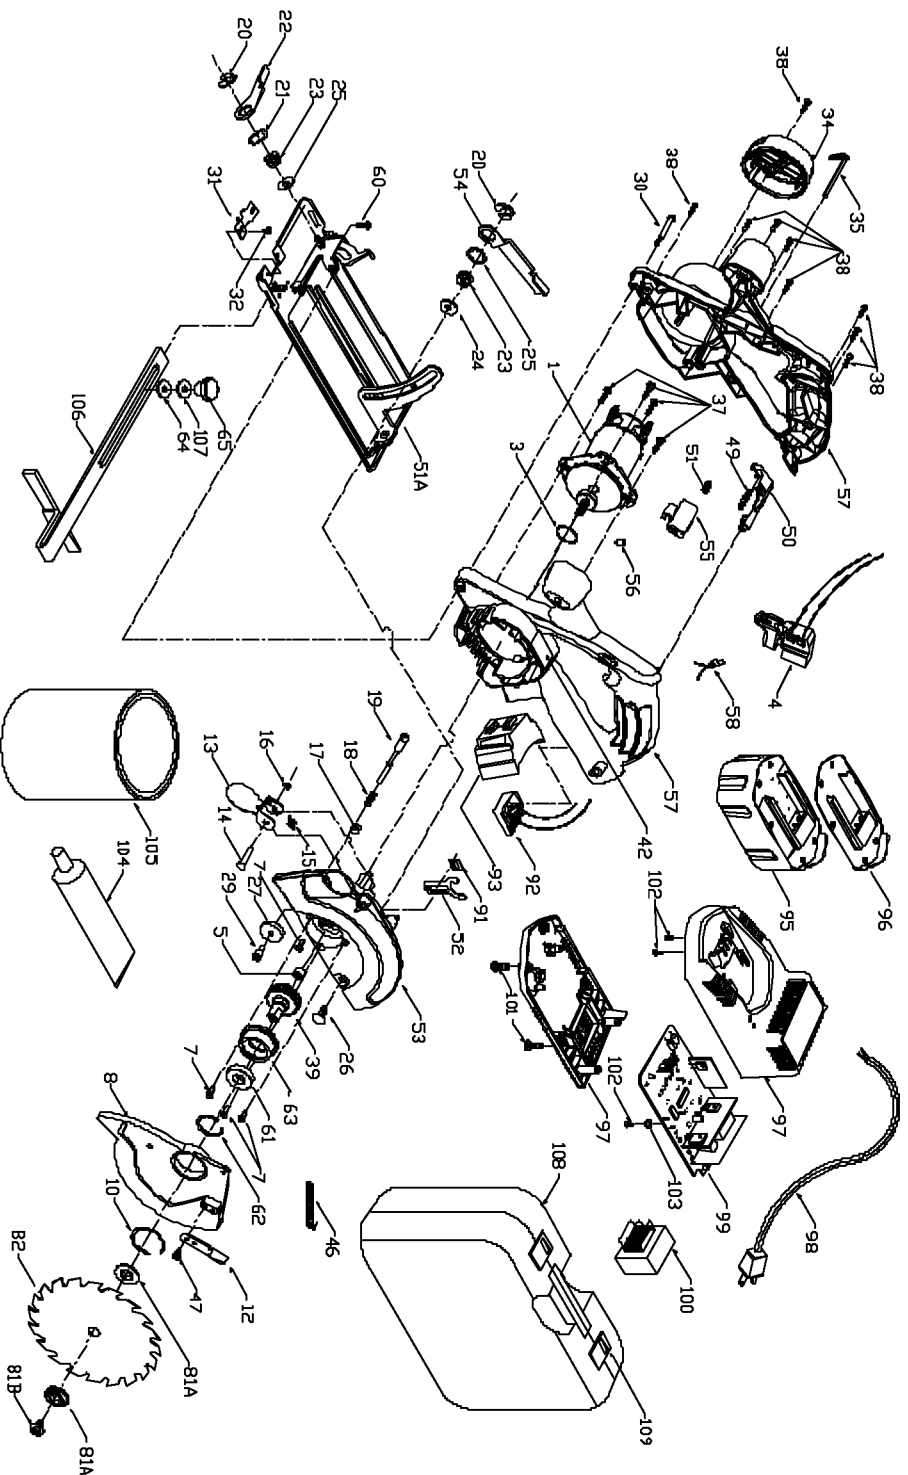

PORTER-CABLE BATTERY SAW

WARNING: Electrical repairs should only be attempted by trained repairmen. Contact the nearest Porter-Cable Service Center or other competent repair center.

844
845

Parts List for 845 Type 2

Item Number	Part Number	Description	Qty Required
1	906568	MOTOR	1
3	697029	O-RING	1
4	889571	SWITCH	1
5	848131	BEARING	1
7	883486	SCREW	10
8	893558	GUARD	1
10	696667	RETAINING-RING	1
12	696661	LEVER	1
13	891088	EXHAUST COVER	1
14	697382	RIVET	1
15	893314	SPRING	1
16	878877	RETAINER CLIP	1
17	878381	SEAL	1
18	696677	SPRING	1
19	878407	LOCK PIN	1
20	696656	RETAINING-RING	1
21	696668	WASHER	1
22	696669	LEVER	1
23	885516	NUT	1
24	859359	WASHER	1
25	698241	WAVE WASHER	1
26	879525	SCREW	1
27	698367	BUMPER	1
29	879548	SCREW	1
30	893521	BOLT	1
31	696658	GUIDE-PLATE	1
32	696796	SCREW	1