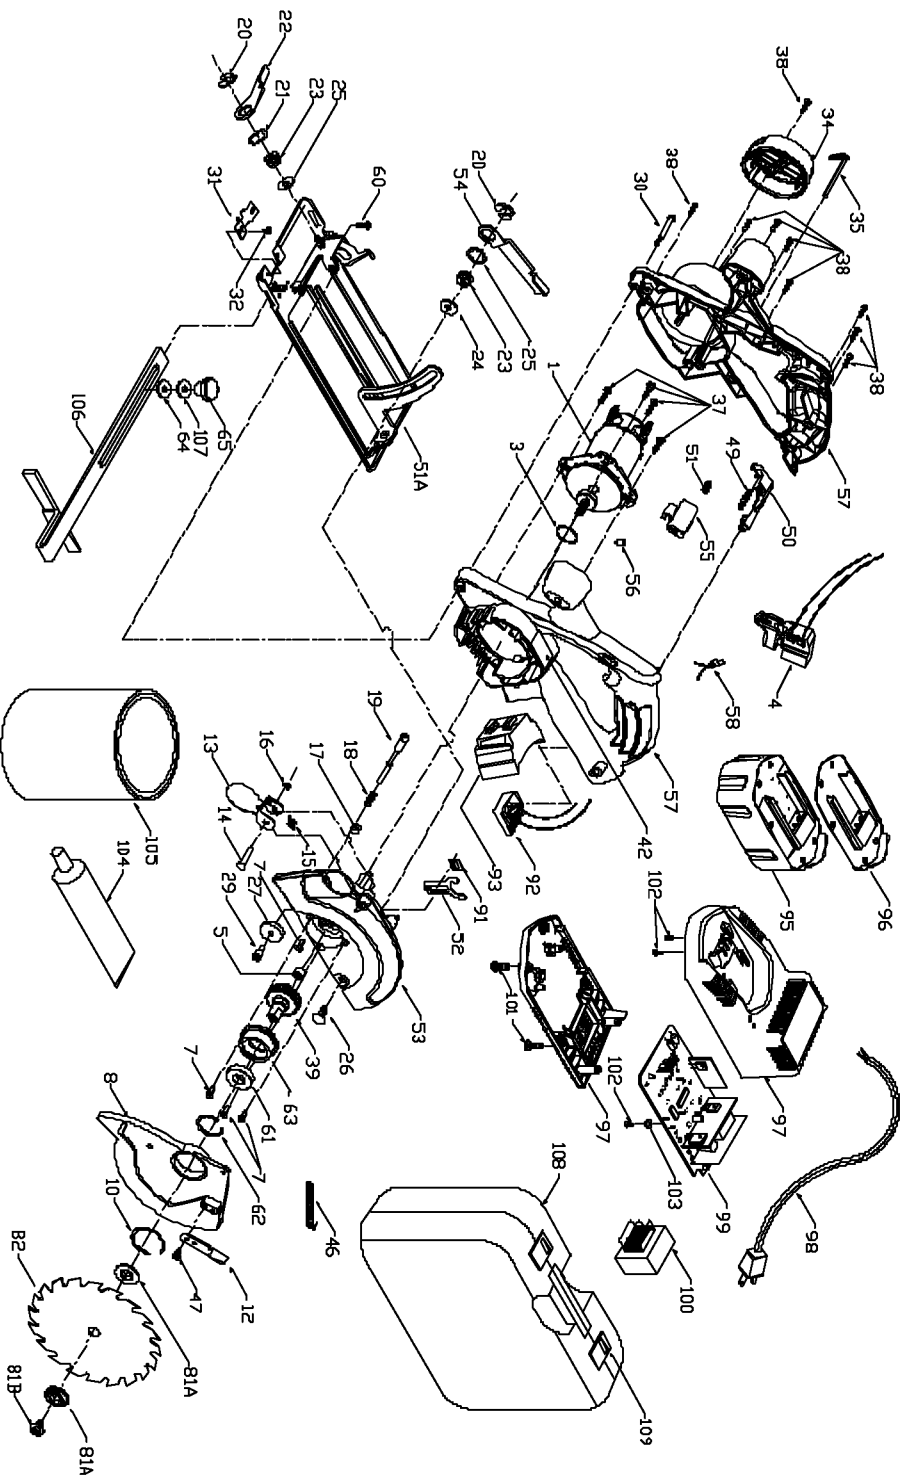

PORTER-CABLE BATTERY SAW

WARNING: Electrical repairs should only be attempted by trained repairmen. Contact the nearest Porter-Cable Service Center or other competent repair center.

844
845

Parts List for 844 Type 1

Item Number	Part Number	Description	Qty Required
1	000000-00	No Longer Available	1
3	697029	O-RING	1
4	889571	SWITCH	1
5	848131	BEARING	1
7	883486	SCREW	10
8	893558	GUARD	1
10	696667	RETAINING-RING	1
12	696661	LEVER	1
13	891088	EXHAUST COVER	1
14	697382	RIVET	1
15	893314	SPRING	1
16	878877	RETAINER CLIP	1
17	878381	SEAL	1
18	696677	SPRING	1
19	878407	LOCK PIN	1
20	696656	RETAINING-RING	1
21	696668	WASHER	1
22	696669	LEVER	1
23	885516	NUT	1
24	859359	WASHER	1
25	698241	WAVE WASHER	1
26	879525	SCREW	1
27	698367	BUMPER	1
29	879548	SCREW	1
30	893521	BOLT	1
31	696658	GUIDE-PLATE	1
32	696796	SCREW	1