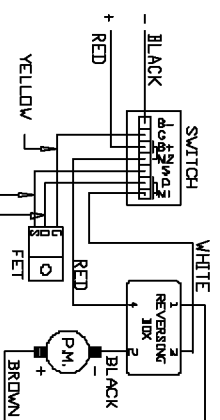

PORTER-CABLE CORDLESS DRIVER/DRILL

WARNING: Electrical repairs should only be attempted by trained repairmen. Contact the nearest Porter-Cable Service Center or other competent repair center.

830

Parts List for 830 Type 1

Item Number	Part Number	Description	Qty Required
1	000000-00	No Longer Available	1
1	000000-00	No Longer Available	1
4	887031	SWITCH	1
4	000000-00	No Longer Available	1
53	886338	GEAR BOX/CLUTCH ASSY	1
54	884408	GRADUATED RING	1
57	884397	HOUSING	1
83	895567	CHUCK	1
100	884360	SPEED SELECTOR	1
102	884324	CONTACT/LEAD ASSY	1
103	886842	HEATSINK	1
104	884403	FORWARD/REV SELECTOR	1
106	885096	CLUTCH SPRING	10
108	694772	SCREW	10
110	873370	SCREW	10
112	875380	SCREW	10
113	888993	SCREW	10
114	886997	INSULATOR TUBE 120V	1
114	886630	INSULATOR TUBE 120V	1
115	000000-00	No Longer Available	1
120	887791	HOUSING SET CHGR230V	1
120	000000-00	No Longer Available	1
122	893719	CORD	1
122	000000-00	No Longer Available	1
123	887793	TRANSFORMER 230V	1
123	000000-00	No Longer Available	1
124	886340	CIRCUIT BOARD PKG	1

Parts List for 830 Type 1

Item Number	Part Number	Description	Qty Required
125	694015	SCREW	10
126	8300	9.6V BATTERY/9830	1
128	698950	BIT	1
129	884367	CARRYING CASE	1
130	887712	LATCH CARRYING CASE	1
131	000000-00	No Longer Available	1