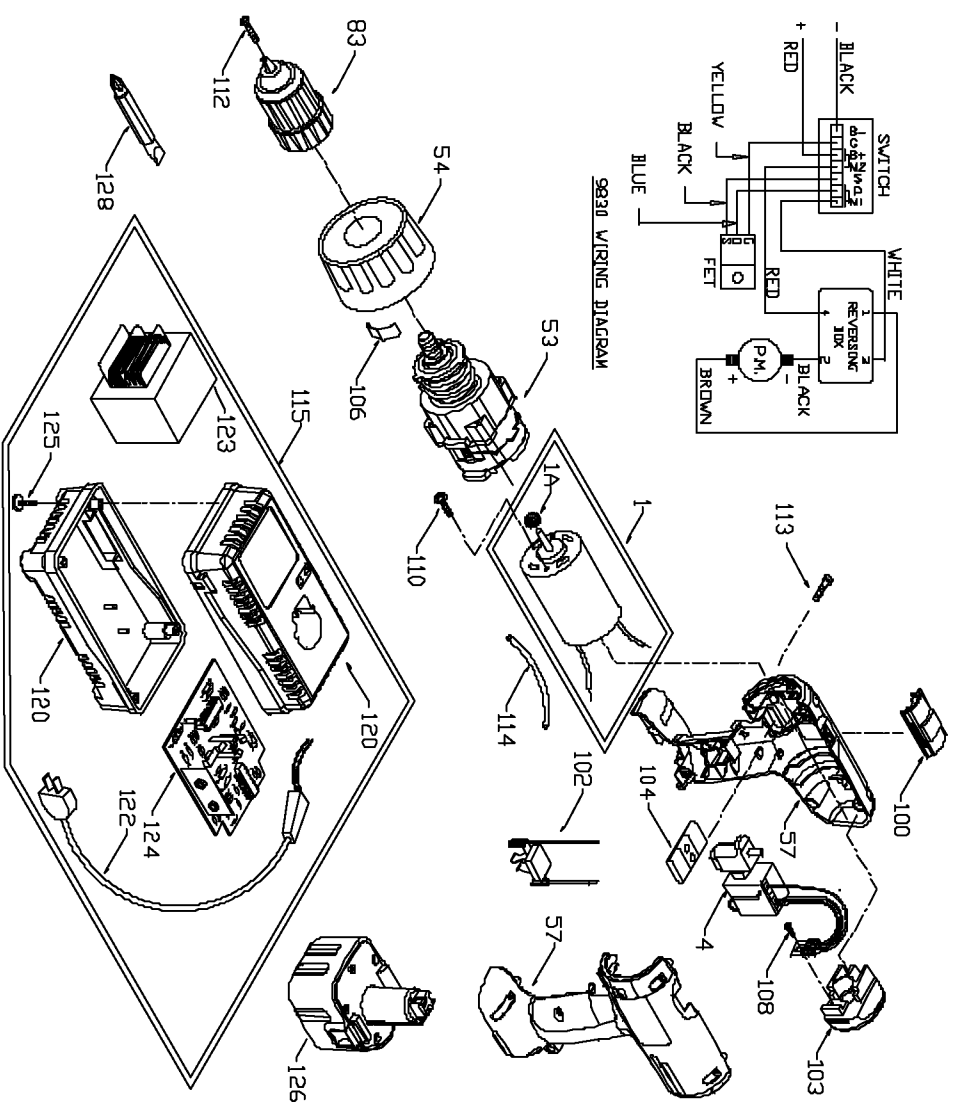

PORTER-CABLE CORDLESS DRIVER/DRILL

WARNING: Electrical repairs should only be attempted by trained repairmen. Contact the nearest Porter-Cable Service Center or other competent repair center.

830

Parts List for 830 Type 1

Item Number	Part Number	Description	Qty Required
1	000000-00	No Longer Available	1
1	000000-00	No Longer Available	1
4	887031	SWITCH	1
4	000000-00	No Longer Available	1
53	886338	GEAR BOX/CLUTCH ASSY	1
54	884408	GRADUATED RING	1
57	884397	HOUSING	1
83	895567	CHUCK	1
100	884360	SPEED SELECTOR	1
102	884324	CONTACT/LEAD ASSY	1
103	886842	HEATSINK	1
104	884403	FORWARD/REV SELECTOR	1
106	885096	CLUTCH SPRING	10
108	694772	SCREW	10
110	873370	SCREW	10
112	875380	SCREW	10
113	888993	SCREW	10
114	886997	INSULATOR TUBE 120V	1
114	886630	INSULATOR TUBE 120V	1
115	000000-00	No Longer Available	1
120	887791	HOUSING SET CHGR230V	1
120	000000-00	No Longer Available	1
122	893719	CORD	1
122	000000-00	No Longer Available	1
123	887793	TRANSFORMER 230V	1
123	000000-00	No Longer Available	1
124	886340	CIRCUIT BOARD PKG	1

Parts List for 830 Type 1

Item Number	Part Number	Description	Qty Required
125	694015	SCREW	10
126	8300	9.6V BATTERY/9830	1
128	698950	BIT	1
129	884367	CARRYING CASE	1
130	887712	LATCH CARRYING CASE	1
131	000000-00	No Longer Available	1