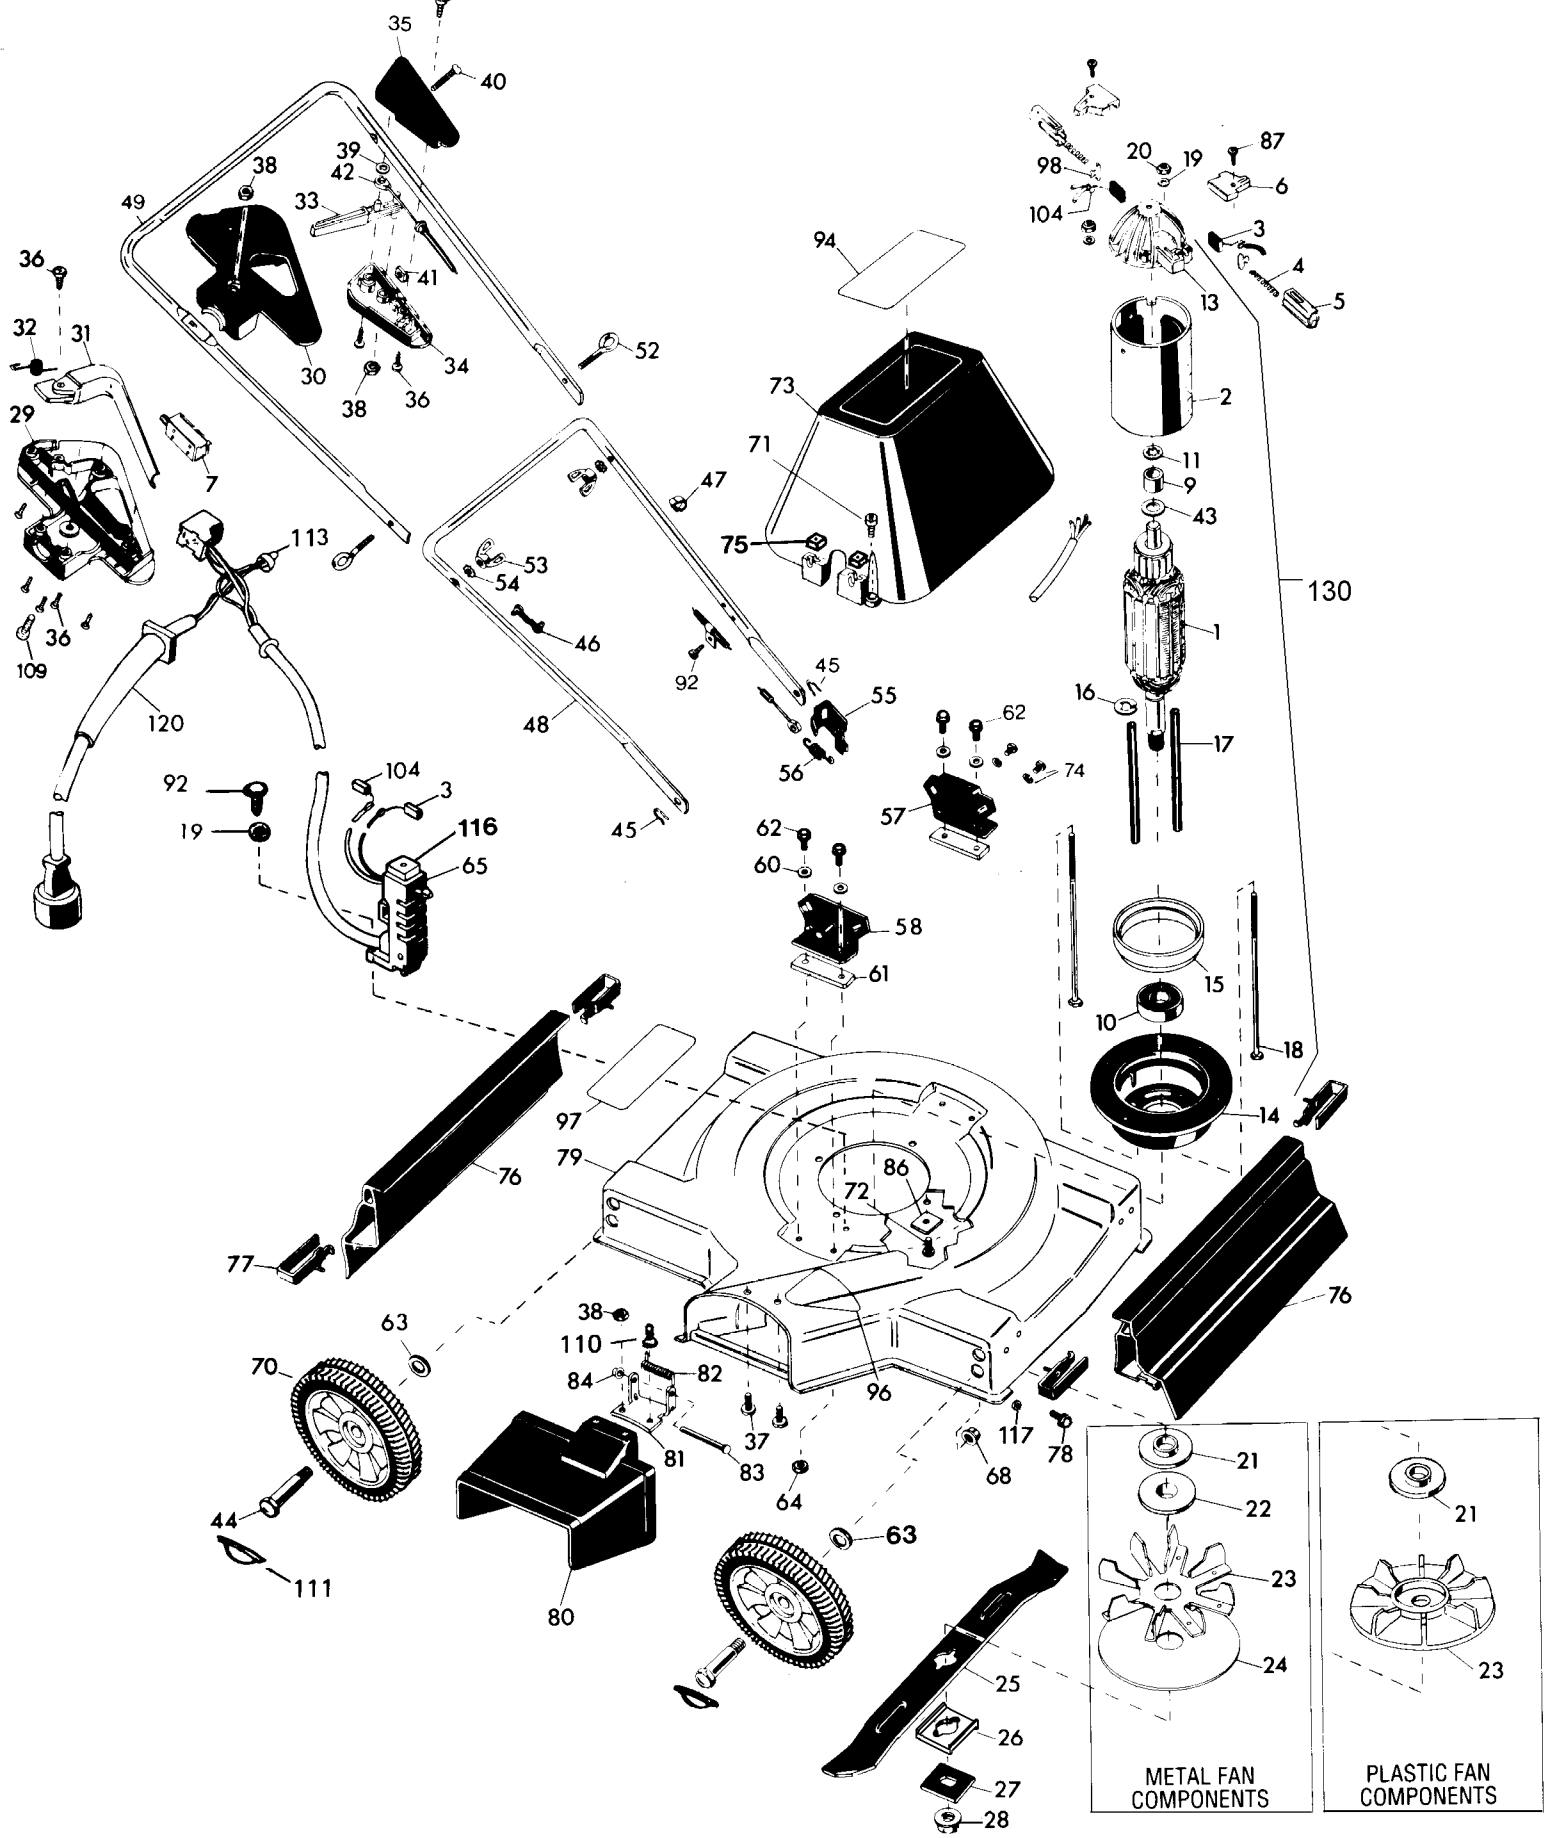

## Parts List for 8019 Type 1

Item Number	Part Number	Description	Qty Required
1	242238-01	MOTOR ASSY.	1
2	681086-02	MAGNET RING	1
3	242273-00	BRUSH,SHUNTED	2
4	242207-00	SPRING,BRUSH	2
5	242274-00	INSERT,BRUSH	2
6	240808-01	CAP,BRUSH	2
7	681064-01	SWITCH,P.BUTTON	1
9	73093-00	BEARING,SLEEVE	1
10	070055-00	BALL BEARING	1
11	000000-00	No Longer Available	1
13	680476-07	CAP,END	1
14	241590-07	STAMPING,LOWER	1
15	681285-00	INSULATOR	1
16	137203-00	RING, RETAINING	1
17	000000-00	No Longer Available	2
18	681298-00	SCREW	2
19	099361-10	WASHER	3
20	32699-00	NUT	2
21	680812-00	SPACER,BLADE	1
22	000000-00	No Longer Available	1
22	241125-00	FAN	1
23	429882-04	FAN	1
24	000000-00	No Longer Available	1
25	682046-01	BLADE	1
26	241381-01	INSULATOR,BLADE	1
27	092715-00	SPACER	1
28	90561895	HEX NUT	1

## Parts List for 8019 Type 1

Item Number	Part Number	Description	Qty Required
29	000000-00	No Longer Available	1
30	000000-00	No Longer Available	1
31	90508746	SWITCH LEVER	1
32	681269-00	SPRING	1
33	000000-00	No Longer Available	1
34	000000-00	No Longer Available	1
35	243752-00	CLAMSHELL SET	1
35	243752-00	CLAMSHELL SET	1
36	330019-13	SCREW,M4X19	7
37	000000-00	No Longer Available	1
38	038738-00	NUT	1
39	000000-00	No Longer Available	1
40	681706-00	SCREW	1
41	81999-00	NUT	1
42	000000-00	No Longer Available	1
43	000000-00	No Longer Available	1
44	239478-05	BOLT, AXLE	4
45	681284-00	CLIP	2
46	239715-06	WRAP,TIE	3
47	000000-00	No Longer Available	1
47	000000-00	No Longer Available	1
48	000000-00	No Longer Available	1
49	242065-02	HANDLE	1
52	000000-00	No Longer Available	2
53	000000-00	No Longer Available	2
53	241483-01	KNOB	2
54	38297-00	WASHER	2