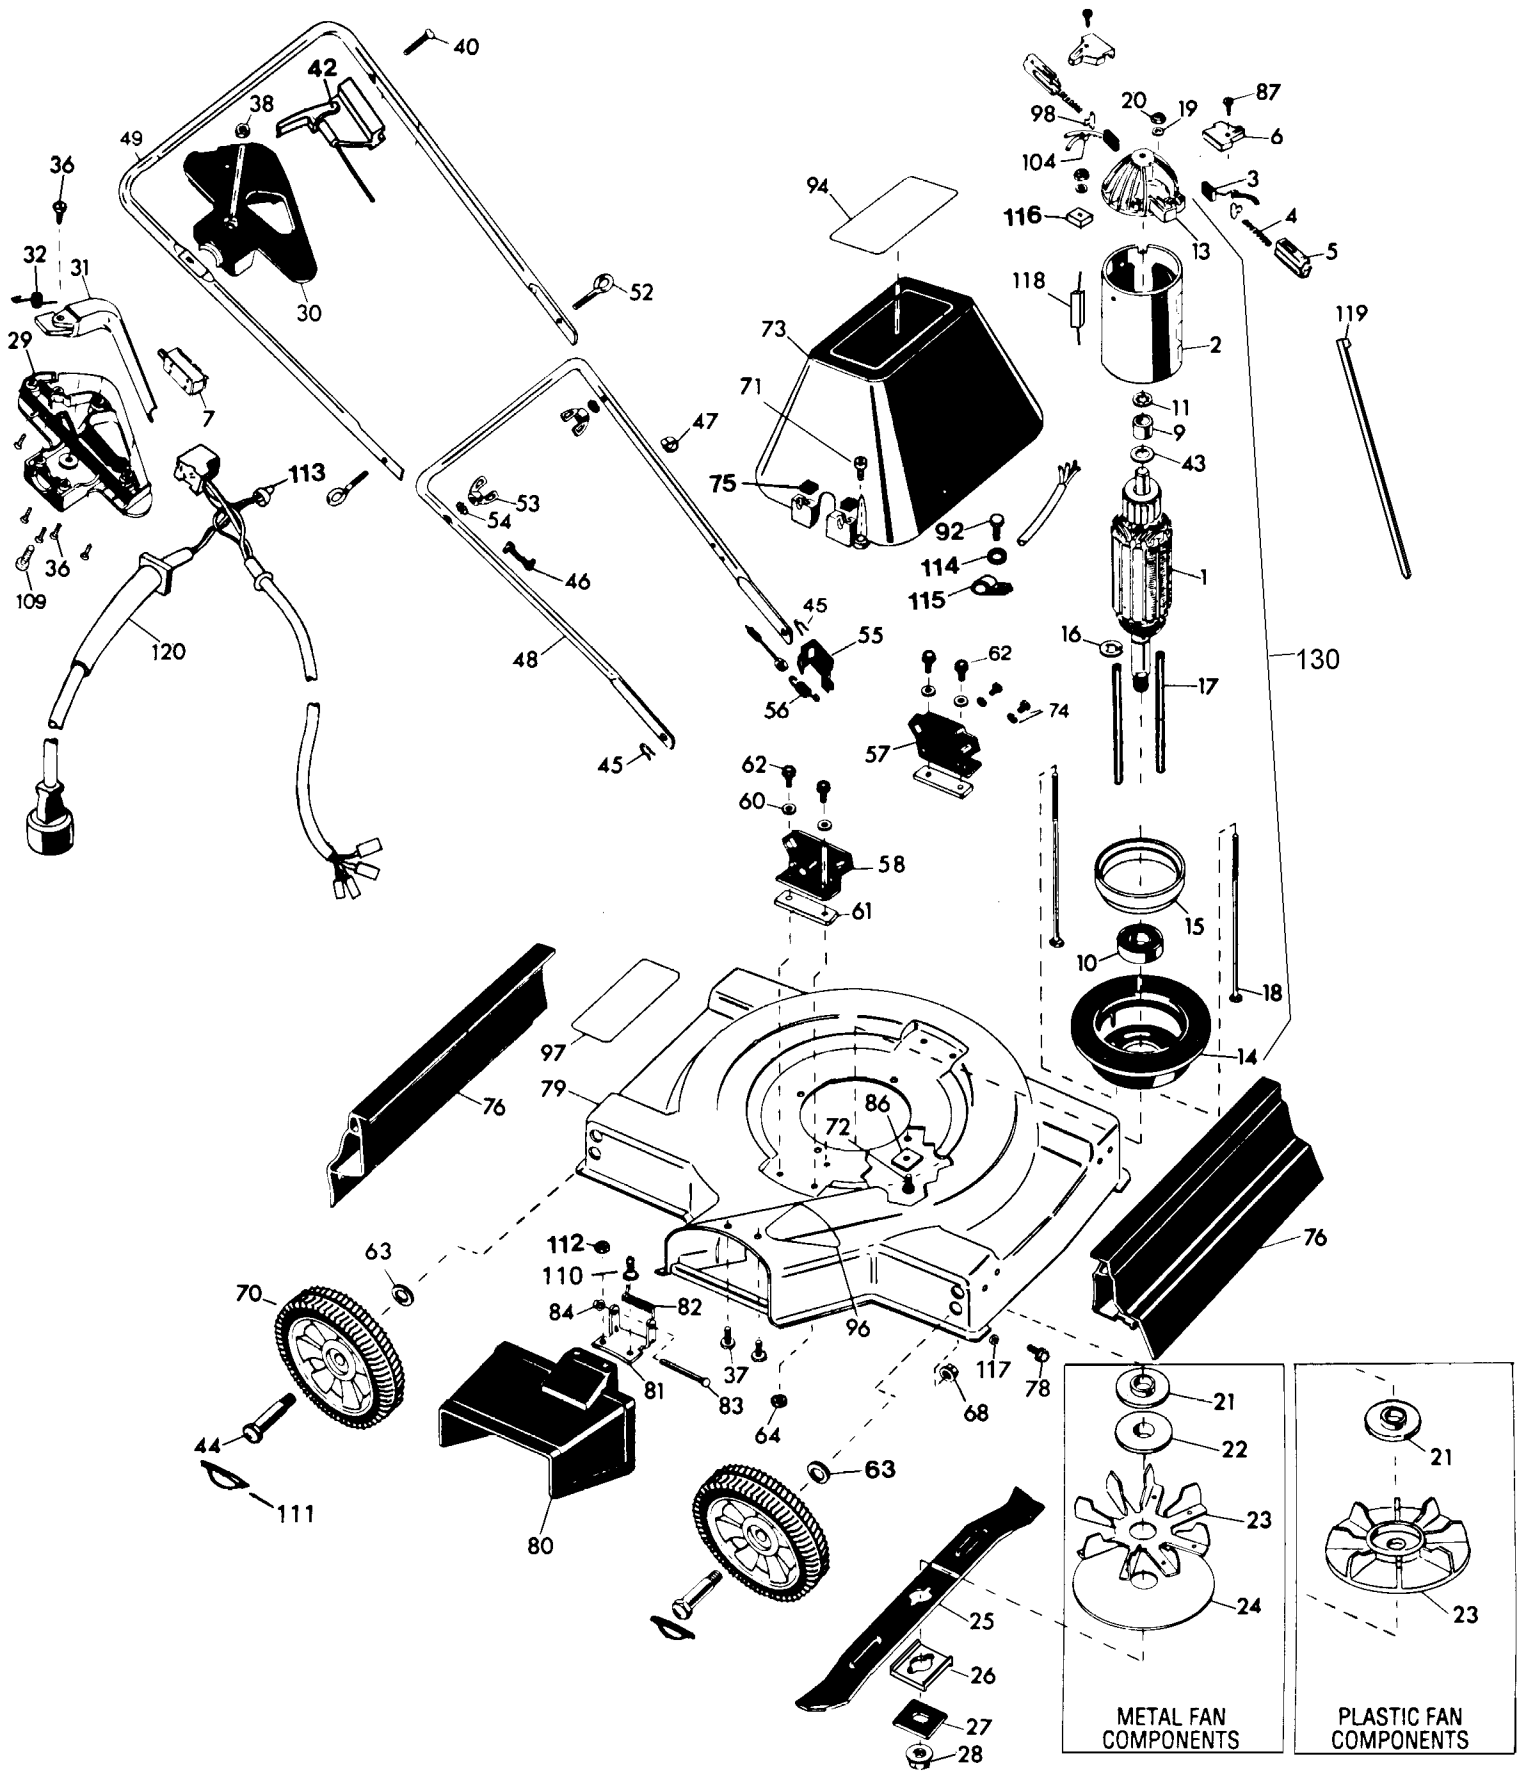

## Parts List for 8019 Type 1

Item Number	Part Number	Description	Qty Required
1	242238-01	MOTOR ASSY.	1
2	681086-02	MAGNET RING	1
3	242273-00	BRUSH,SHUNTED	2
4	242207-00	SPRING,BRUSH	2
5	242274-00	INSERT,BRUSH	2
6	240808-01	CAP,BRUSH	2
7	681064-01	SWITCH,P.BUTTON	1
9	73093-00	BEARING,SLEEVE	1
10	070055-00	BALL BEARING	1
11	000000-00	No Longer Available	1
13	680476-07	CAP,END	1
14	241590-07	STAMPING,LOWER	1
15	681285-00	INSULATOR	1
16	137203-00	RING, RETAINING	1
17	000000-00	No Longer Available	2
18	681298-00	SCREW	2
19	099361-10	WASHER	3
20	32699-00	NUT	2
21	680812-00	SPACER,BLADE	1
22	000000-00	No Longer Available	1
22	241125-00	FAN	1
23	429882-04	FAN	1
24	000000-00	No Longer Available	1
25	682046-01	BLADE	1
26	241381-01	INSULATOR,BLADE	1
27	092715-00	SPACER	1
28	90561895	HEX NUT	1

## Parts List for 8019 Type 1

Item Number	Part Number	Description	Qty Required
29	000000-00	No Longer Available	1
30	000000-00	No Longer Available	1
31	90508746	SWITCH LEVER	1
32	681269-00	SPRING	1
33	000000-00	No Longer Available	1
34	000000-00	No Longer Available	1
35	243752-00	CLAMSHELL SET	1
35	243752-00	CLAMSHELL SET	1
36	330019-13	SCREW,M4X19	7
37	000000-00	No Longer Available	1
38	038738-00	NUT	1
39	000000-00	No Longer Available	1
40	681706-00	SCREW	1
41	81999-00	NUT	1
42	000000-00	No Longer Available	1
43	000000-00	No Longer Available	1
44	239478-05	BOLT, AXLE	4
45	681284-00	CLIP	2
46	239715-06	WRAP,TIE	3
47	000000-00	No Longer Available	1
47	000000-00	No Longer Available	1
48	000000-00	No Longer Available	1
49	242065-02	HANDLE	1
52	000000-00	No Longer Available	2
53	000000-00	No Longer Available	2
53	241483-01	KNOB	2
54	38297-00	WASHER	2