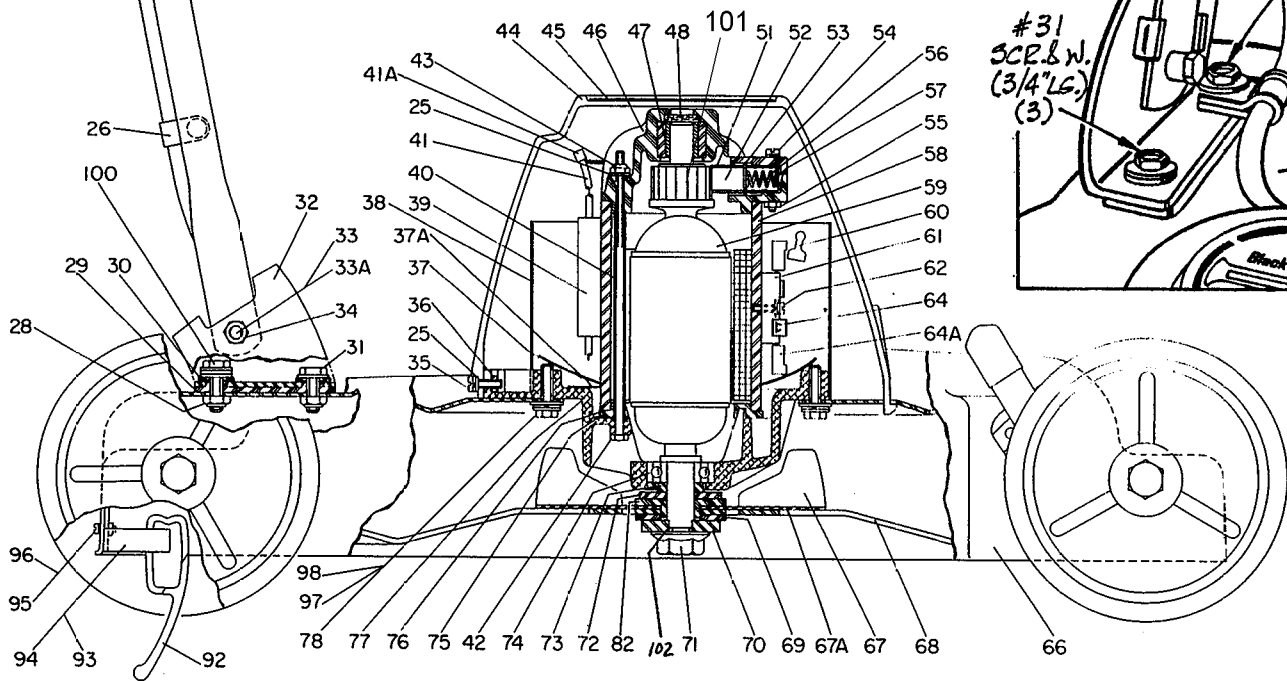

TOP VIEW OF MOTOR COVER (REF.)

Parts List for 8008 Type 1

Item Number	Part Number	Description	Qty Required
1	234900-02	PLUG 120V 2WIRE	1
2	000000-00	No Longer Available	1
3	000000-00	No Longer Available	1
4	038738-00	NUT	4
5	33314-00	CONNECTOR	1
5	000000-00	No Longer Available	1
6	000000-00	No Longer Available	1
8	000000-00	No Longer Available	1
9	000000-00	No Longer Available	1
10	000000-00	No Longer Available	1
11	32114-06	CONNECTOR	1
12	241947-00	SCREW,CURVED HD	2
16	000000-00	No Longer Available	1
17	000000-00	No Longer Available	1
18	062487-00	WASHER	1
18	000000-00	No Longer Available	4
19	000000-00	No Longer Available	1
20	000000-00	No Longer Available	1
22	098197-09	LOCKWASHER	2
23	000000-00	No Longer Available	1
25	099361-10	WASHER	3
26	239715-06	WRAP,TIE	3
28	72718-00	NUT,LOCK	4
29	69756-00	INSULATOR	2
30	69753-00	WASHER	4
31	000000-00	No Longer Available	1
32	000000-00	No Longer Available	1

Parts List for 8008 Type 1

Item Number	Part Number	Description	Qty Required
33	000000-00	No Longer Available	1
34	99370-04	NUT	2
35	99326-10	SCREW	1
36	000000-00	No Longer Available	1
37	000000-00	No Longer Available	1
37	000000-00	No Longer Available	1
38	000000-00	No Longer Available	1
39	000000-00	No Longer Available	1
40	000000-00	No Longer Available	1
41	000000-00	No Longer Available	1
42	000000-00	No Longer Available	1
43	32699-00	NUT	2
44	000000-00	No Longer Available	1
45	000000-00	No Longer Available	1
46	680476-07	CAP,END	1
47	73093-00	BEARING,SLEEVE	1
48	000000-00	No Longer Available	1
51	242274-00	INSERT,BRUSH	2
52	242273-00	BRUSH,SHUNTED	2
53	070162-00	TERMINAL	2
54	000000-00	No Longer Available	1
55	000000-00	No Longer Available	1
56	242207-00	SPRING,BRUSH	2
57	240808-01	CAP,BRUSH	2
58	681086-02	MAGNET RING	1
59	242238-01	MOTOR ASSY.	1
60	46629-01	CONNECTOR	1