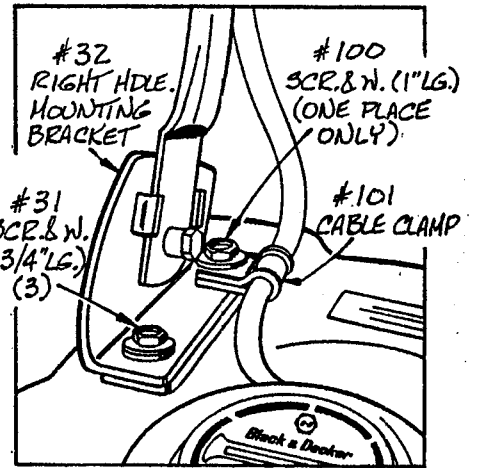

TOP VIEW OF MOTOR COVER (REF.)

Parts List for 8008 Type 1

Item Number	Part Number	Description	Qty Required
1	234900-02	PLUG 120V 2WIRE	1
2	000000-00	No Longer Available	1
3	000000-00	No Longer Available	1
4	038738-00	NUT	4
5	33314-00	CONNECTOR	1
5	000000-00	No Longer Available	1
6	000000-00	No Longer Available	1
8	000000-00	No Longer Available	1
9	000000-00	No Longer Available	1
10	000000-00	No Longer Available	1
11	32114-06	CONNECTOR	1
12	241947-00	SCREW,CURVED HD	2
16	000000-00	No Longer Available	1
17	000000-00	No Longer Available	1
18	062487-00	WASHER	1
18	000000-00	No Longer Available	4
19	000000-00	No Longer Available	1
20	000000-00	No Longer Available	1
22	098197-09	LOCKWASHER	2
23	000000-00	No Longer Available	1
25	099361-10	WASHER	3
26	239715-06	WRAP,TIE	3
28	72718-00	NUT,LOCK	4
29	69756-00	INSULATOR	2
30	69753-00	WASHER	4
31	000000-00	No Longer Available	1
32	000000-00	No Longer Available	1

Parts List for 8008 Type 1

Item Number	Part Number	Description	Qty Required
33	000000-00	No Longer Available	1
34	99370-04	NUT	2
35	99326-10	SCREW	1
36	000000-00	No Longer Available	1
37	000000-00	No Longer Available	1
37	000000-00	No Longer Available	1
38	000000-00	No Longer Available	1
39	000000-00	No Longer Available	1
40	000000-00	No Longer Available	1
41	000000-00	No Longer Available	1
42	000000-00	No Longer Available	1
43	32699-00	NUT	2
44	000000-00	No Longer Available	1
45	000000-00	No Longer Available	1
46	680476-07	CAP,END	1
47	73093-00	BEARING,SLEEVE	1
48	000000-00	No Longer Available	1
51	242274-00	INSERT,BRUSH	2
52	242273-00	BRUSH,SHUNTED	2
53	070162-00	TERMINAL	2
54	000000-00	No Longer Available	1
55	000000-00	No Longer Available	1
56	242207-00	SPRING,BRUSH	2
57	240808-01	CAP,BRUSH	2
58	681086-02	MAGNET RING	1
59	242238-01	MOTOR ASSY.	1
60	46629-01	CONNECTOR	1