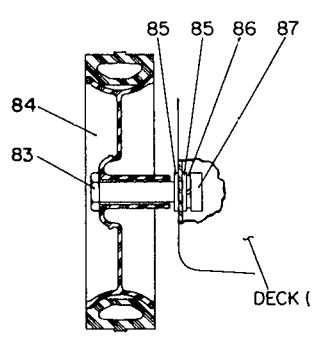

TOP VIEW OF MOTOR COVER (REF.)

Parts List for 8000 Type AA

Item Number	Part Number	Description	Qty Required
1	234900-02	PLUG 120V 2WIRE	1
2	000000-00	No Longer Available	1
3	000000-00	No Longer Available	1
4	038738-00	NUT	4
5	000000-00	No Longer Available	1
6	000000-00	No Longer Available	1
7	000000-00	No Longer Available	1
8	000000-00	No Longer Available	1
9	000000-00	No Longer Available	1
10	000000-00	No Longer Available	1
11	32114-06	CONNECTOR	1
20	000000-00	No Longer Available	1
21	241947-00	SCREW,CURVED HD	2
22	38297-00	WASHER	2
23	000000-00	No Longer Available	1
25	099361-10	WASHER	3
26	239715-06	WRAP,TIE	2
27	000000-00	No Longer Available	1
28	72718-00	NUT,LOCK	4
29	69756-00	INSULATOR	2
30	69753-00	WASHER	4
31	000000-00	No Longer Available	1
32	000000-00	No Longer Available	1
33	000000-00	No Longer Available	1
34	000000-00	No Longer Available	1
35	99326-10	SCREW	1
36	000000-00	No Longer Available	1

Parts List for 8000 Type AA

Item Number	Part Number	Description	Qty Required
68	682046-01	BLADE	1
69	241381-01	INSULATOR,BLADE	1
70	092715-00	SPACER	1
71	90561895	HEX NUT	1
72	000000-00	No Longer Available	1
73	680812-00	SPACER,BLADE	1
74	070055-00	BALL BEARING	1
75	000000-00	No Longer Available	1
76	000000-00	No Longer Available	1
77	000000-00	No Longer Available	1
78	000000-00	No Longer Available	1
79	062443-02	CLAMP	1
80	000000-00	No Longer Available	1
81	72954-00	SCREW	1
83	239478-05	BOLT, AXLE	4
84	242404-00	WHEEL,6 INCH	4
85	66515-00	WASHER	8
86	000000-00	No Longer Available	1
87	000000-00	No Longer Available	1
88	000000-00	No Longer Available	1
89	000000-00	No Longer Available	1
90	58835-00	RING	1
91	242238-01	MOTOR ASSY.	1
133	098197-09	LOCKWASHER	2
137	000000-00	No Longer Available	1
141	33314-00	CONNECTOR	1
167	000000-00	No Longer Available	1