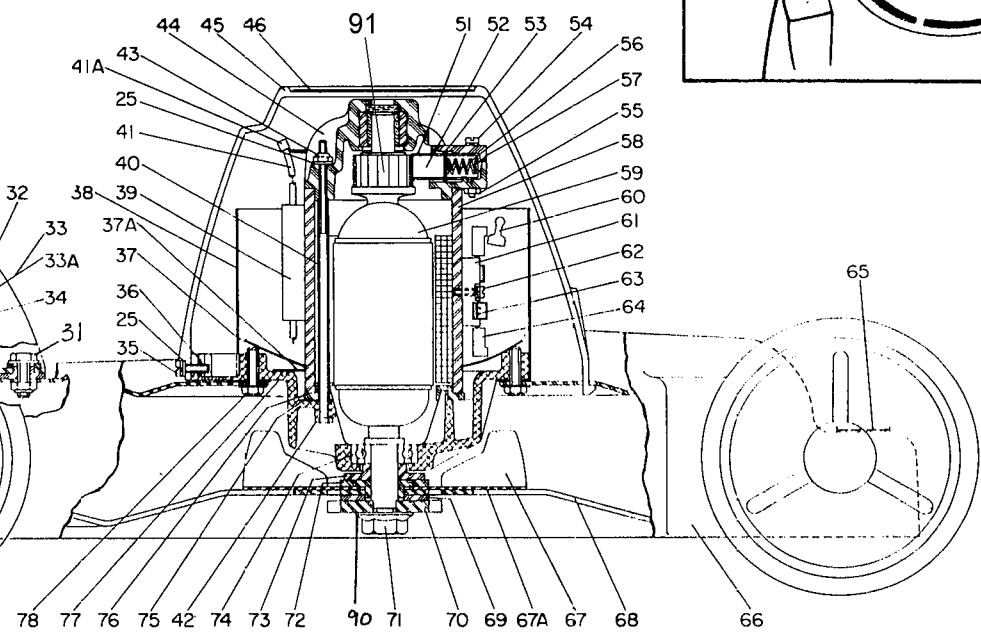

TOP VIEW OF MOTOR COVER (REF.)

Parts List for 8000 Type AA

Item Number	Part Number	Description	Qty Required
1	234900-02	PLUG 120V 2WIRE	1
2	000000-00	No Longer Available	1
3	000000-00	No Longer Available	1
4	038738-00	NUT	4
5	000000-00	No Longer Available	1
6	000000-00	No Longer Available	1
7	000000-00	No Longer Available	1
8	000000-00	No Longer Available	1
9	000000-00	No Longer Available	1
10	000000-00	No Longer Available	1
11	32114-06	CONNECTOR	1
20	000000-00	No Longer Available	1
21	241947-00	SCREW,CURVED HD	2
22	38297-00	WASHER	2
23	000000-00	No Longer Available	1
25	099361-10	WASHER	3
26	239715-06	WRAP,TIE	2
27	000000-00	No Longer Available	1
28	72718-00	NUT,LOCK	4
29	69756-00	INSULATOR	2
30	69753-00	WASHER	4
31	000000-00	No Longer Available	1
32	000000-00	No Longer Available	1
33	000000-00	No Longer Available	1
34	000000-00	No Longer Available	1
35	99326-10	SCREW	1
36	000000-00	No Longer Available	1

Parts List for 8000 Type AA

Item Number	Part Number	Description	Qty Required
68	682046-01	BLADE	1
69	241381-01	INSULATOR,BLADE	1
70	092715-00	SPACER	1
71	90561895	HEX NUT	1
72	000000-00	No Longer Available	1
73	680812-00	SPACER,BLADE	1
74	070055-00	BALL BEARING	1
75	000000-00	No Longer Available	1
76	000000-00	No Longer Available	1
77	000000-00	No Longer Available	1
78	000000-00	No Longer Available	1
79	062443-02	CLAMP	1
80	000000-00	No Longer Available	1
81	72954-00	SCREW	1
83	239478-05	BOLT, AXLE	4
84	242404-00	WHEEL,6 INCH	4
85	66515-00	WASHER	8
86	000000-00	No Longer Available	1
87	000000-00	No Longer Available	1
88	000000-00	No Longer Available	1
89	000000-00	No Longer Available	1
90	58835-00	RING	1
91	242238-01	MOTOR ASSY.	1
133	098197-09	LOCKWASHER	2
137	000000-00	No Longer Available	1
141	33314-00	CONNECTOR	1
167	000000-00	No Longer Available	1