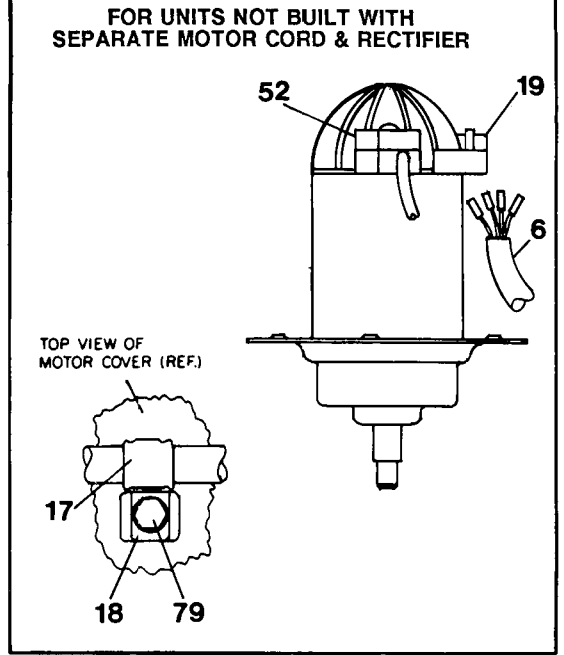

FOR UNITS NOT BUILT WITH SEPARATE MOTOR CORD & RECTIFIER

Parts List for 8000 Type 9

Item Number	Part Number	Description	Qty Required
2	000000-00	No Longer Available	1
3	000000-00	No Longer Available	1
4	038738-00	NUT	2
6	000000-00	No Longer Available	1
7	000000-00	No Longer Available	1
8	681064-00	SWITCH,BUTTON	1
9	000000-00	No Longer Available	1
10	000000-00	No Longer Available	1
11	32114-06	CONNECTOR	1
12	000000-00	No Longer Available	1
13	000000-00	No Longer Available	1
14	099361-10	WASHER	1
15	000000-00	No Longer Available	1
17	062443-02	CLAMP	1
18	000000-00	No Longer Available	1
19	72256-03	RECTIFIER	1
20	000000-00	No Longer Available	1
21	241947-00	SCREW,CURVED HD	2
22	38297-00	WASHER	2
23	000000-00	No Longer Available	1
25	099361-10	WASHER	2
26	000000-00	No Longer Available	1
28	72718-00	NUT,LOCK	4
29	69756-00	INSULATOR	2
30	69753-00	WASHER	4
31	000000-00	No Longer Available	1
32	000000-00	No Longer Available	1

Parts List for 8000 Type 9

Item Number	Part Number	Description	Qty Required
74	070055-00	BALL BEARING	1
76	681285-00	INSULATOR	1
77	241590-07	STAMPING,LOWER	1
78	681548-00	SCREW	4
79	074997-00	SCREW	2
83	239478-05	BOLT, AXLE	4
84	242404-00	WHEEL,6 INCH	4
85	66515-00	WASHER	8
86	000000-00	No Longer Available	1
87	000000-00	No Longer Available	1
88	000000-00	No Longer Available	1
89	000000-00	No Longer Available	1
90	000000-00	No Longer Available	1
91	99346-06	SCREW	4
92	000000-00	No Longer Available	4
93	680812-00	SPACER,BLADE	1
95	680378-01	BRACE,HOUSING	4
96	000000-00	No Longer Available	1
100	137203-00	RING, RETAINING	1
104	33314-00	CONNECTOR	2
105	038738-00	NUT	2
110	242238-01	MOTOR ASSY.	1
111	239715-06	WRAP,TIE	2
133	098197-09	LOCKWASHER	2