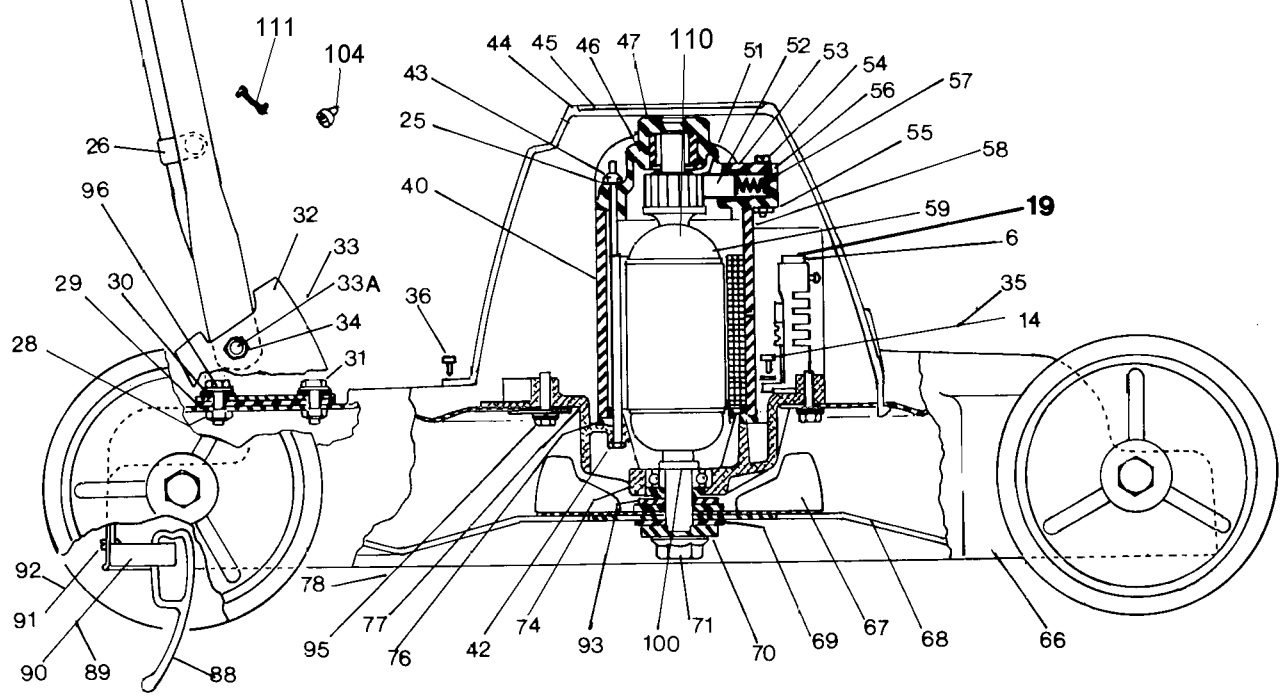

FOR UNITS NOT BUILT WITH SEPARATE MOTOR CORD & RECTIFIER

Parts List for 8000 Type 9

Item Number	Part Number	Description	Qty Required
2	000000-00	No Longer Available	1
3	000000-00	No Longer Available	1
4	038738-00	NUT	2
6	000000-00	No Longer Available	1
7	000000-00	No Longer Available	1
8	681064-00	SWITCH,BUTTON	1
9	000000-00	No Longer Available	1
10	000000-00	No Longer Available	1
11	32114-06	CONNECTOR	1
12	000000-00	No Longer Available	1
13	000000-00	No Longer Available	1
14	099361-10	WASHER	1
15	000000-00	No Longer Available	1
17	062443-02	CLAMP	1
18	000000-00	No Longer Available	1
19	72256-03	RECTIFIER	1
20	000000-00	No Longer Available	1
21	241947-00	SCREW,CURVED HD	2
22	38297-00	WASHER	2
23	000000-00	No Longer Available	1
25	099361-10	WASHER	2
26	000000-00	No Longer Available	1
28	72718-00	NUT,LOCK	4
29	69756-00	INSULATOR	2
30	69753-00	WASHER	4
31	000000-00	No Longer Available	1
32	000000-00	No Longer Available	1

Parts List for 8000 Type 9

Item Number	Part Number	Description	Qty Required
74	070055-00	BALL BEARING	1
76	681285-00	INSULATOR	1
77	241590-07	STAMPING,LOWER	1
78	681548-00	SCREW	4
79	074997-00	SCREW	2
83	239478-05	BOLT, AXLE	4
84	242404-00	WHEEL,6 INCH	4
85	66515-00	WASHER	8
86	000000-00	No Longer Available	1
87	000000-00	No Longer Available	1
88	000000-00	No Longer Available	1
89	000000-00	No Longer Available	1
90	000000-00	No Longer Available	1
91	99346-06	SCREW	4
92	000000-00	No Longer Available	4
93	680812-00	SPACER,BLADE	1
95	680378-01	BRACE,HOUSING	4
96	000000-00	No Longer Available	1
100	137203-00	RING, RETAINING	1
104	33314-00	CONNECTOR	2
105	038738-00	NUT	2
110	242238-01	MOTOR ASSY.	1
111	239715-06	WRAP,TIE	2
133	098197-09	LOCKWASHER	2