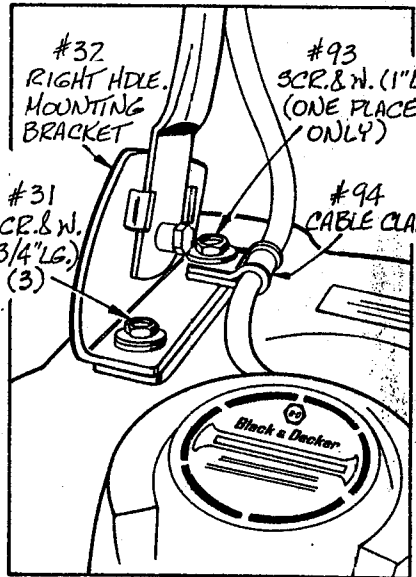

TOP VIEW OF MOTOR COVER (REF.)

DECK (REF.)

Parts List for 8000 Type 2

Item Number	Part Number	Description	Qty Required
1	234900-02	PLUG 120V 2WIRE	1
2	000000-00	No Longer Available	1
3	000000-00	No Longer Available	1
4	038738-00	NUT	4
5	000000-00	No Longer Available	1
6	000000-00	No Longer Available	1
7	000000-00	No Longer Available	1
8	000000-00	No Longer Available	1
9	000000-00	No Longer Available	1
10	000000-00	No Longer Available	1
11	32114-06	CONNECTOR	1
20	000000-00	No Longer Available	1
21	241947-00	SCREW,CURVED HD	2
22	38297-00	WASHER	2
23	000000-00	No Longer Available	1
25	099361-10	WASHER	3
26	239715-06	WRAP,TIE	2
27	000000-00	No Longer Available	1
28	72718-00	NUT,LOCK	4
29	69756-00	INSULATOR	2
30	69753-00	WASHER	4
31	000000-00	No Longer Available	1
32	000000-00	No Longer Available	1
33	000000-00	No Longer Available	1
34	000000-00	No Longer Available	1
35	99326-10	SCREW	1
36	000000-00	No Longer Available	1

Parts List for 8000 Type 2

Item Number	Part Number	Description	Qty Required
37	000000-00	No Longer Available	1
38	000000-00	No Longer Available	1
39	000000-00	No Longer Available	1
40	000000-00	No Longer Available	1
41	000000-00	No Longer Available	1
42	000000-00	No Longer Available	1
43	000000-00	No Longer Available	1
44	000000-00	No Longer Available	1
45	000000-00	No Longer Available	1
46	000000-00	No Longer Available	1
47	73093-00	BEARING,SLEEVE	1
48	000000-00	No Longer Available	1
51	242274-00	INSERT,BRUSH	2
52	242273-00	BRUSH,SHUNTED	2
53	070162-00	TERMINAL	2
54	000000-00	No Longer Available	1
55	000000-00	No Longer Available	1
56	242207-00	SPRING,BRUSH	2
57	240808-01	CAP,BRUSH	2
58	000000-00	No Longer Available	1
59	242238-01	MOTOR ASSY.	1
60	46629-01	CONNECTOR	1
61	72256-03	RECTIFIER	1
62	000000-00	No Longer Available	1
63	000000-00	No Longer Available	1
64	000000-00	No Longer Available	4
65	000000-00	No Longer Available	1