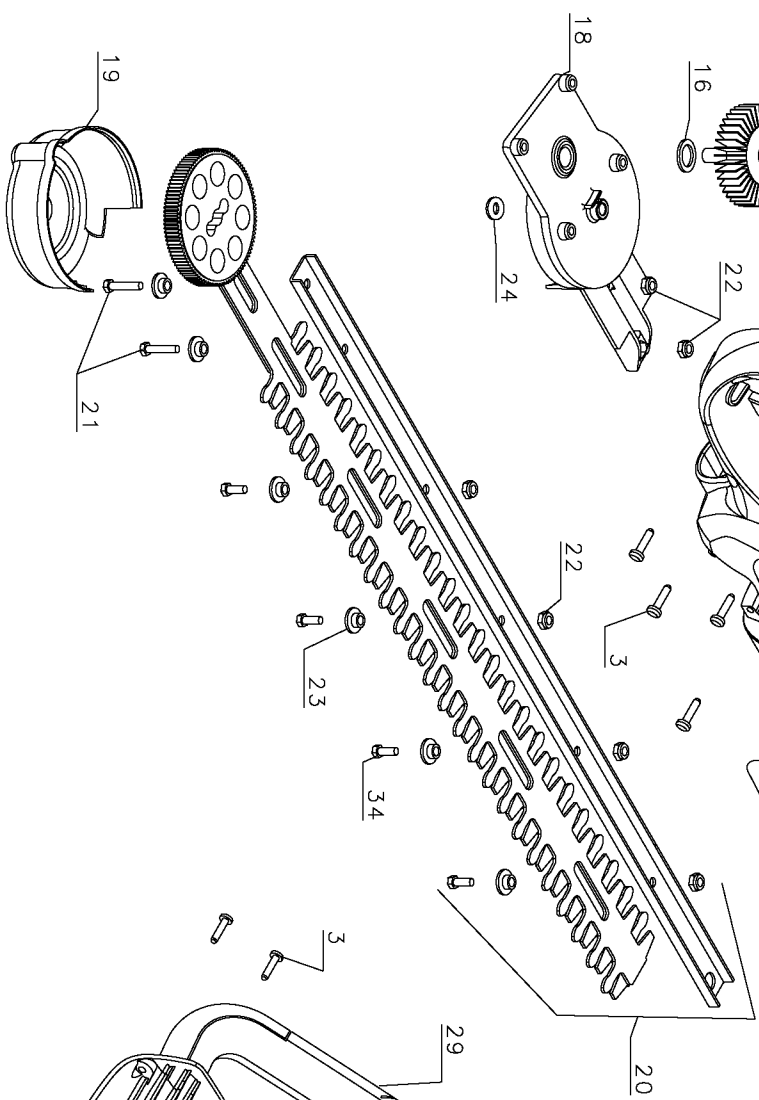

800

Parts List for 79975 Type 1

Item Number	Part Number	Description	Qty Required
1	000000-00	No Longer Available	1
2	394262-00	COMP. SPRING	1
3	330019-04	SCREW,PLASTITE	15
4	394488-01	FIELD	1
5	90519152	ARMATURE&FIELD	1
6	394471-00	BAFFLE	1
7	380973-00	BEARING SUPPORT	1
8	387542-00	BRUSH	2
9	381817-01	BRUSH HOLDER	1
10	000000-00	No Longer Available	1
11	158495-00	SCREW,TAPTITE	4
12	394260-00	ACTUATOR	1
13	157315-00	WASHER,SPRING	1
14	394263-00	SPRING	1
15	330019-09	SCREW	2
16	148902-00	WASHER,PLAIN	1
17	90541380	SWITCH	1
18	90519082	GEARCASE ASSY	1
19	394474-00	GEAR COVER	1
20	000000-00	No Longer Available	1
21	98022-20	SCREW	2
22	148641-00	NUT,LOCK	7
23	394476-00	SPACER	7
24	133952-00	WASHER	1
25	87486-00	CONTACT,TERM.	1
26	151625-00	BLADE,POLARIZED	1
27	137646-00	TERMINAL	2

Parts List for 79975 Type 1

Item Number	Part Number	Description	Qty Required
28	394058-00	GUARD	1
29	395871-00	BAIL HANDLE	1
30	605433-00	NAMEPLATE	1
31	000000-00	No Longer Available	1
32	603179-00	WARNING LABEL	1
33	148814-00	BEARING	1
34	98022-16	SCREW	5
800	429698-00	GREASE:4 LB CAN	1
835	608219-00	SEARS MANUAL	1