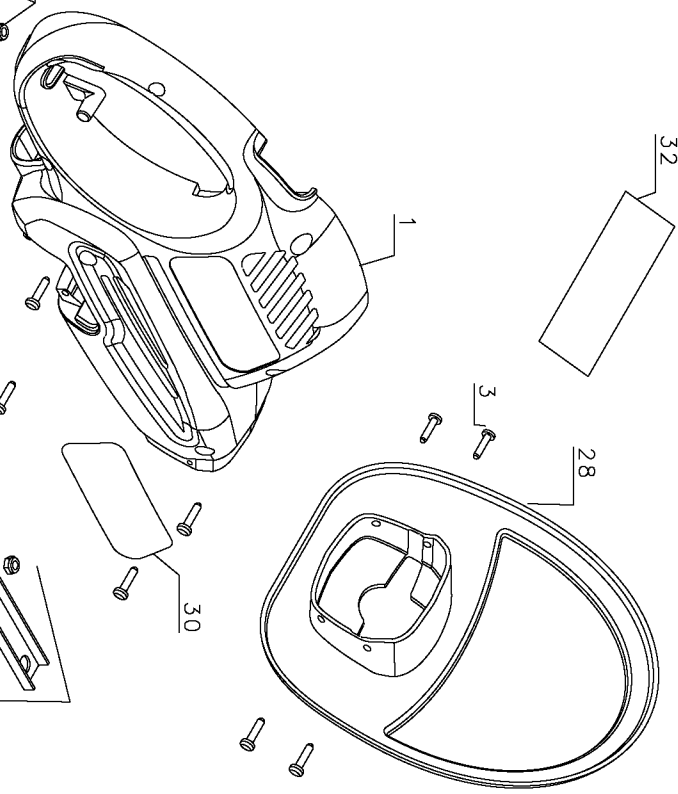

800

Parts List for 79975 Type 1

Item Number	Part Number	Description	Qty Required
1	000000-00	No Longer Available	1
2	394262-00	COMP. SPRING	1
3	330019-04	SCREW,PLASTITE	15
4	394488-01	FIELD	1
5	90519152	ARMATURE&FIELD	1
6	394471-00	BAFFLE	1
7	380973-00	BEARING SUPPORT	1
8	387542-00	BRUSH	2
9	381817-01	BRUSH HOLDER	1
10	000000-00	No Longer Available	1
11	158495-00	SCREW,TAPTITE	4
12	394260-00	ACTUATOR	1
13	157315-00	WASHER,SPRING	1
14	394263-00	SPRING	1
15	330019-09	SCREW	2
16	148902-00	WASHER,PLAIN	1
17	90541380	SWITCH	1
18	90519082	GEARCASE ASSY	1
19	394474-00	GEAR COVER	1
20	000000-00	No Longer Available	1
21	98022-20	SCREW	2
22	148641-00	NUT,LOCK	7
23	394476-00	SPACER	7
24	133952-00	WASHER	1
25	87486-00	CONTACT,TERM.	1
26	151625-00	BLADE,POLARIZED	1
27	137646-00	TERMINAL	2

Parts List for 79975 Type 1

Item Number	Part Number	Description	Qty Required
28	394058-00	GUARD	1
29	395871-00	BAIL HANDLE	1
30	605433-00	NAMEPLATE	1
31	000000-00	No Longer Available	1
32	603179-00	WARNING LABEL	1
33	148814-00	BEARING	1
34	98022-16	SCREW	5
800	429698-00	GREASE:4 LB CAN	1
835	608219-00	SEARS MANUAL	1