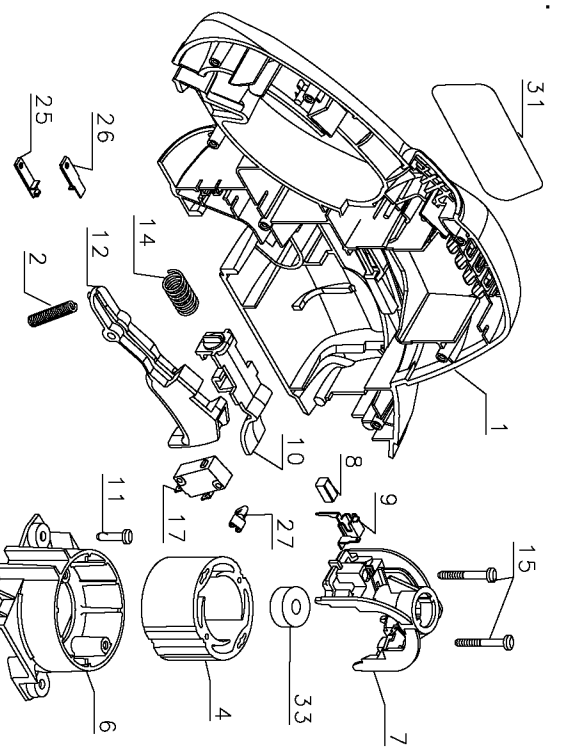

800

Parts List for 79975 Type 1

Item Number	Part Number	Description	Qty Required
1	000000-00	No Longer Available	1
2	394262-00	COMP. SPRING	1
3	330019-04	SCREW,PLASTITE	15
4	394488-01	FIELD	1
5	90519152	ARMATURE&FIELD	1
6	394471-00	BAFFLE	1
7	380973-00	BEARING SUPPORT	1
8	387542-00	BRUSH	2
9	381817-01	BRUSH HOLDER	1
10	000000-00	No Longer Available	1
11	158495-00	SCREW,TAPTITE	4
12	394260-00	ACTUATOR	1
13	157315-00	WASHER,SPRING	1
14	394263-00	SPRING	1
15	330019-09	SCREW	2
16	148902-00	WASHER,PLAIN	1
17	90541380	SWITCH	1
18	90519082	GEARCASE ASSY	1
19	394474-00	GEAR COVER	1
20	000000-00	No Longer Available	1
21	98022-20	SCREW	2
22	148641-00	NUT,LOCK	7
23	394476-00	SPACER	7
24	133952-00	WASHER	1
25	87486-00	CONTACT,TERM.	1
26	151625-00	BLADE,POLARIZED	1
27	137646-00	TERMINAL	2

Parts List for 79975 Type 1

Item Number	Part Number	Description	Qty Required
28	394058-00	GUARD	1
29	395871-00	BAIL HANDLE	1
30	605433-00	NAMEPLATE	1
31	000000-00	No Longer Available	1
32	603179-00	WARNING LABEL	1
33	148814-00	BEARING	1
34	98022-16	SCREW	5
800	429698-00	GREASE:4 LB CAN	1
835	608219-00	SEARS MANUAL	1