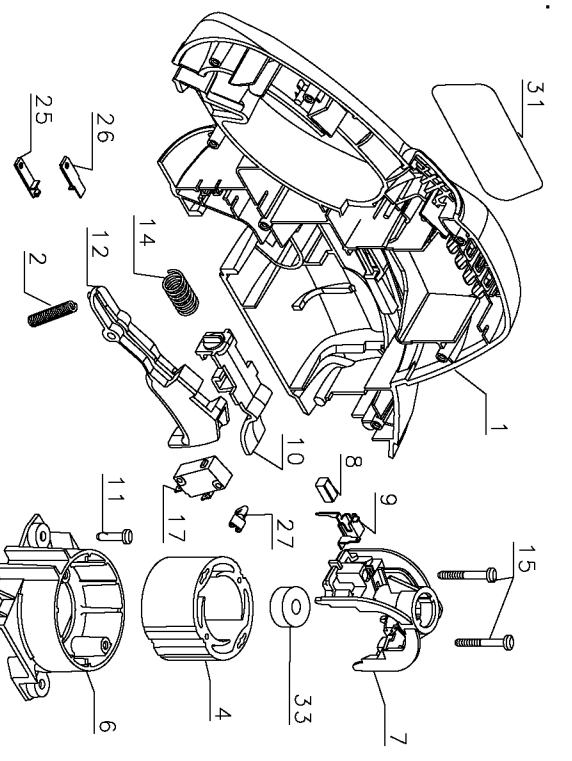

800

Parts List for 79974 Type 1

Item Number	Part Number	Description	Qty Required
1	000000-00	No Longer Available	1
2	394262-00	COMP. SPRING	1
3	330019-04	SCREW,PLASTITE	15
4	394488-01	FIELD	1
5	90519152	ARMATURE&FIELD	1
6	394471-00	BAFFLE	1
7	380973-00	BEARING SUPPORT	1
8	387542-00	BRUSH	2
9	381817-01	BRUSH HOLDER	2
10	000000-00	No Longer Available	1
11	158495-00	SCREW,TAPTITE	4
12	630509-00	ACTUATOR	1
13	157315-00	WASHER,SPRING	1
14	394263-00	SPRING	1
15	330019-09	SCREW	2
16	148902-00	WASHER,PLAIN	1
17	90541380	SWITCH	1
18	90519082	GEARCASE ASSY	1
19	394474-00	GEAR COVER	1
20	605942-00	BLADE & GEAR	1
21	98022-20	SCREW	2
22	148641-00	NUT,LOCK	6
23	394476-00	SPACER	6
24	133952-00	WASHER	1
25	87486-00	CONTACT,TERM.	1
26	151625-00	BLADE,POLARIZED	1
27	137646-00	TERMINAL	2

Parts List for 79974 Type 1

Item Number	Part Number	Description	Qty Required
28	394058-00	GUARD	1
29	395871-00	BAIL HANDLE	1
30	000000-00	No Longer Available	1
31	605431-00	ID LABEL	1
32	603179-00	WARNING LABEL	1
33	148814-00	BEARING	1
34	98022-16	SCREW	4
800	429698-00	GREASE:4 LB CAN	1
835	608219-00	SEARS MANUAL	1