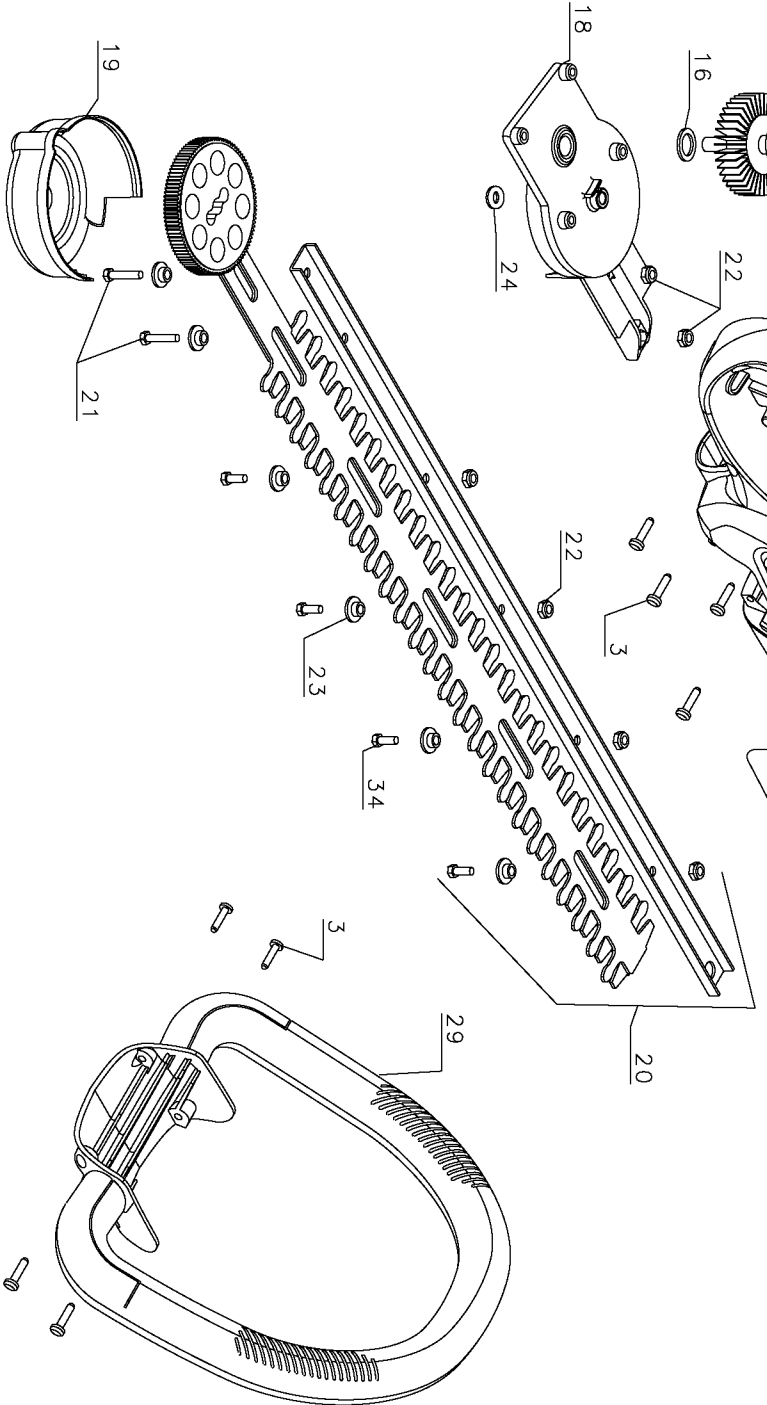

800

Parts List for 79974 Type 1

Item Number	Part Number	Description	Qty Required
1	000000-00	No Longer Available	1
2	394262-00	COMP. SPRING	1
3	330019-04	SCREW,PLASTITE	15
4	394488-01	FIELD	1
5	90519152	ARMATURE&FIELD	1
6	394471-00	BAFFLE	1
7	380973-00	BEARING SUPPORT	1
8	387542-00	BRUSH	2
9	381817-01	BRUSH HOLDER	2
10	000000-00	No Longer Available	1
11	158495-00	SCREW,TAPTITE	4
12	630509-00	ACTUATOR	1
13	157315-00	WASHER,SPRING	1
14	394263-00	SPRING	1
15	330019-09	SCREW	2
16	148902-00	WASHER,PLAIN	1
17	90541380	SWITCH	1
18	90519082	GEARCASE ASSY	1
19	394474-00	GEAR COVER	1
20	605942-00	BLADE & GEAR	1
21	98022-20	SCREW	2
22	148641-00	NUT,LOCK	6
23	394476-00	SPACER	6
24	133952-00	WASHER	1
25	87486-00	CONTACT,TERM.	1
26	151625-00	BLADE,POLARIZED	1
27	137646-00	TERMINAL	2

Parts List for 79974 Type 1

Item Number	Part Number	Description	Qty Required
28	394058-00	GUARD	1
29	395871-00	BAIL HANDLE	1
30	000000-00	No Longer Available	1
31	605431-00	ID LABEL	1
32	603179-00	WARNING LABEL	1
33	148814-00	BEARING	1
34	98022-16	SCREW	4
800	429698-00	GREASE:4 LB CAN	1
835	608219-00	SEARS MANUAL	1