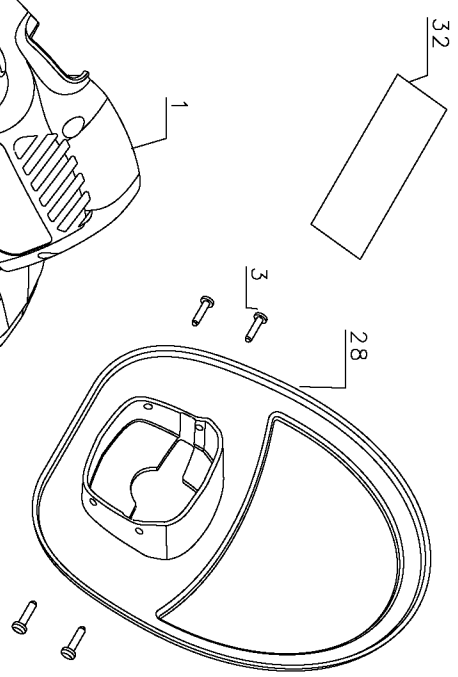

800

Parts List for 79974 Type 1

Item Number	Part Number	Description	Qty Required
1	000000-00	No Longer Available	1
2	394262-00	COMP. SPRING	1
3	330019-04	SCREW,PLASTITE	15
4	394488-01	FIELD	1
5	90519152	ARMATURE&FIELD	1
6	394471-00	BAFFLE	1
7	380973-00	BEARING SUPPORT	1
8	387542-00	BRUSH	2
9	381817-01	BRUSH HOLDER	2
10	000000-00	No Longer Available	1
11	158495-00	SCREW,TAPTITE	4
12	630509-00	ACTUATOR	1
13	157315-00	WASHER,SPRING	1
14	394263-00	SPRING	1
15	330019-09	SCREW	2
16	148902-00	WASHER,PLAIN	1
17	90541380	SWITCH	1
18	90519082	GEARCASE ASSY	1
19	394474-00	GEAR COVER	1
20	605942-00	BLADE & GEAR	1
21	98022-20	SCREW	2
22	148641-00	NUT,LOCK	6
23	394476-00	SPACER	6
24	133952-00	WASHER	1
25	87486-00	CONTACT,TERM.	1
26	151625-00	BLADE,POLARIZED	1
27	137646-00	TERMINAL	2

Parts List for 79974 Type 1

Item Number	Part Number	Description	Qty Required
28	394058-00	GUARD	1
29	395871-00	BAIL HANDLE	1
30	000000-00	No Longer Available	1
31	605431-00	ID LABEL	1
32	603179-00	WARNING LABEL	1
33	148814-00	BEARING	1
34	98022-16	SCREW	4
800	429698-00	GREASE:4 LB CAN	1
835	608219-00	SEARS MANUAL	1