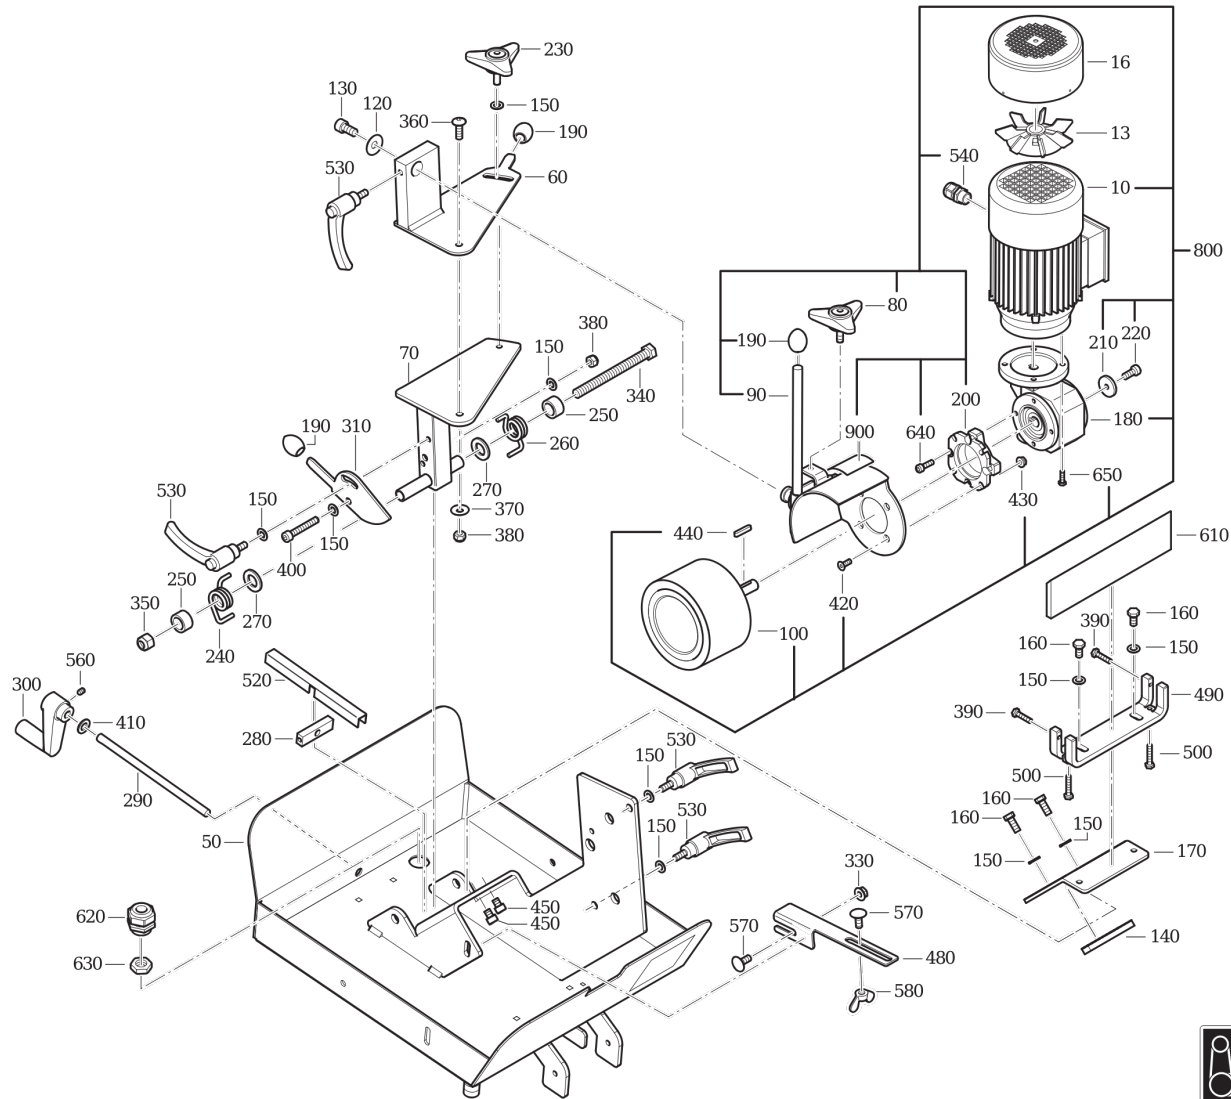

Type: GRIT GXC
Part no.: 79012312443

Item	Part no.	Designation	Quantity
465	39000000040	Flat headed screw	4
470	390000000193	Screw	8
480	390000000615	Fitting	1
490	390000000616	Holder	1
500	390000000633	Screw	2
520	390000000617	Cover	1
530	390000000474	Handle M8X20	2
540	390000000619	Screw connection M16	1
550	390000000636	Screw	2
560	390000000427	Set screw	1
570	390000000153	Bolt M8x45	2
580	390000000637	Nut	1
610	390000000496	Guide rail, brass	1
610	390000000497	Nylon glide support	1
620	390000001197	Screw connection M25	1
630	390000001200	Nut	1
640	390000000449	Screw	4
650	390000006197	Screw	4
660	390000004664	Base frame	2
800	390000004433	Motor Set	1
900	390000006100	Sign	1

Type:
Part no.:

GRIT GXC
79012312443

7 901 23 - GXC