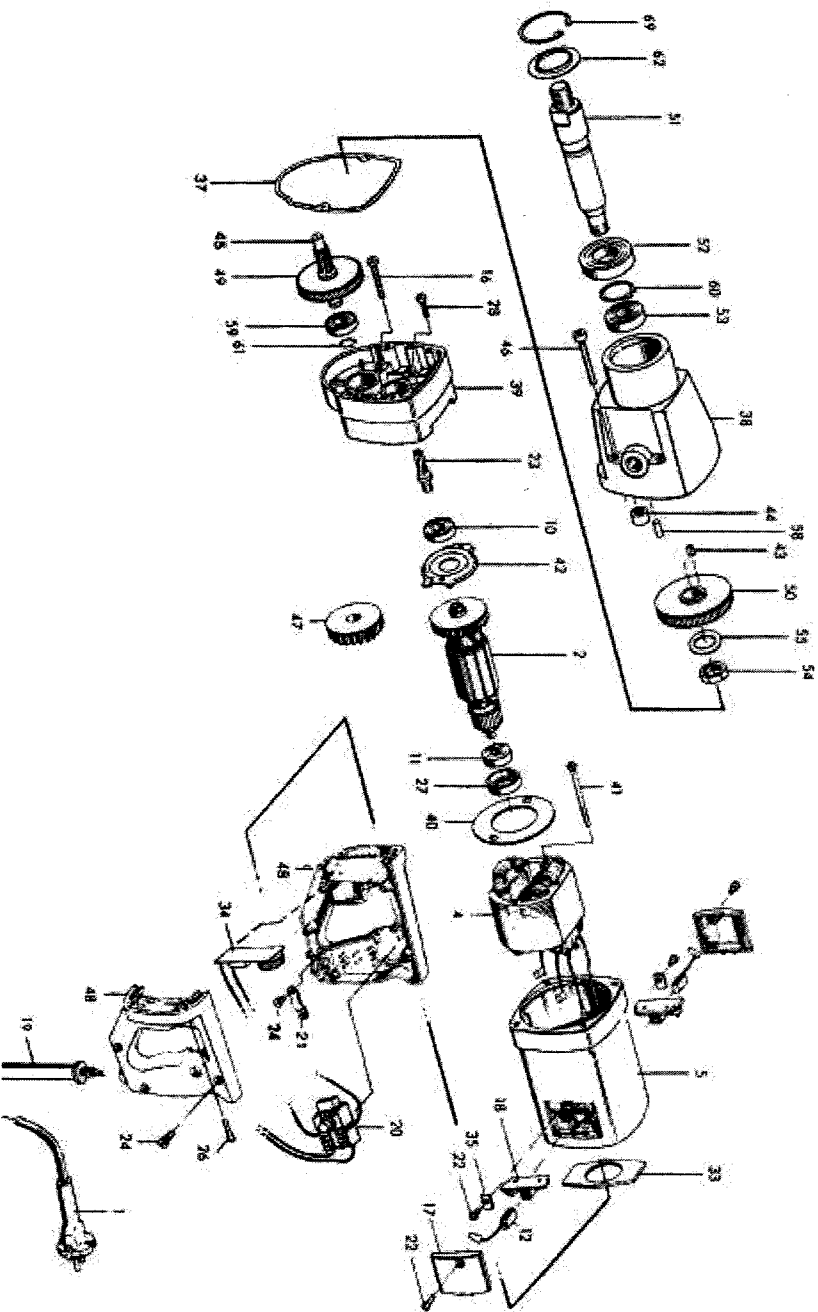

# PORTER-CABLE MIXER

WARNING: Electrical repairs should only be attempted by trained repairmen. Contact the nearest Porter-Cable Service Center or other competent repair center.

## Parts List for 7822 Type 1

Item Number	Part Number	Description	Qty Required
1	214655	CORDSET ASSY	1
2	211125	ARMATURE	1
4	217271	FIELD	1
5	205826	MOTOR HOUSING	1
10	251830	BEARING	1
11	254443	BEARING	1
12	211710	BRUSH	2
16	193488	SCREW	10
17	205834	BRUSH COVER	2
18	205931	BRUSH HOLDER	2
19	103519	STRAIN RELIEVER	1
20	265276	SWITCH	1
21	257380	CORD CLAMP	1
22	195715	SCREW	10
23	223190	PINION	1
24	206245	SCREW	10
26	193461	SCREW	10
27	257354	BEARING MOUNT	1
28	196738	SCREW	10
33	206903	SEAL	1
34	206989	SPEED CONTROL	1
34	212598	SPEED CONTROL	1
35	194816	RETAINING CLIP	1
37	229881	GASLET	1
38	257694	GEAR HOUSING	1
39	257460	INTERMEDIATE PLATE	1
40	176648	BAFFLE	1

## Parts List for 7822 Type 1

Item Number	Part Number	Description	Qty Required
41	196169	SCREW	10
42	215821	BEARING RETAINER	1
43	111465	KEY	1
44	252186	NYLON BRUSH SET	1
45	223204	GEAR SHAFT	1
46	223352	SCREW	10
47	207144	FAN	1
48	259646	HANDLE SET	1
49	223174	IDLER GEAR	1
50	223182	SPINDLE GEAR	1
51	223166	OUTPUT SHAFT	1
52	223158	BEARING	1
53	118702	BEARING	1
54	119490	NUT	10
55	107867	WASHER	10
58	134147	PIN	1
59	106615	BEARING	1
60	223344	SNAP RING	1
61	111406	SNAP RING	1
62	223123	SHIELD	1
69	111392	SNAP RING	1
800	129852	GREASE	1
856	000000-00	No Longer Available	1
856	109398	22MM WRENCH	1
856	250484	ADAPTER	1
856	000000-00	No Longer Available	1
856	257115	AUX HANDLE	1

## Parts List for 7822 Type 1

Item Number	Part Number	Description	Qty Required
856	000000-00	No Longer Available	1
856	000000-00	No Longer Available	1