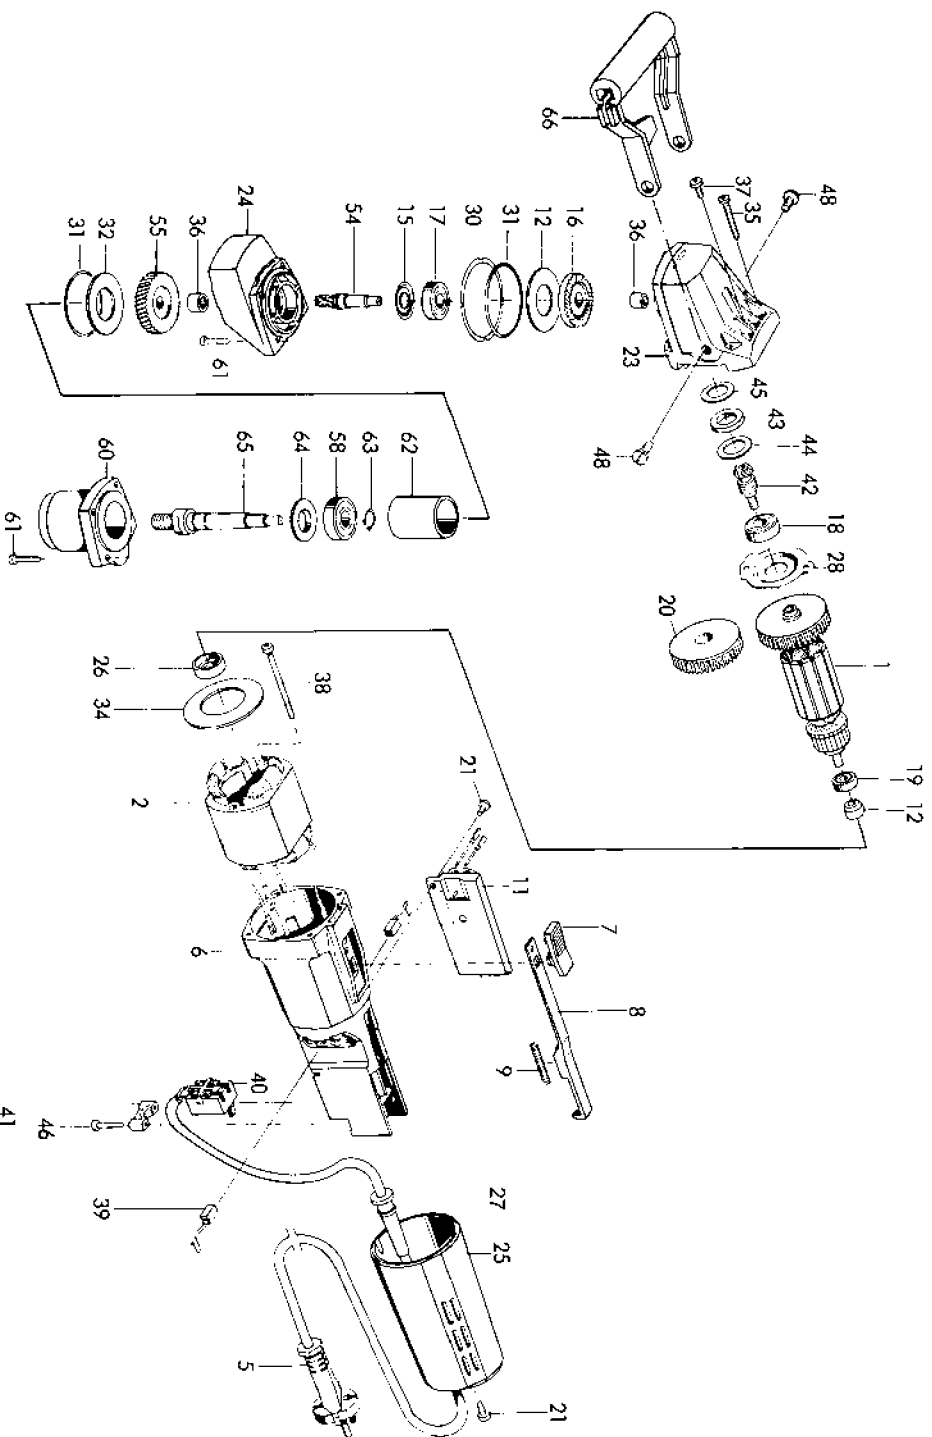

PORTER-CABLE RIGHT ANGLE MIXER

WARNING: Electrical repairs should only be attempted by trained repairmen. Contact the nearest Porter-Cable Service Center or other competent repair center.

7820

Parts List for 7820 Type 1

Item Number	Part Number	Description	Qty Required
1	252133	ARMATURE	1
2	252134	FIELD	1
5	330072-97	CORD/10 FT/18-2	1
6	254359	MTR HSG W/BR HOLDER	1
7	200506	SWITCH BUTTON	1
8	225304	ACTUATOR	1
9	195820	SPRING	1
11	250918	ELECTR CIRCUIT BOARD	1
12	219983	MAGNET	1
15	100277	SEAL	1
16	251803	BEVEL GEAR	1
17	214884	BEARING	1
18	254442	BEARING	1
19	254443	BEARING	1
20	901088	FAN	1
21	195715	SCREW	1
23	301701	UPPER GEAR HOUSING	1
24	257421	LOWER GEAR HSG	1
25	259655	MOTOR HSG COVER	1
26	257354	BEARING MOUNT	1
27	215848	STRAIN RELIEF	1
28	154997	BEARING RETAINER	1
30	257571	SPACER	1
31	159204	SEAL	1
32	159212	WASHER	1
34	159247	BAFFLE	1
35	195693	SCREW	1

Parts List for 7820 Type 1

Item Number	Part Number	Description	Qty Required
36	189251	BUSHING	1
37	258573	SCREW	1
38	225347	SCREW	1
39	254219	BRUSH	1
40	195782	SWITCH	1
41	215074	CORD CLAMP	1
42	251528	PINION	1
43	160512	SEAL	1
44	160520	WASHER	1
45	160539	WASHER	1
46	213373	SCREW	1
48	244155	SCREW	1
54	251552	UPPER DRIVE SHAFT	1
55	251551	GEAR	1
58	119482	BEARING	1
60	251580	LOWER GEAR HSG COVER	1
61	251577	SCREW	1
62	233463	BUSHING	1
63	102091	SNAP RING	1
64	251582	SHIELD	1
65	251578	LOWER DRIVE SHAFT	1
66	000000-00	No Longer Available	1
67	104914	SPANNER	1
68	250479	ADAPTER	1
69	000000-00	No Longer Available	1
800	255691	GREASE	1
856	000000-00	No Longer Available	1

Parts List for 7820 Type 1

Item Number	Part Number	Description	Qty Required
856	000000-00	No Longer Available	1
856	000000-00	No Longer Available	1