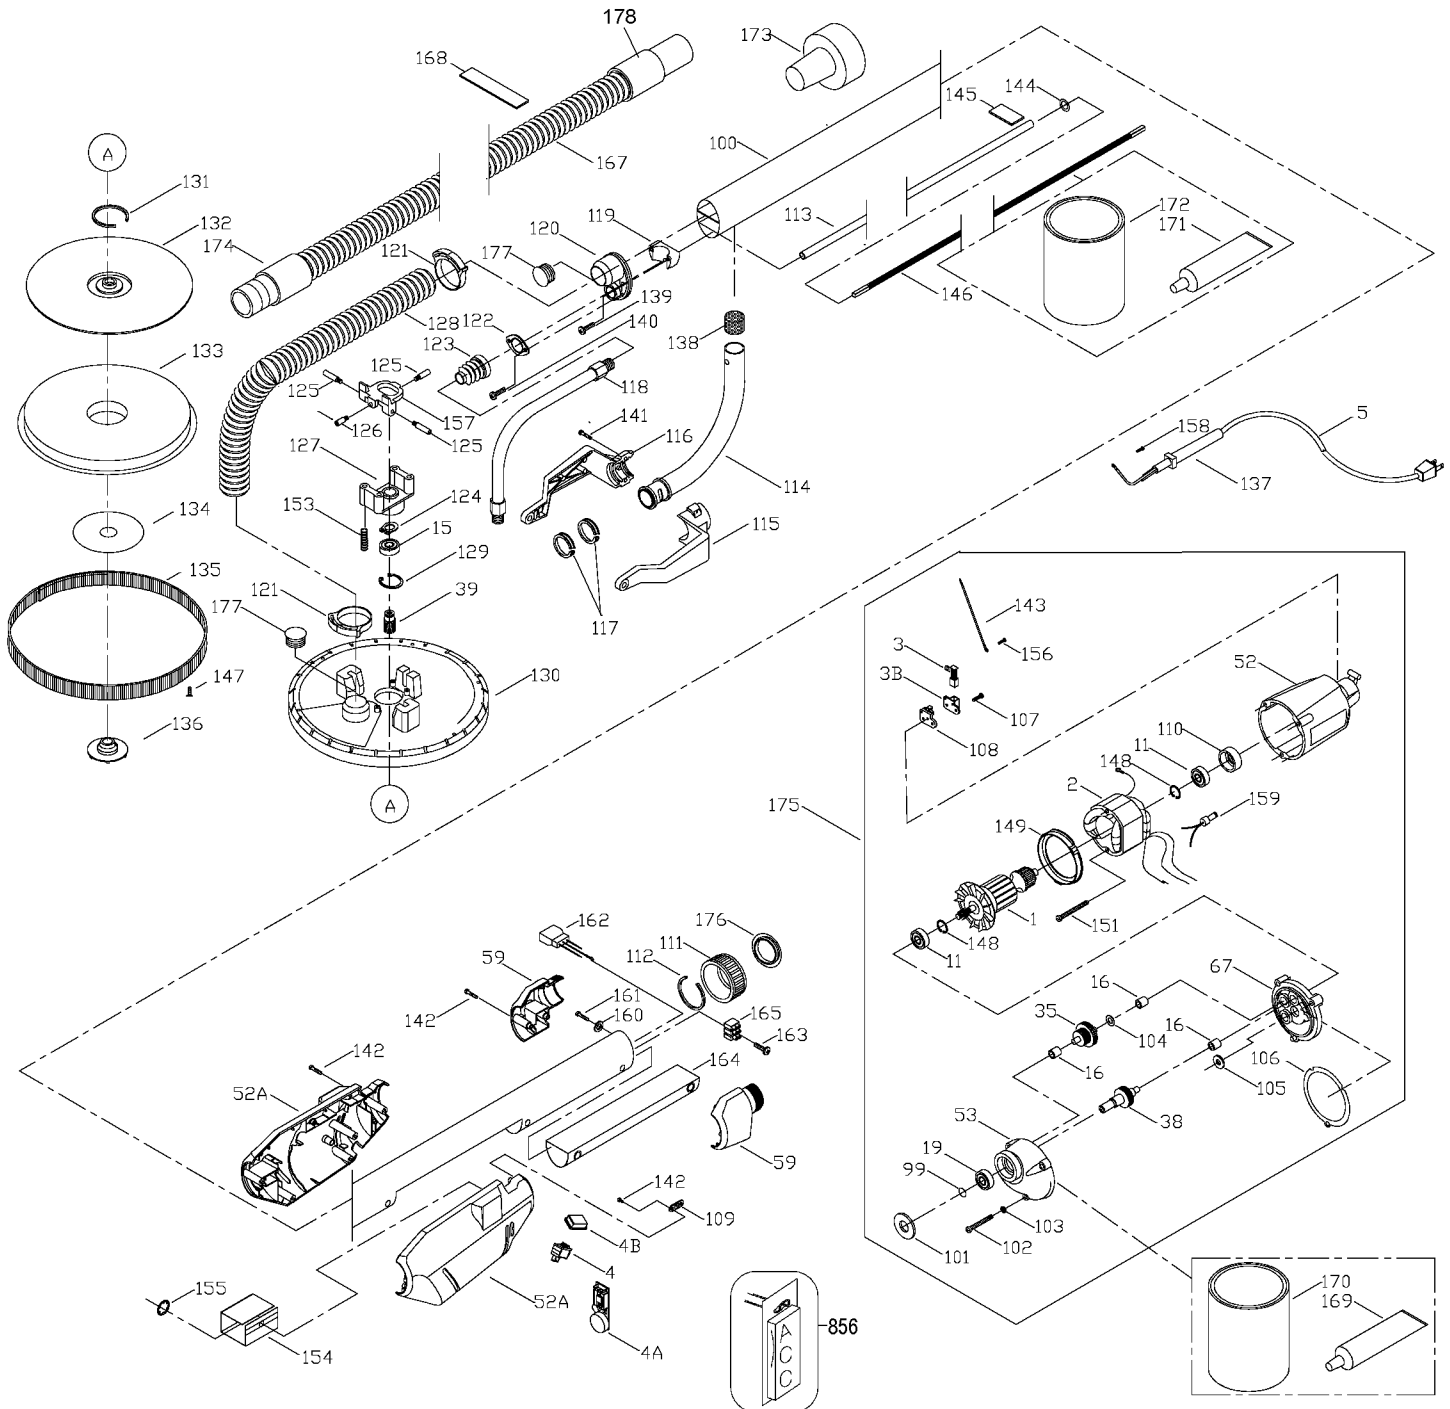

PORTER-CABLE

DRYWALL SANDER

WARNING: Electrical repairs should only be attempted by trained repairmen. Contact the nearest Porter-Cable Service Center or other competent repair center.

7800
7801

Parts List for 7800 Type 1

Item Number	Part Number	Description	Qty Required
1	896939	ARMATURE	1
1	885333	ARMATURE 230V	1
1	877753	ARMATURE	1
2	000000-00	No Longer Available	1
2	885332	FIELD 230V	1
2	877754	FIELD	1
3	N119739	BRUSH & SPRING	2
3	694301	BRUSH HOLDER	2
4	887454	SWITCH (ON-OFF)	1
4	887453	SWITCH	1
4	N029762	CONTROL MODULE	1
4	877723	VARIABLE SPEED CONTR	1
4	887452	DUST SHIELD	1
5	652775-00	CORD ASSY.	1
5	882017	CORD & PLUG	1
11	855216SV	BEARING	2
15	330003-64	BALL BEARING	1
16	330004-00	BEARING,NEEDLE	2
19	883096	BEARING	1
35	697674-SV	IDLER ASSY	1
38	877787	SPINDLE GEAR ASSY	1
39	A04176	SPINDLE	1
52	876677	MOTOR HSG PKG	1
52	903845	MOTOR HSG	1
53	886654SV	GEAR HOUSING	1
59	885163	VACUUM ADAPT HSG SET	1
67	697684SV	INTERMEDIATE PLATE	1