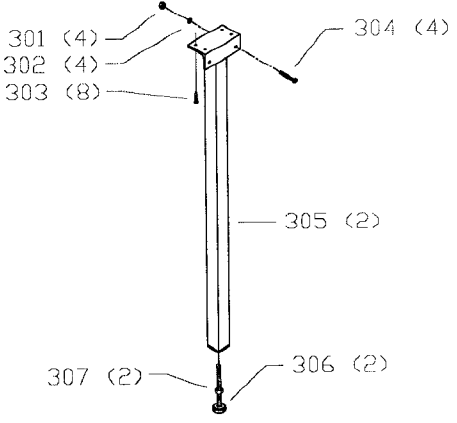

**78-928
OUTFEED TABLE**

**78-925
RIGHT EXTENSION TABLE
(50" FENCE SYSTEM)**
&
**78-927
RIGHT EXTENSION TABLE
(30" FENCE SYSTEM)**

Parts List for 78-904 Type 1

Item Number	Part Number	Description	Qty Required
1	000000-00	No Longer Available	1
2	1350147	BOARD KIT	1
3	1350147	BOARD KIT	1
4	1350275	SCREW	2
5	1350276	WASHER	2
6	1350315	HEX NUT	1
7	1352593	CURSOR	1
8	1352593	CURSOR	1
9	1350316	FLAT HD SCREW	1
10	000000-00	No Longer Available	1
11	1350156	NAMEPLATE	1
12	1350277	BOLT	1
13	1350278	SPECIAL SCREW	1
14	1352490	CAM HANDLE ASSY	1
15	1350050	KNOB	1
16	1350111	USE 1352492	1
17	1350279	LOCK NUT	1
18	1350280	LOCK NUT	1
19	1350019	GLIDE PAD	2
20	1350051	GLIDE PAD	2
21	1350492	SET SCREW	2
22	1350079	DECAL	1
23	1350019	GLIDE PAD	2
33	1350285	SCREW	3
34	1350286	FLAT WASHER	3
35	1350288	LOCK WASHER	3
36	1350287	HEX NUT	3

Parts List for 78-904 Type 1

Item Number	Part Number	Description	Qty Required
37	1359176	RAIL	1
37	1350120	USE 1359181	1
37	1352162	REAR RAIL - 50 WT	1
38	1350289	SCREW	7
38	1350289	SCREW	4
39	1350317	FLAT WASHER	7
39	1350317	FLAT WASHER	4
40	1350284	HEX NUT	7
40	1350284	HEX NUT	4
41	1350152	USE 1359177	1
41	1359180	GUIDE TUBE ASSY	1
42	79-064	12FT R-TAPE	1
46	1350291	HEX NUT	3
47	1350288	LOCK WASHER	3
48	1350286	FLAT WASHER	3
49	1352011	SCREW	3
50	1350291	HEX NUT	1
51	1350288	LOCK WASHER	1
52	1350286	FLAT WASHER	1
53	1350124	SWITCH BRACKET	1
54	1350292	SCREW	1
55	491957-00	LOCK WASHER	2
56	1350294	SCREW	2
57	000000-00	No Longer Available	1
58	1350295	SCREW	7
58	1350295	SCREW	5
59	491957-00	LOCK WASHER	7