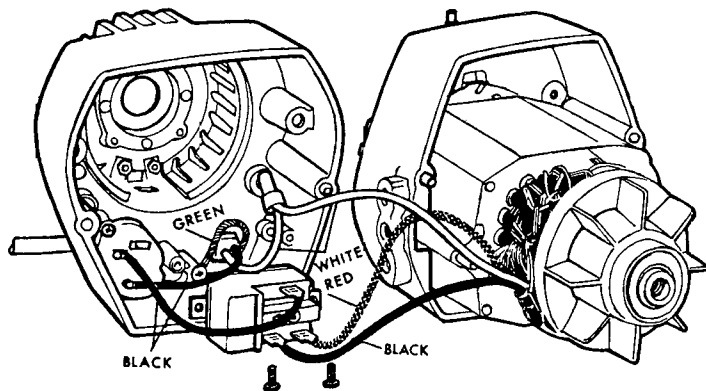

"T"

"A"

MOTOR WIRING

"M"

"Y"

"R"

Parts List for 7740 Type 4

Item Number	Part Number	Description	Qty Required
1	000000-00	No Longer Available	1
2	000000-00	No Longer Available	1
3	000000-00	No Longer Available	1
4	000000-00	No Longer Available	1
5	000000-00	No Longer Available	1
6	000000-00	No Longer Available	1
7	000000-00	No Longer Available	1
8	000000-00	No Longer Available	1
9	000000-00	No Longer Available	1
10	000000-00	No Longer Available	1
11	000000-00	No Longer Available	1
11	000000-00	No Longer Available	1
12	000000-00	No Longer Available	1
13	000000-00	No Longer Available	2
15	000000-00	No Longer Available	3
16	000000-00	No Longer Available	1
17	000000-00	No Longer Available	1
18	000000-00	No Longer Available	1
19	000000-00	No Longer Available	1
20	99056-03	WRENCH	1
21	000000-00	No Longer Available	1
22	99056-11	WRENCH	1
101	000000-00	No Longer Available	1
102	000000-00	No Longer Available	1
103	000000-00	No Longer Available	1
104	000000-00	No Longer Available	1
105	000000-00	No Longer Available	2