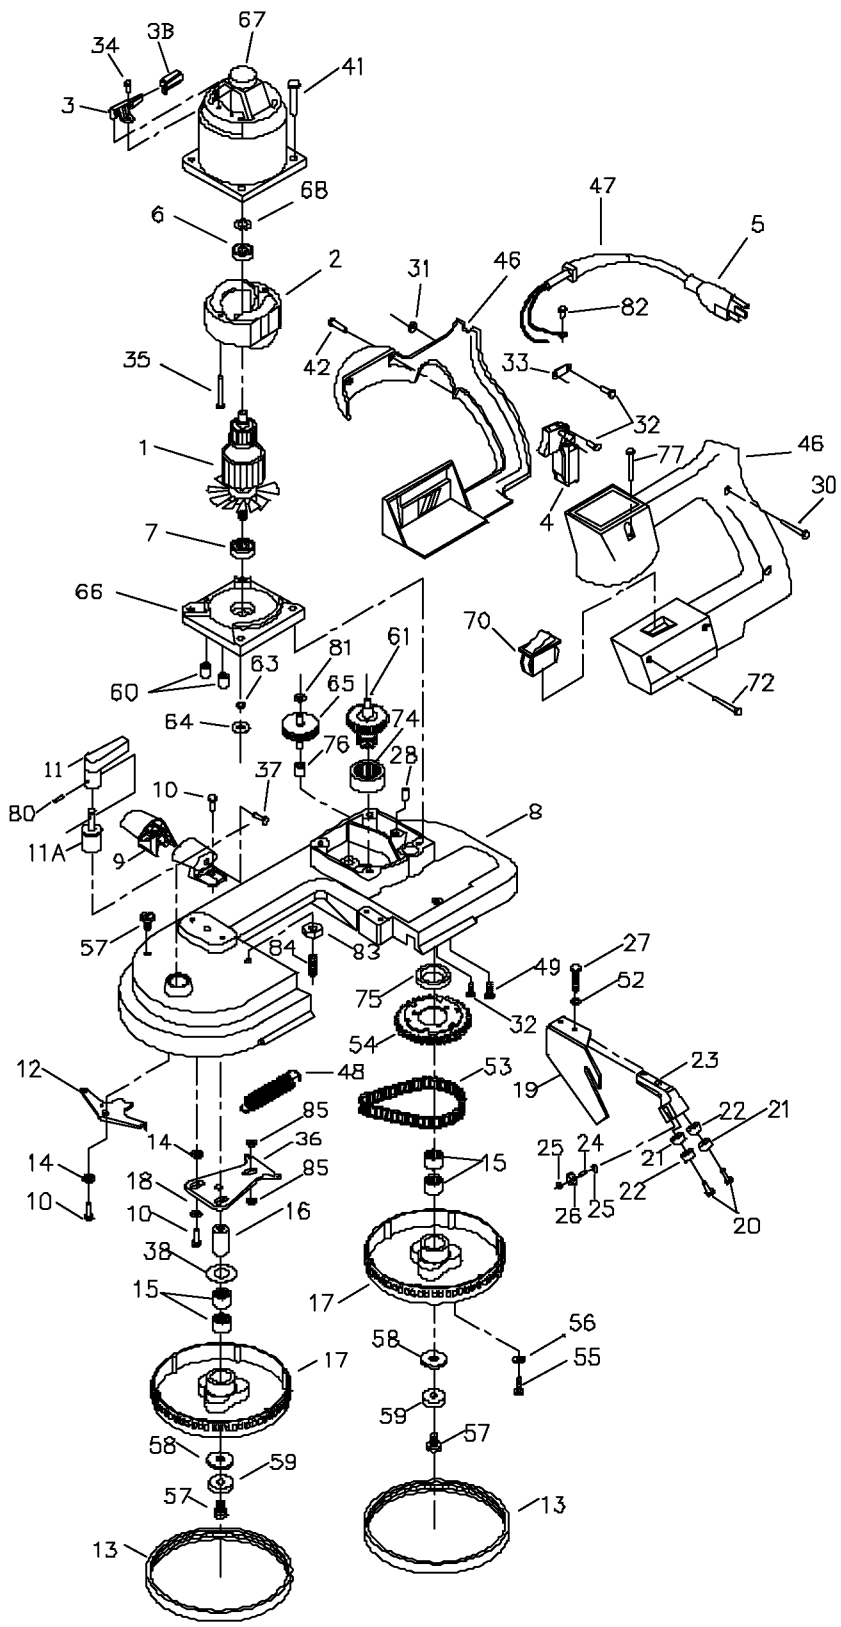

PORTA-BAND® BAND SAW

Parts List for 7723 Type 3

| Item Number | Part Number | Description | Qty Required |
|-------------|-------------|----------------------|--------------|
| 1 | A01749SV | ARMATURE | 1 |
| 1 | 877486 | FAN | 1 |
| 2 | 886640 | FIELD | 1 |
| 3 | 874289 | BRUSH & RETAINER ASY | 2 |
| 3 | 865323 | BRUSH HOLDER | 2 |
| 4 | 5140066-97 | SWITCH | 1 |
| 5 | 879182 | CORD | 1 |
| 6 | 855284 | BEARING | 3 |
| 7 | 851054SV | BALL BEARING | 3 |
| 8 | 879811SV | FRAME ASSY | 1 |
| 9 | A03070 | SS/A HANDLE SET | 1 |
| 10 | 696276 | SCREW | 10 |
| 11 | 865398 | KNOB | 1 |
| 11 | 696217 | TENSION SHAFT | 1 |
| 12 | 861851 | YOKE | 1 |
| 13 | A02807 | PULLEY- RUBBER TIRE | 1 |
| 14 | 878725 | BUSHING | 10 |
| 15 | 803858 | BEARING | 3 |
| 16 | 863047 | PULLEY SHAFT | 1 |
| 17 | 861702 | DRIVE PULLEY | 1 |
| 18 | 802318 | WASHER | 10 |
| 19 | 873951 | STOP | 1 |
| 20 | 884286 | SCREW | 10 |
| 21 | 863569 | GUIDE | 1 |
| 22 | 849197SV | BALL BEARING | 3 |
| 23 | 872871 | BLADE GUIDE HOLDER | 1 |
| 23 | 694978 | GUIDE HARDWARE | 1 |