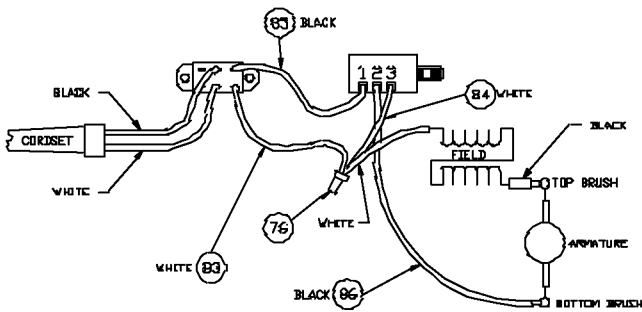

PORTER-CABLE

BAYONET SAW

WARNING: Electrical repairs should only be attempted by trained repairmen. Contact the nearest Porter-Cable Service Center or other competent repair center.

7649

Parts List for 7649 Type 2

Item Number	Part Number	Description	Qty Required
1	875066	ARMATURE	1
1	811531	FAN	1
2	891212	FIELD	1
3	690741	BRUSH	2
3	690742	BRUSH HOLDER	2
4	694006	SWITCH	1
4	694924	DUST SHIELD	1
4	886978	SWITCH	1
5	330072-97	CORD/10 FT/18-2	1
11	330003-85	BEARING	3
31	874930	GEAR	1
51	883486	SCREW	10
52	888001	MOTOR HSG	1
52	884068	GEAR HSG ASSY	1
53	875067	GEAR HOUSING ASSY	1
53	000000-00	No Longer Available	1
53	000000-00	No Longer Available	1
60	873403	CHIP DEFLECTOR	1
66	882185	SCREW MACHINE STEEL	10
71	000000-00	No Longer Available	1
72	802203	RING	10
73	695894	TUBE	1
74	695893	WASHER	10
75	802203	RING	10
76	694432	BEARING MOUNT	3
77	695185	FIELD SCREW	10
78	861434	CORD CLAMP	1